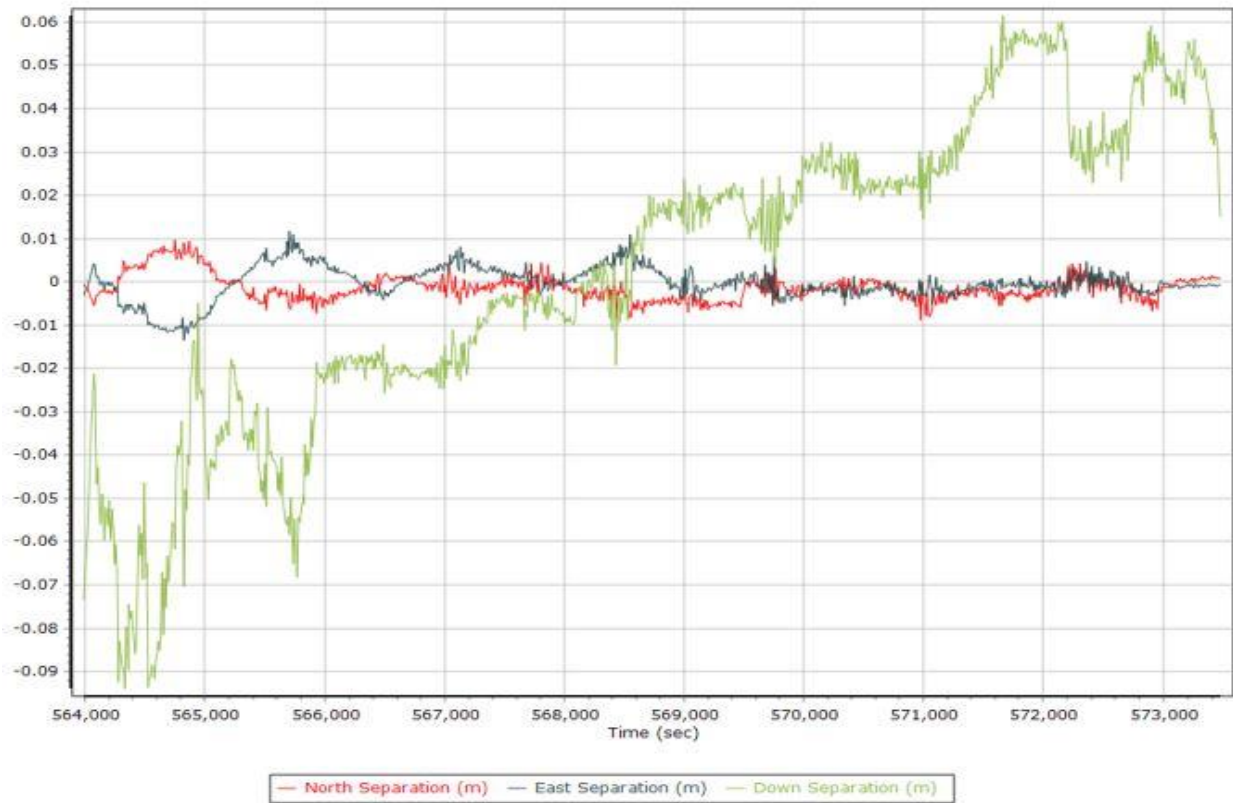

Forward/Reverse Separation