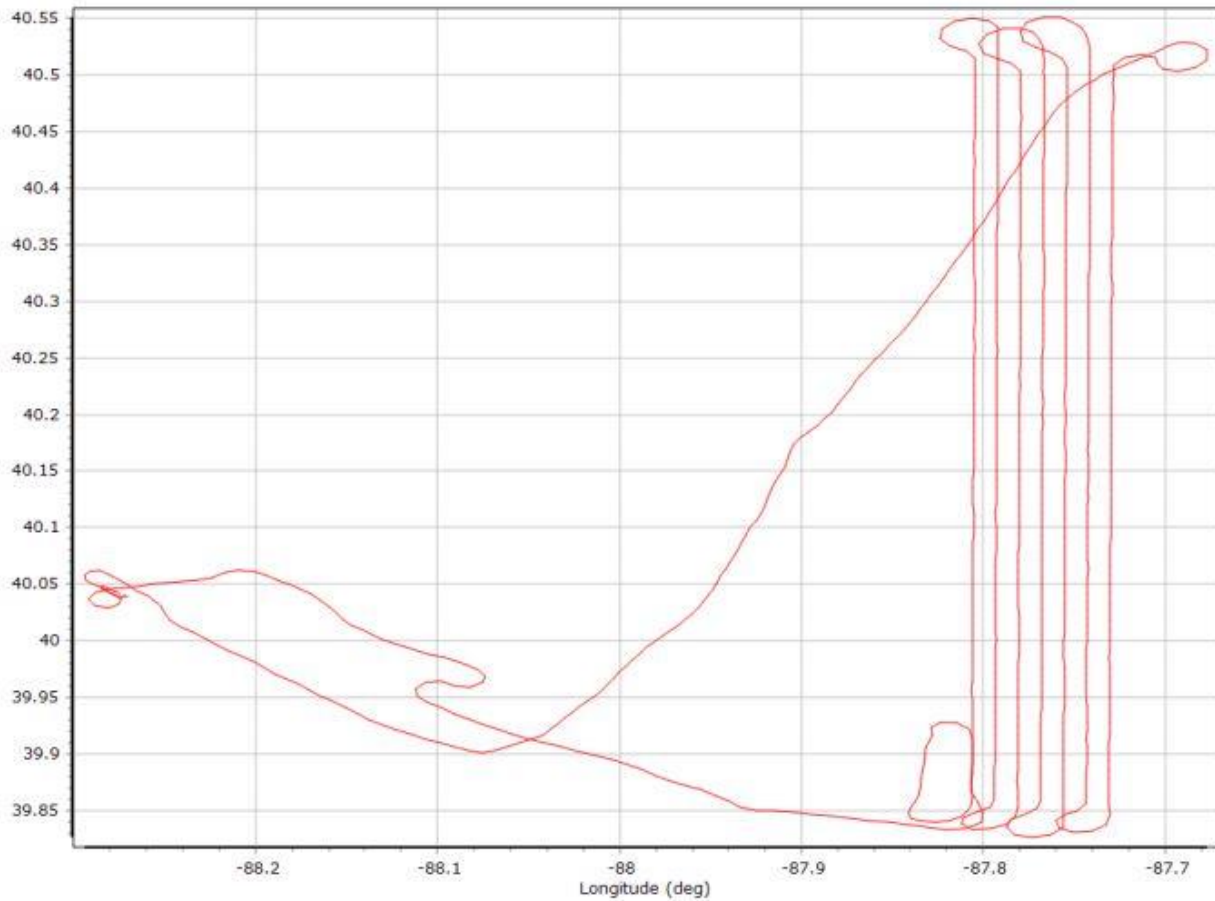

Number of Satellites

Forward/Reverse Separation

PDOP

20210309_USGS_SCIL_A.docx QC Report - 6/29/2021 08:55:32
Smoothed Trajectory Information

Top View

GNSS QC

GNSS QC Statistics

Statistics	Min	Max	Mean
Baseline length (km)	2.18	47.05	
Number of GPS SV	5	9	8
Number of GLONASS SV	0	5	4
Number of QZSS SV	0	0	0
Number of BEIDOU SV	0	0	0
Number of GALILEO SV	0	0	0
Total number of SV	5	14	11
PDOP	1.30	3.91	1.73
QC Solution Gaps	1.00	1.00	
Solution Type	Fixed	Float	No solution
Epoch (sec)	12229.00	0.00	1.00
Percentage	99.99	0.00	0.01