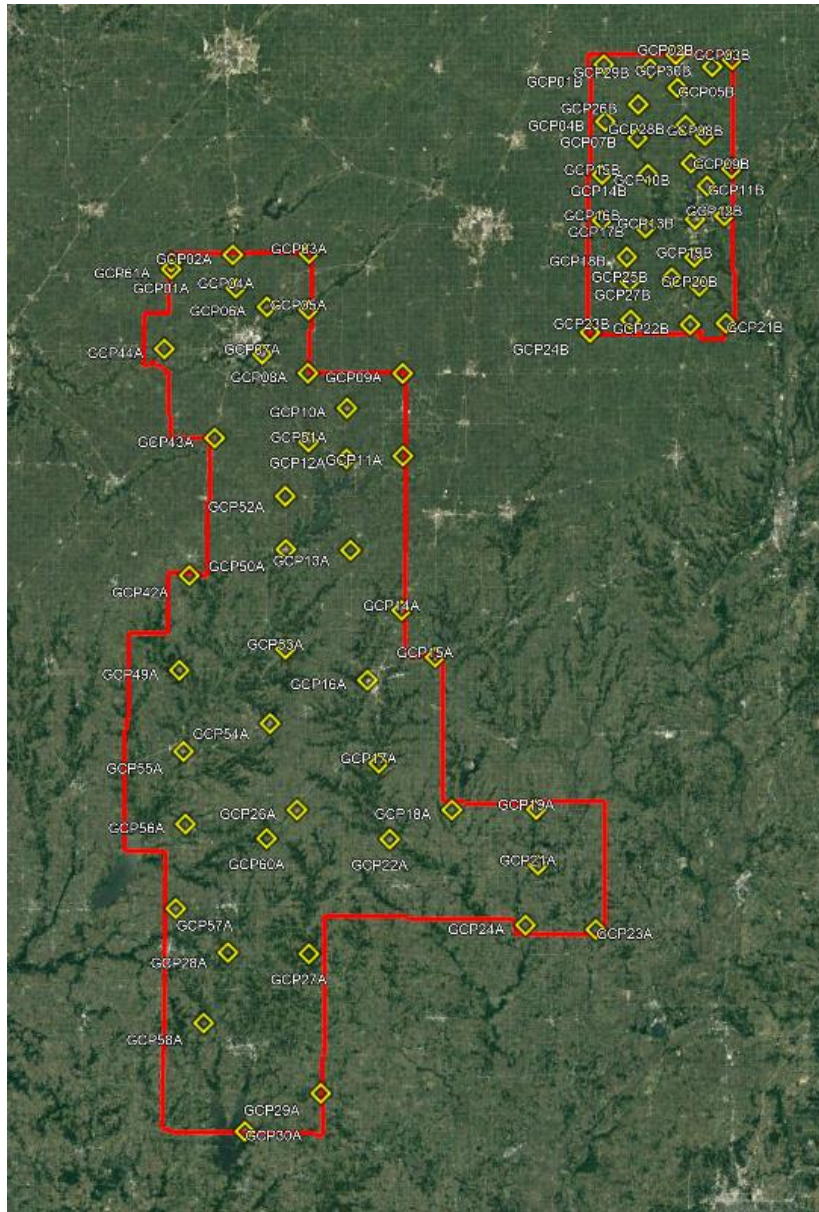

Final Calibration Verification

Prairie Engineers conducted the survey throughout the area of interest 111 ground control points (GCPs) were used to test the accuracy of the calibrated swath data. 72 GCPs were available to use as control in case the swath data exhibited any biases which would need to be adjusted or removed. The coordinates of all GCPs are provided in the figure below. Surveyed ground control points (GCPs) and the accuracy results from testing the calibrated swath data against the GCPs is provided in the following tables. Ground control points (GCPs) vertical accuracy results no further adjustments to the swath data were required based on the accuracy results of the GCPs.