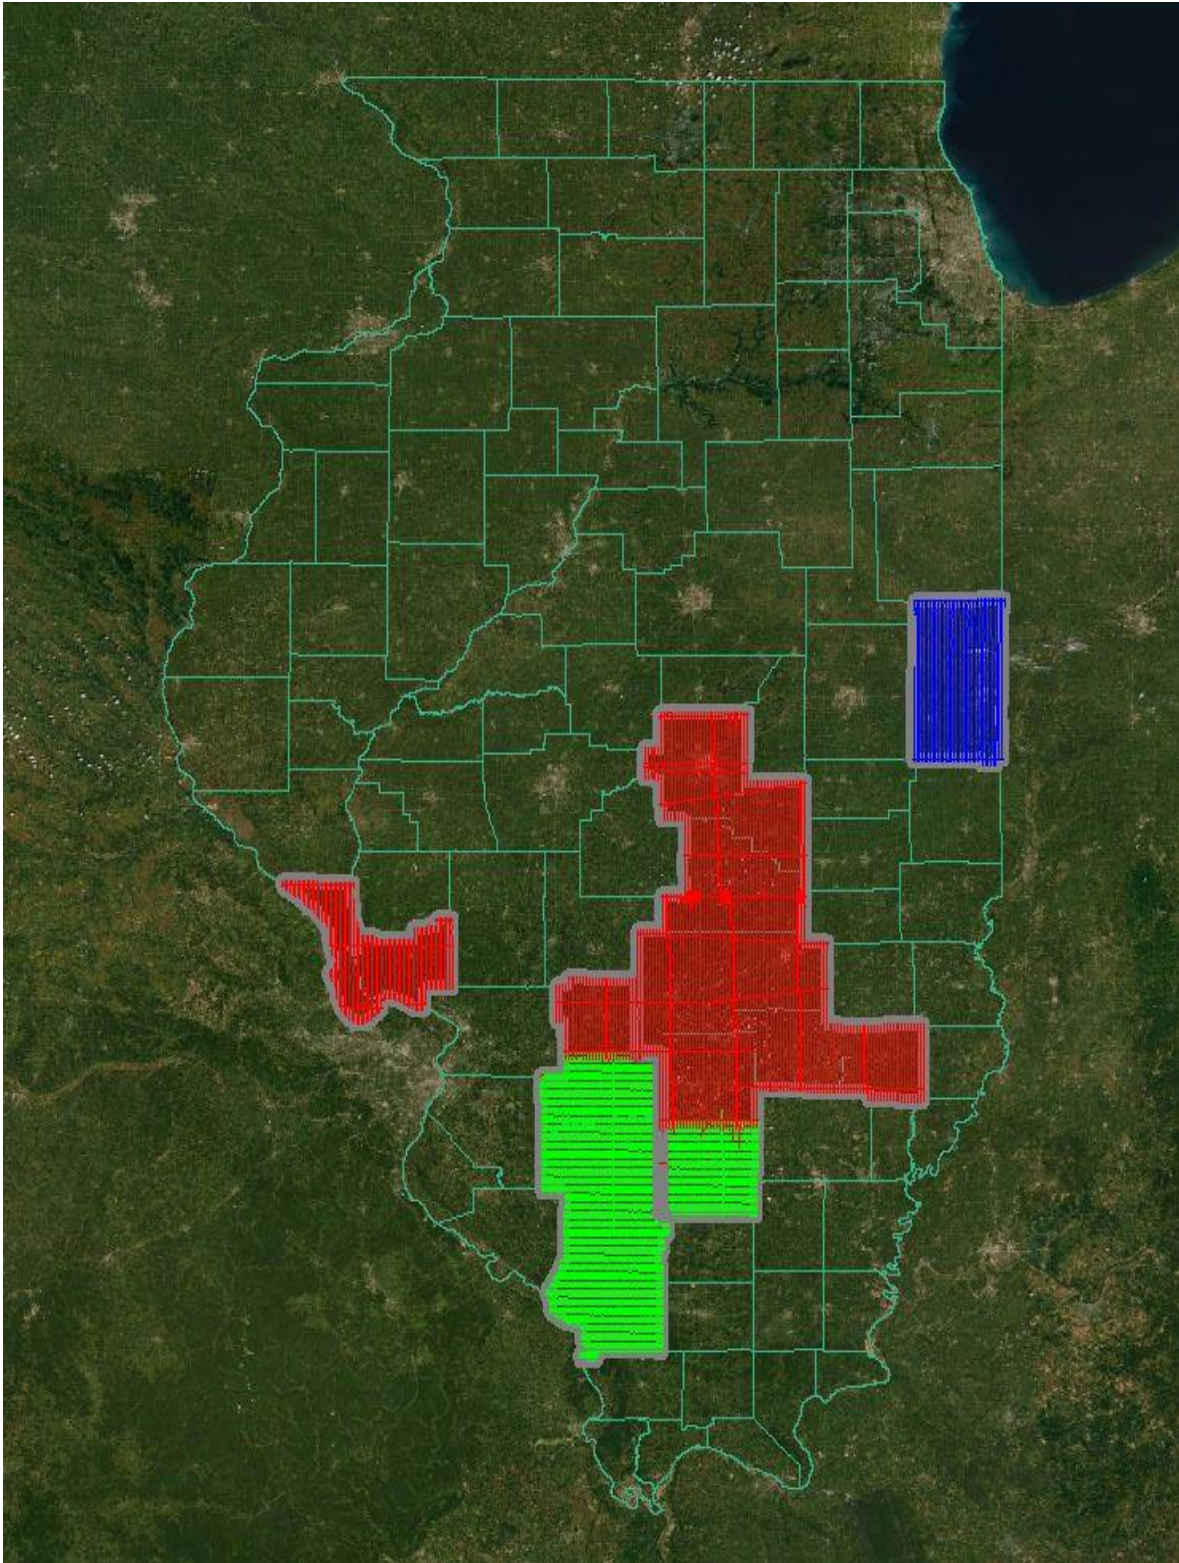

The following image is of the Planned Flight Line Overview for the 17 counties of USGS Illinois South Central project area.

Figure 6: Illinois South Central planned flight line overview

Figure 7: IL South Central project Lidar swath coverage.