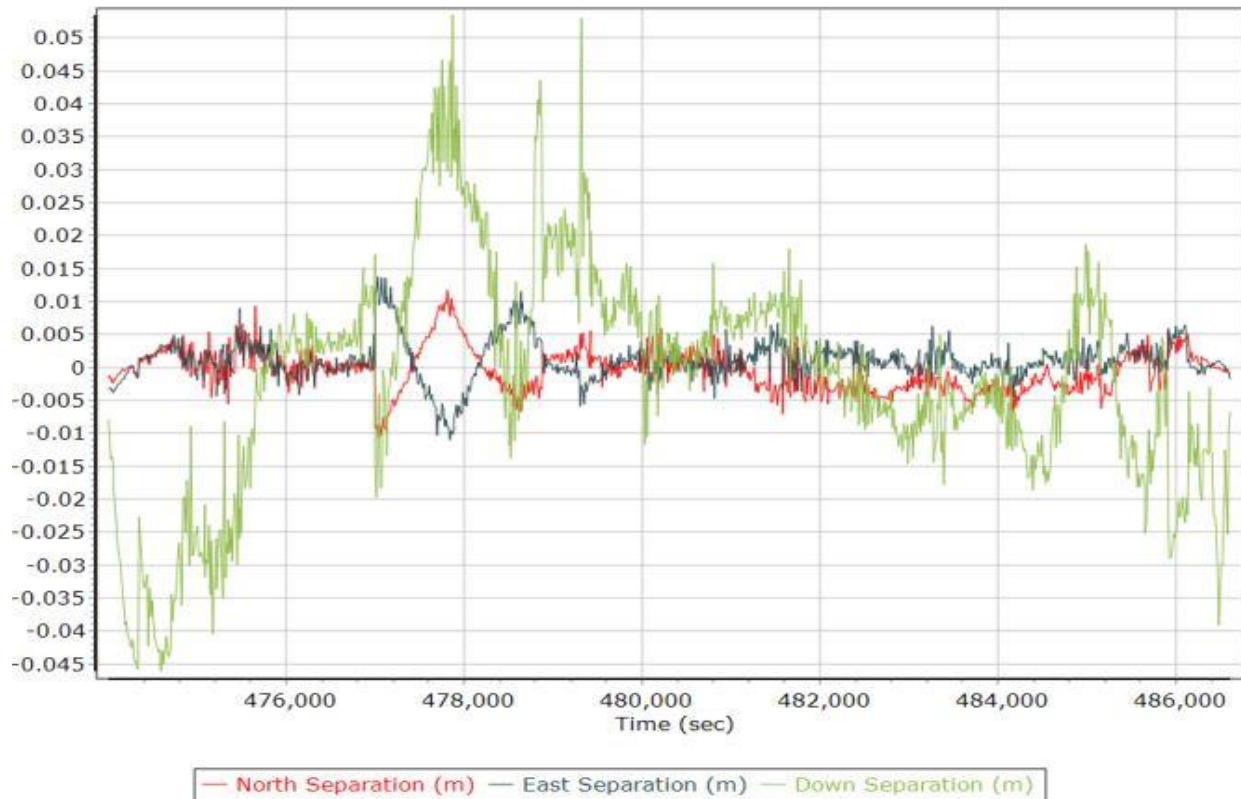

Forward/Reverse Separation