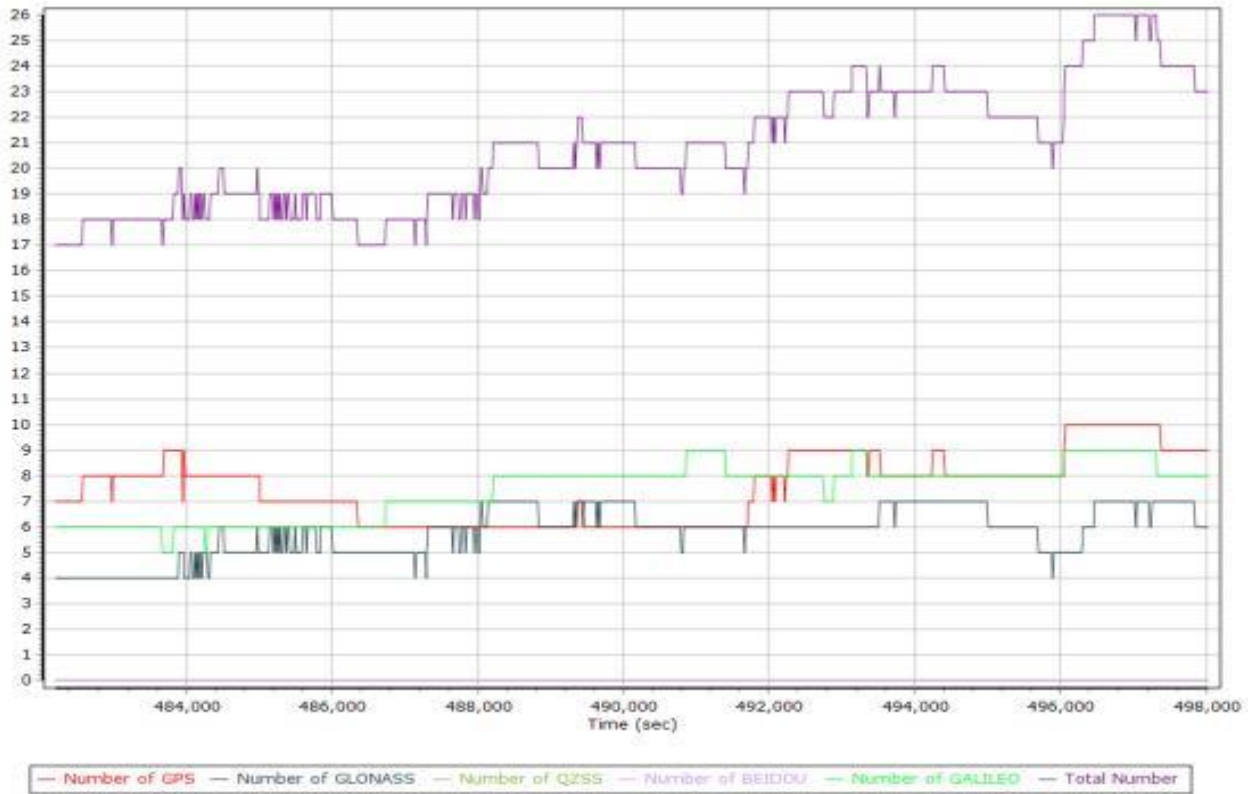

Number of Satellites