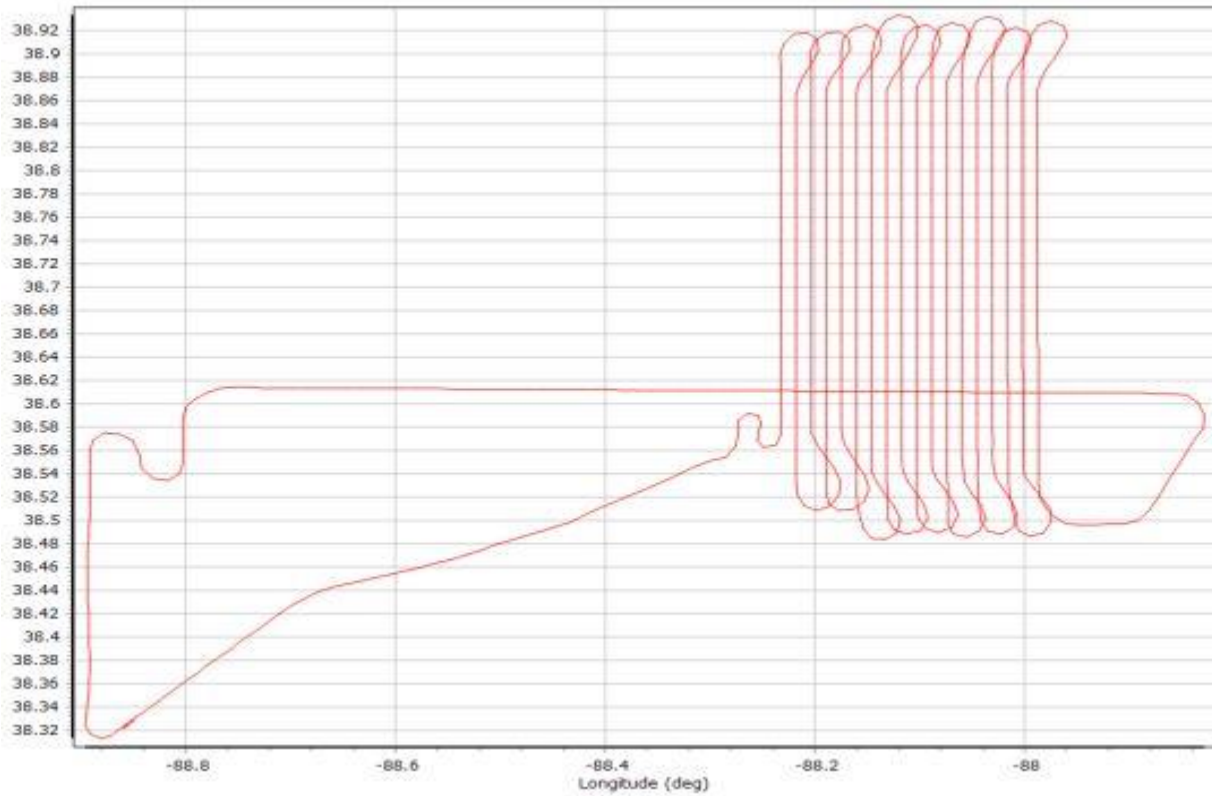

Number of Satellites

Forward/Reverse Separation

PDOP

040221b448.docx QC Report - 7/05/2021 09:42:02
Smoothed Trajectory Information

Top View

GNSS QC

GNSS QC Statistics

Statistics	Min	Max	Mean
Baseline length (km)	0.00	0.00	
Number of GPS SV	6	12	9
Number of GLONASS SV	4	9	6
Number of QZSS SV	0	0	0
Number of BEIDOU SV	0	0	0
Number of GALILEO SV	4	7	5
Total number of SV	17	23	21
PDOP	0.99	1.63	1.10
QC Solution Gaps	0.00	0.00	
Solution Type	Fixed	Float	No solution
Epoch (sec)	15468.00	0.00	0.00
Percentage	100.00	0.00	0.00