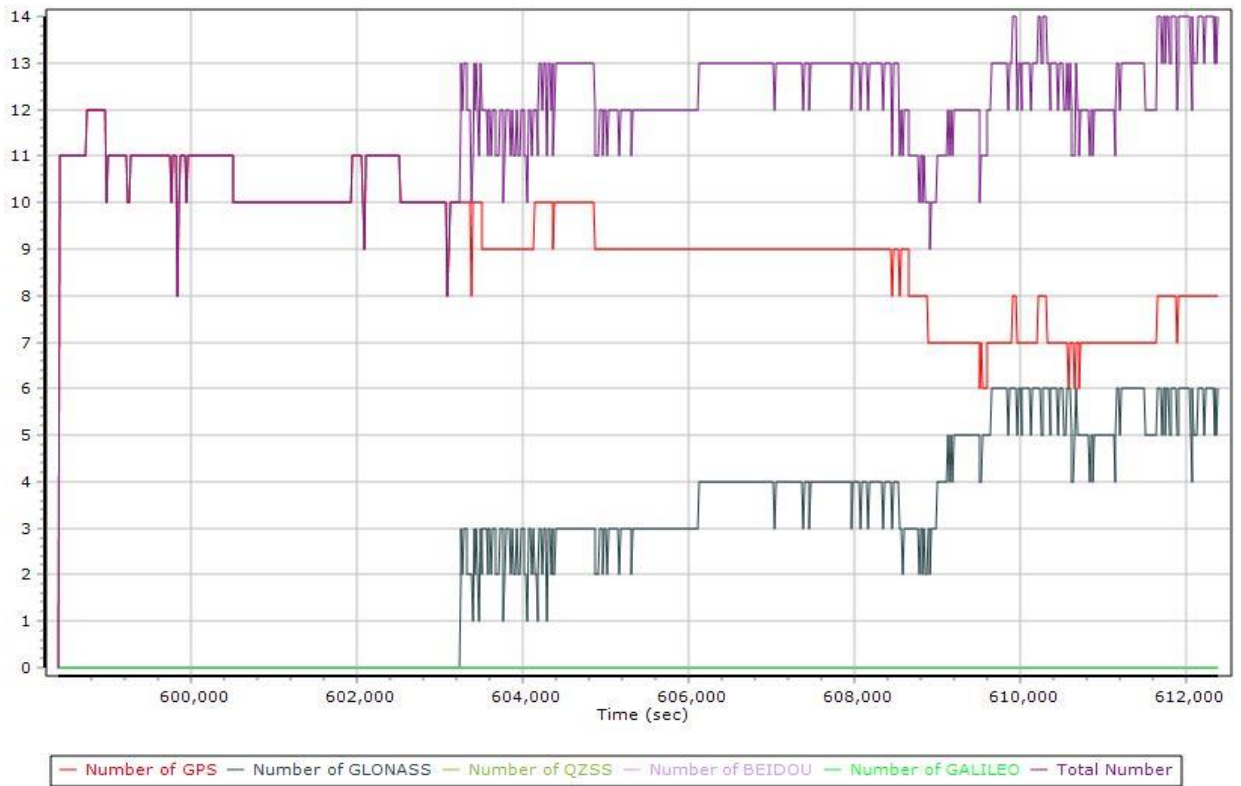

Number of Satellites