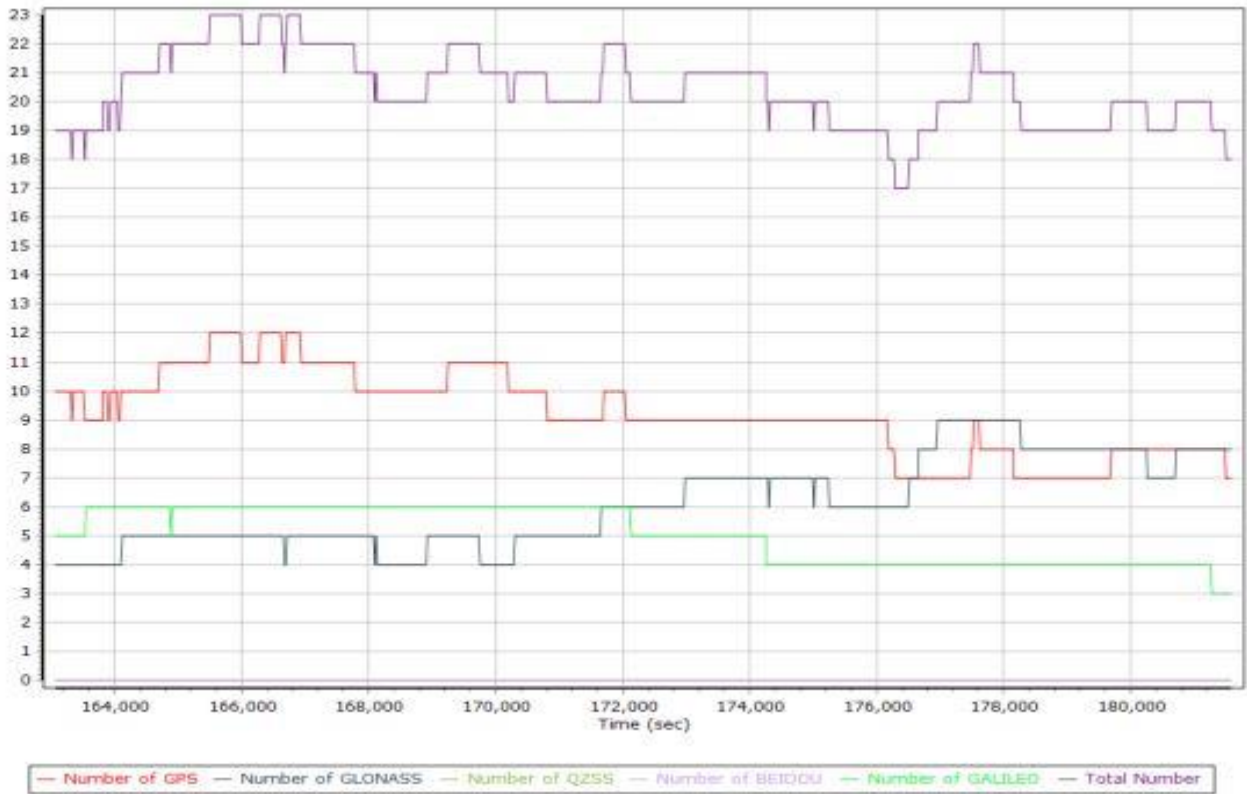

Number of Satellites