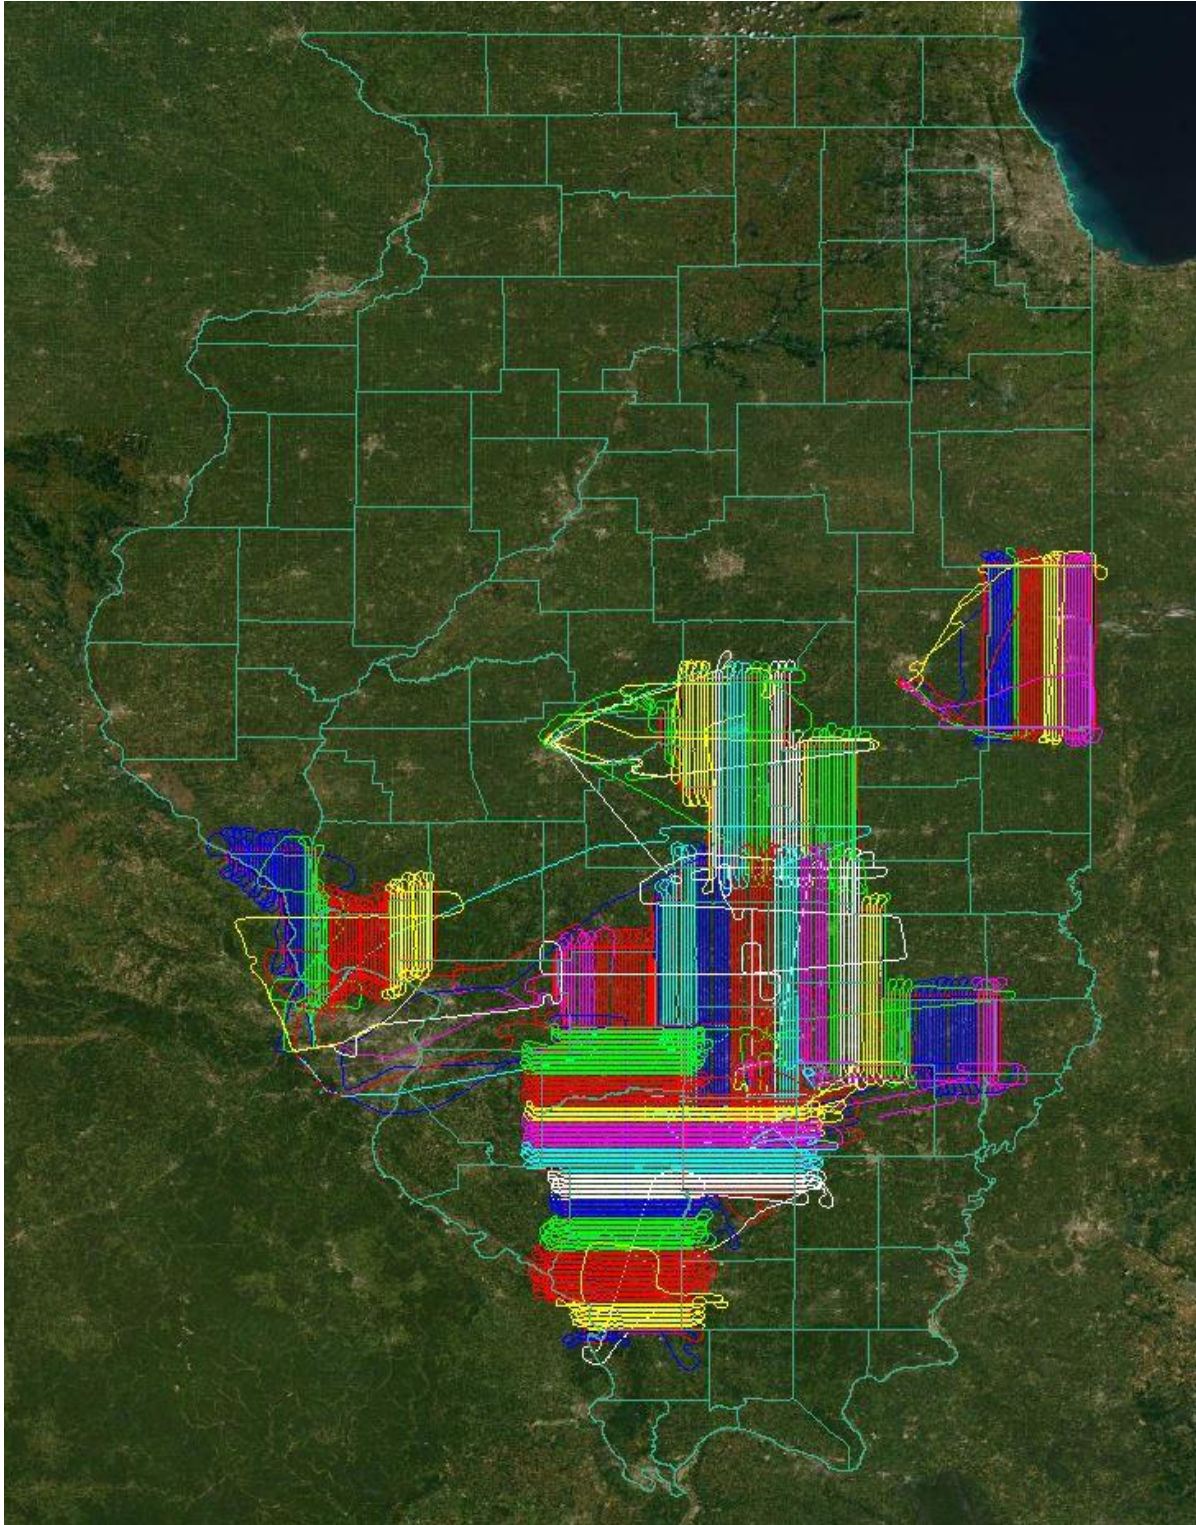

The following image is of the Planned Flight Line Overview for the 17 counties of USGS Illinois South Central project area.

Figure 6: Illinois South Central planned flight line overview

Figure 7: IL South Central project Lidar swath coverage.

Figure 8: IL South Central project Combined project SBET

Aerial Services, Inc. LiDAR Acquisition Details and System parameters

Aerial Services, Inc. performed the LiDAR Acquisition and Calibration for the far northeastern section of this project area Vermillion County, Illinois.