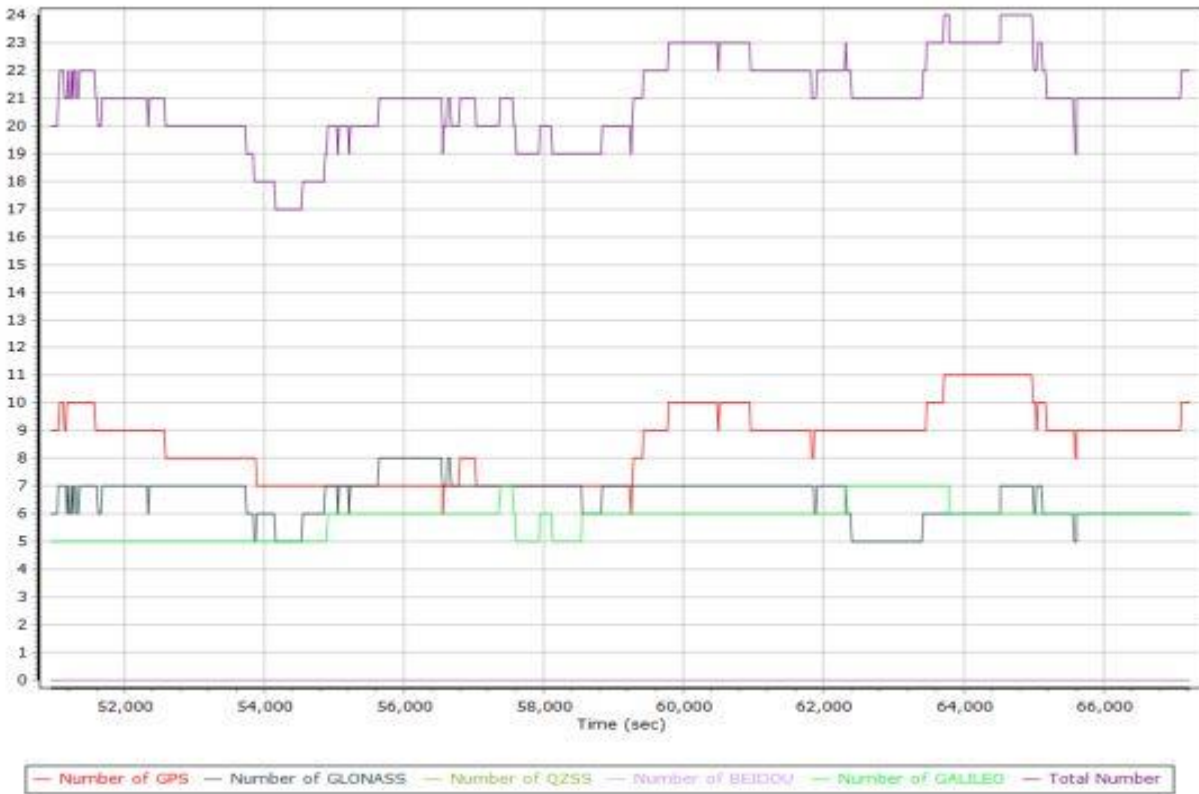

Number of Satellites