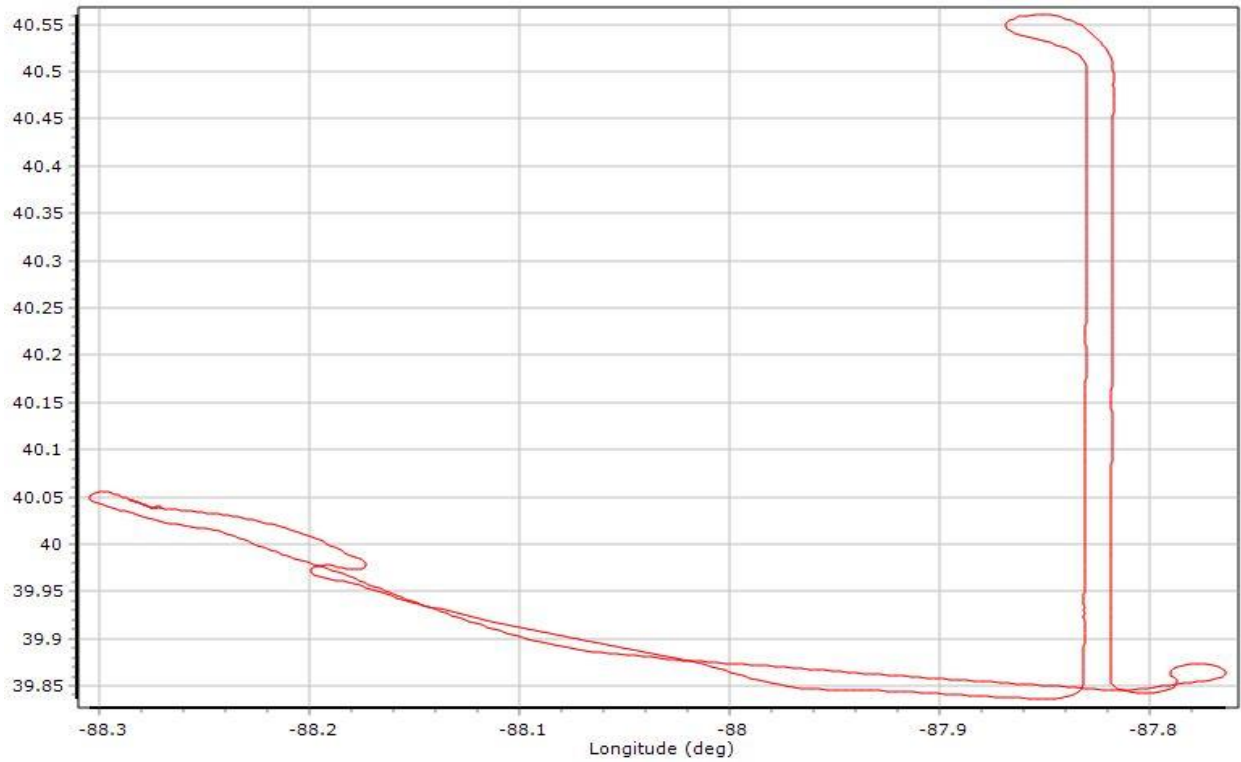

Number of Satellites

Forward/Reverse Separation

PDOP

20210306_USGS_SCIL-D.docx QC Report - 6/29/2021 08:52:12
Smoothed Trajectory Information

Top View

GNSS QC

GNSS QC Statistics

Statistics	Min	Max	Mean
Baseline length (km)	11.93	54.32	
Number of GPS SV	7	9	8
Number of GLONASS SV	0	5	4
Number of QZSS SV	0	0	0
Number of BEIDOU SV	0	0	0
Number of GALILEO SV	0	0	0
Total number of SV	8	13	12
PDOP	1.28	1.83	1.40
QC Solution Gaps	1.00	1.00	
Solution Type	Fixed	Float	No solution
Epoch (sec)	4207.00	0.00	1.00
Percentage	99.98	0.00	0.02