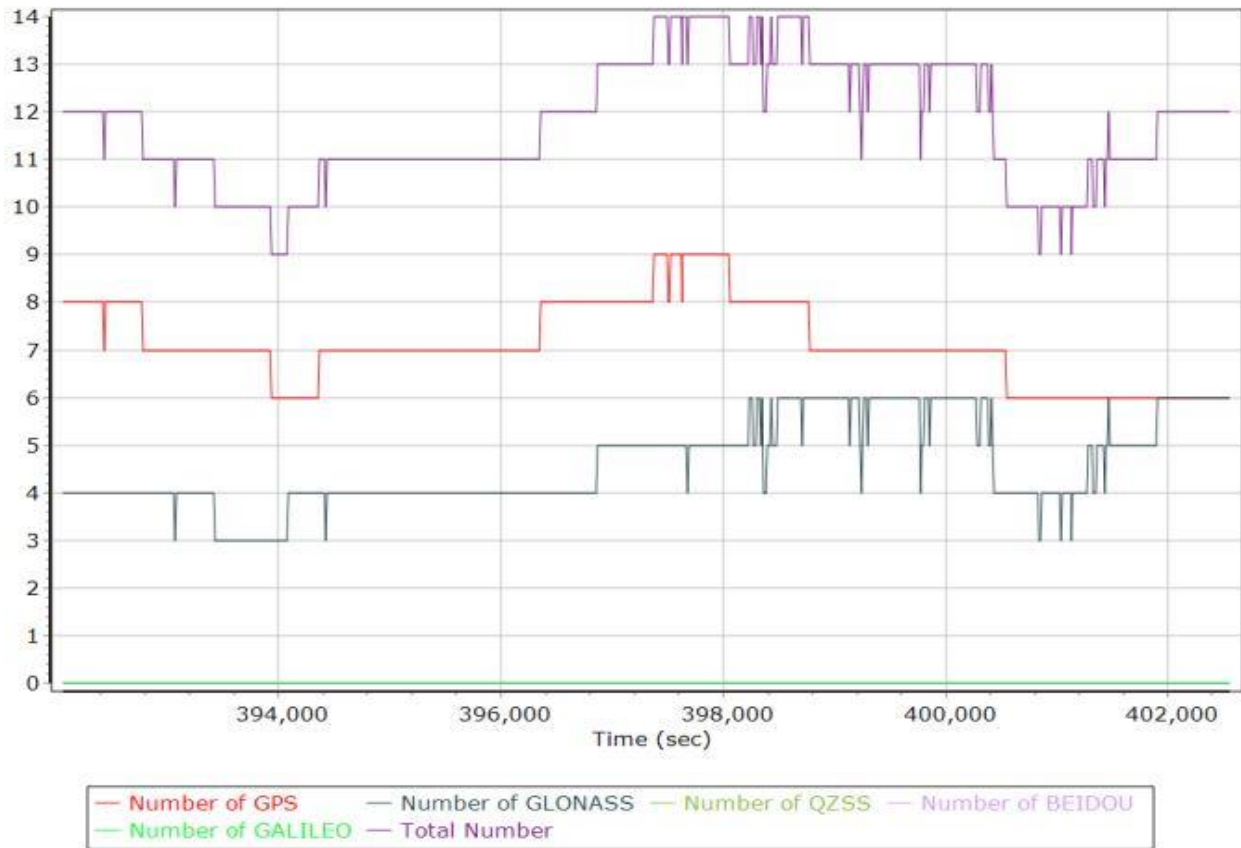

Number of Satellites