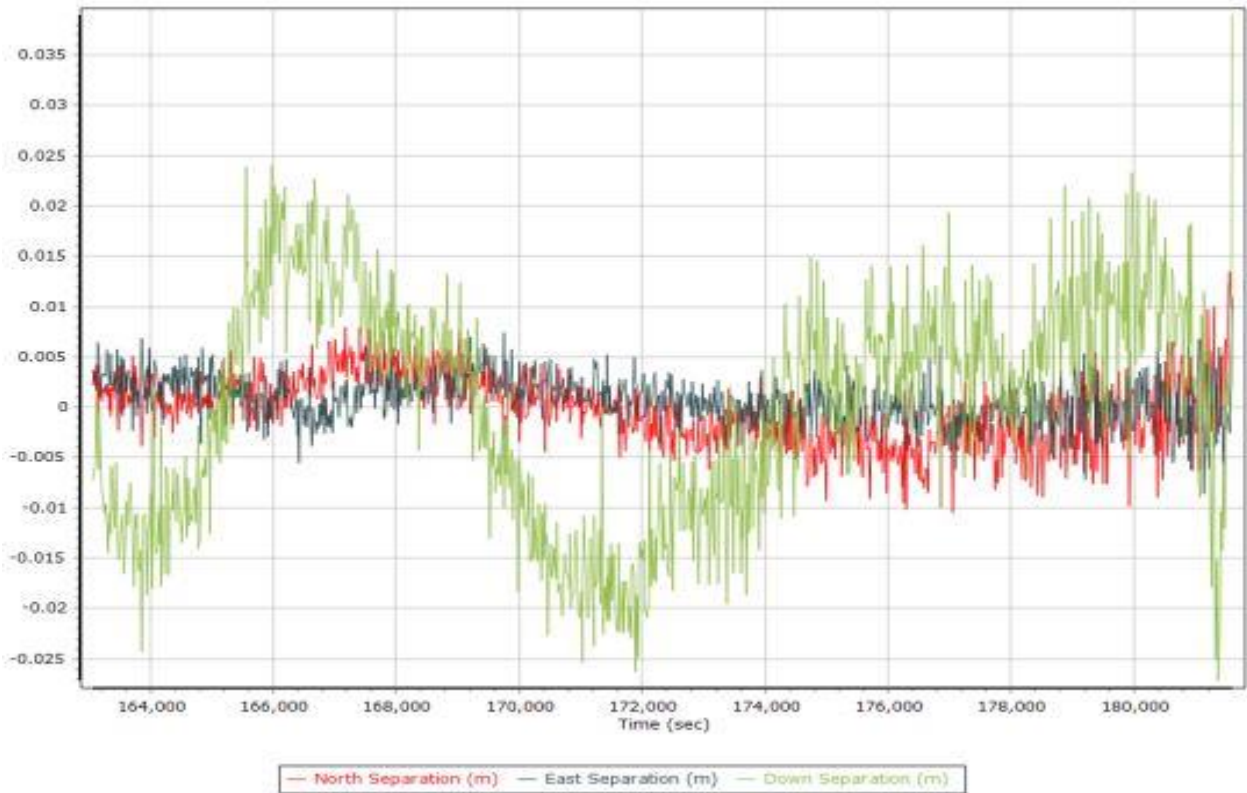

Forward/Reverse Separation