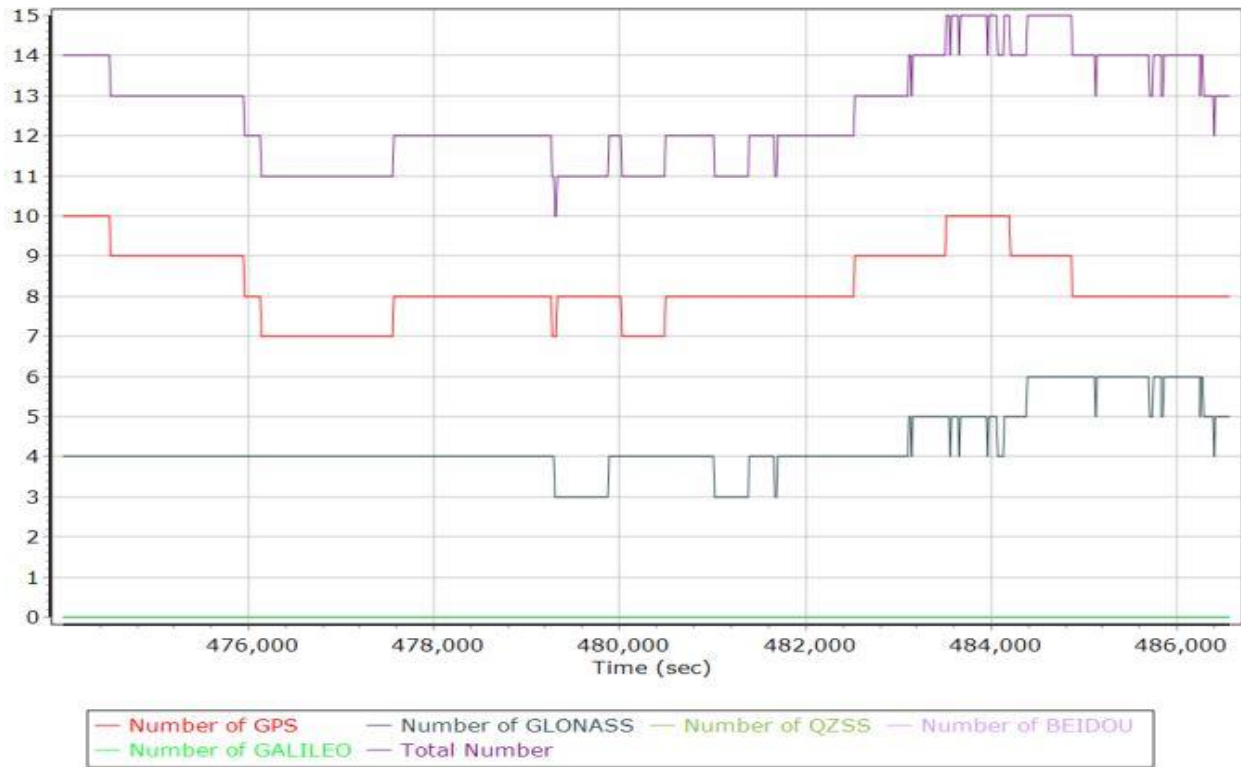

Number of Satellites