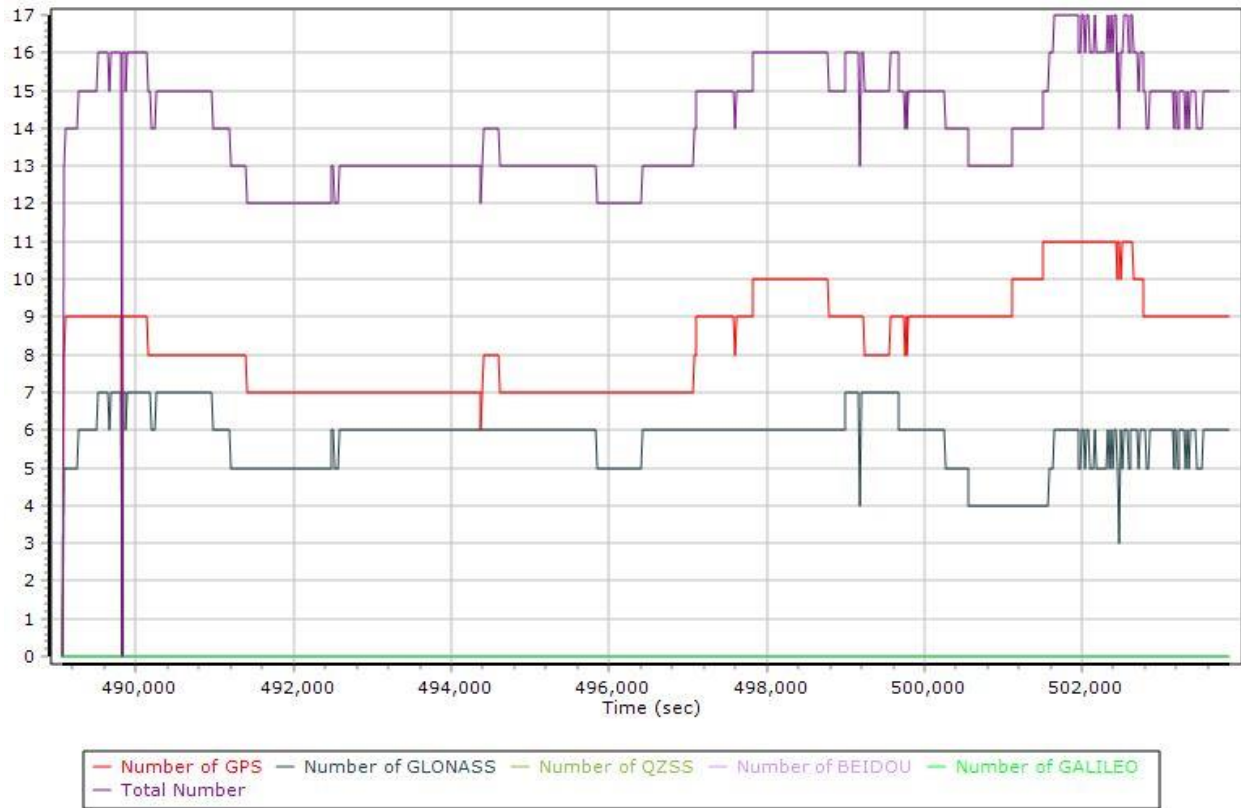

Number of Satellites