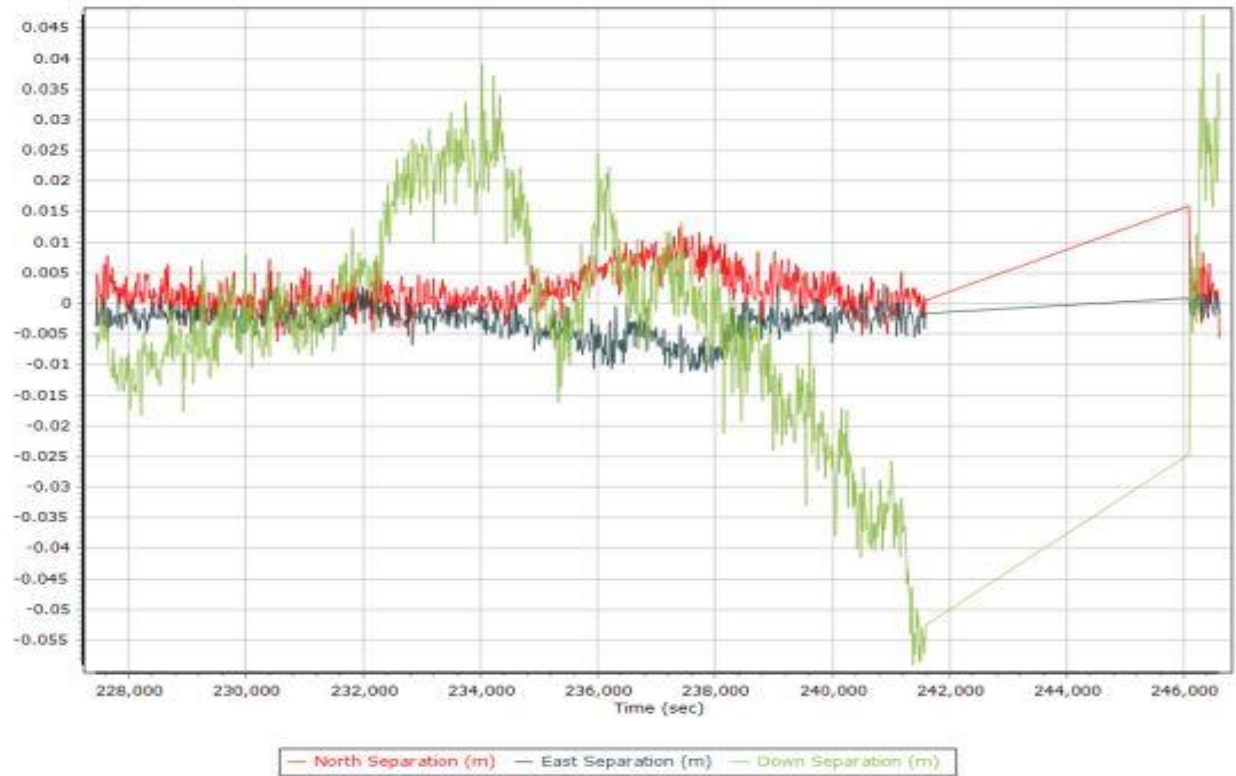

Forward/Reverse Separation