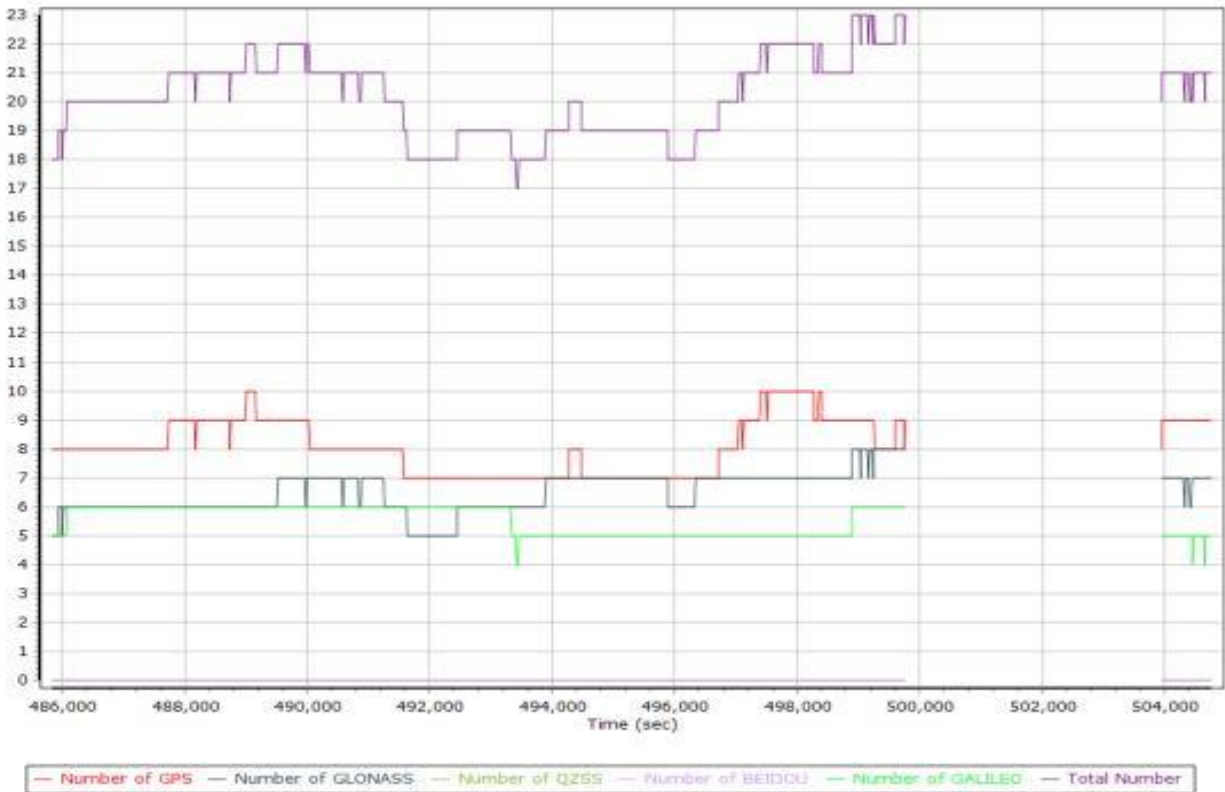

Number of Satellites