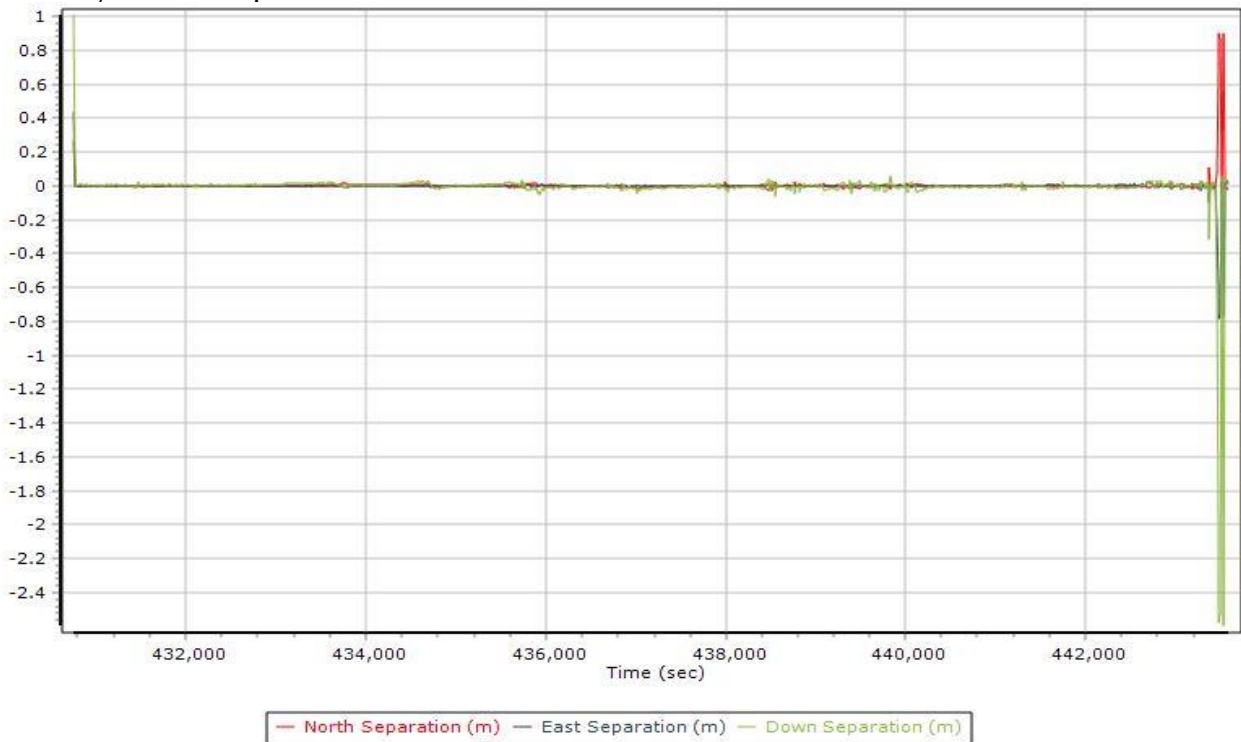

Forward/Reverse Separation