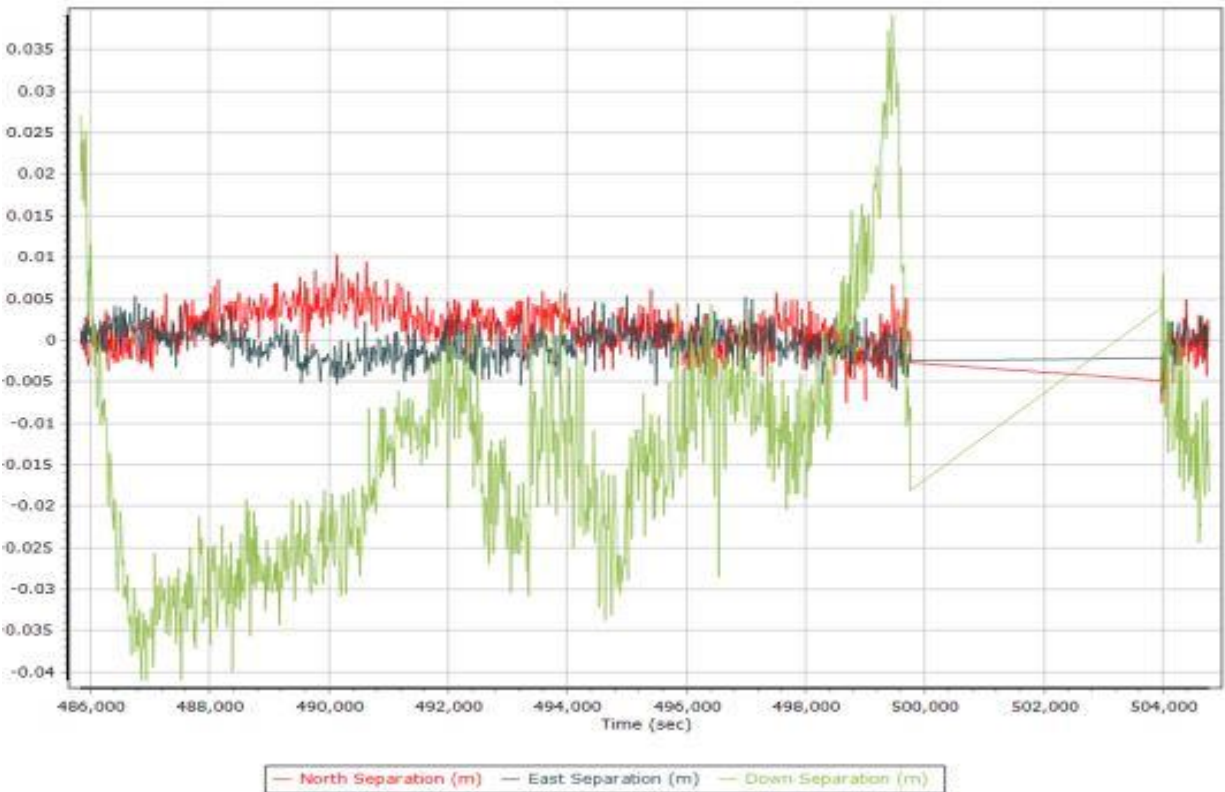

Forward/Reverse Separation