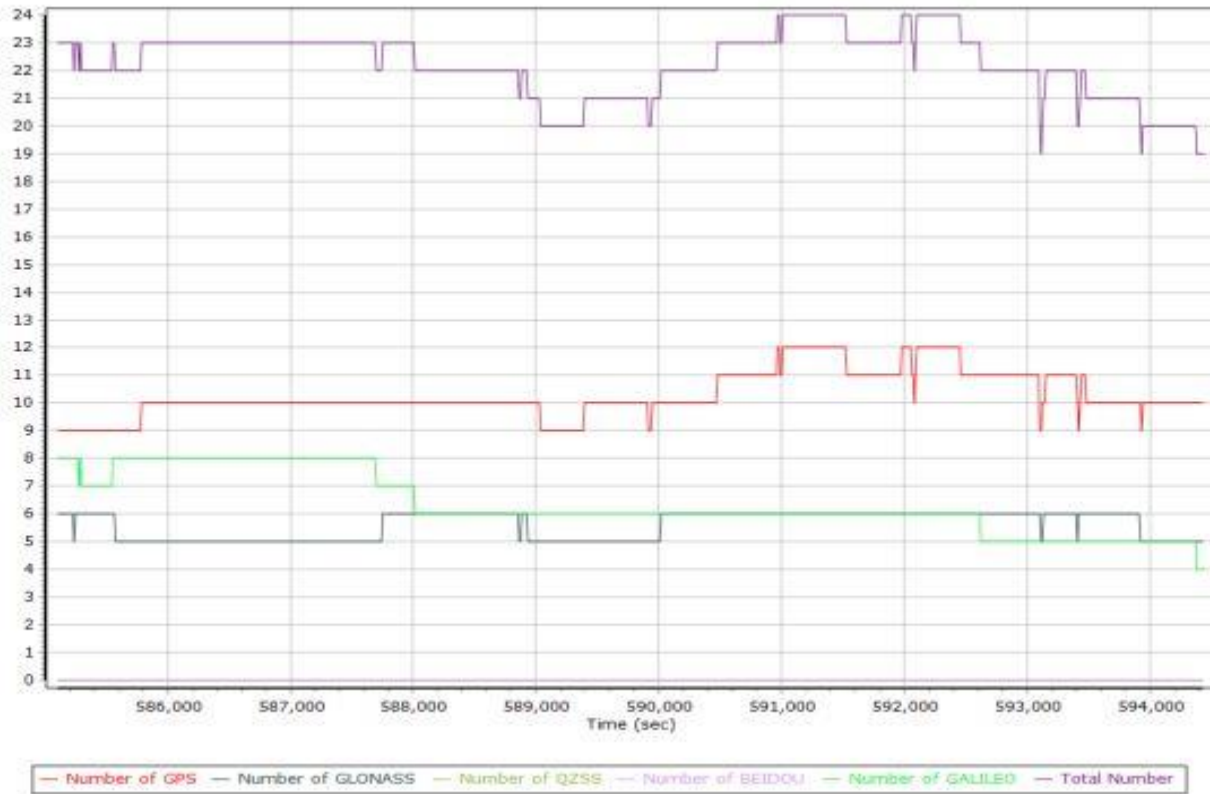

Number of Satellites