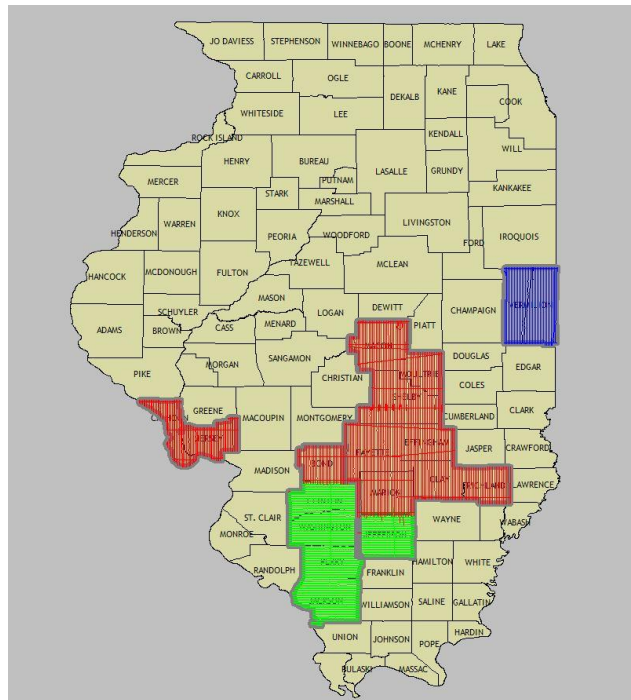

Table 1: Subcontractor Days of Flight and Square Miles Flown

Figure 1: Illinois South Central DPA Subcontractor Breakdown

The LiDAR data for USGS Illinois South Central State Plane East Zone (USGS_IL_SouthCentral_1_2021) was processed and classified according to project specifications. Detailed breaklines, bare earth Digital Elevation Models (DEMs), and Intensity Images were produced for State Plane East Zone. Data was formatted into tiles with each tile covering an area of 2000 US Feet by 2000 US Feet. A total of 41,490 LAS files, 41,502 DEMs, and 41,490 Intensity Images were produced for the project, encompassing the USGS_IL_SouthCentral_1_2021 project area of approximately 6109 square miles and formatted into 41,502 total tiles. Lidar point cloud LAS files are created for each tile in the tiling schema in which there is reflected photonic energy. No LAS files are created for tiles in which there is total absorption of photons, such as tiles consisting of all water and in which photonic energy is absorbed. LAS files affected by photonic energy absorption are; 7170_7550, 7170_7570, 7170_7590, 7190_7550, 7190_7590, 7210_7550, 7210_7610, 7210_7630, 7230_7550, 7230_7590, 7250_7550, 7250_7570. Intensity Images are created for each tile in the tiling schema in which there is reflected photonic energy. No intensity tiles are created for tiles in which there is total absorption of photons, such as tiles consisting of all water and in which photonic energy is absorbed.