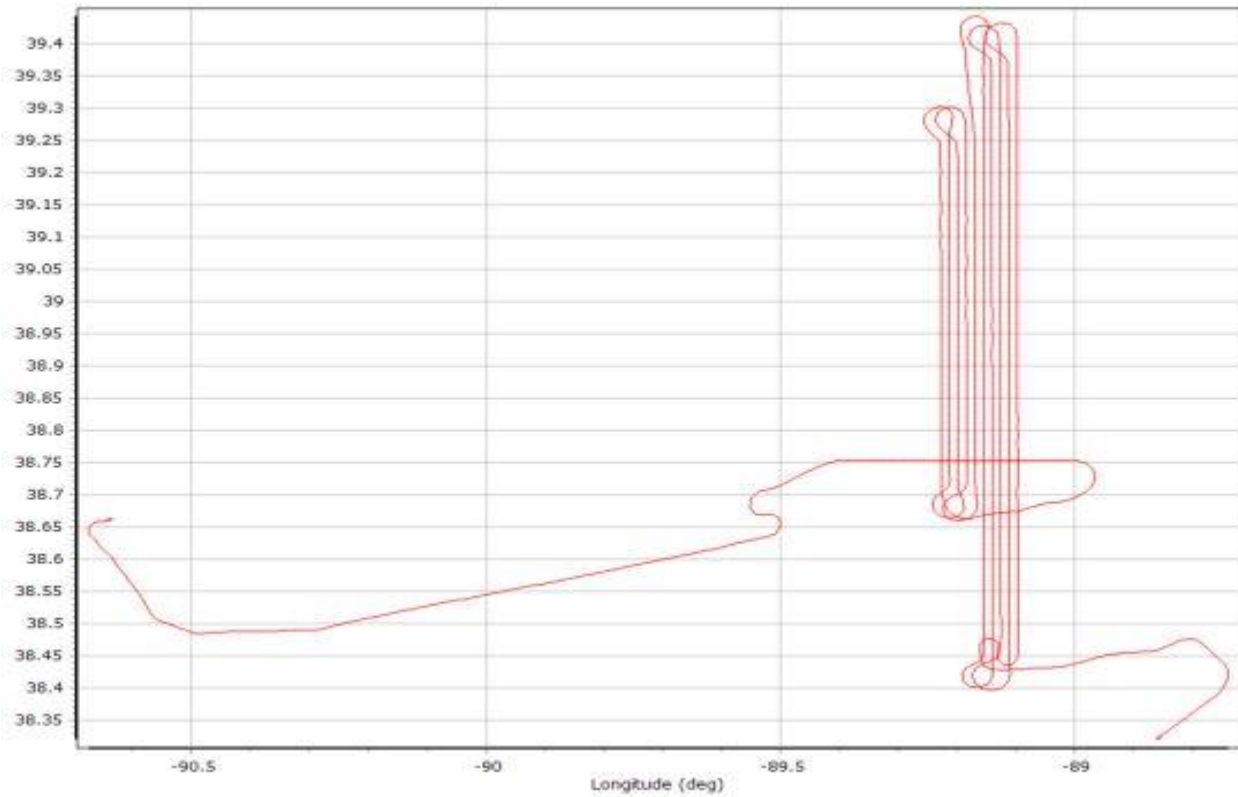

Number of Satellites

Forward/Reverse Separation

PDOP

030821a386.docx QC Report - 7/05/2021 09:23:17
Smoothed Trajectory Information

Top View

GNSS QC

GNSS QC Statistics

Statistics	Min	Max	Mean
Baseline length (km)	0.00	0.00	
Number of GPS SV	7	11	9
Number of GLONASS SV	2	7	5
Number of QZSS SV	0	0	0
Number of BEIDOU SV	0	0	0
Number of GALILEO SV	0	8	6
Total number of SV	12	25	20
PDOP	1.03	1.81	1.26
QC Solution Gaps	5.00	5.00	
Solution Type	Fixed	Float	No solution
Epoch (sec)	17113.00	0.00	5.00
Percentage	99.97	0.00	0.03