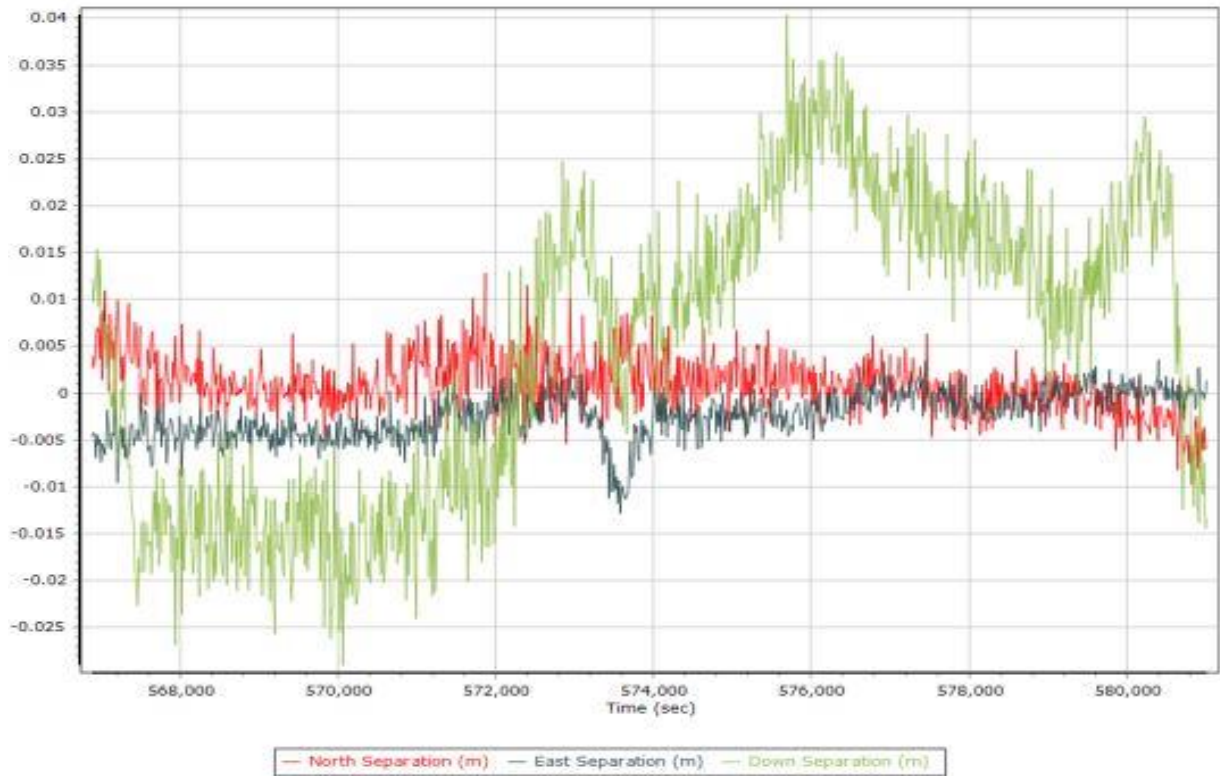

Forward/Reverse Separation