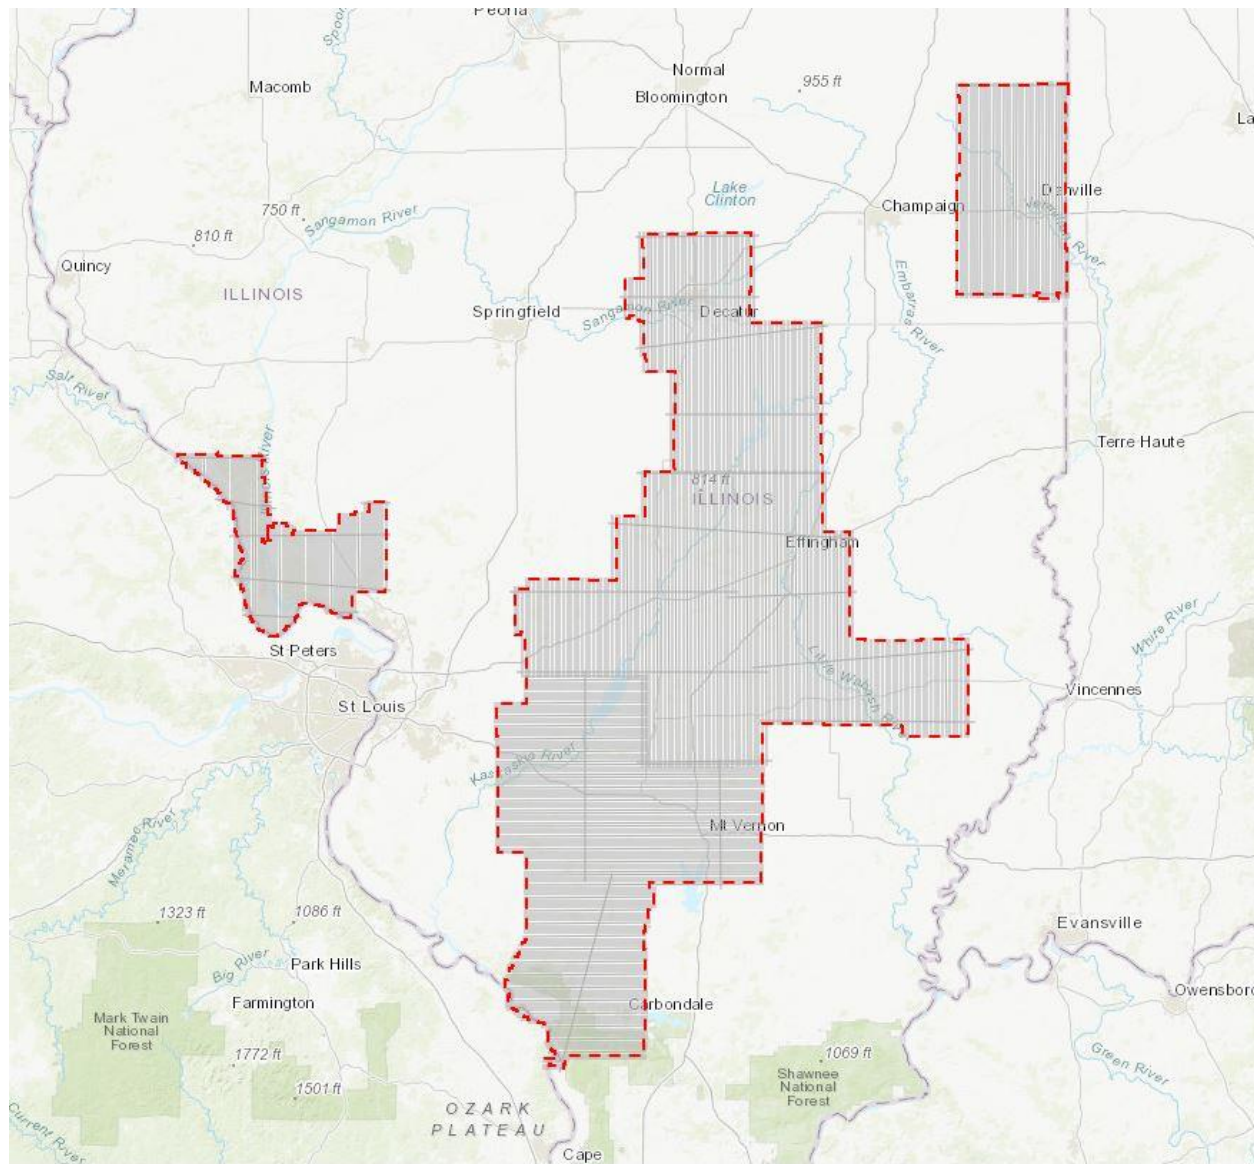

The following image is of the Planned Flight Line Overview for the 17 counties of USGS Illinois South Central project area.

Figure 6: Illinois South Central planned flight line overview

Figure 7: IL South Central project Lidar swath coverage.