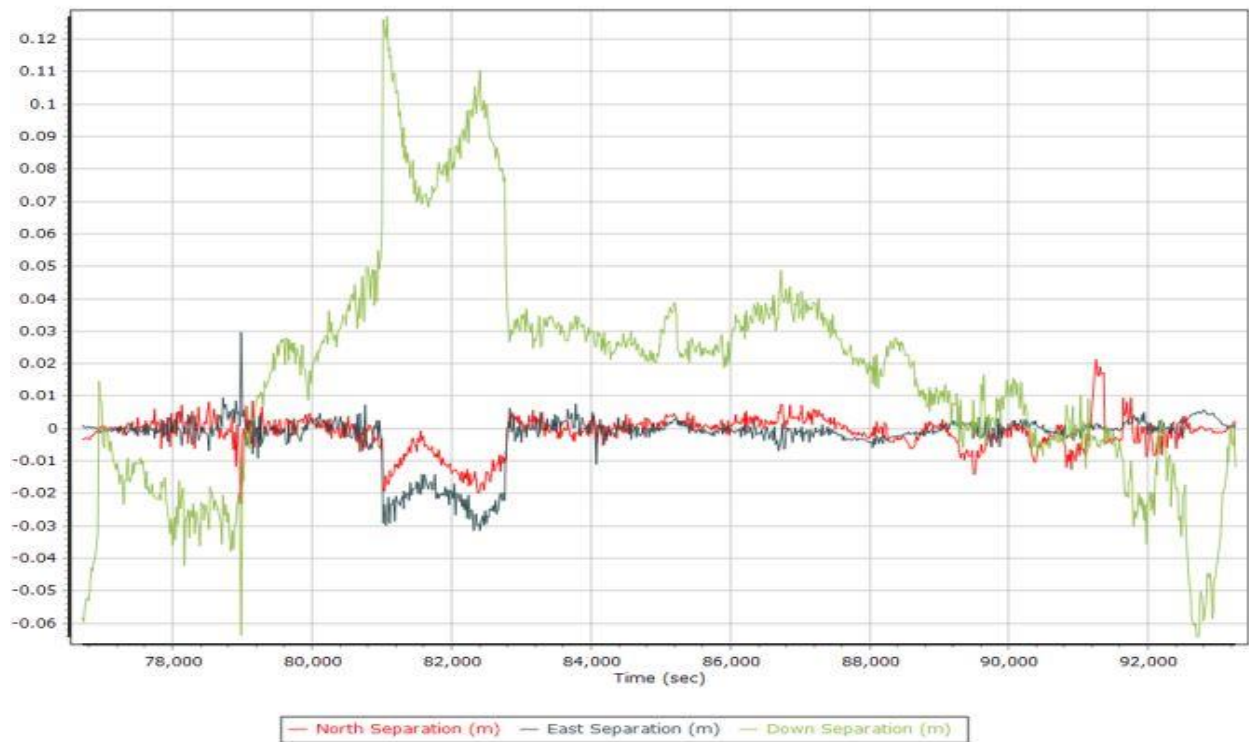

Forward/Reverse Separation