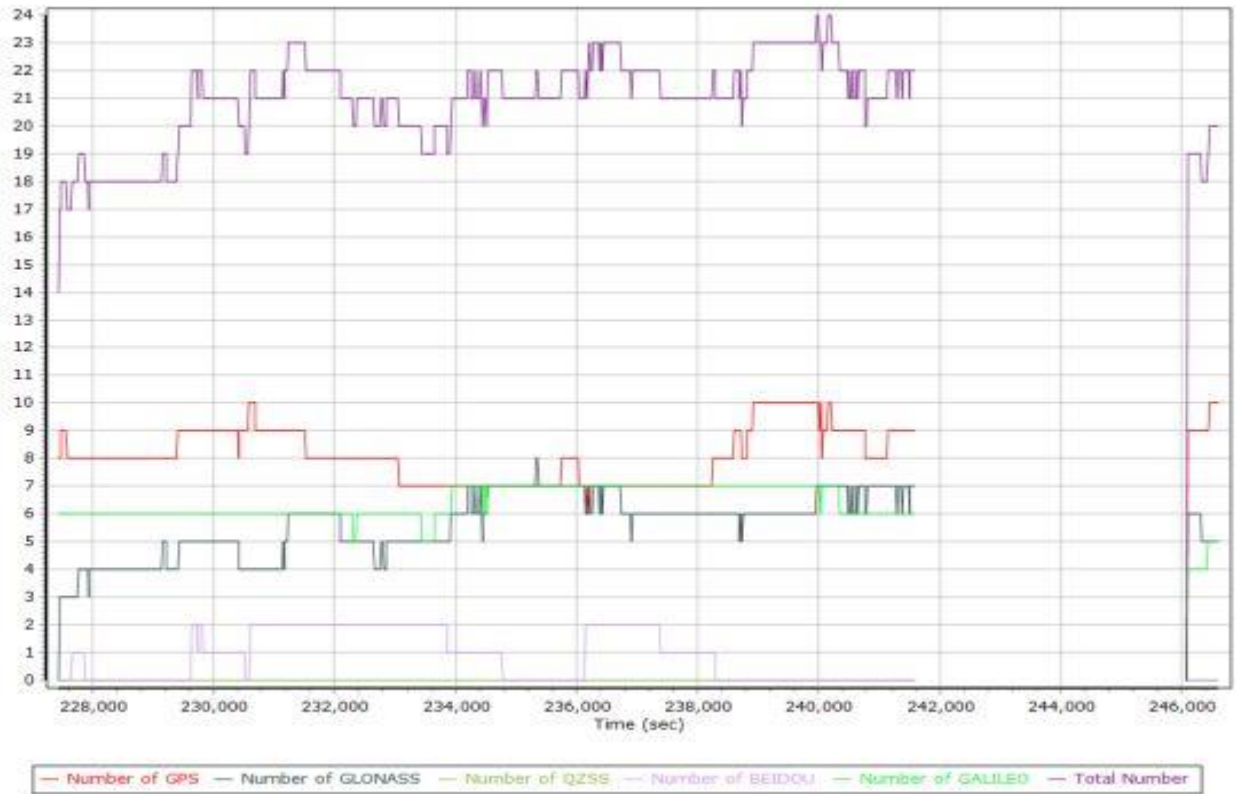

Number of Satellites