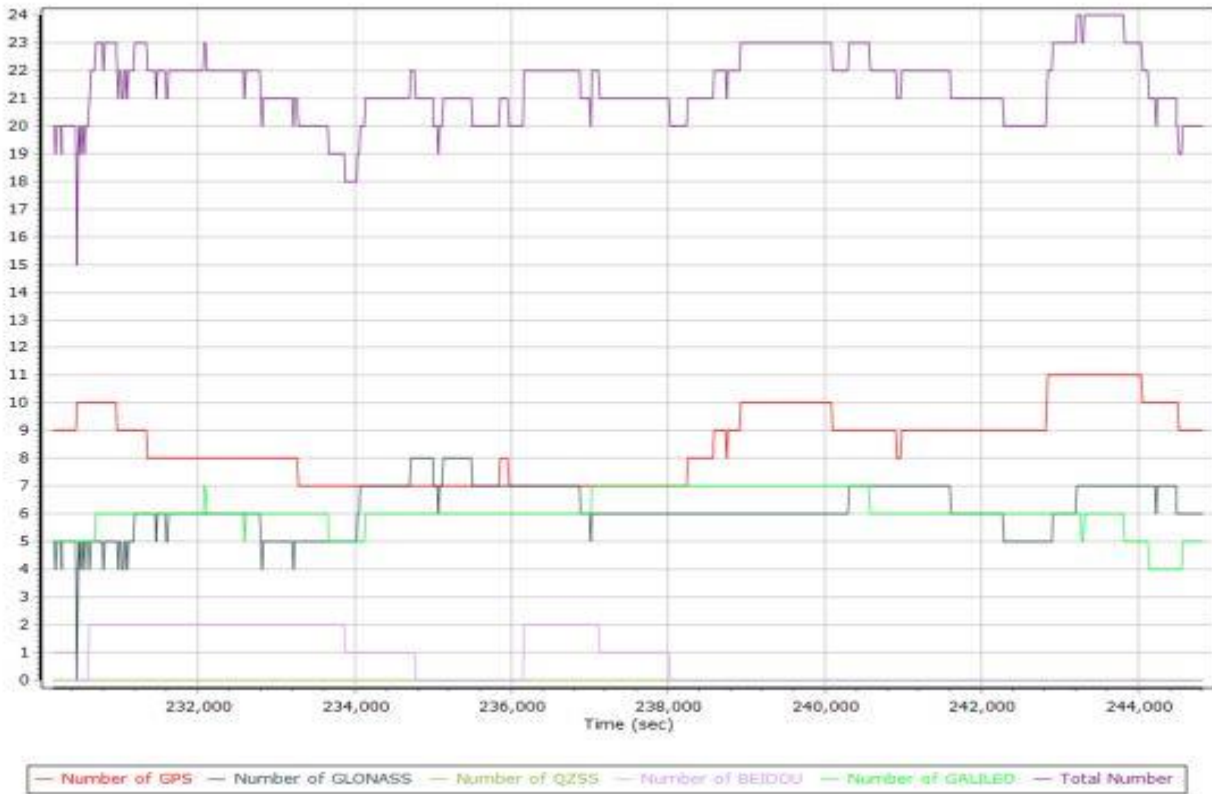

Number of Satellites