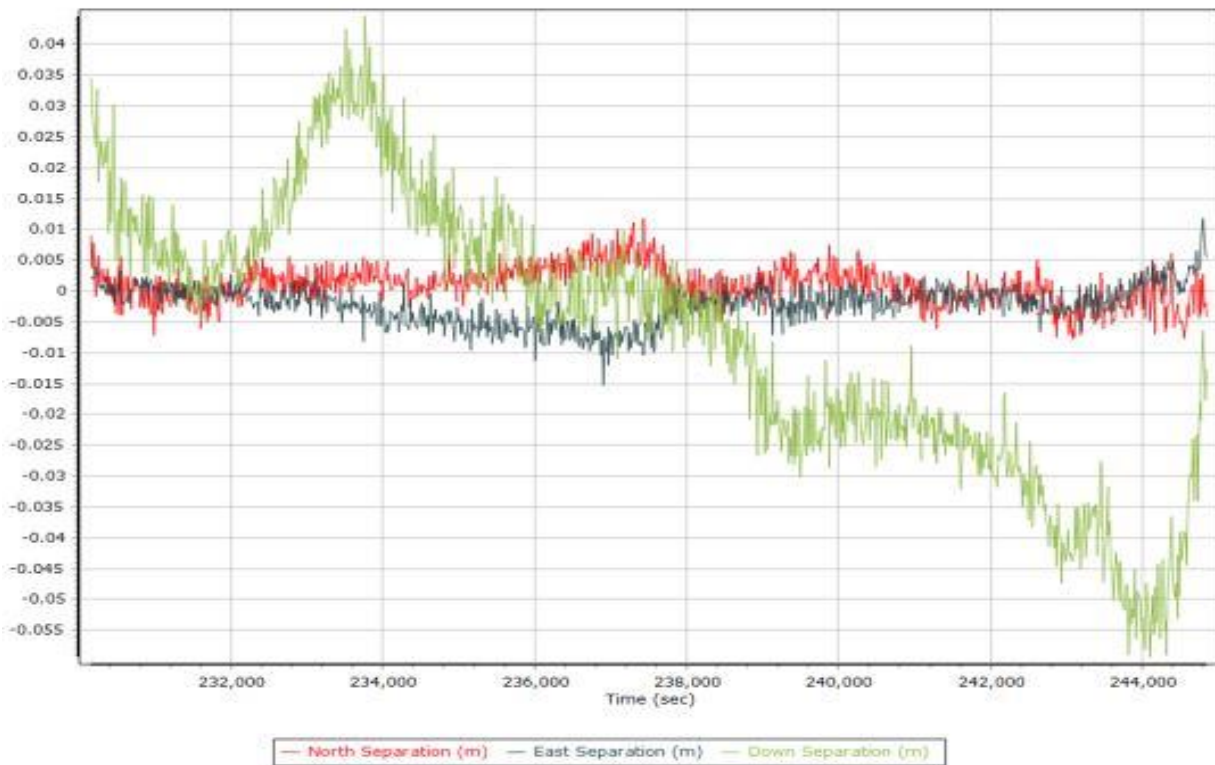

Forward/Reverse Separation