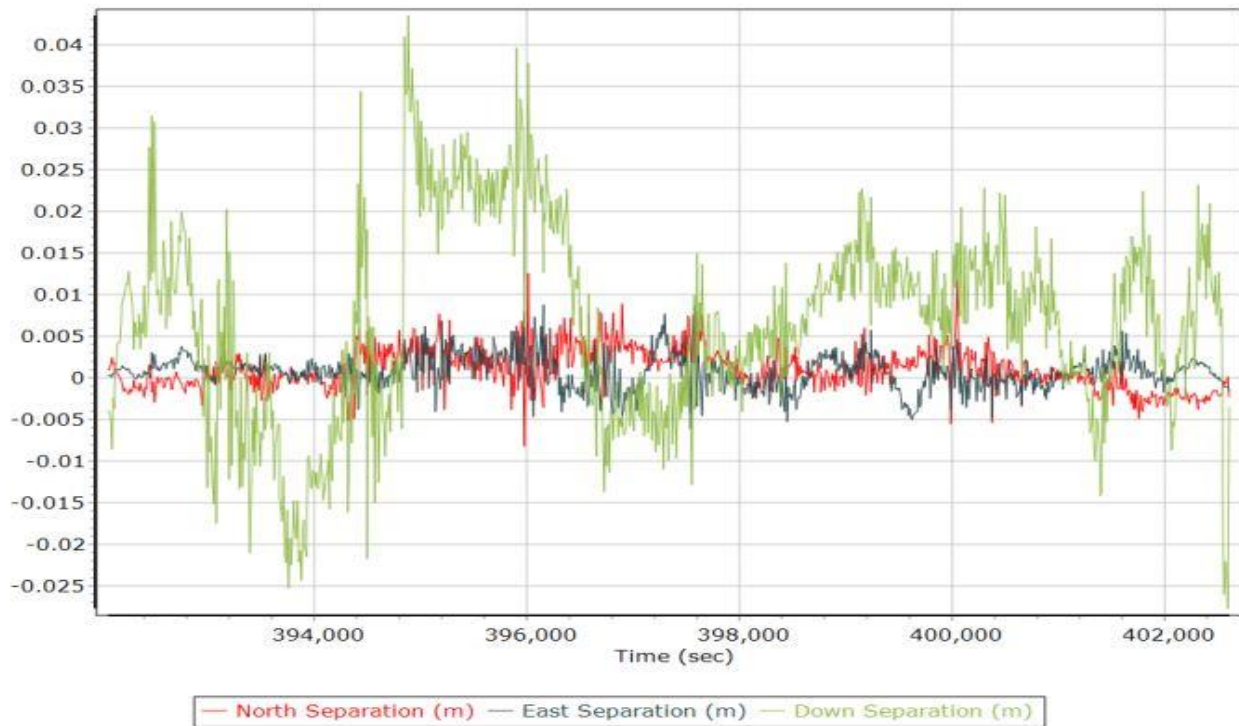

Forward/Reverse Separation