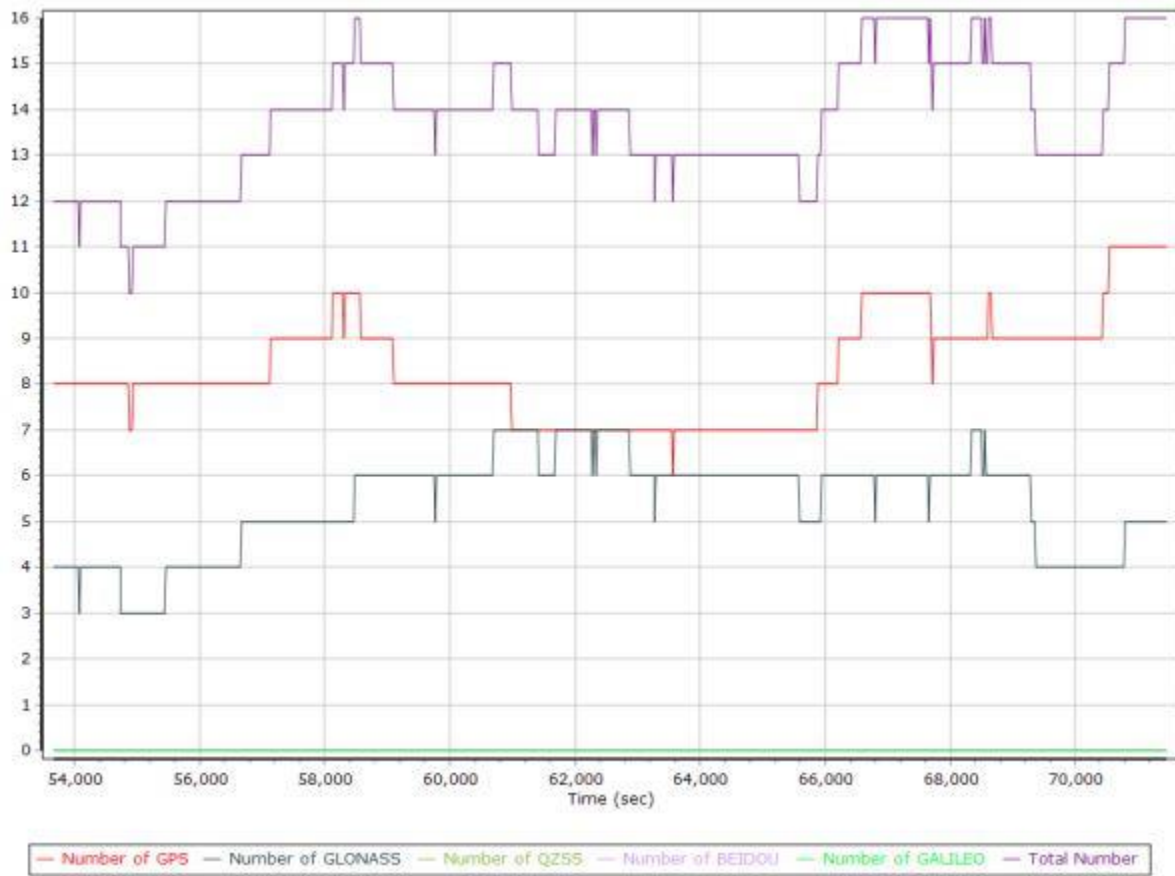

Number of Satellites