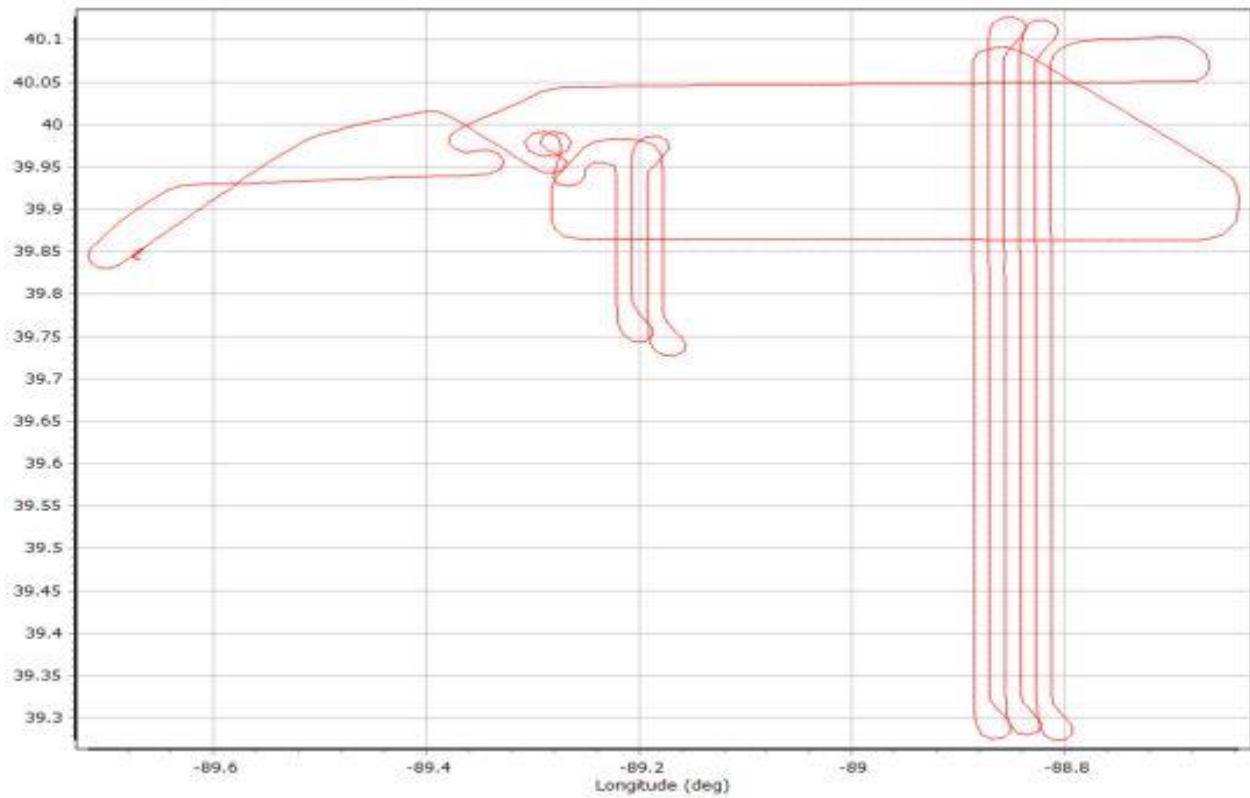

Number of Satellites

Forward/Reverse Separation

PDOP

030821b448.docx QC Report - 7/06/2021 09:37:12
Smoothed Trajectory Information

Top View

GNSS QC

GNSS QC Statistics

Statistics	Min	Max	Mean
Baseline length (km)	0.00	0.00	
Number of GPS SV	8	12	10
Number of GLONASS SV	3	7	5
Number of QZSS SV	0	0	0
Number of BEIDOU SV	0	0	0
Number of GALILEO SV	5	7	6
Total number of SV	19	23	21
PDOP	0.95	1.39	1.09
QC Solution Gaps	0.00	0.00	
Solution Type	Fixed	Float	No solution
Epoch (sec)	14274.00	0.00	0.00
Percentage	100.00	0.00	0.00