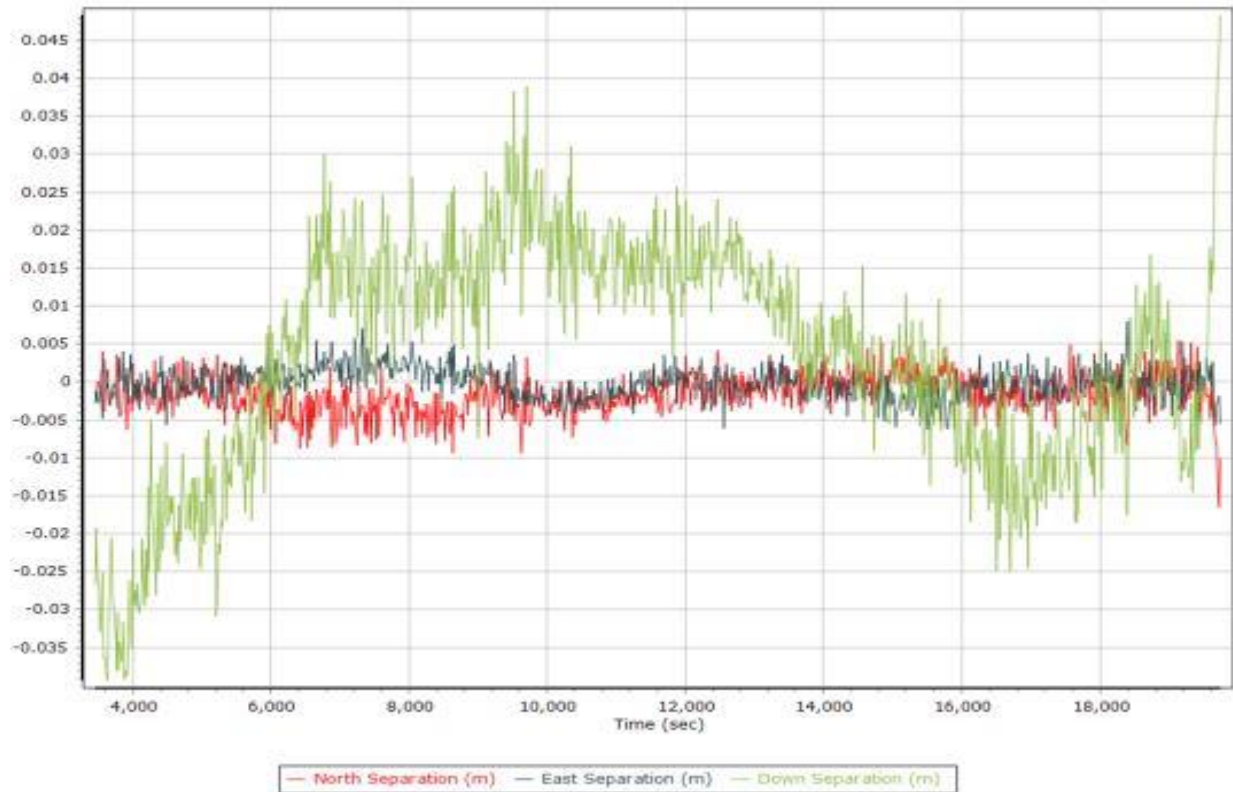

Forward/Reverse Separation