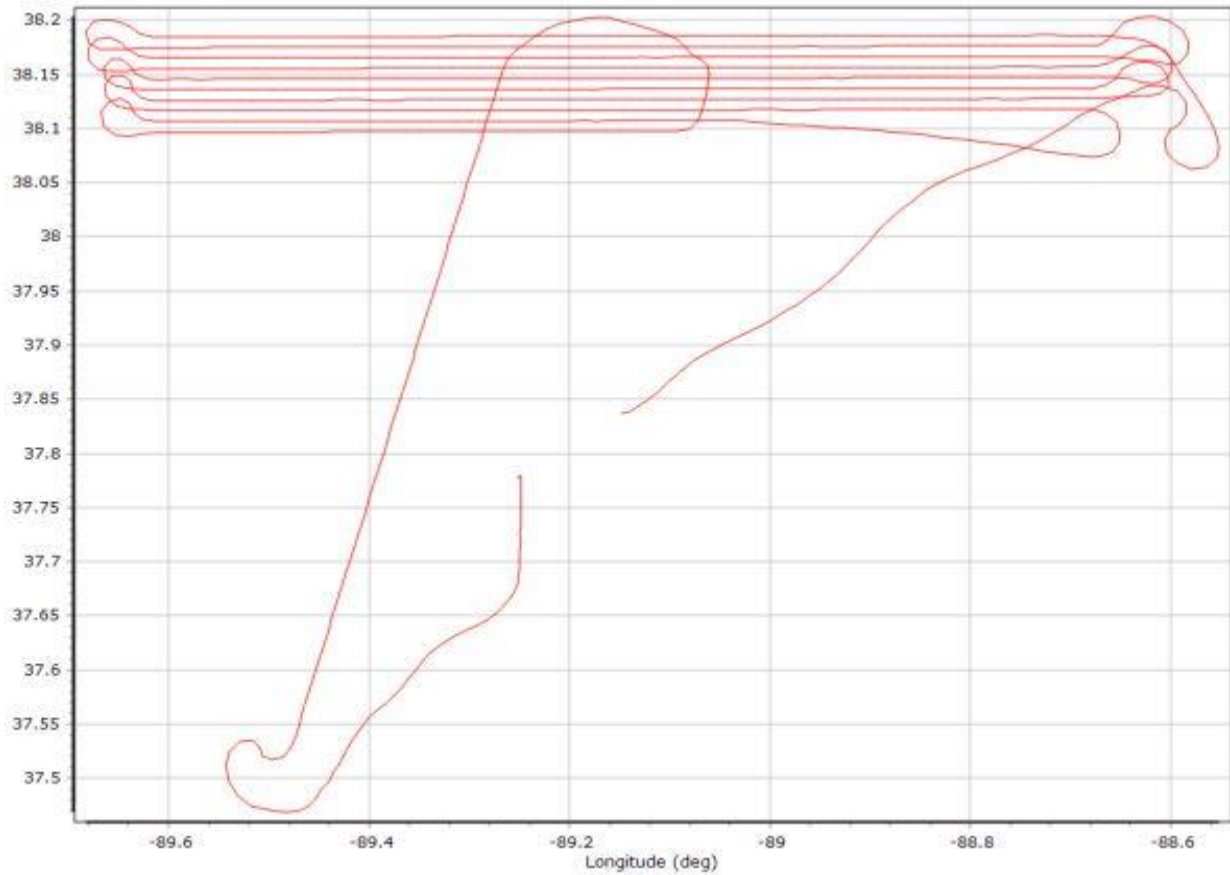

Number of Satellites

Forward/Reverse Separation

PDOP

210331A.docx QC Report - 6/28/2021 15:33:48
Smoothed Trajectory Information

Top View

GNSS QC

GNSS QC Statistics

Statistics	Min	Max	Mean
Baseline length (km)	0.10	74.30	
Number of GPS SV	6	10	8
Number of GLONASS SV	3	7	5
PDOP	1.23	2.86	1.56
QC Solution Gaps	0.00	0.00	
Solution Type	Fixed	Float	No solution
Epoch (sec)	15586.00	0.00	0.00
Percentage	100.00	0.00	0.00