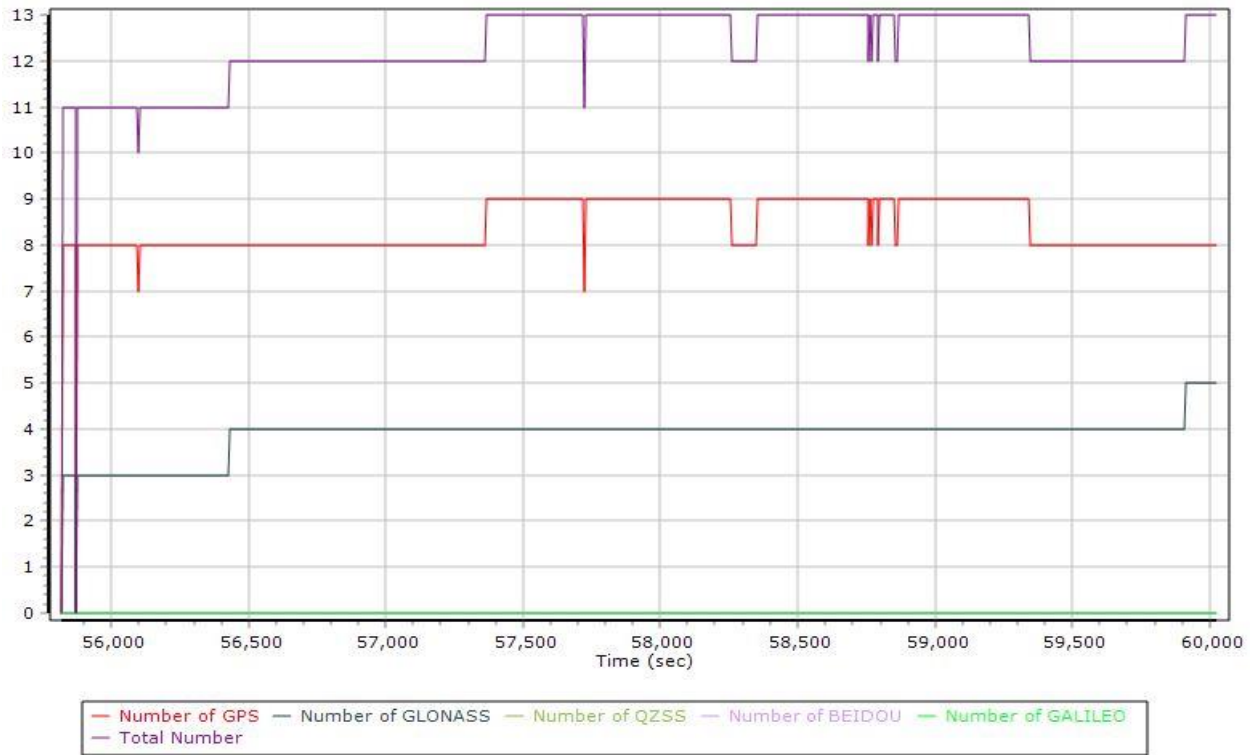

Number of Satellites