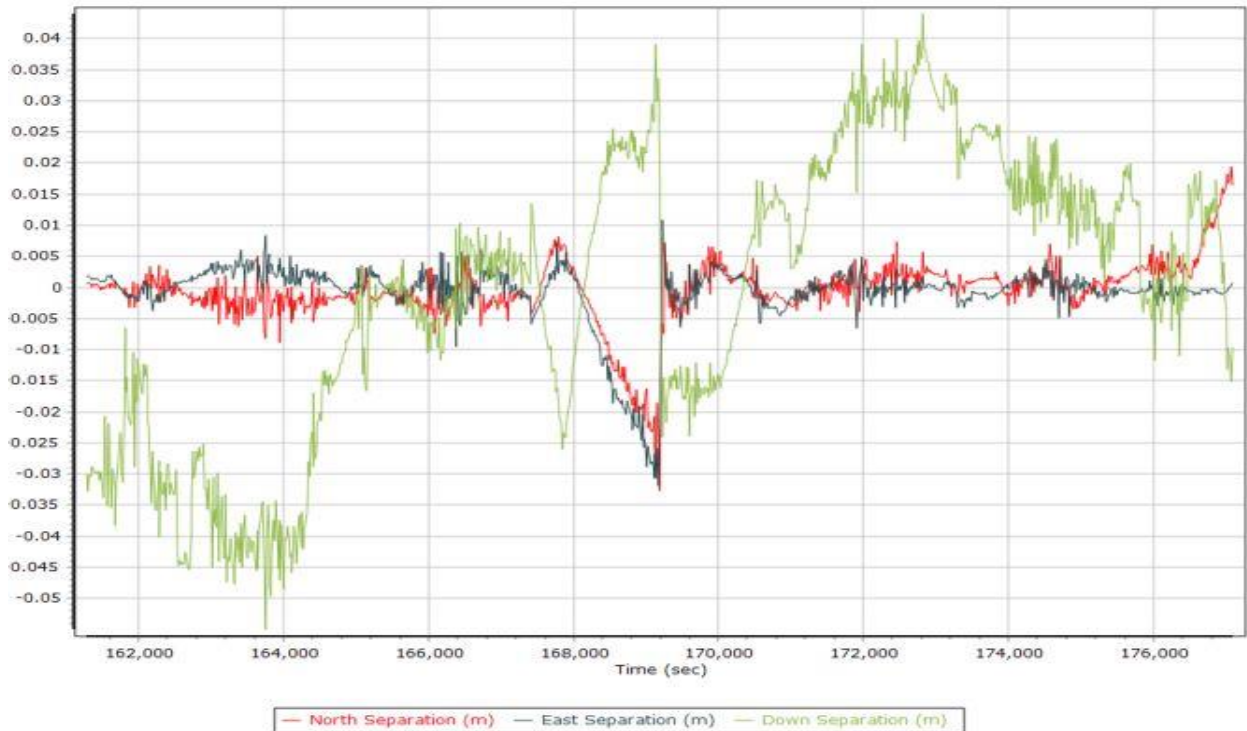

Forward/Reverse Separation