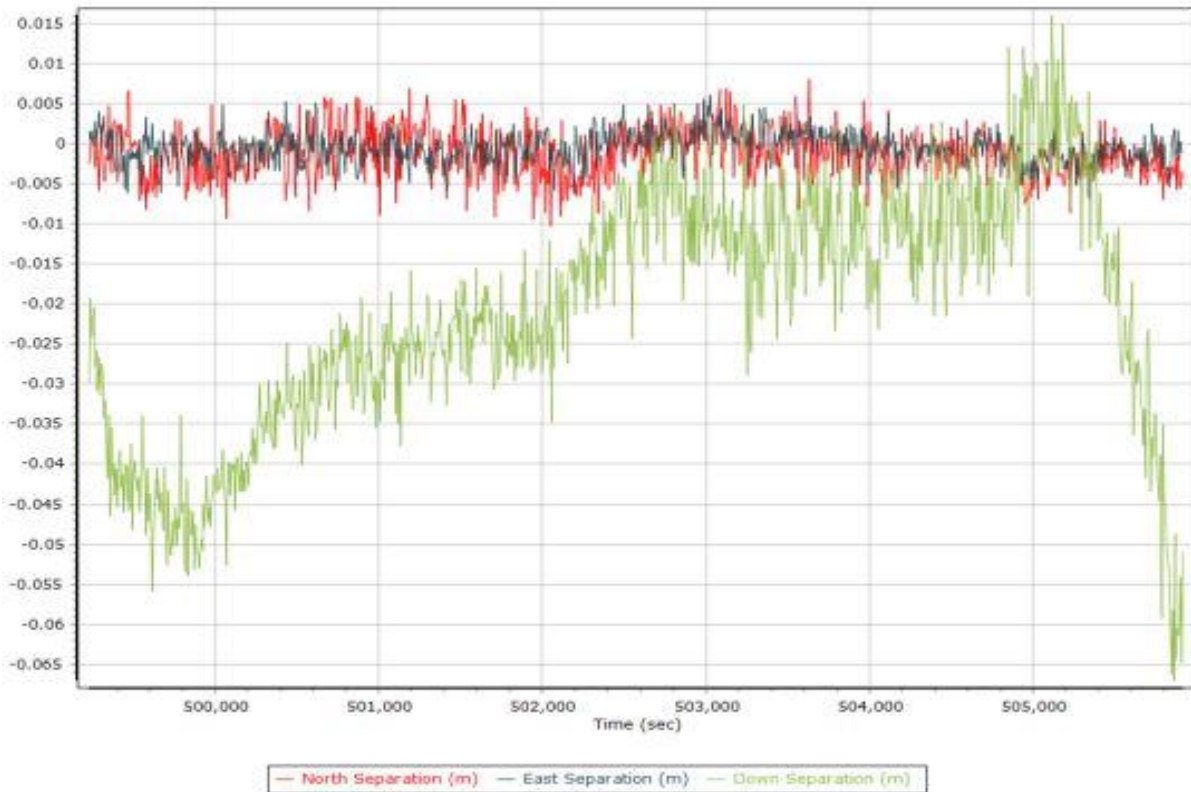

Forward/Reverse Separation