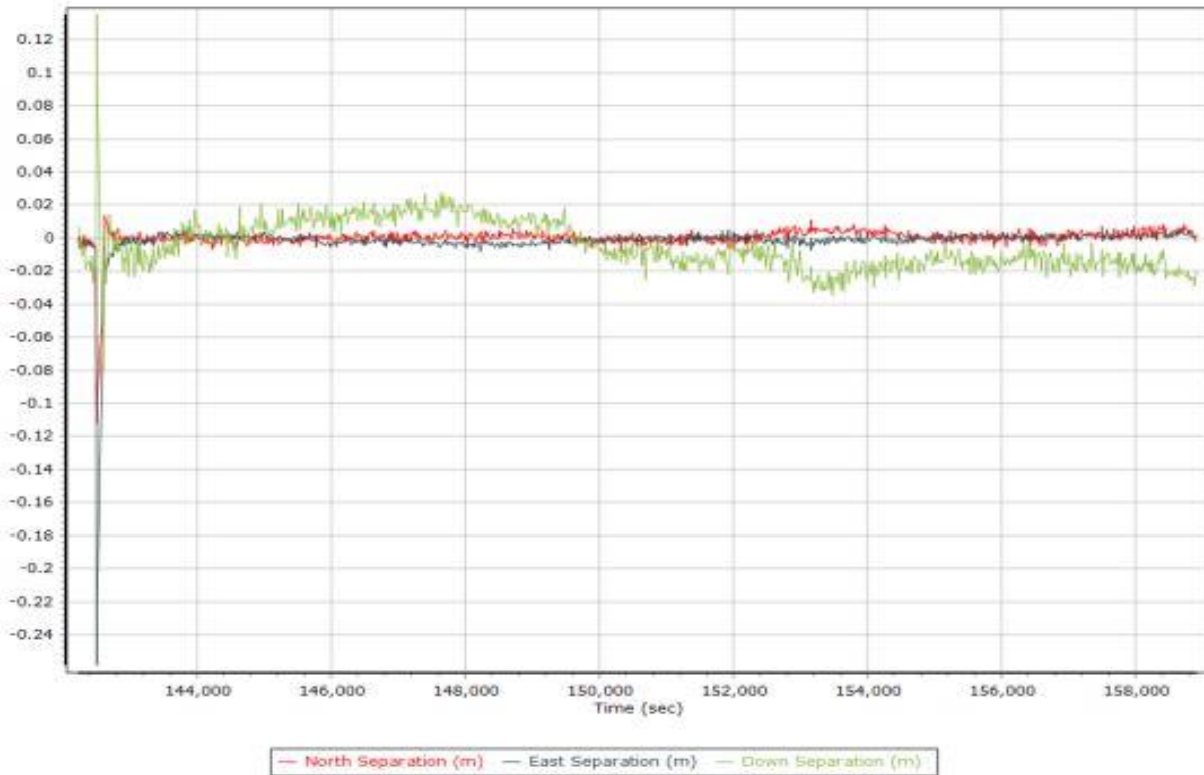

Forward/Reverse Separation