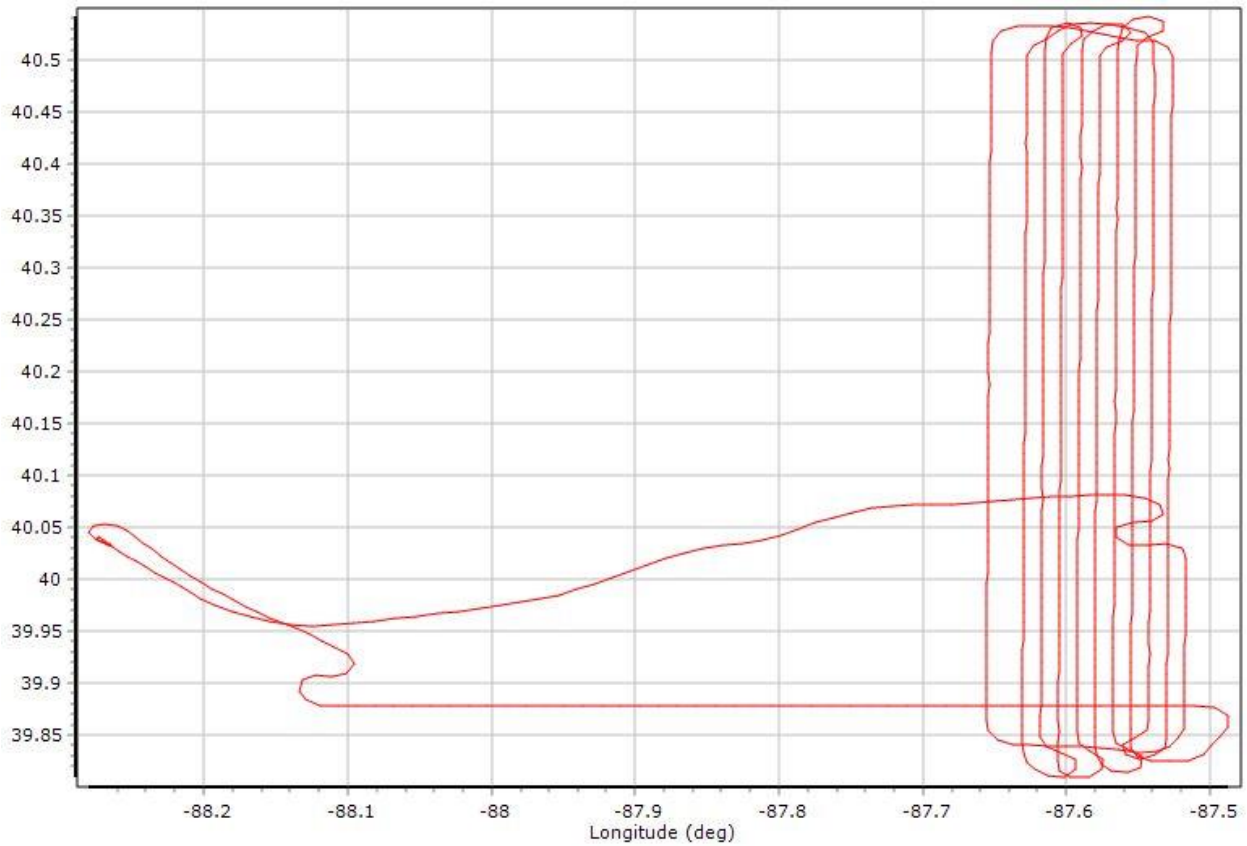

Number of Satellites

Forward/Reverse Separation

PDOP

20210312_USGS_SCIL_B.docx QC Report - 6/29/2021 09:00:47
Smoothed Trajectory Information

Top View

GNSS QC

GNSS QC Statistics

Statistics	Min	Max	Mean
Baseline length (km)	3.10	51.11	
Number of GPS SV	6	11	8
Number of GLONASS SV	0	7	6
Number of QZSS SV	0	0	0
Number of BEIDOU SV	0	0	0
Number of GALILEO SV	0	0	0
Total number of SV	9	17	14
PDOP	1.20	2.78	1.55
QC Solution Gaps	1.00	1.00	
Solution Type	Fixed	Float	No solution
Epoch (sec)	14787.00	0.00	1.00
Percentage	99.99	0.00	0.01