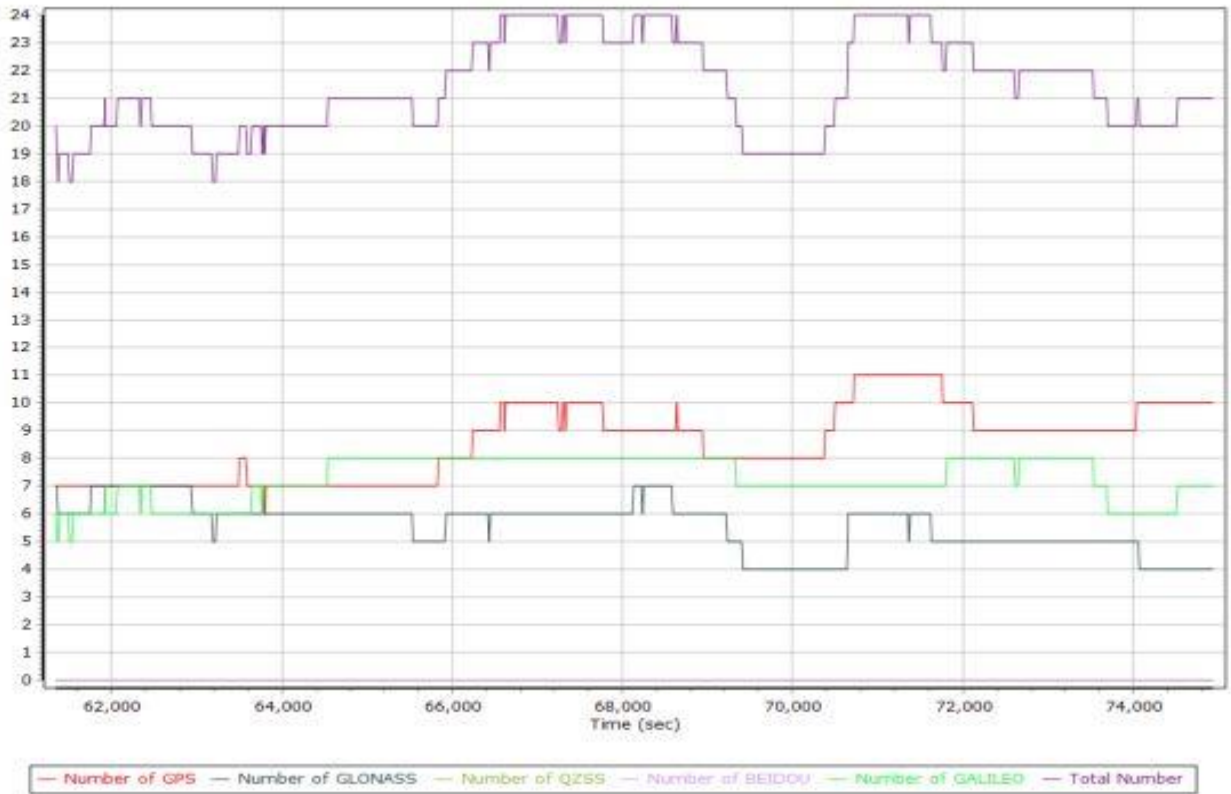

Number of Satellites