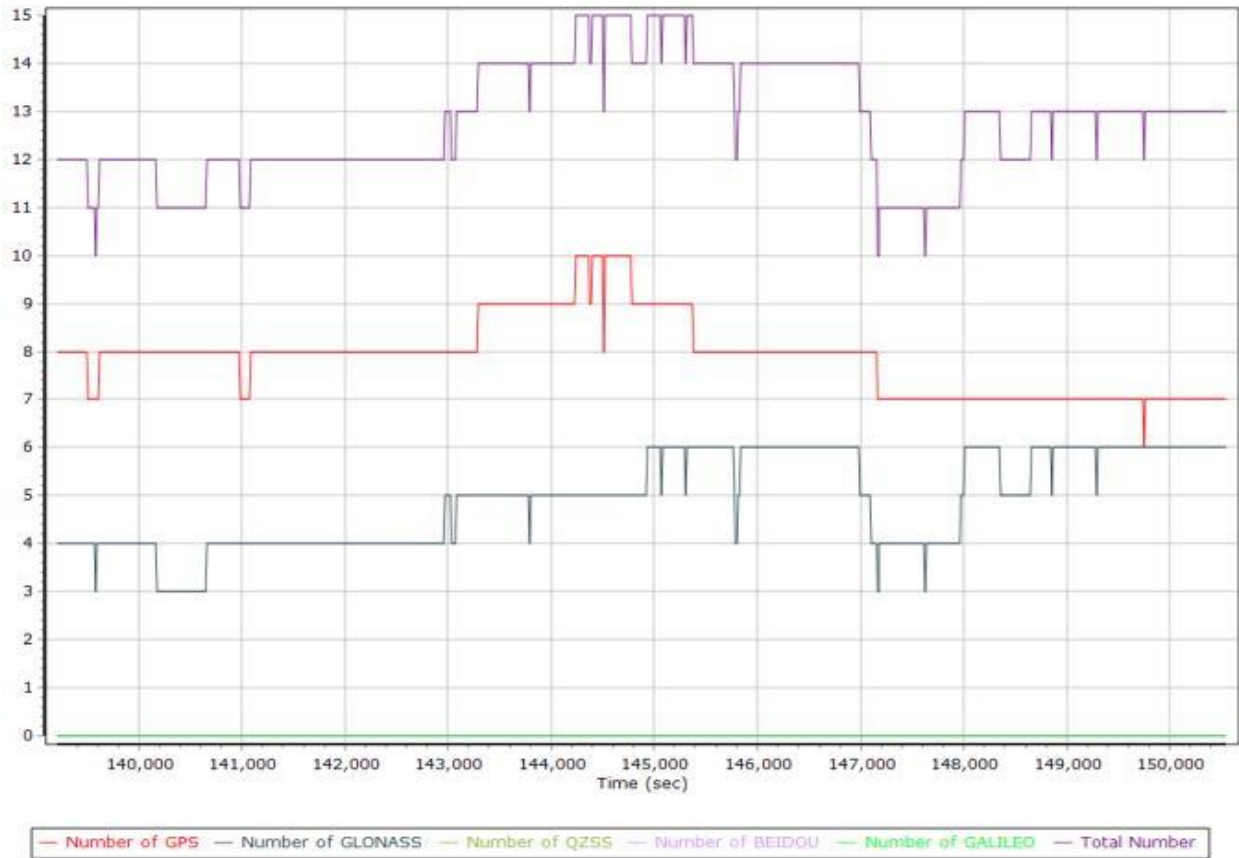

Number of Satellites