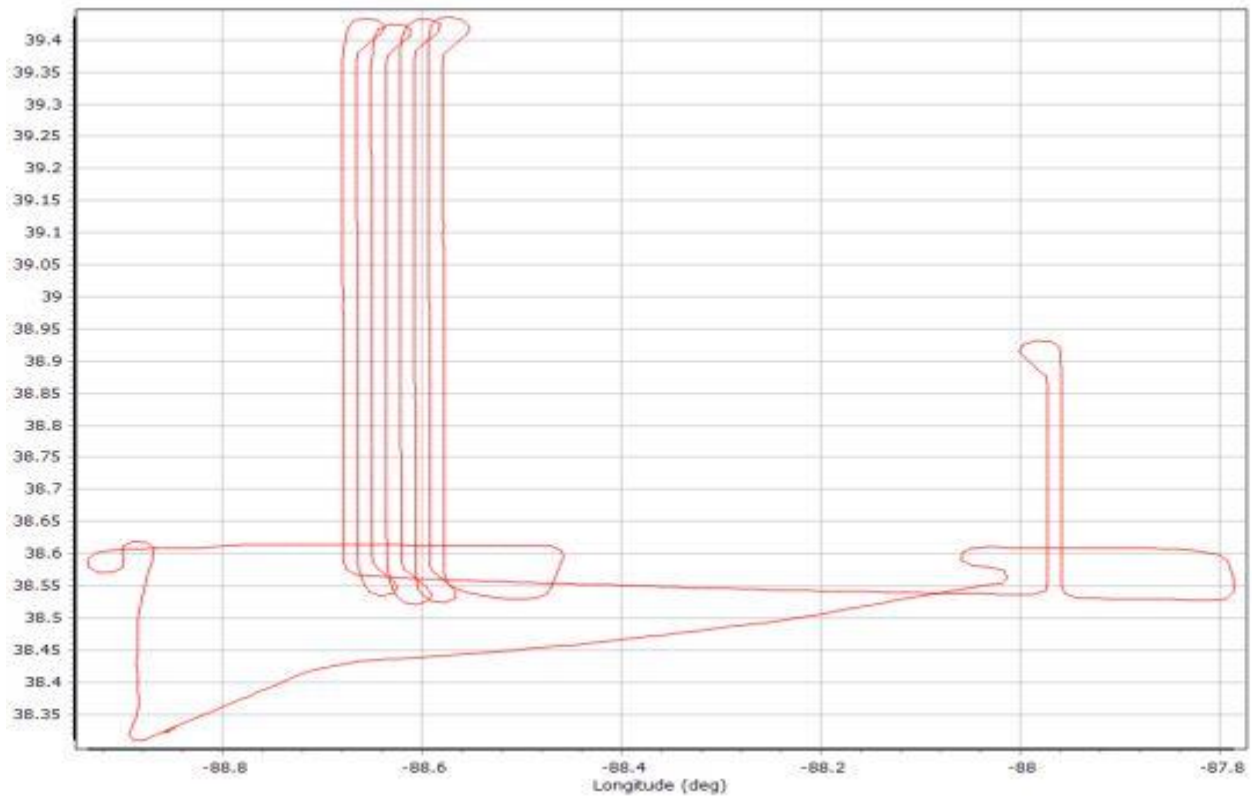

Number of Satellites

Forward/Reverse Separation

PDOP

040421a448.docx QC Report - 7/05/2021 09:46:25
Smoothed Trajectory Information

Top View

GNSS QC

GNSS QC Statistics

Statistics	Min	Max	Mean
Baseline length (km)	0.00	0.00	
Number of GPS SV	6	11	9
Number of GLONASS SV	5	8	7
Number of QZSS SV	0	0	0
Number of BEIDOU SV	0	0	0
Number of GALILEO SV	4	7	6
Total number of SV	17	24	21
PDOP	1.04	1.62	1.24
QC Solution Gaps	0.00	0.00	
Solution Type	Fixed	Float	No solution
Epoch (sec)	16720.00	0.00	0.00
Percentage	100.00	0.00	0.00