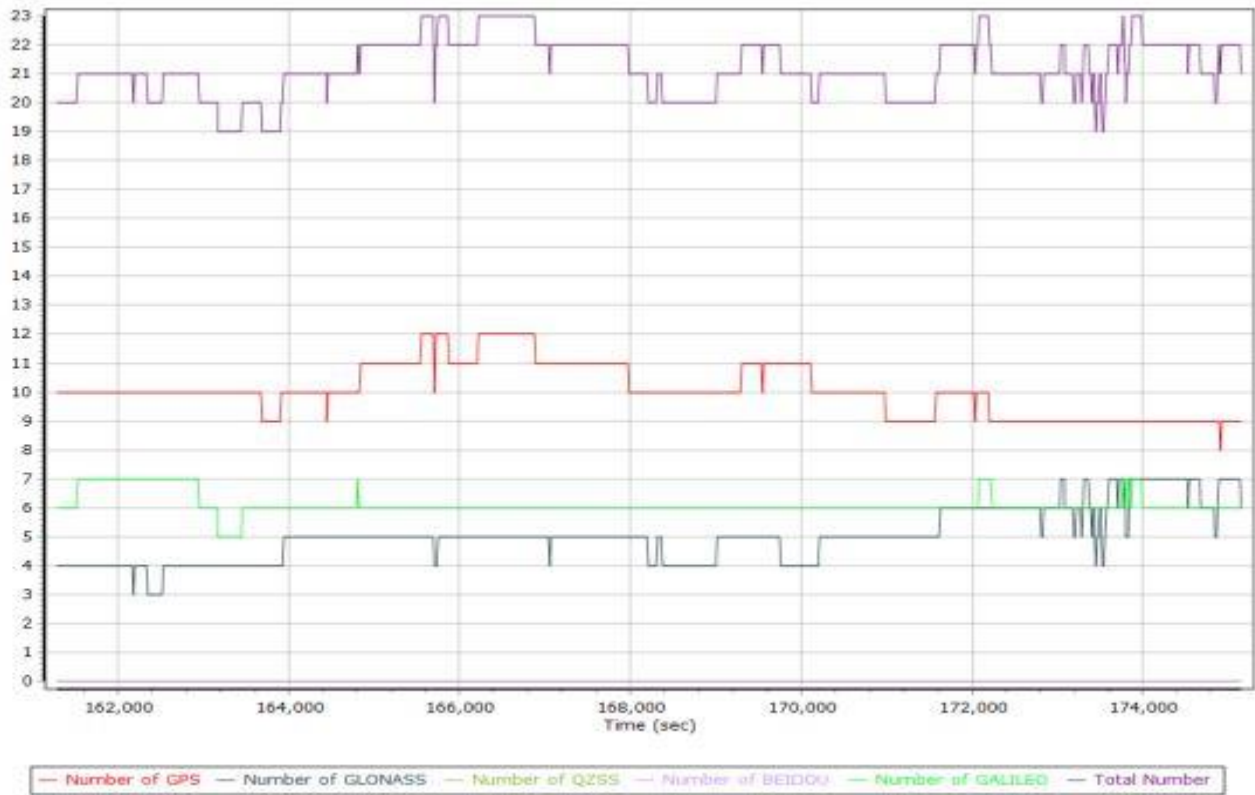

Number of Satellites