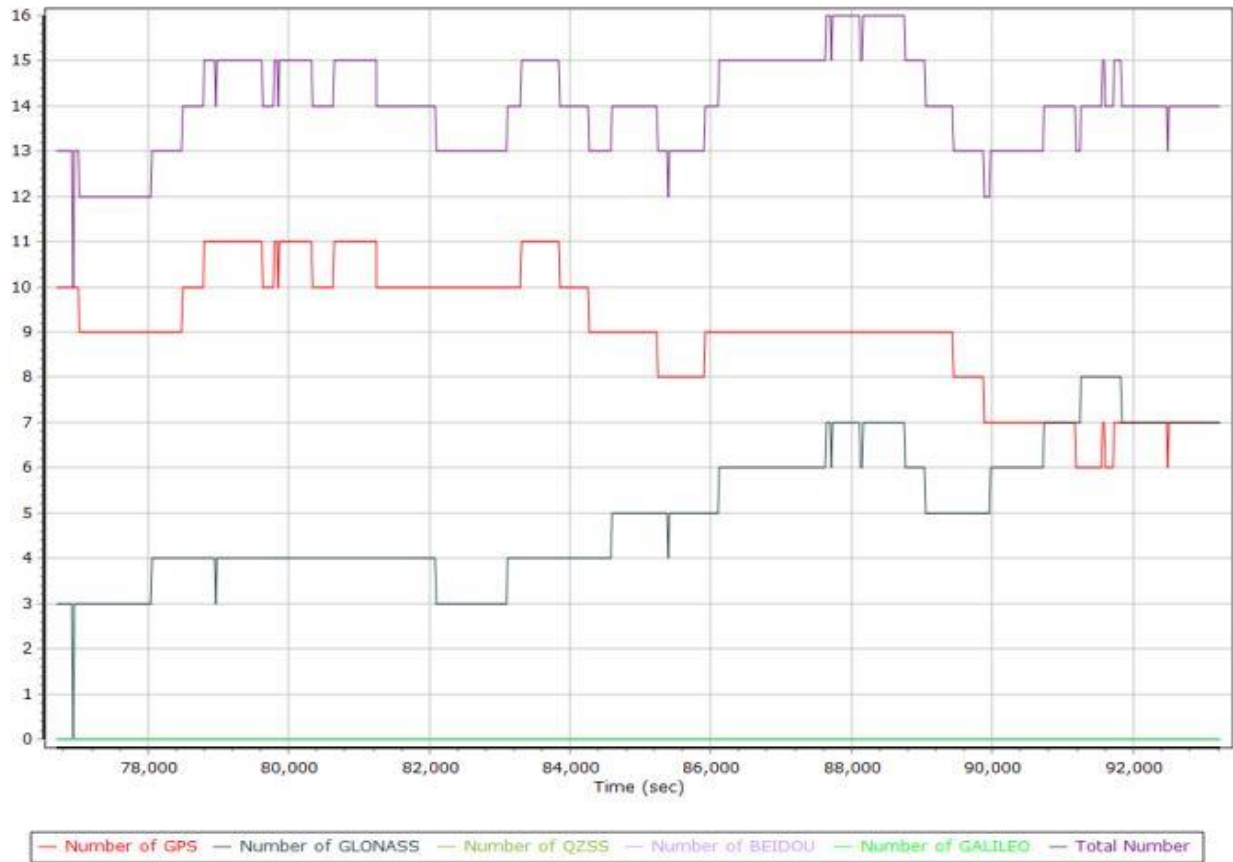

Number of Satellites