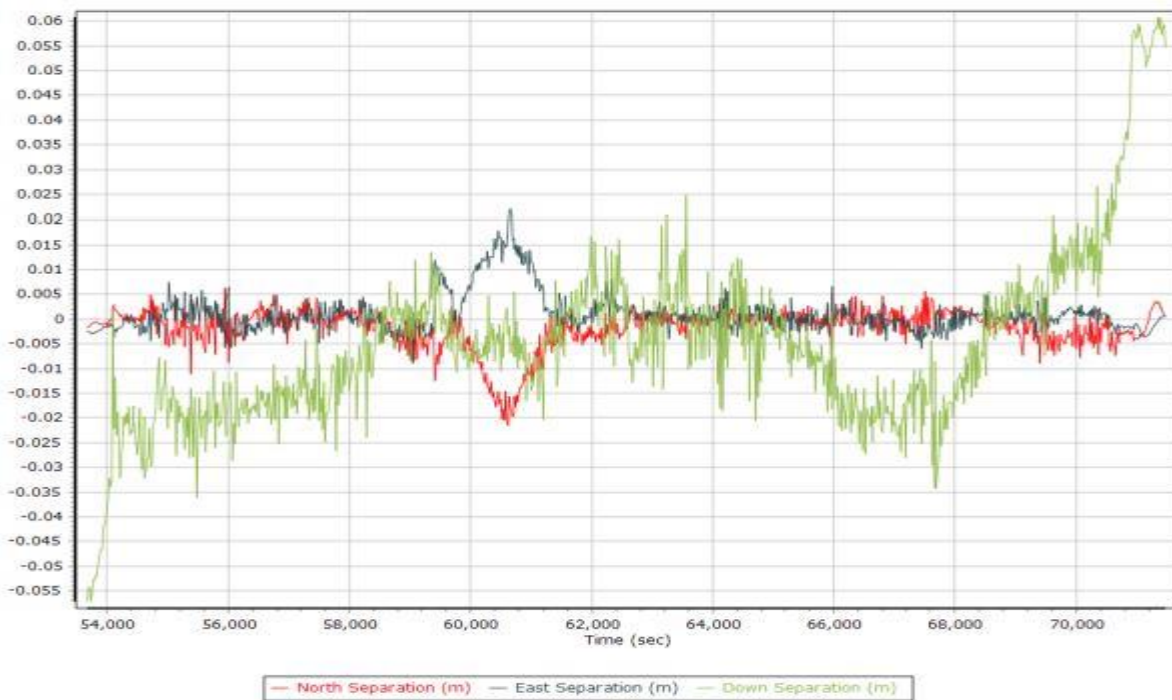

Forward/Reverse Separation