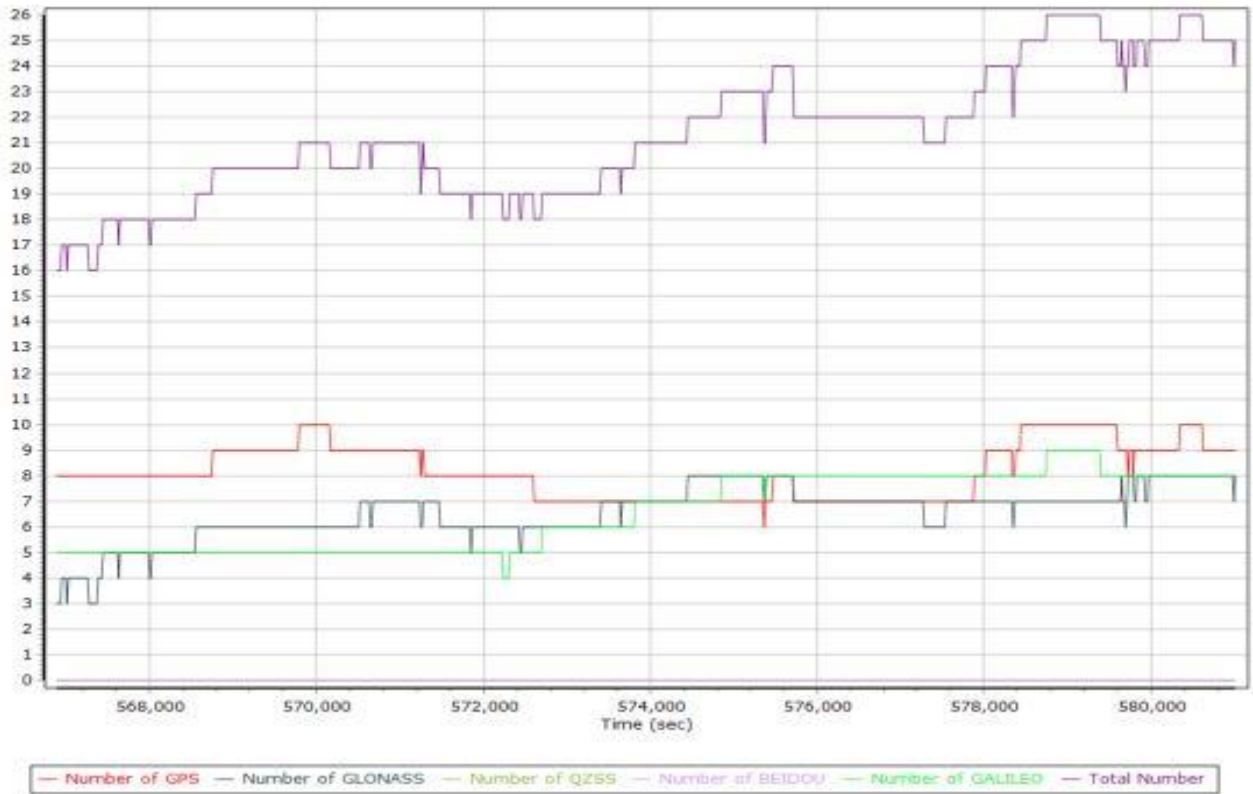

Number of Satellites