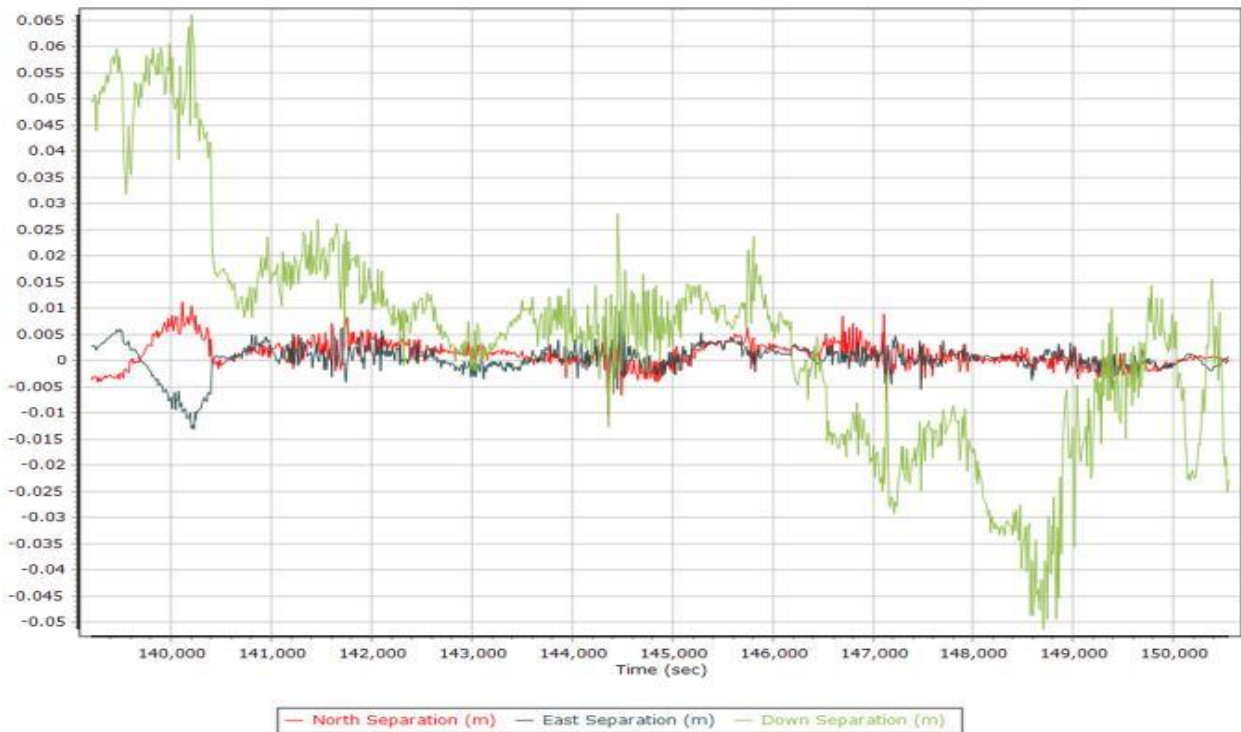

Forward/Reverse Separation