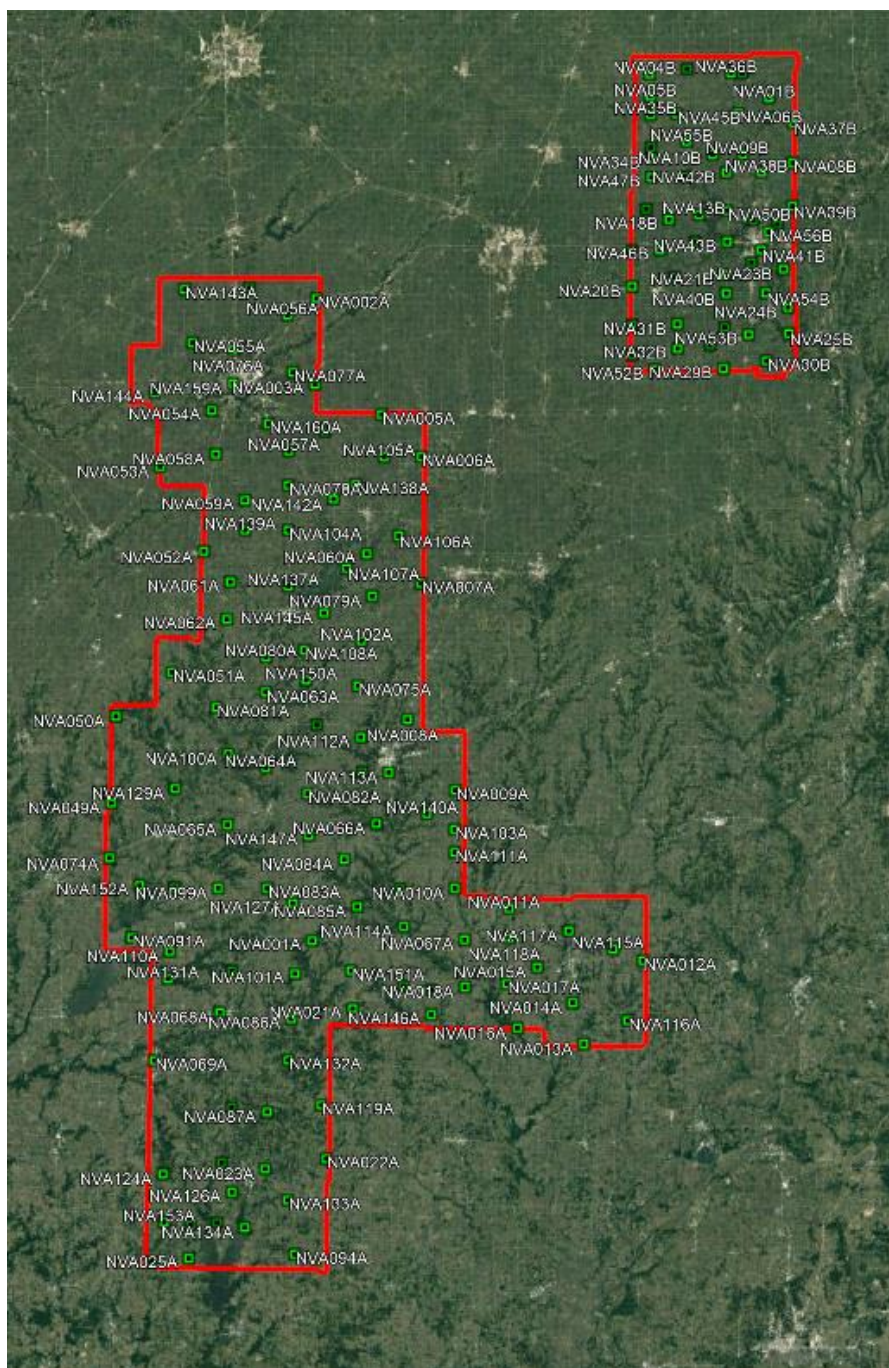

VVA44B	1122042.57	1263903.24	641.47
VVA45B	1118336.14	1308052.28	704.22

Table 10: USGS_IL_SouthCentral_1_2021 LiDAR Validation Checkpoints.

Figure 27: Location of USGS_IL_SouthCentral_1_2021 LiDAR NVA Checkpoints