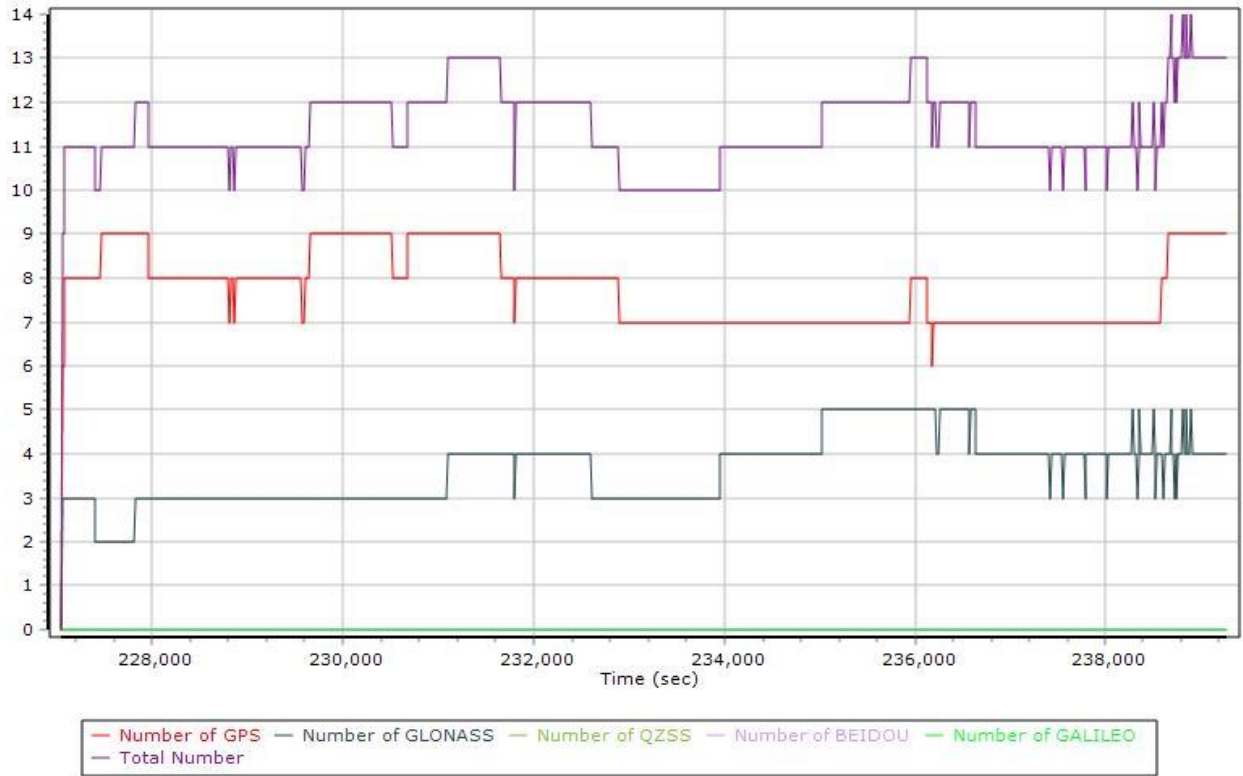

Number of Satellites