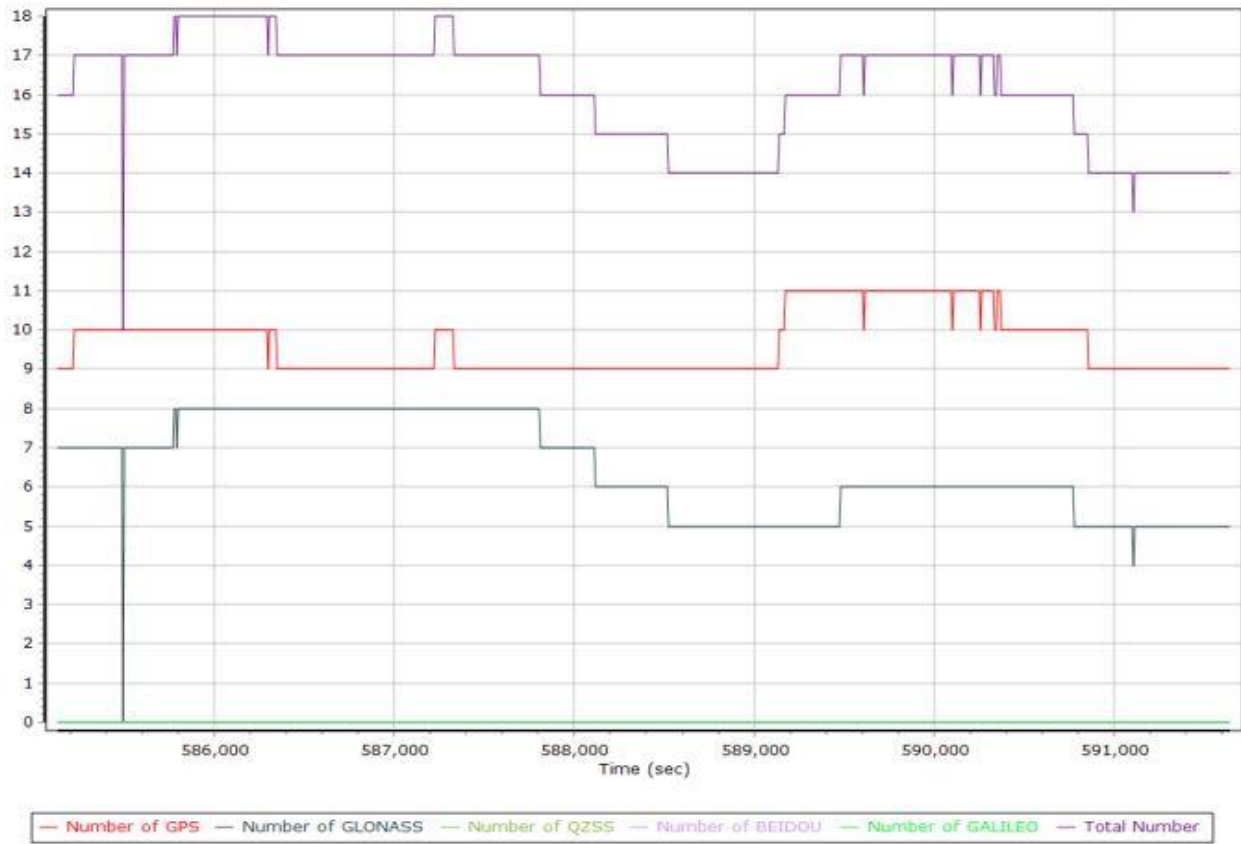

Number of Satellites