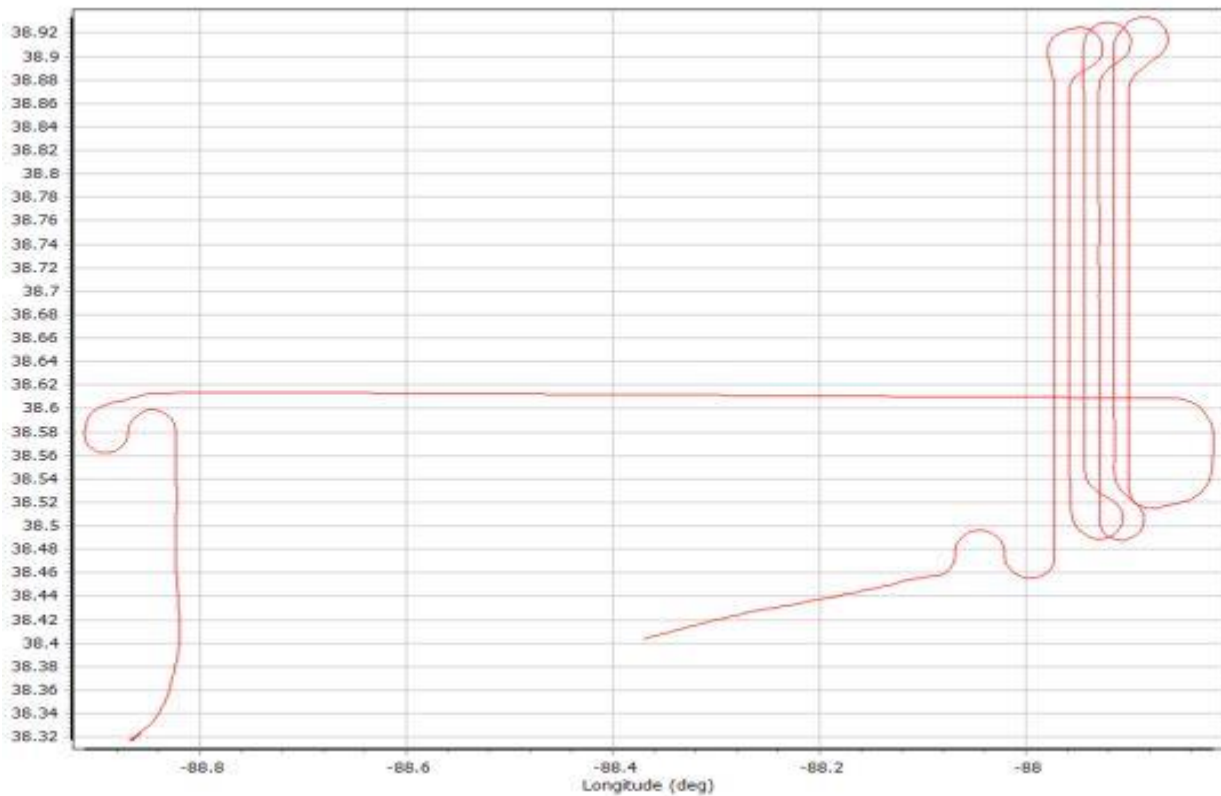

Number of Satellites

Forward/Reverse Separation

PDOP

031221a386.docx QC Report - 7/05/2021 09:17:52
Smoothed Trajectory Information

Top View

GNSS QC

GNSS QC Statistics

Statistics	Min	Max	Mean
Baseline length (km)	0.00	0.00	
Number of GPS SV	8	11	10
Number of GLONASS SV	0	8	7
Number of QZSS SV	0	0	0
Number of BEIDOU SV	0	2	0
Number of GALILEO SV	2	5	3
Total number of SV	12	22	20
PDOP	1.06	1.69	1.19
QC Solution Gaps	0.00	0.00	
Solution Type	Fixed	Float	No solution
Epoch (sec)	7163.00	0.00	0.00
Percentage	100.00	0.00	0.00