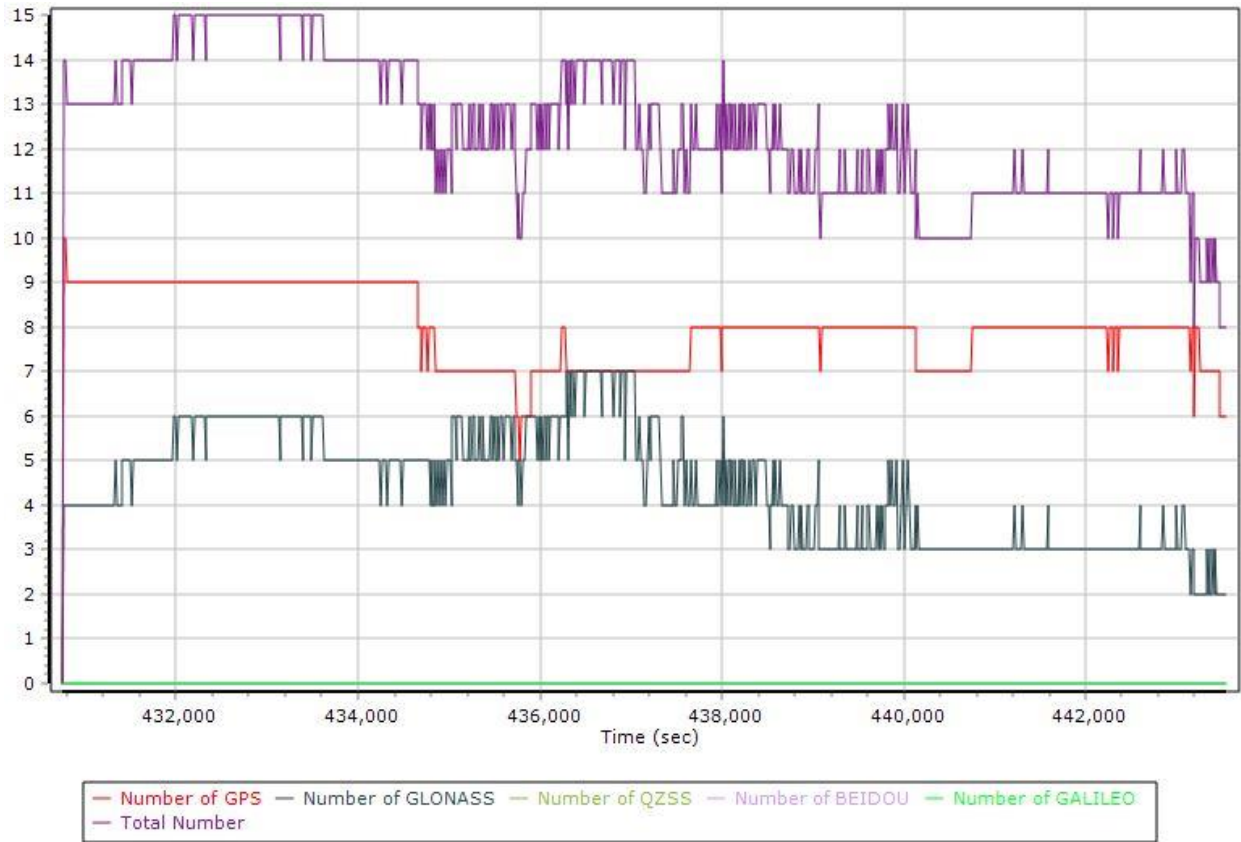

Number of Satellites