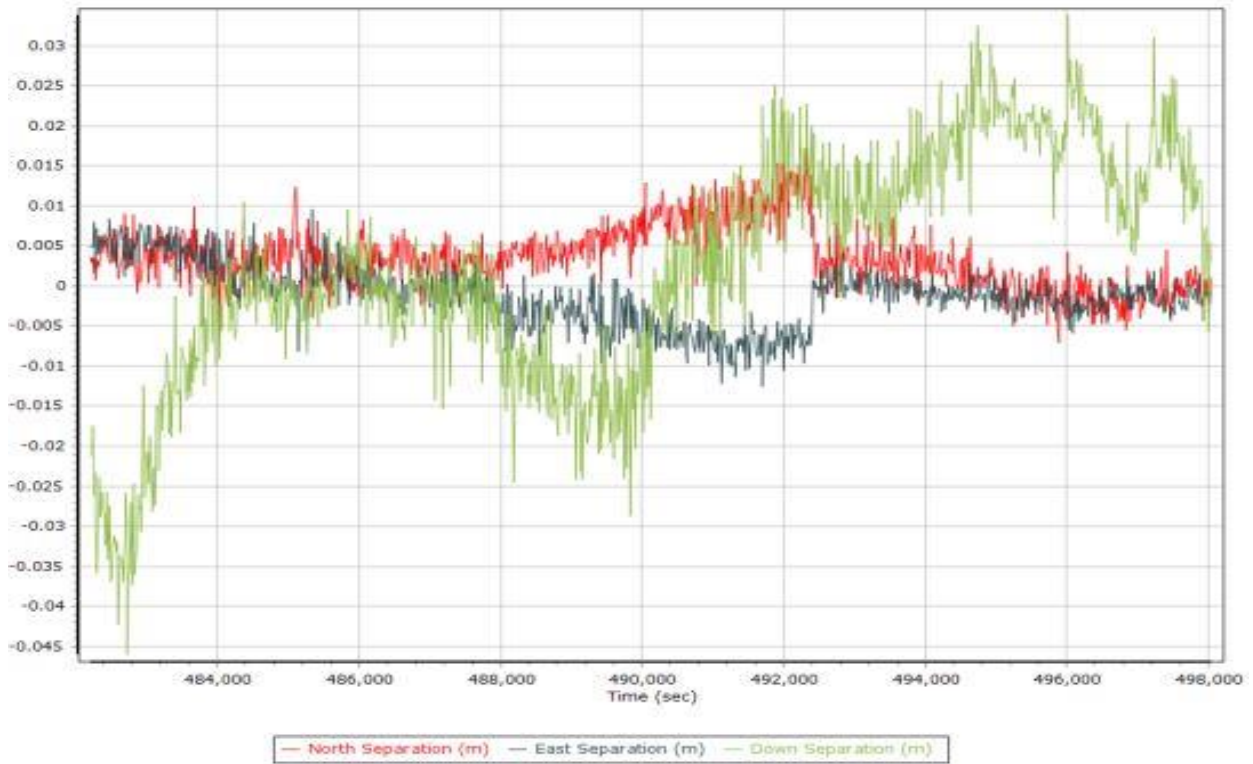

Forward/Reverse Separation