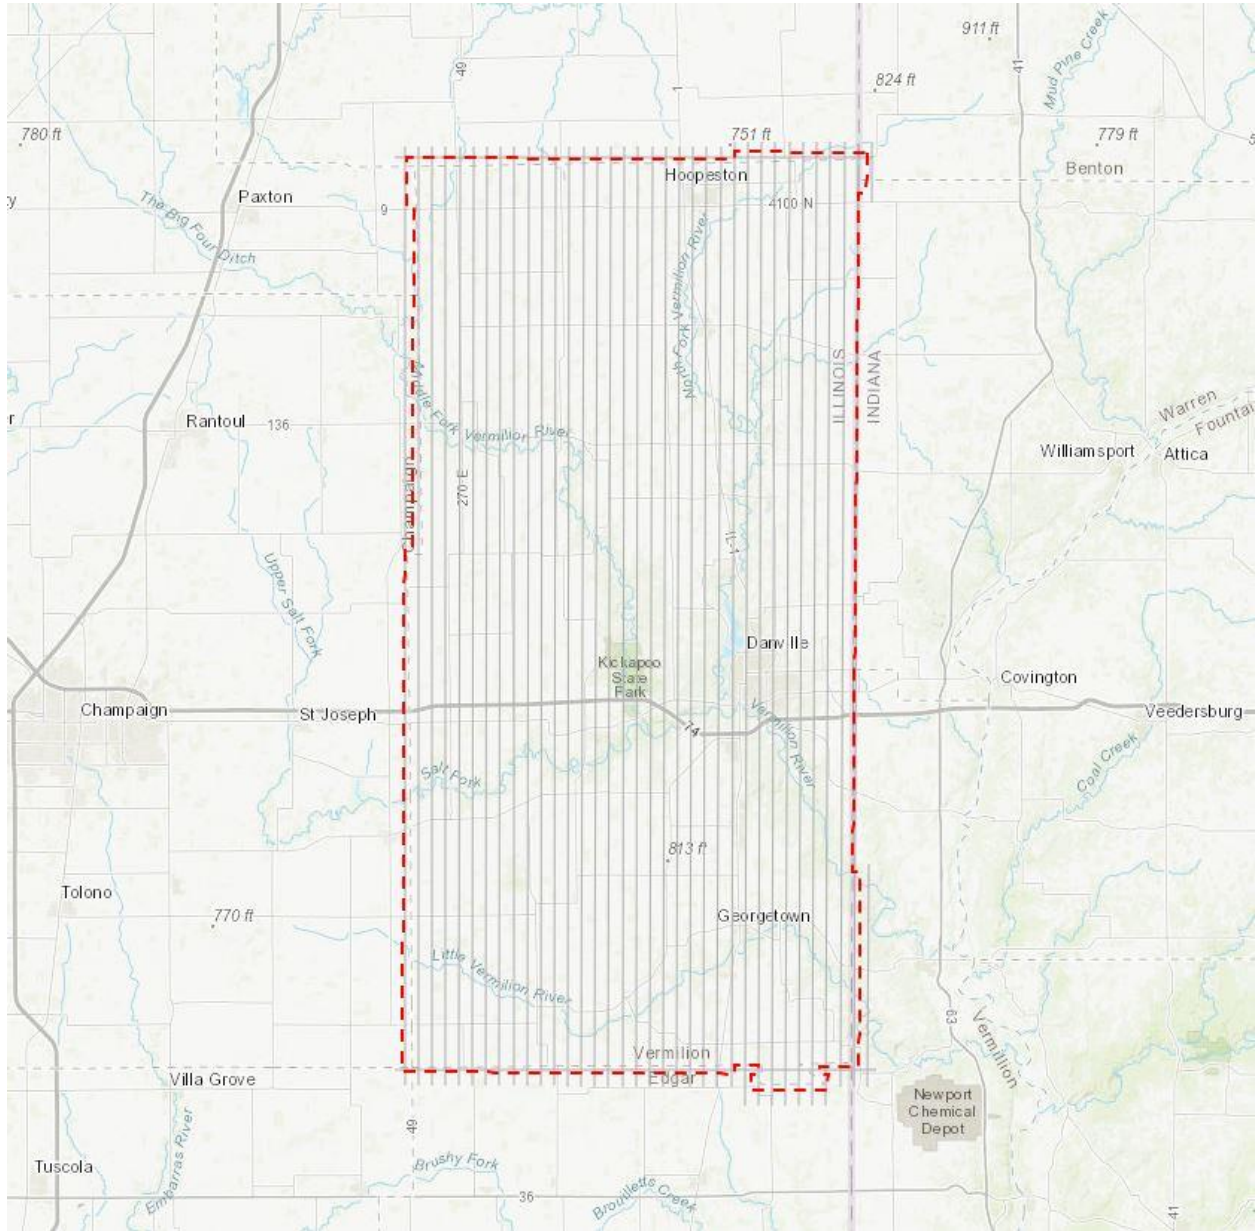

Project tiling footprint

41,502 tiles, 41,490 LAS files, 41,502 DEM tiles, 41,490 Intensity Image tiles were delivered for the project. Each tile's extent is 2000 US Feet by 2000 US Feet. (See Appendix A for a complete listing of delivered tiles.)

The following image is of the Planned Flight Line Overview for the 17 counties of USGS Illinois South Central project area.

Figure 6: Illinois South Central planned flight line overview

Figure 7: IL South Central project Lidar swath coverage.

Figure 8: IL South Central project Combined project SBET

Aerial Services, Inc. LiDAR Acquisition Details and System parameters

Aerial Services, Inc. performed the LiDAR Acquisition and Calibration for the far northeastern section of this project area Vermillion County, Illinois.

Figure 9: ASI planned flight line overview of Vermillion County

Aerial Services, Inc. planned 36 passes for the entire USGS Illinois South Central project area, of which all passes wholly or partially covered the of USGS_IL_SouthCentral_1_2021 project area, as well as a series of cross flightlines for quality control during processing and are not included in delivery. In order to reduce any margin for error in the flight plan, Aerial Services, Inc. followed FEMA's Appendix A guidelines for flight planning and, at a minimum, includes the following criteria: