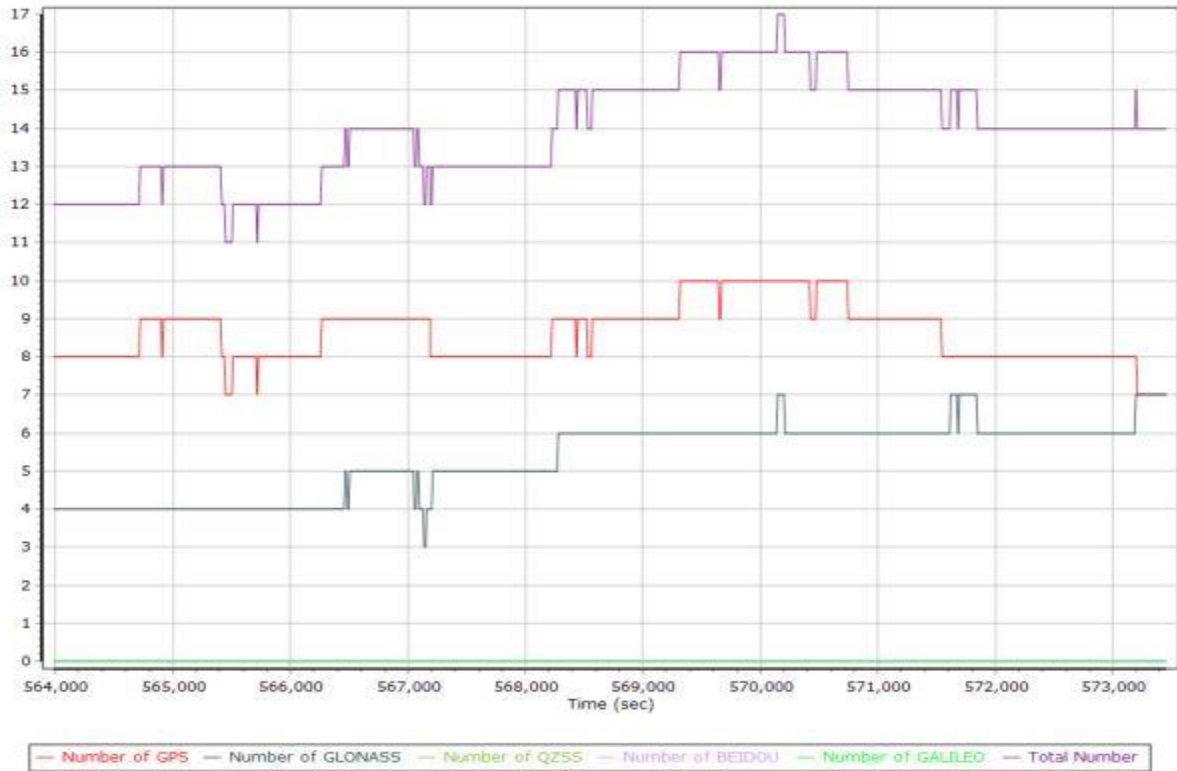

Number of Satellites