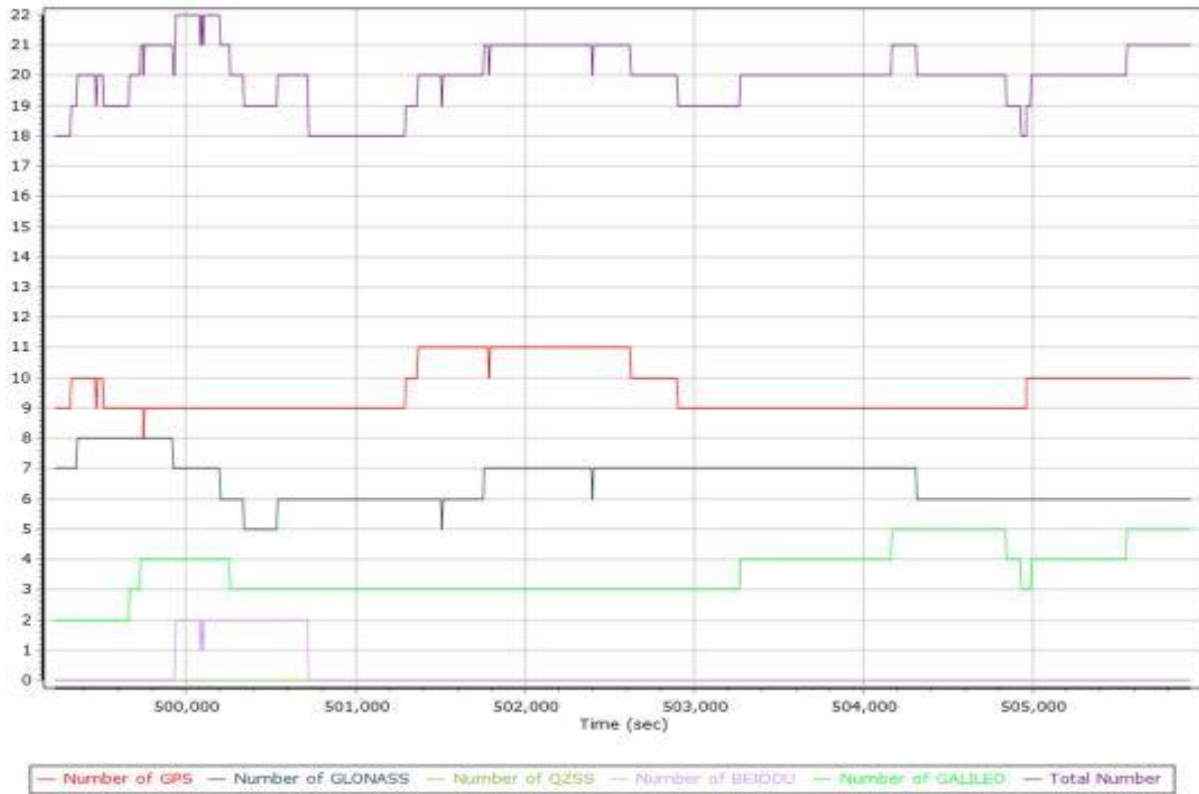

Number of Satellites