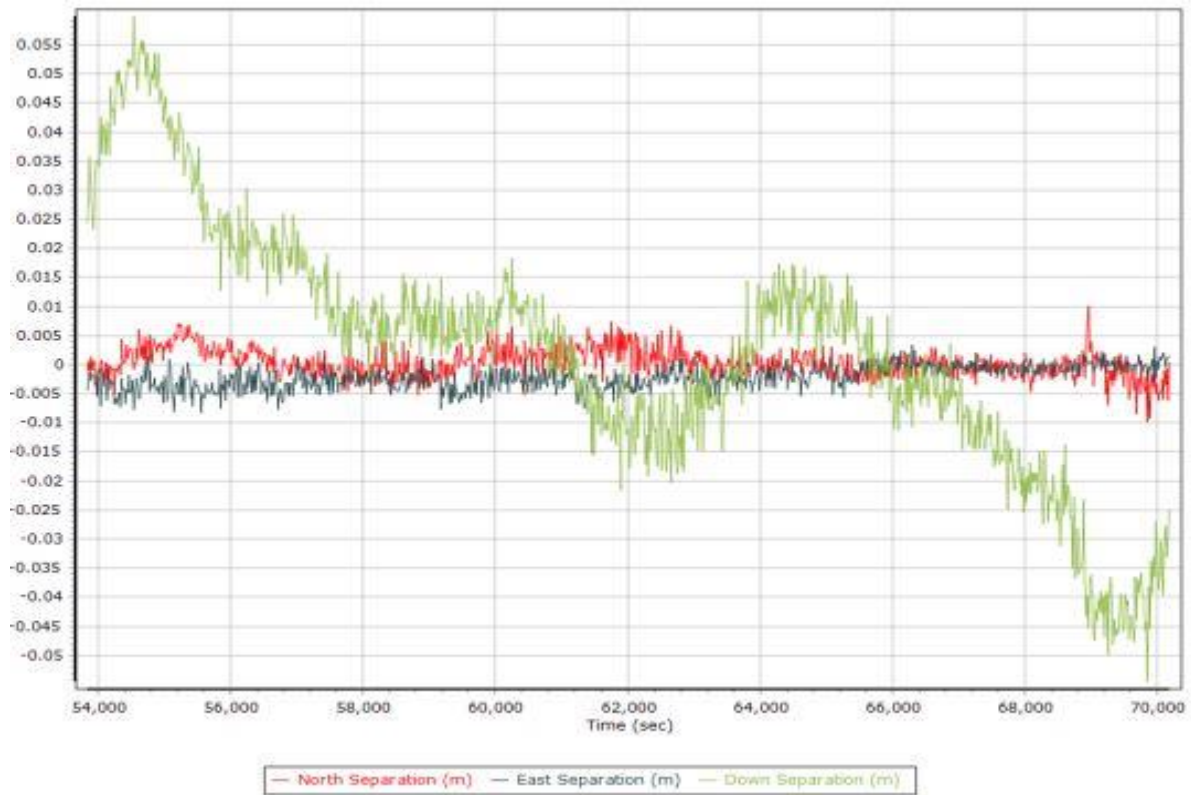

Forward/Reverse Separation