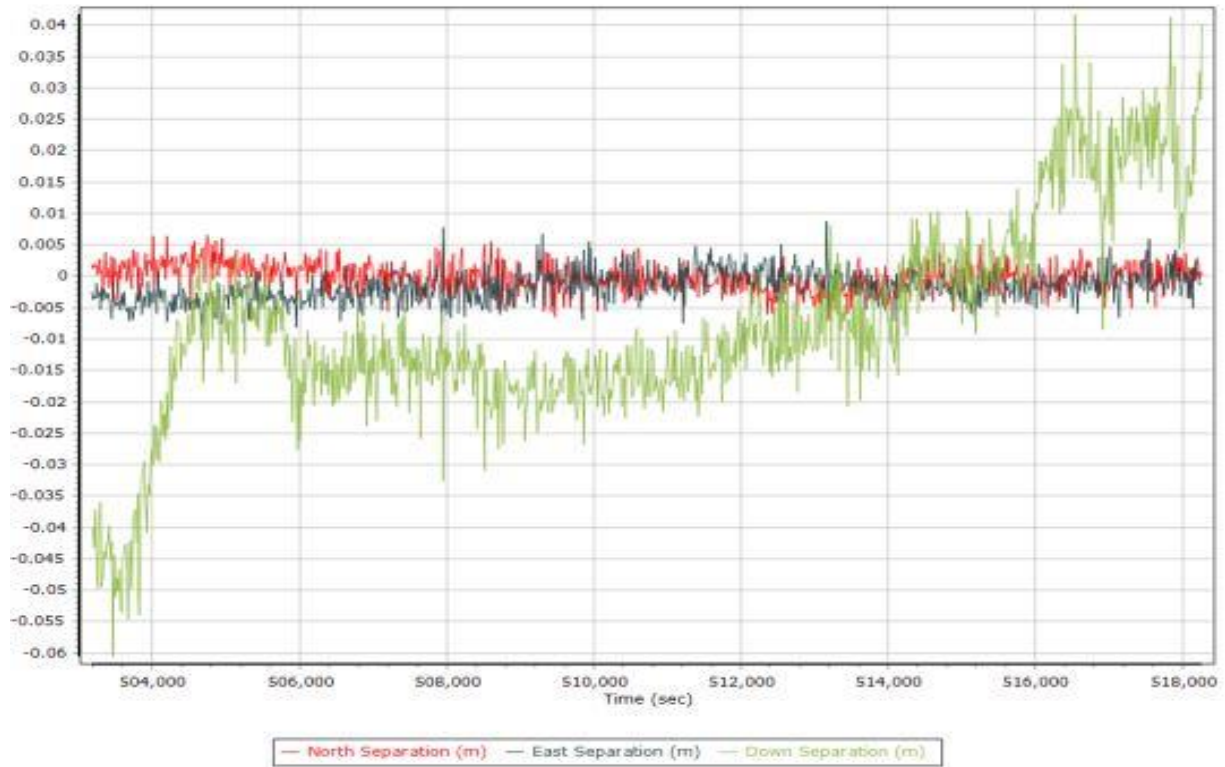

Forward/Reverse Separation