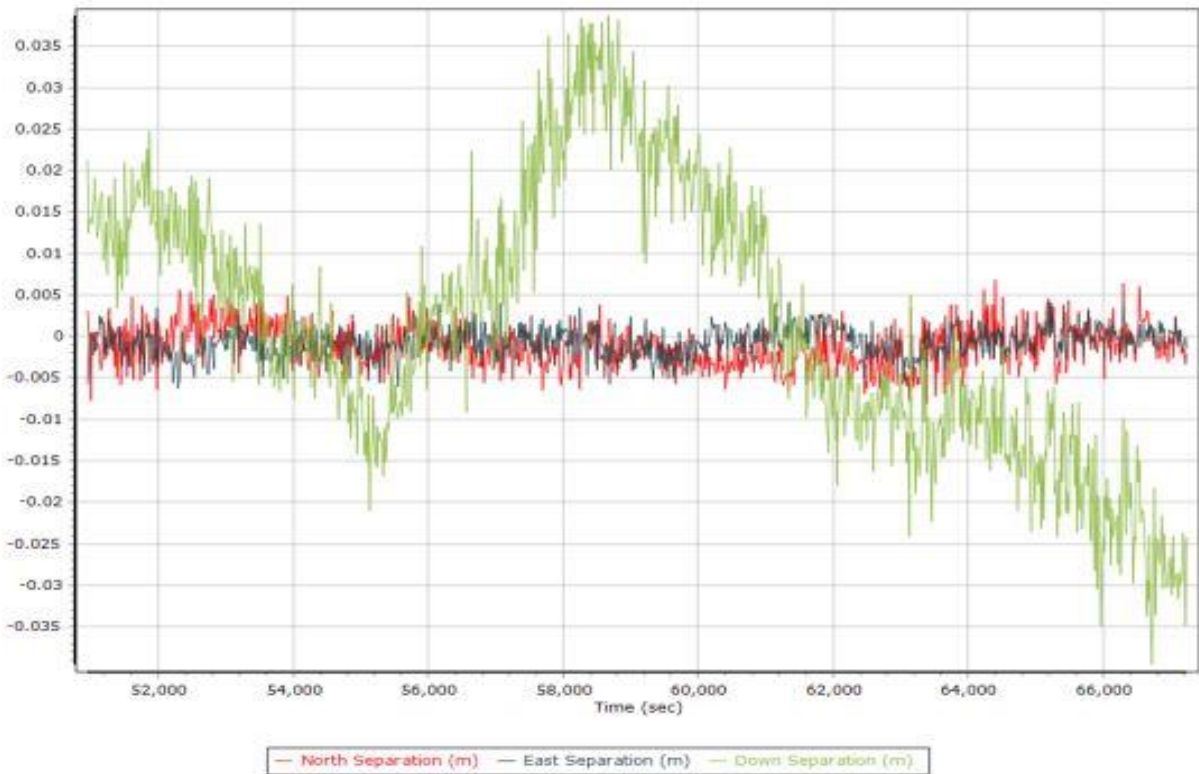

Forward/Reverse Separation