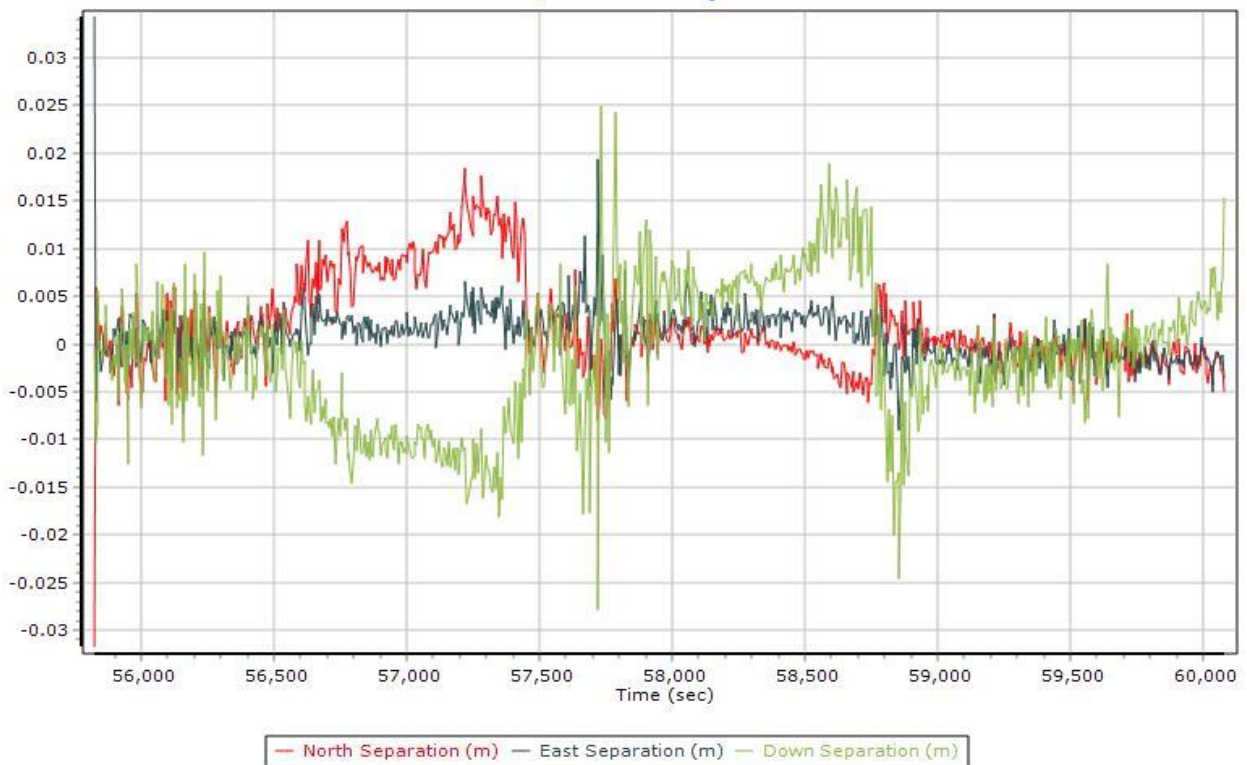

Forward/Reverse Separation