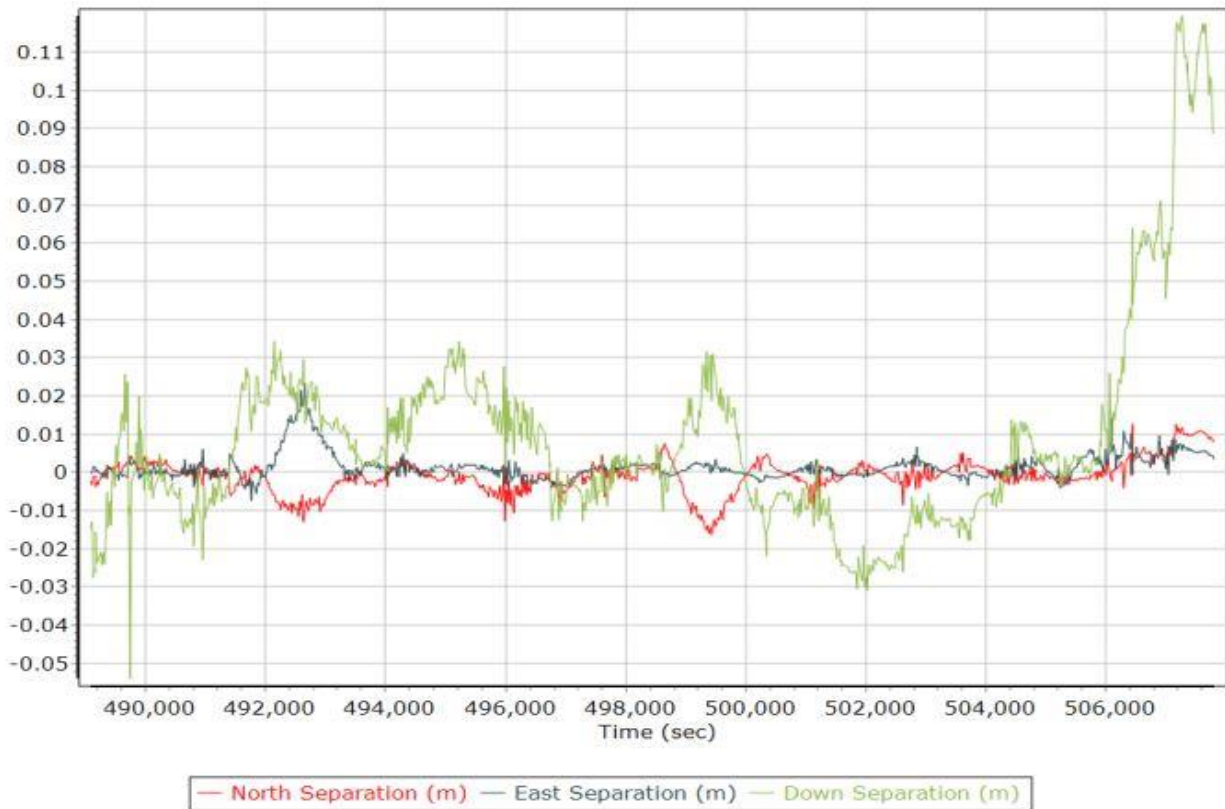

Forward/Reverse Separation