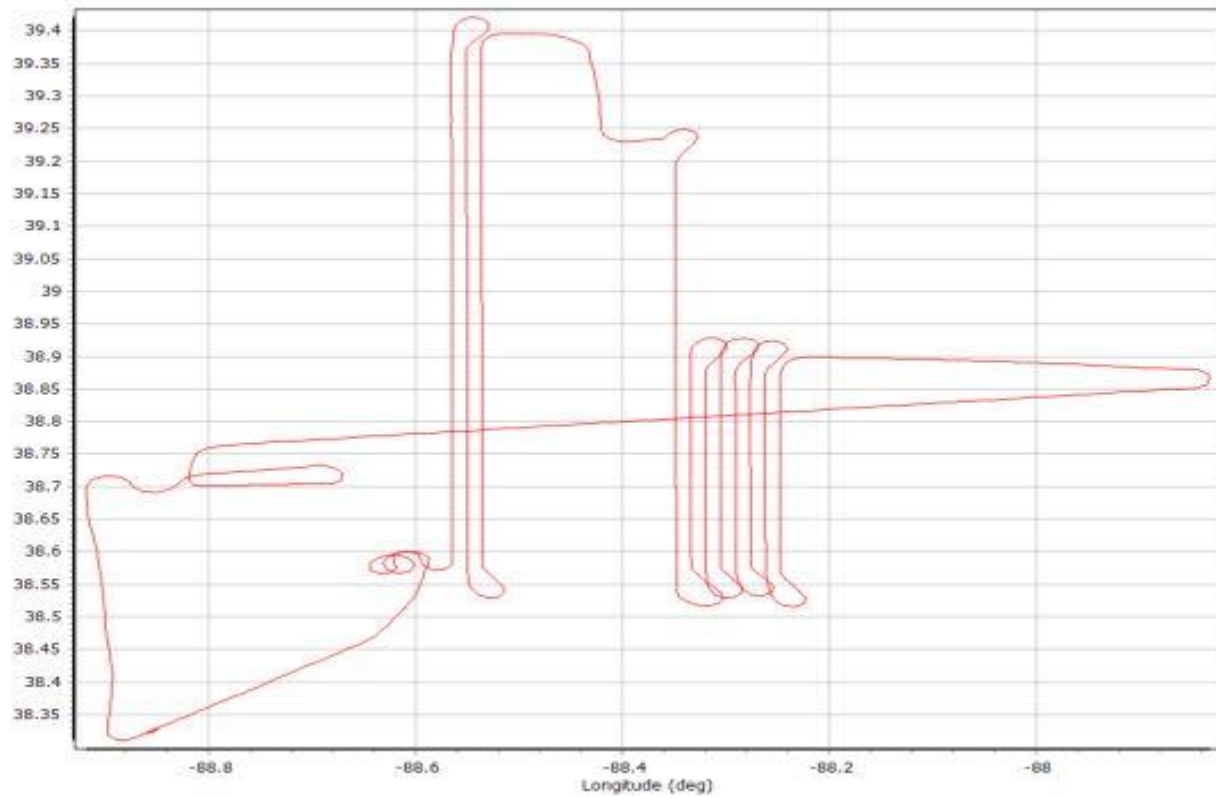

Number of Satellites

Forward/Reverse Separation

PDOP

040321a448.docx QC Report - 7/05/2021 09:43:33
Smoothed Trajectory Information

Top View

GNSS QC

GNSS QC Statistics

Statistics	Min	Max	Mean
Baseline length (km)	0.00	0.00	
Number of GPS SV	4	10	8
Number of GLONASS SV	3	8	6
Number of QZSS SV	0	0	0
Number of BEIDOU SV	0	0	0
Number of GALILEO SV	4	9	7
Total number of SV	12	26	21
PDOP	1.03	1.55	1.17
QC Solution Gaps	0.00	0.00	
Solution Type	Fixed	Float	No solution
Epoch (sec)	14558.00	0.00	0.00
Percentage	100.00	0.00	0.00