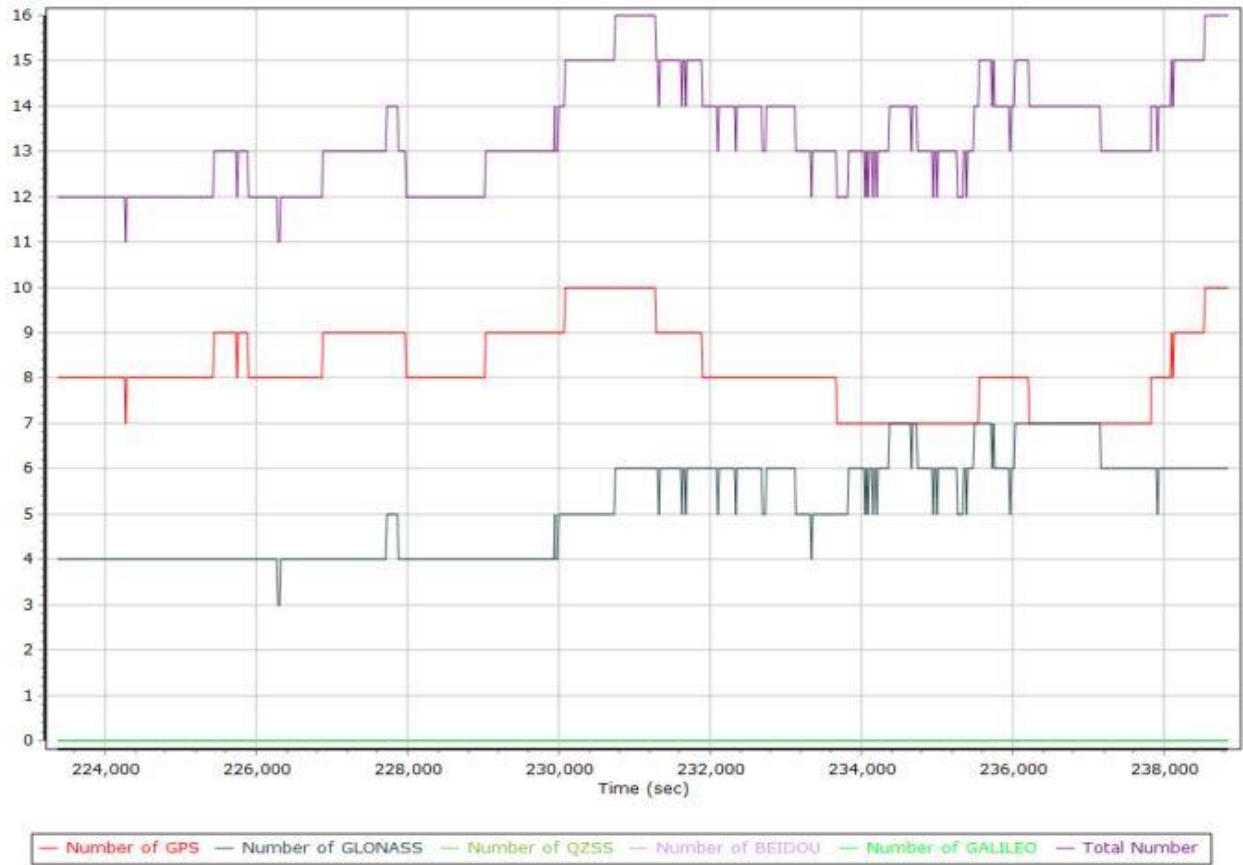

Number of Satellites