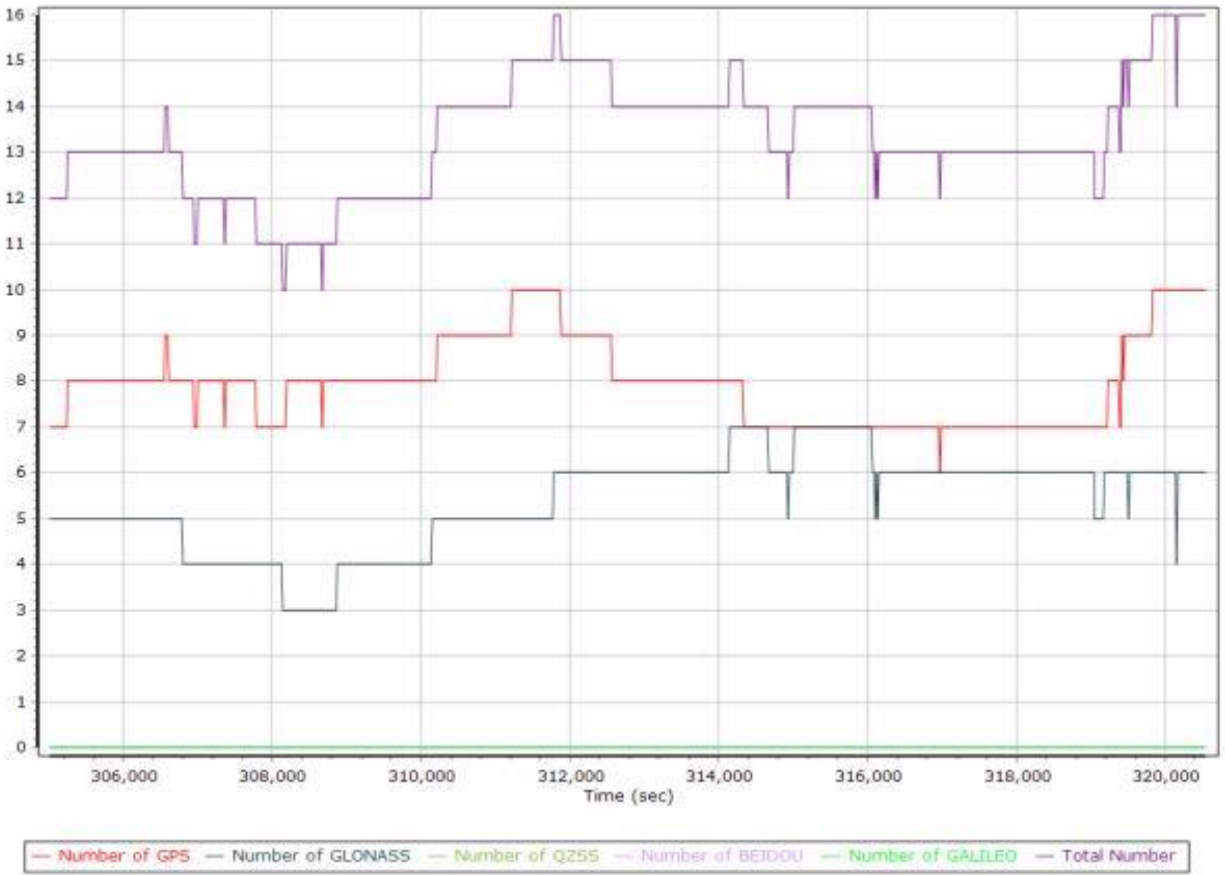

Number of Satellites