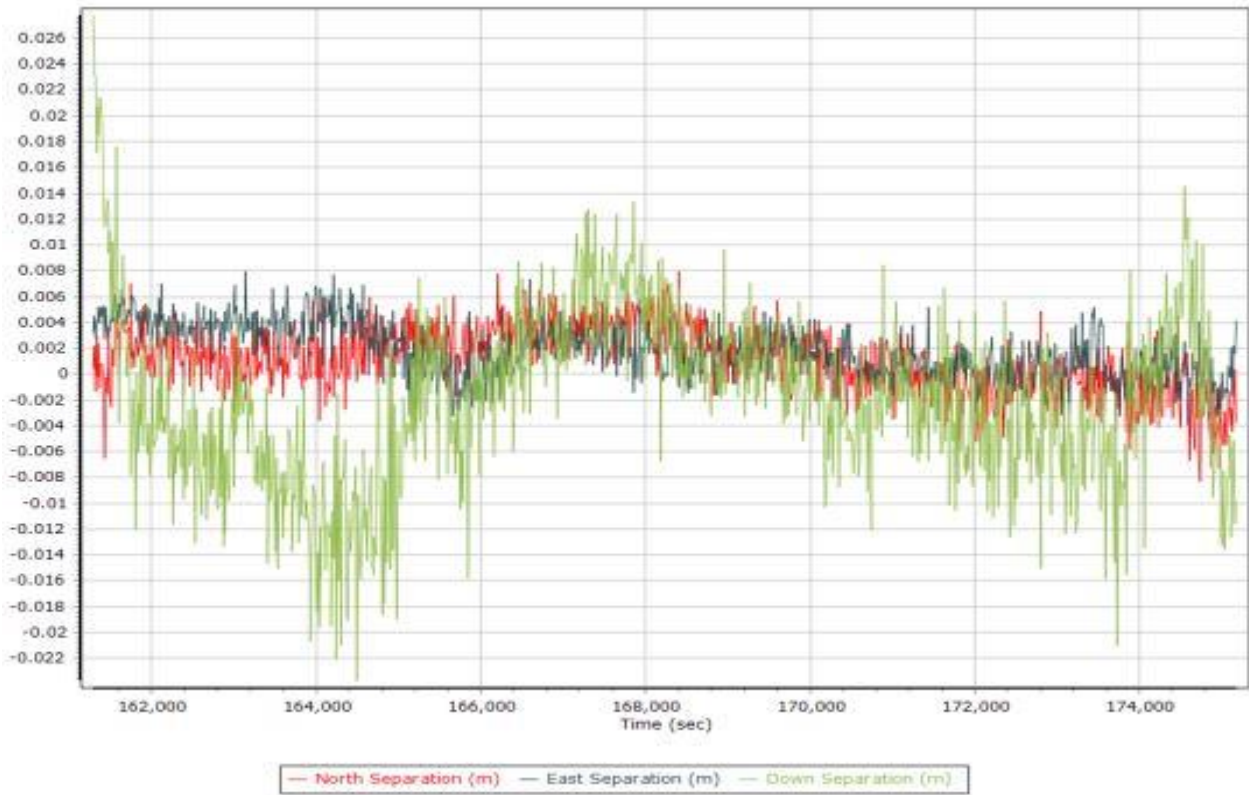

Forward/Reverse Separation