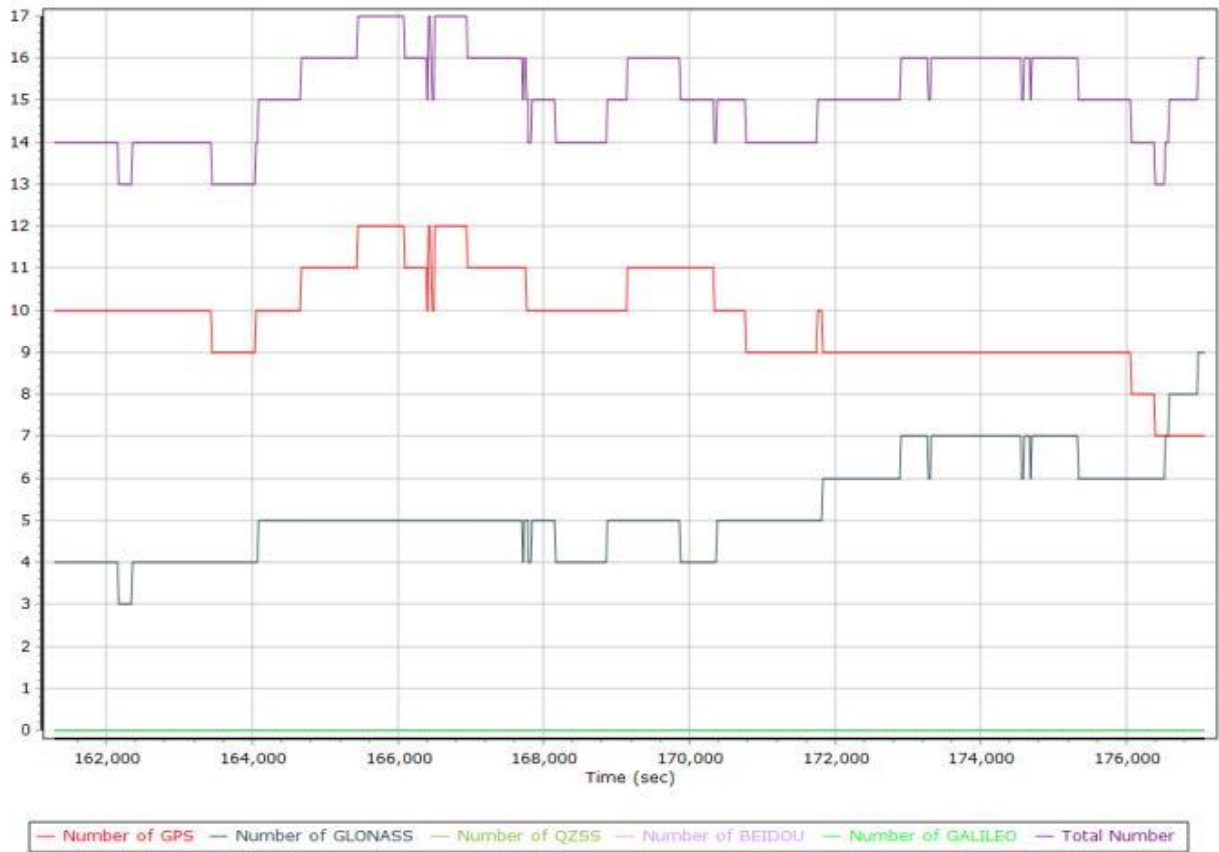

Number of Satellites