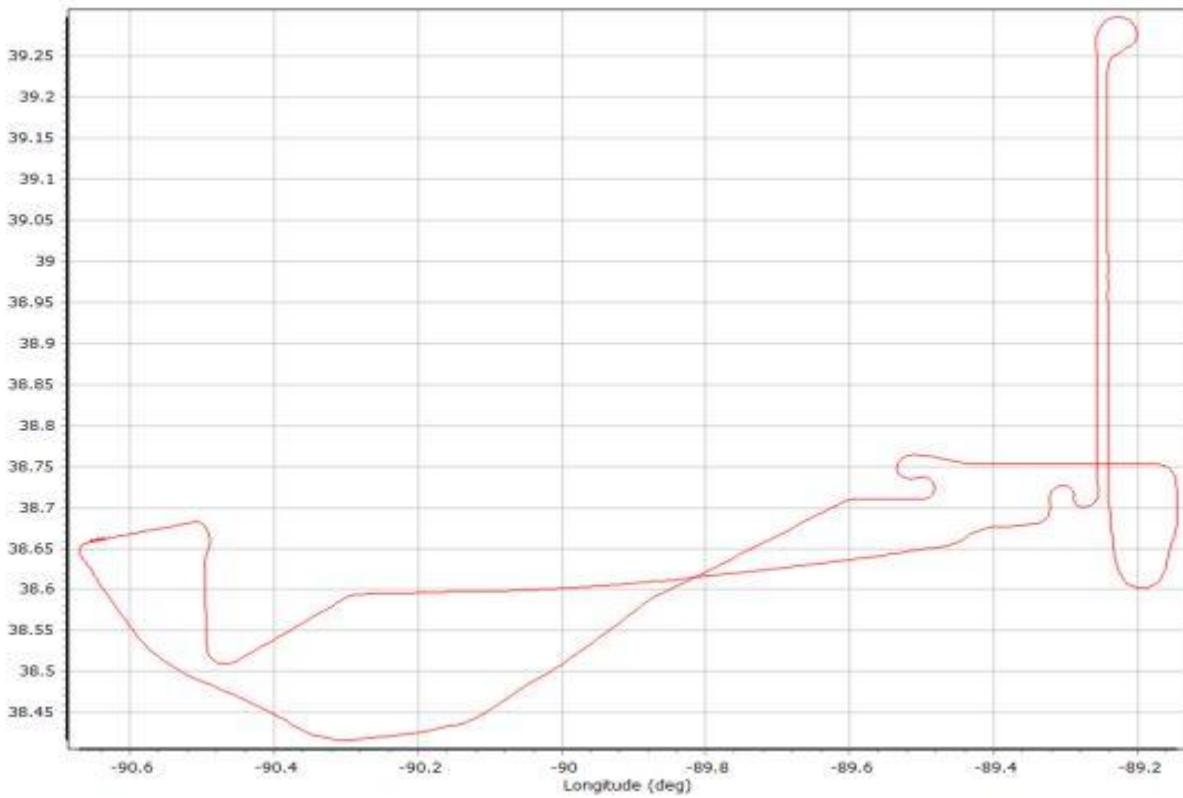

Number of Satellites

Forward/Reverse Separation

PDOP

030621c386.docx QC Report - 7/05/2021 09:29:00
Smoothed Trajectory Information

Top View

GNSS QC

GNSS QC Statistics

Statistics	Min	Max	Mean
Baseline length (km)	0.00	0.00	
Number of GPS SV	5	9	8
Number of GLONASS SV	0	8	5
Number of QZSS SV	0	0	0
Number of BEIDOU SV	0	2	2
Number of GALILEO SV	0	7	4
Total number of SV	10	24	19
PDOP	0.99	2.17	1.26
QC Solution Gaps	0.00	0.00	
Solution Type	Fixed	Float	No solution
Epoch (sec)	7731.00	0.00	0.00
Percentage	100.00	0.00	0.00