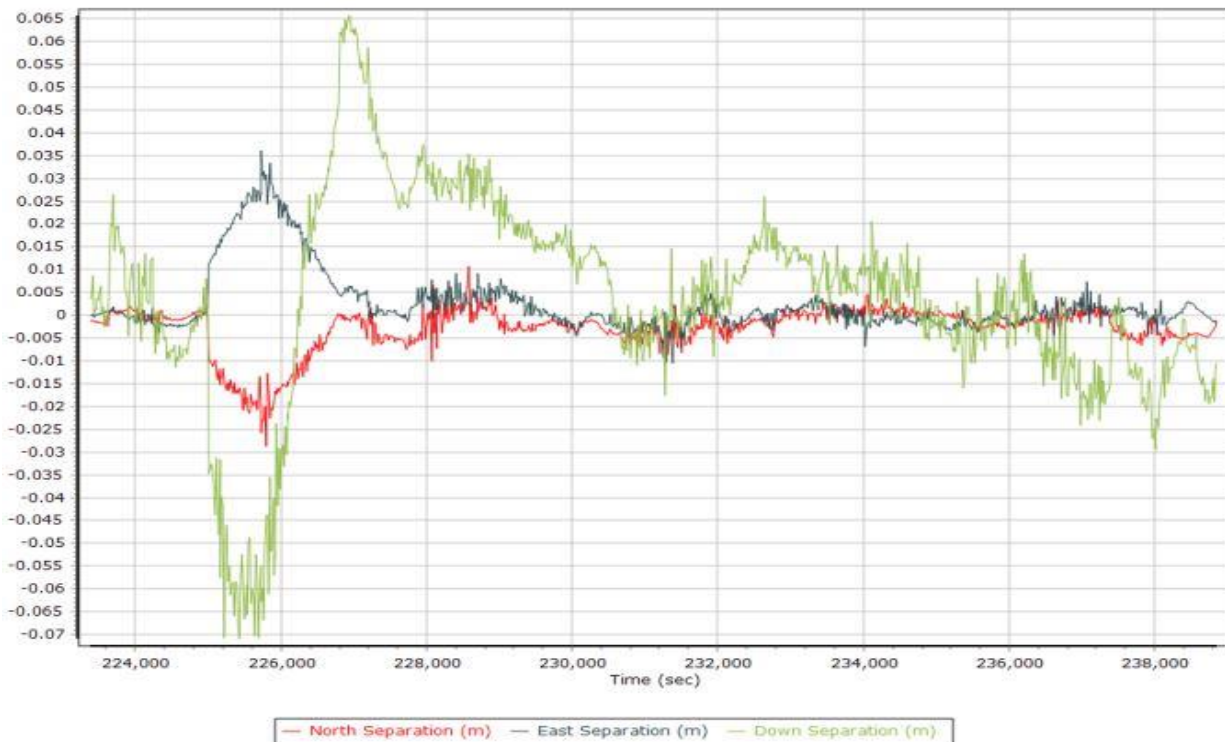

Forward/Reverse Separation