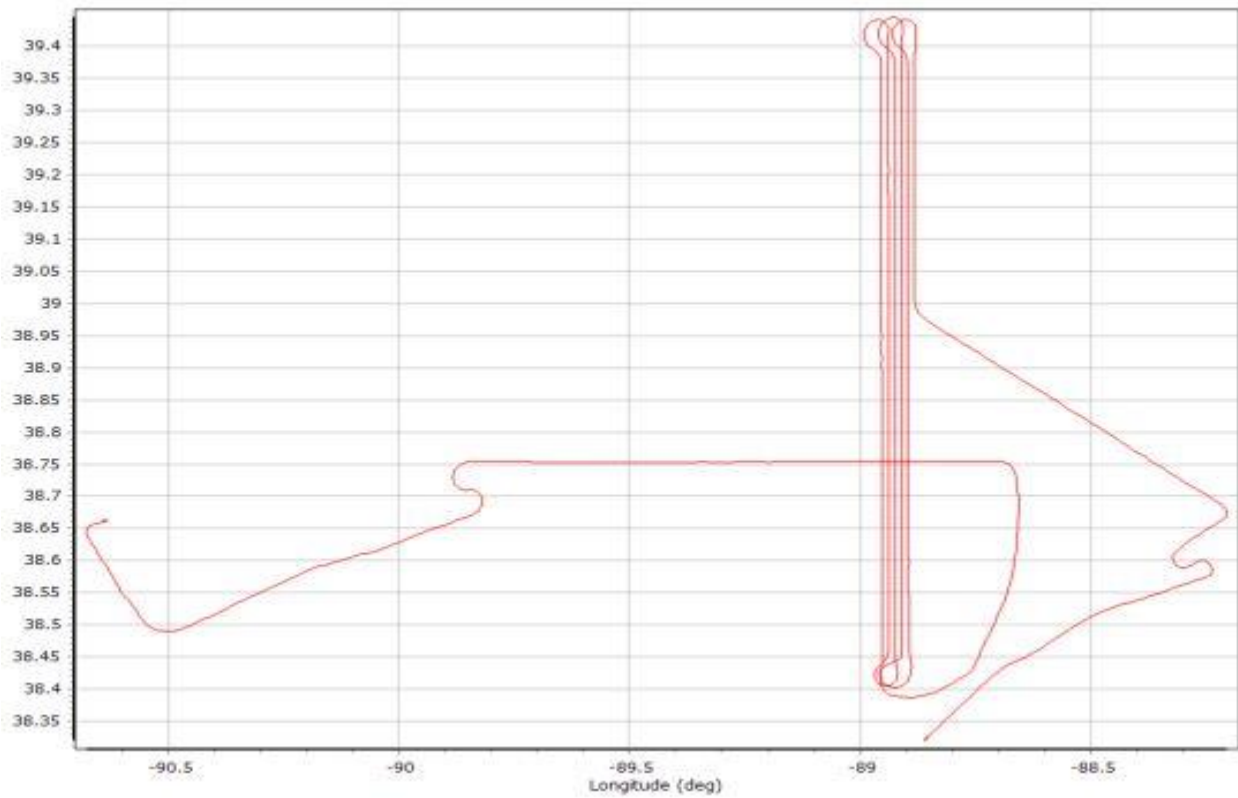

Number of Satellites

Forward/Reverse Separation

PDOP

030921a386.docx QC Report - 7/05/2021 09:19:11
Smoothed Trajectory Information

Top View

GNSS QC

GNSS QC Statistics

Statistics	Min	Max	Mean
Baseline length (km)	0.00	0.00	
Number of GPS SV	6	11	9
Number of GLONASS SV	0	8	6
Number of QZSS SV	0	0	0
Number of BEIDOU SV	0	2	1
Number of GALILEO SV	3	7	6
Total number of SV	15	24	21
PDOP	0.98	1.50	1.20
QC Solution Gaps	0.00	0.00	
Solution Type	Fixed	Float	No solution
Epoch (sec)	15127.00	0.00	0.00
Percentage	100.00	0.00	0.00