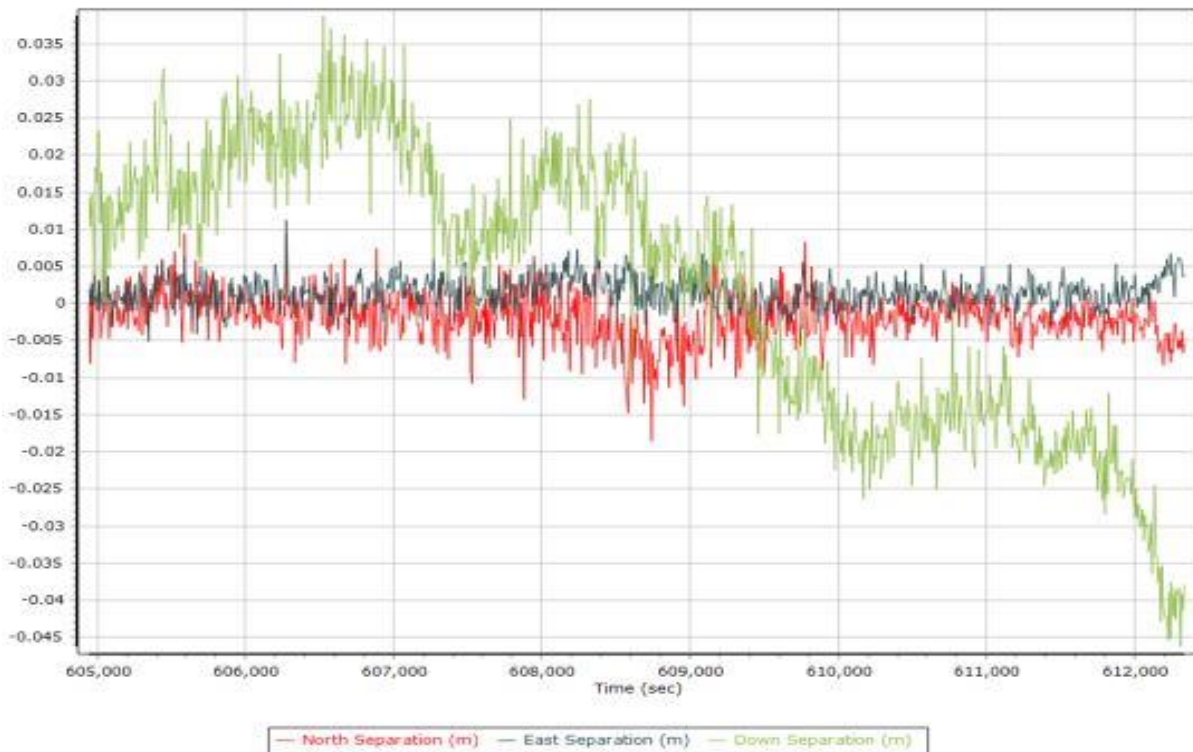

Forward/Reverse Separation