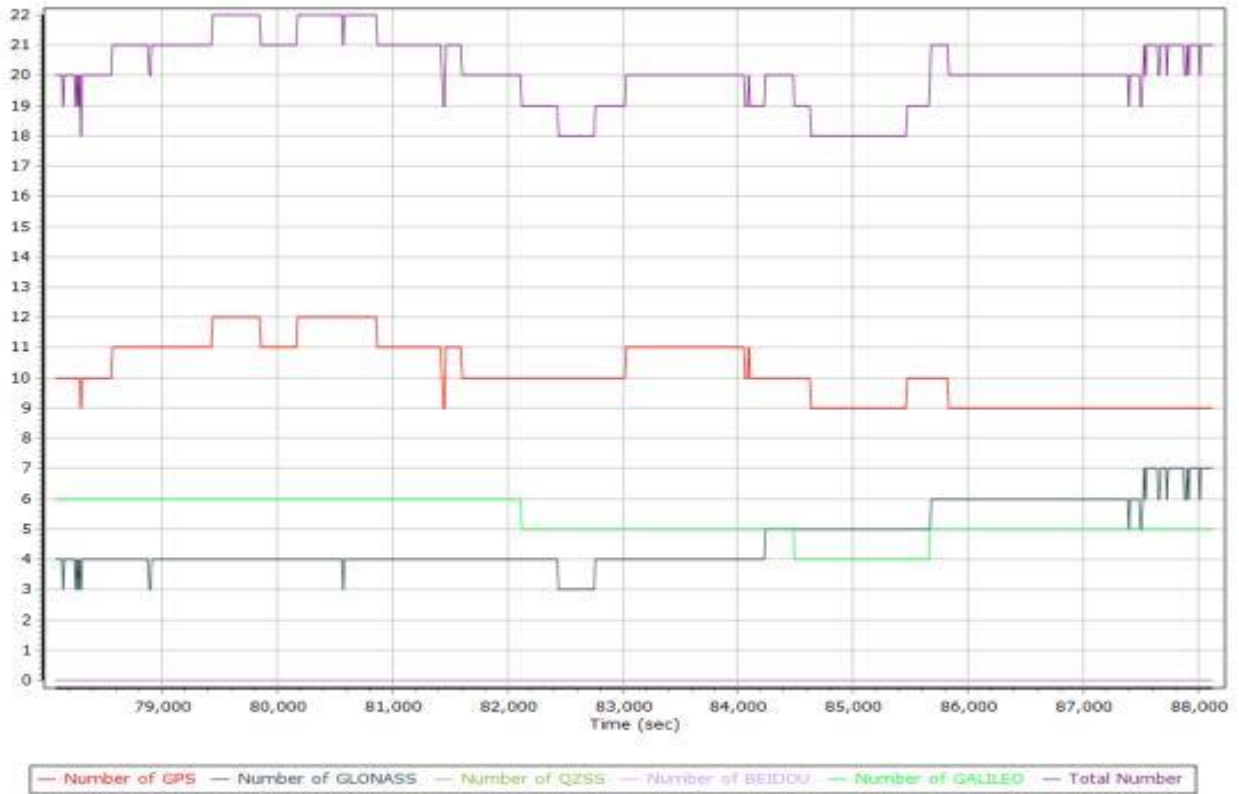

Number of Satellites