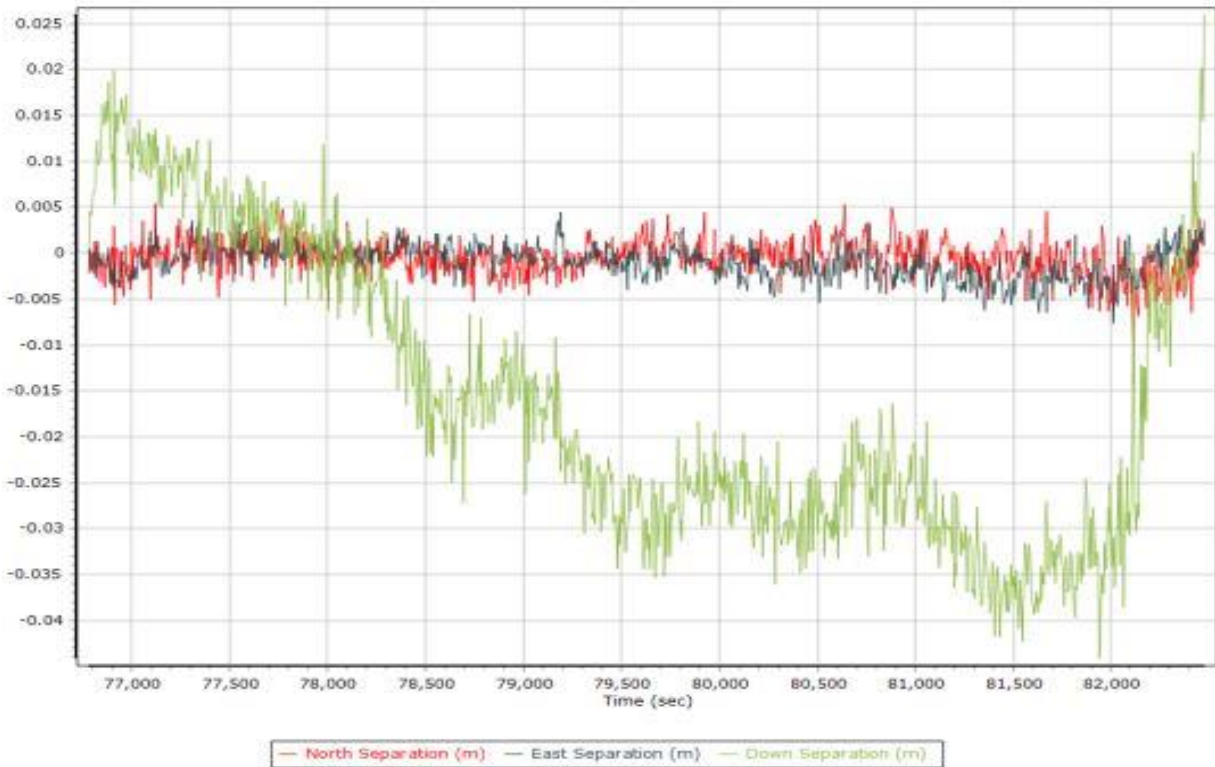

Forward/Reverse Separation