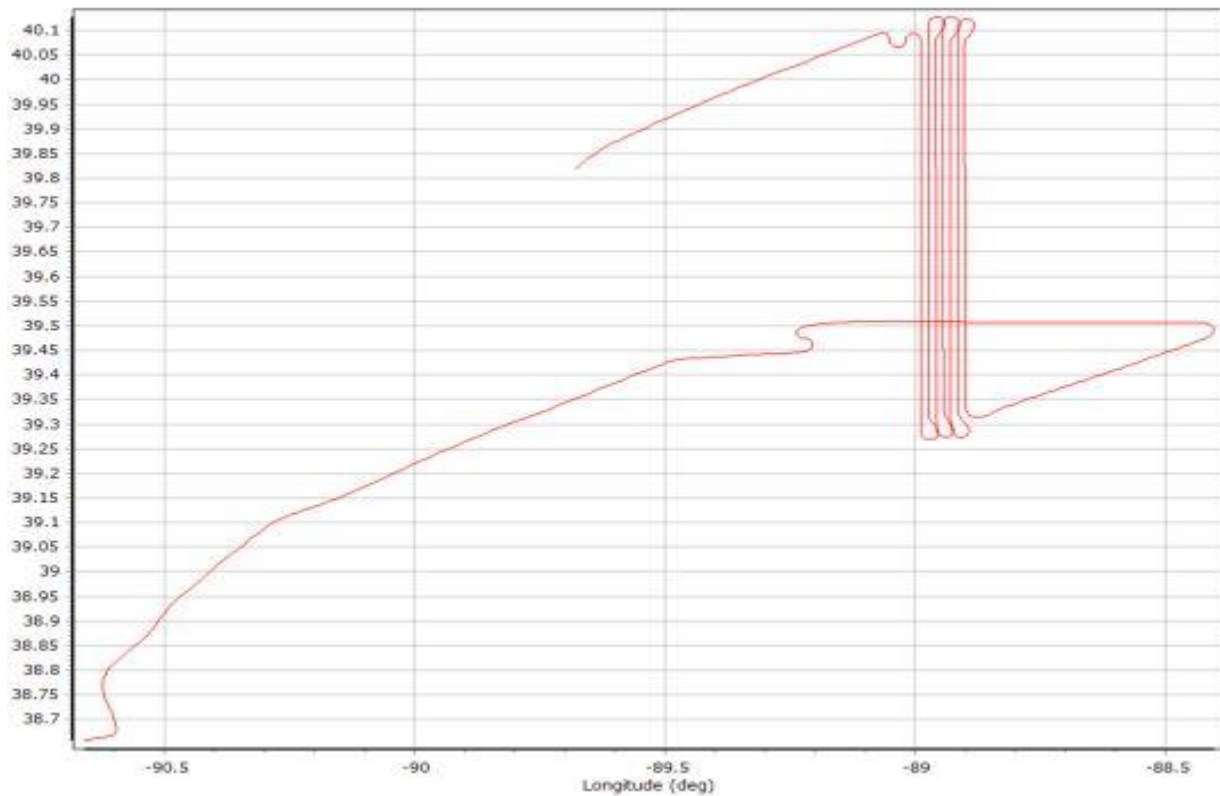

Number of Satellites

Forward/Reverse Separation

PDOP

031221a448.docx QC Report - 7/05/2021 09:40:08
Smoothed Trajectory Information

Top View

GNSS QC

GNSS QC Statistics

Statistics	Min	Max	Mean
Baseline length (km)	0.00	0.00	
Number of GPS SV	6	10	8
Number of GLONASS SV	4	8	7
Number of QZSS SV	0	0	0
Number of BEIDOU SV	0	0	0
Number of GALILEO SV	4	6	6
Total number of SV	16	23	20
PDOP	1.07	1.90	1.25
QC Solution Gaps	4169.00	4169.00	
Solution Type	Fixed	Float	No solution
Epoch (sec)	15179.00	0.00	4169.00
Percentage	78.45	0.00	21.55