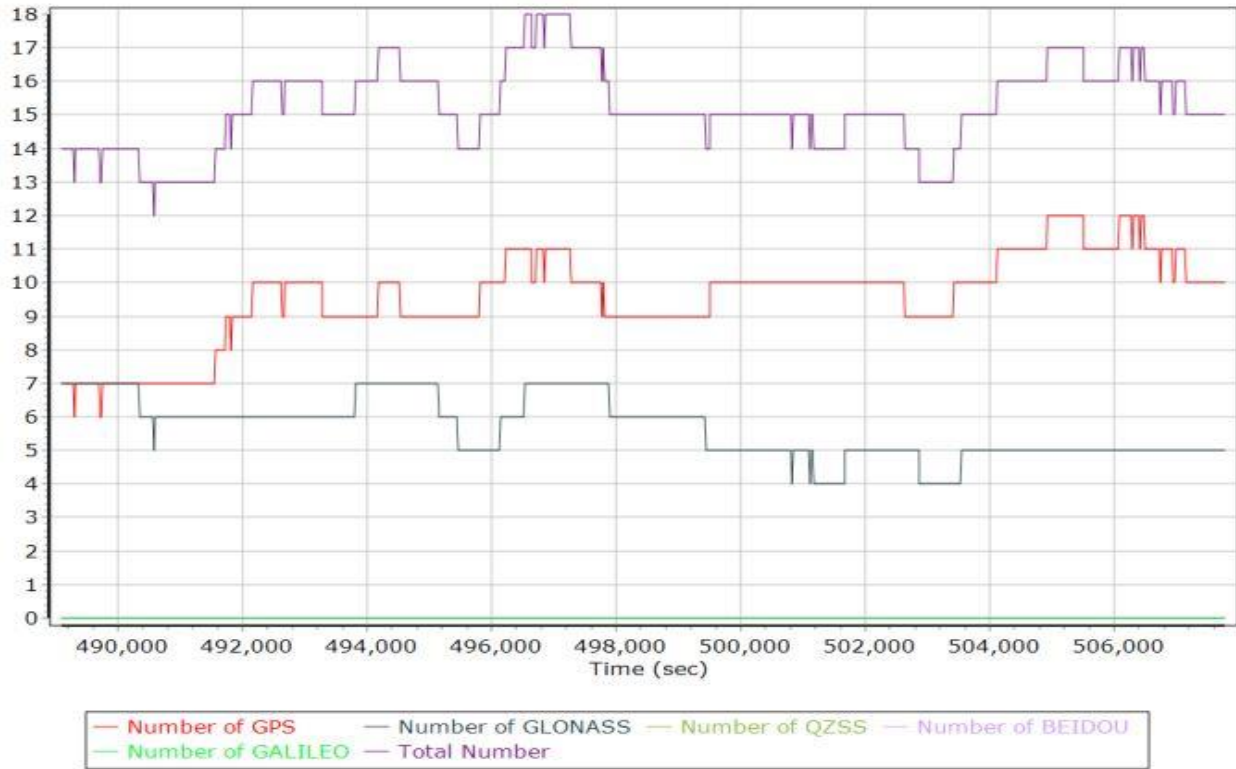

Number of Satellites