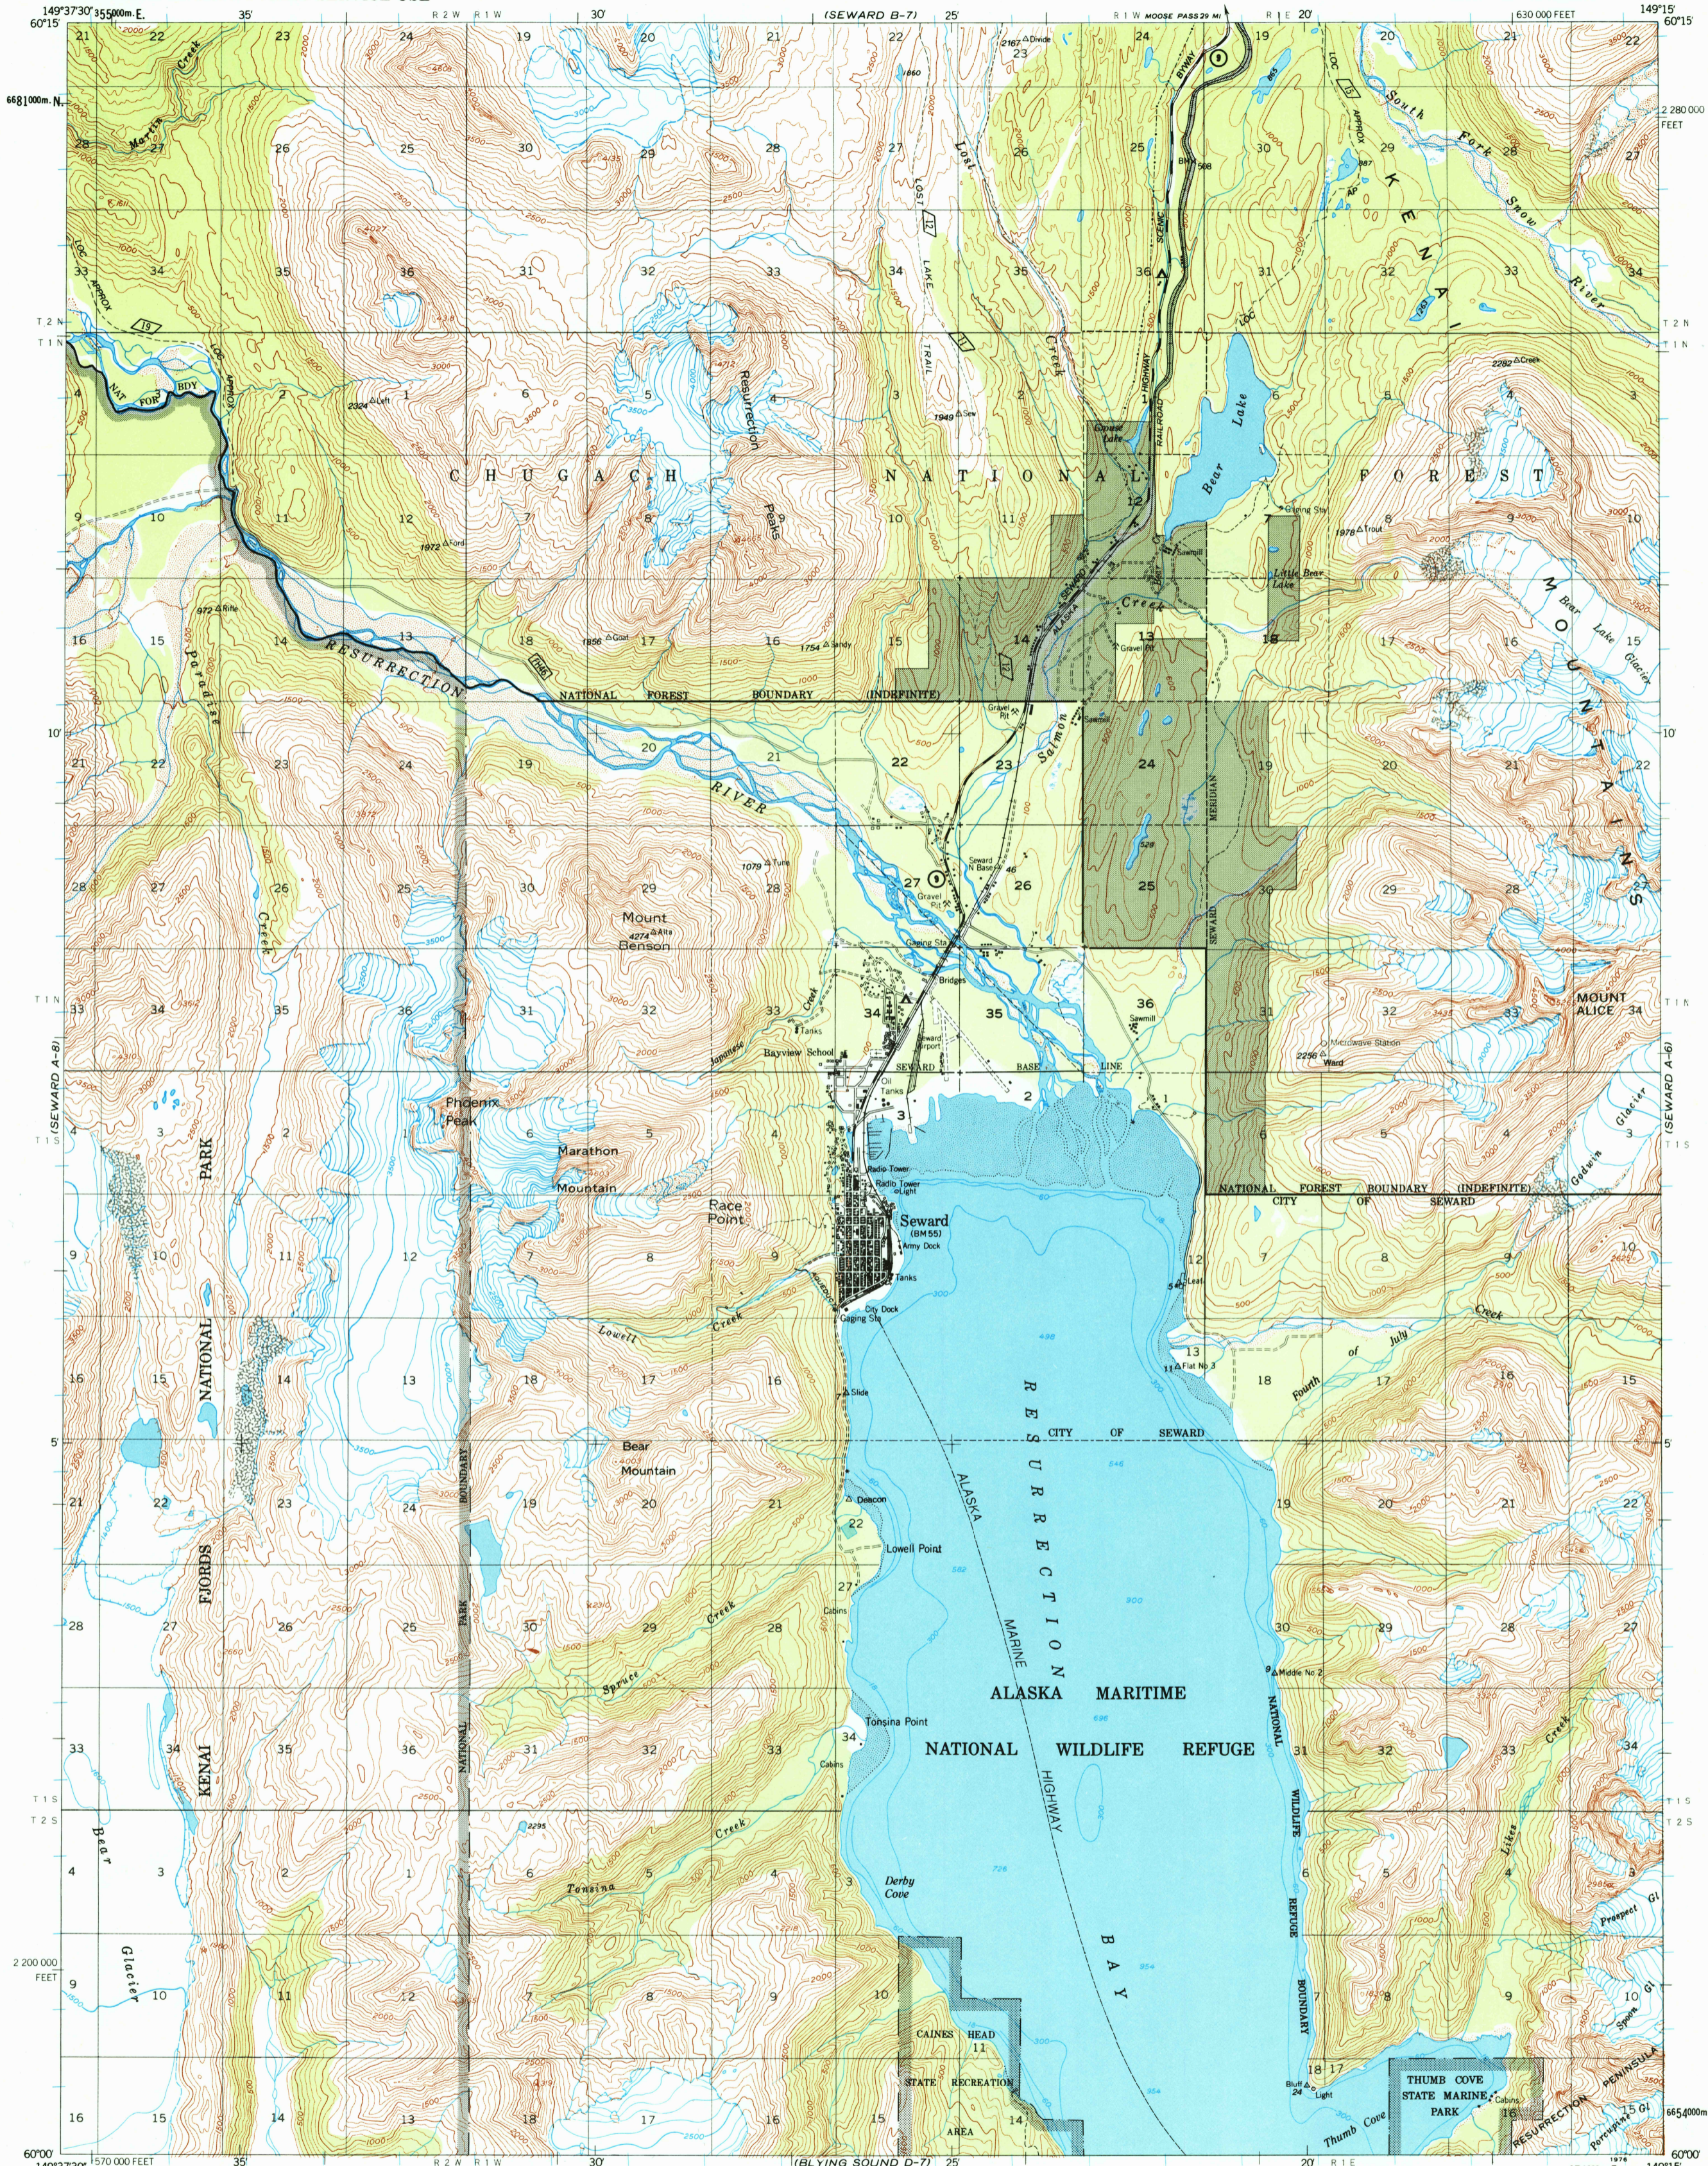

UNITED STATES
DEPARTMENT OF THE INTERIOR
GEOLOGICAL SURVEY
MODIFIED FOR USDA FOREST SERVICE USE

SEWARD (A-7) QUADRANGLE
ALASKA-KENAI PENINSULA BOROUGH
15 MINUTE SERIES (TOPOGRAPHIC)

SCALE: 1:63 360

CONTOUR INTERVAL 100 FEET
NATIONAL GEODETIC VERTICAL DATUM OF 1929
DEPTH CURVES IN FEET-DATUM IS MEAN LOWER LOW WATER
SHORELINE SHOWN REPRESENTS THE APPROXIMATE LINE OF MEAN HIGH WATER
THE AVERAGE RANGE OF TIDE IS APPROXIMATELY 8 FEET

TOWNSHIP AND SECTION LINE CLASSIFICATION

- National Forest Boundary
- Alienated Lands within the National Forest Boundary
- Surveyed
- Surveyed, Location Doubtful
- Unsurveyed, Protraction
- Alaska Marine Highway
- Primary Highway
- Secondary Highway
- Improved Road, Paved
- Improved Road
- Unimproved Road
- Trail
- Trail, Location Approximate
- State Highway
- Forest Highway
- Primary Forest Road
- Forest Road
- Forest Trail
- Seaplane Base: with, without facilities
- Helipoint, Helispot
- TTF Terminal Transportation Facility

ATTN: Road ticks indicate change between portions photo-identified and portions not visible on the aerial photography. Portions not visible will be labeled 'LOCATION APPROXIMATE.'

PRIMARY BASE SERIES
1990
SEWARD (A-7), ALASKA
N6000—W14915/1522.5
1950
MINOR REVISIONS 1975

CHUGACH NATIONAL FOREST