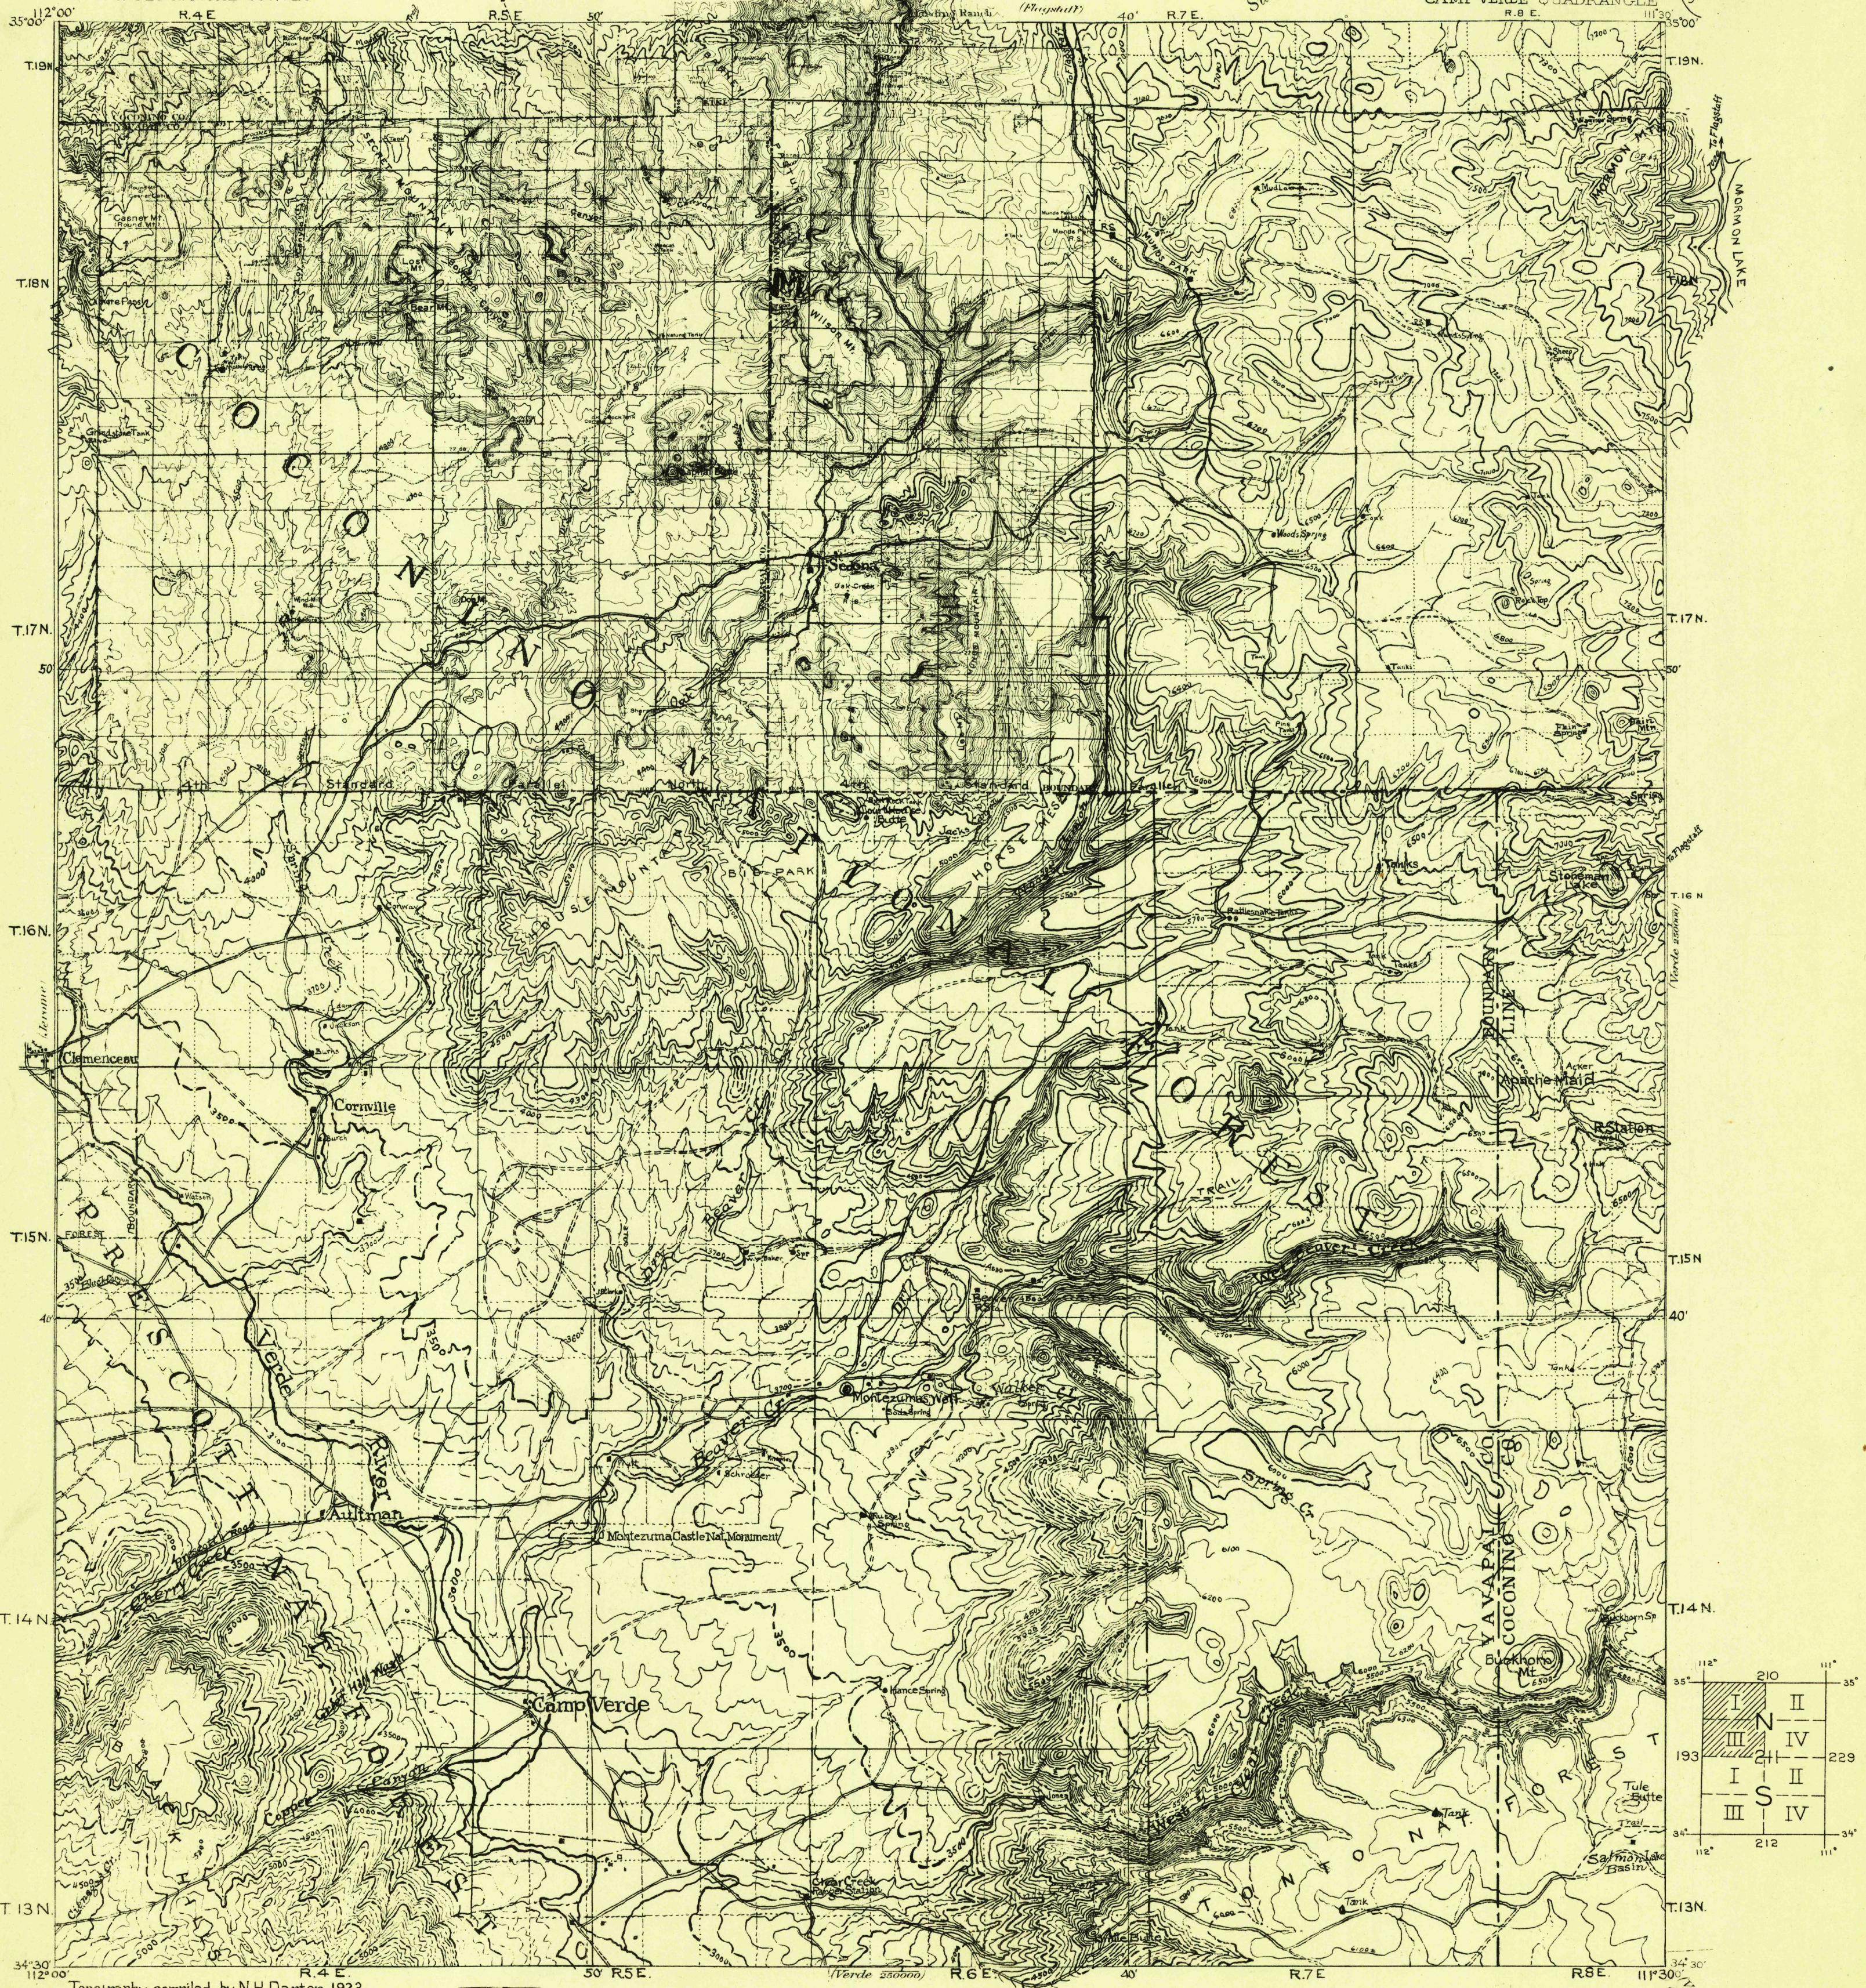

Advance sheet
Subject to correction

211-N-I AND III

DEPARTMENT OF THE INTERIOR
U. S. GEOLOGICAL SURVEY

ARIZONA
CAMP VERDE QUADRANGLE

(San Francisco Mtn.)
250,000

Topography compiled by N.H. Darton, 1923
Coconino forest from sheets by Forest Service, 1912
SW part from Verde quadrangle, 1885 considerably modified.

DIAGRAM OF TOWNSHIP

6	5	4	3	2	1
7	8	9	10	11	12
18	17	16	15	14	13
19	20	21	22	23	24
30	29	28	27	26	25
31	32	33	34	35	36

APPROXIMATE MEAN ELEVATION 903

CAMP VERDE, ARIZ

USGS
Historical File
Topographic Division