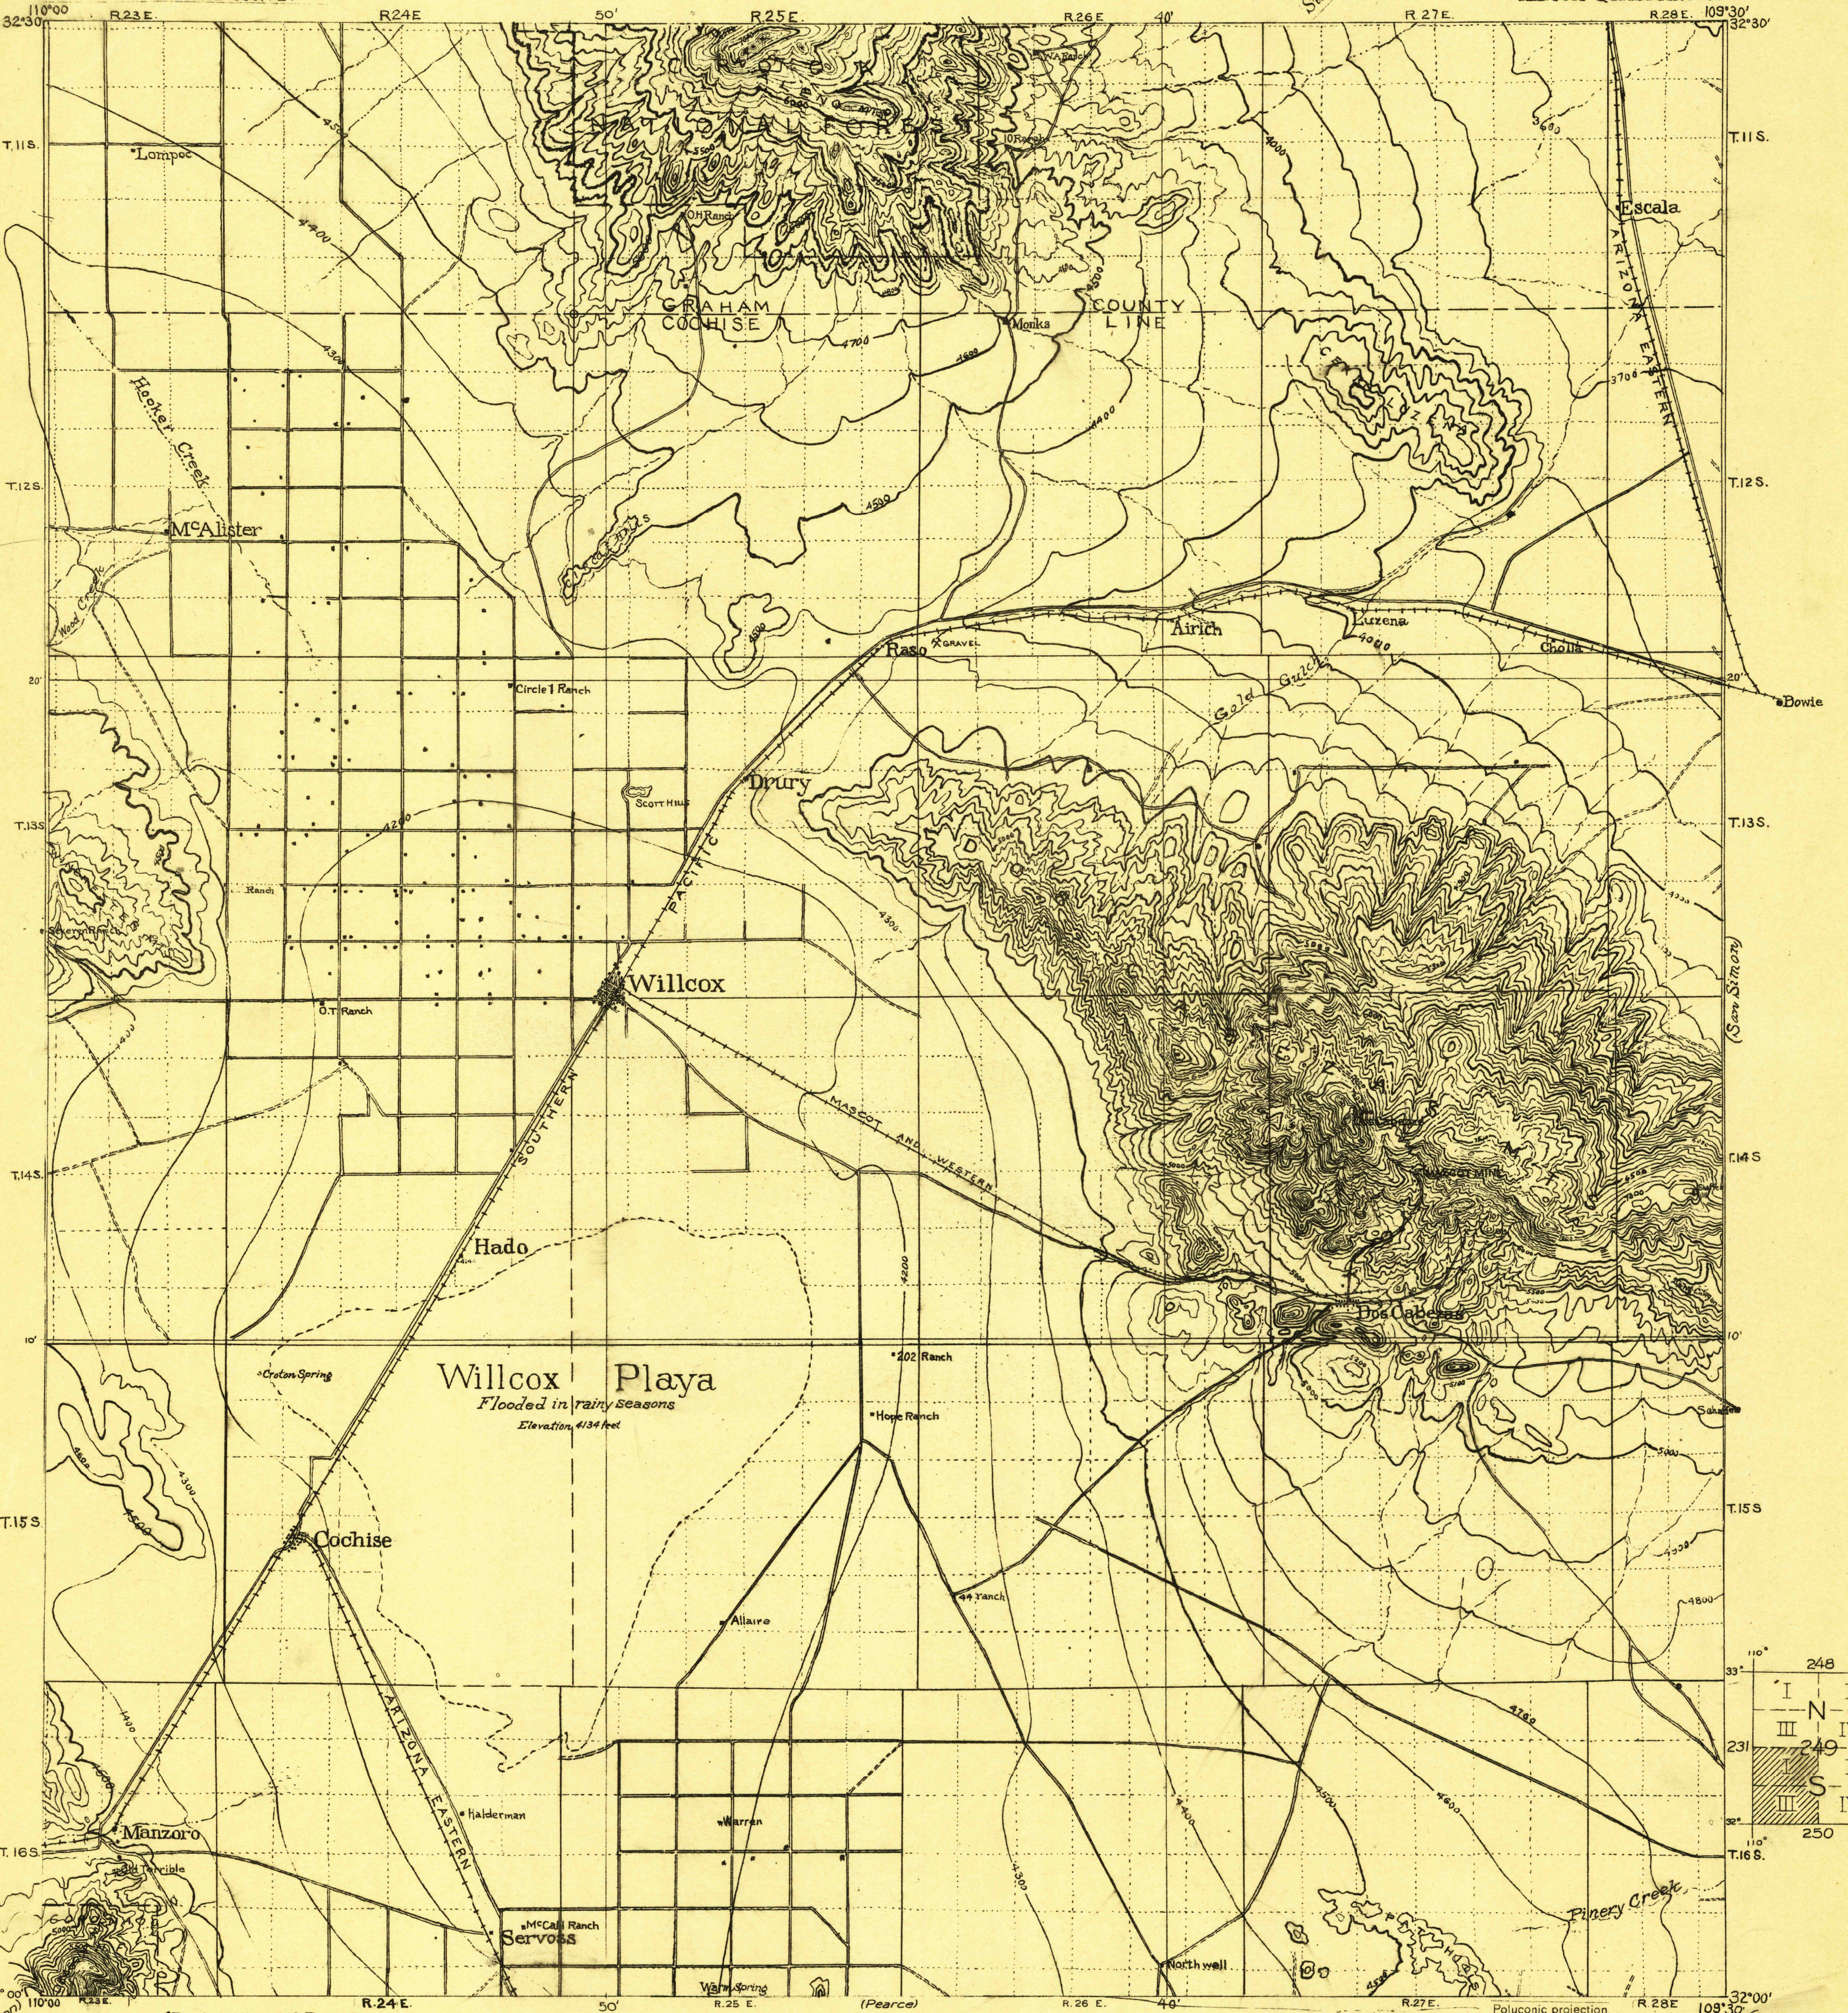

Advance sheet
Subject to correction

DEPARTMENT OF THE INTERIOR
U. S. GEOLOGICAL SURVEY

249-S-I AND III

ARIZONA
WILCOX QUADRANGLE

Topography
Pinaleno Mts. by U.S. Forest Service
Dos Cabezas District by Univ. of Arizona
Central Basin by O.E. Meinzer
Other areas by N.H. Darton, U.S.G.S.
Also plats of General Land Office, S.P.R.R. Co., County maps.
Compiled by N.H. Darton, 1922

TRUE NORTH
MAGNETIC NORTH
APPROXIMATE MEAN DECLINATION 1922

DIAGRAM OF TOWNSHIP

6	5	4	3	2	1
7	8	9	10	11	12
13	14	15	16	17	18
19	20	21	22	23	24
25	26	27	28	29	30
31	32	33	34	35	36

WILCOX, ARIZONA

USGS
Historical File
Topographic Division