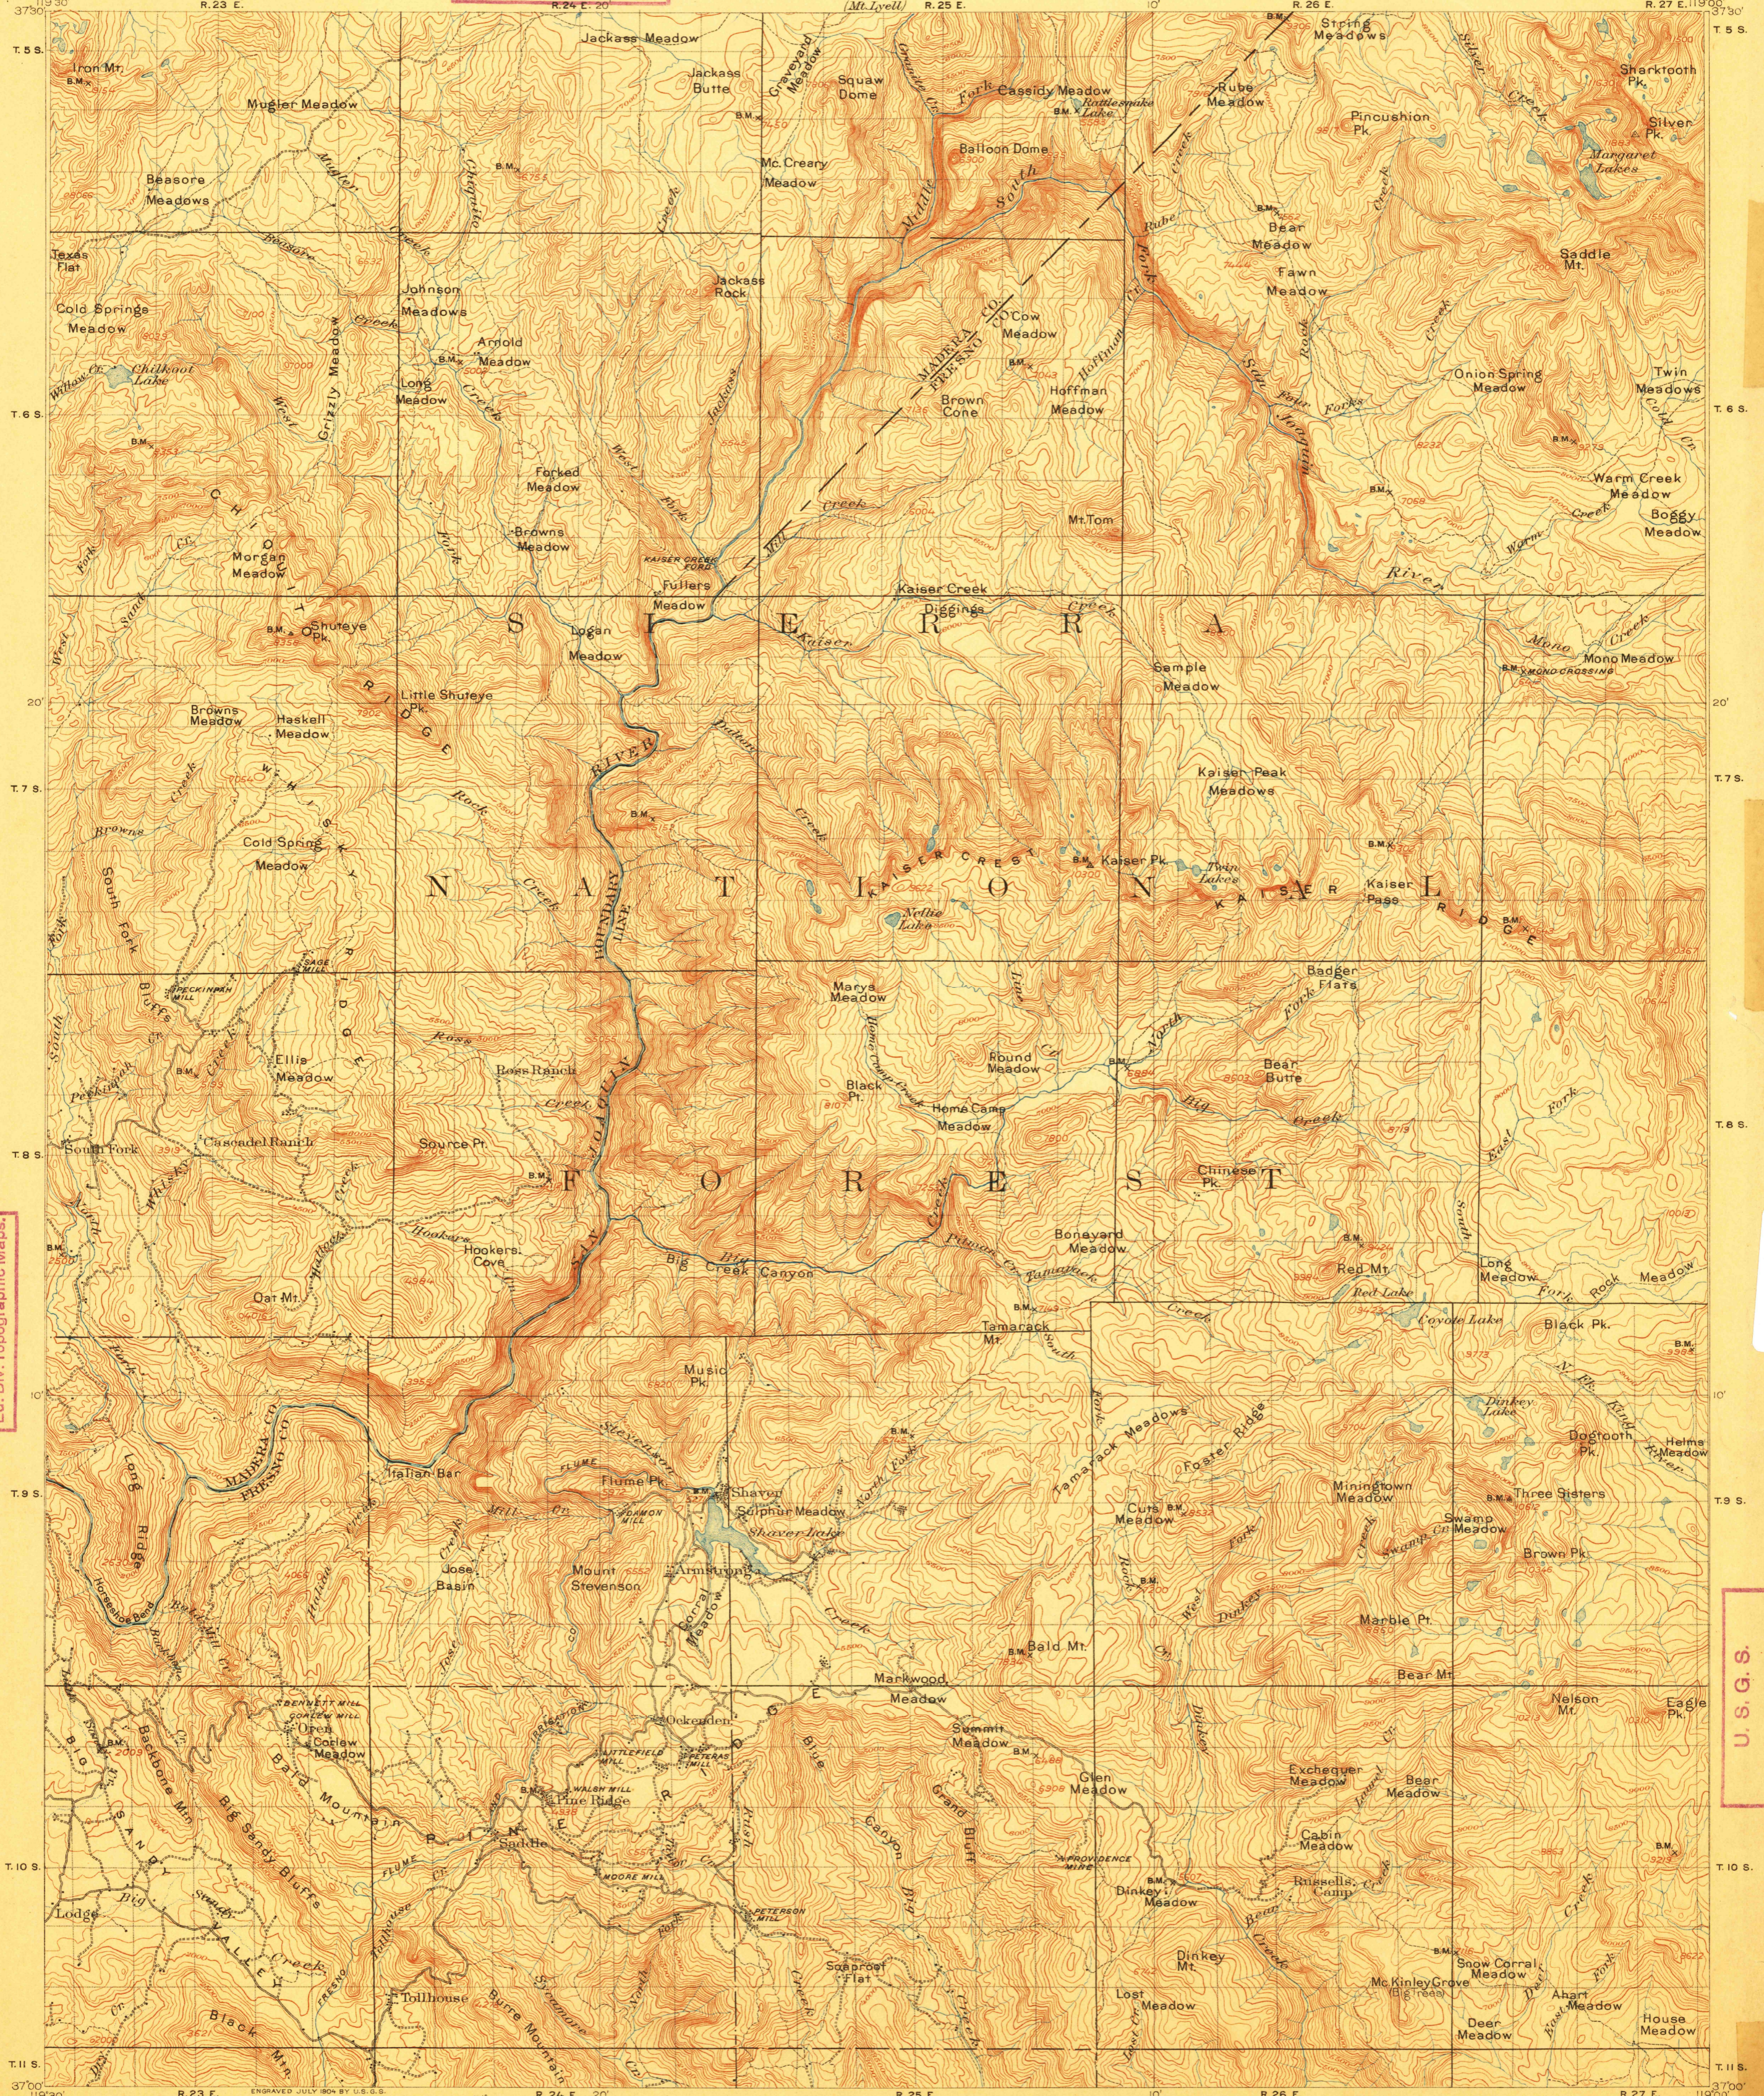

U. S. G. S.
FILE COPY
Ed. Div. Topographic Maps.

TOPOGRAPHY

CALIFORNIA
KAISER QUADRANGLE

U.S. GEOLOGICAL SURVEY
GEORGE OTIS SMITH, DIRECTOR

U. S. G. S.
FILE COPY
Ed. Div. Topographic Maps.

USGS Library
Reston, VA.
Topo Archive

U. S. G. S.
FILE COPY
Ed. Div. Topographic Maps.

R. U. Goode, Geographer in charge.
Topography by R. B. Marshall.
Triangulation by E. T. Perkins.
Surveyed in 1901 and 1902.

DIAGRAM OF TOWNSHIP

6	5	4	3	2	1
7	8	9	10	11	12
18	17	16	15	14	13
19	20	21	22	23	24
30	29	28	27	26	25
31	32	33	34	35	36

Edition of Nov. 1904, reprinted Mar. 1910.

APR 20 1910 2600

KAISER