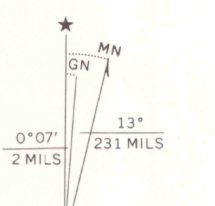

ROAD CLASSIFICATION

- Heavy-duty ——— Light-duty ———
- Medium-duty ——— Unimproved dirt ———
- Interstate Route ——— U.S. Route ——— State Route ———

QUADRANGLE LOCATION

U.S. GEOLOGICAL SURVEY
COLORADO SOUTH QUADRANGLE

CASTLE ROCK SOUTH, COLO.
N3915-W10445/7.5

1965
PHOTOREVISED 1971
AMS 5062 IV SE—SERIES V877

THIS MAP COMPLIES WITH NATIONAL MAP ACCURACY STANDARDS
FOR SALE BY U.S. GEOLOGICAL SURVEY, DENVER, COLORADO 80225, OR WASHINGTON, D.C. 20242
A FOLDER DESCRIBING TOPOGRAPHIC MAPS AND SYMBOLS IS AVAILABLE ON REQUEST