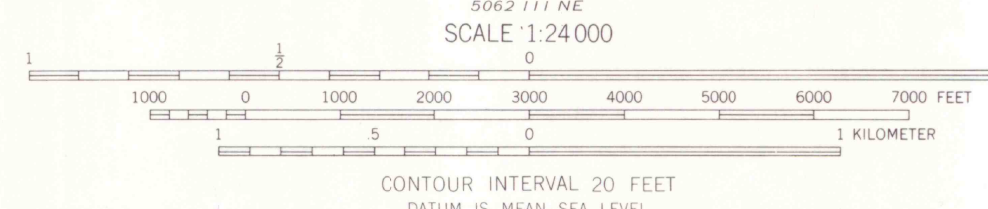

ROAD CLASSIFICATION

- Heavy-duty ——— Light-duty ———
- Medium-duty ——— Unimproved dirt ———
- Interstate Route ——— U.S. Route ——— State Route ———

QUADRANGLE LOCATION

U.S. GEOLOGICAL SURVEY
COLORADO SOUTH QUADRANGLE

CASTLE ROCK SOUTH, COLO.
N3915-W10445/7.5

1965
PHOTOREVISED 1971
AMS 5062 IV SE—SERIES V877

THIS MAP COMPLIES WITH NATIONAL MAP ACCURACY STANDARDS
FOR SALE BY U.S. GEOLOGICAL SURVEY, DENVER, COLORADO 80225, OR WASHINGTON, D.C. 20242
A FOLDER DESCRIBING TOPOGRAPHIC MAPS AND SYMBOLS IS AVAILABLE ON REQUEST