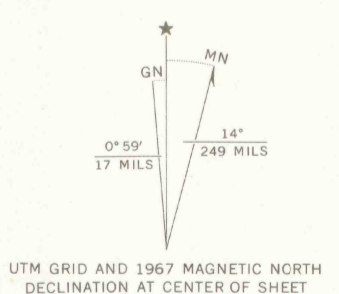

THIS MAP COMPLIES WITH NATIONAL MAP ACCURACY STANDARDS
FOR SALE BY U. S. GEOLOGICAL SURVEY, DENVER, COLORADO 80225, OR WASHINGTON, D. C. 20242
A FOLDER DESCRIBING TOPOGRAPHIC MAPS AND SYMBOLS IS AVAILABLE ON REQUEST

Department of Geography and Geology
Southwest Missouri State University
Springfield, Missouri 65802

OFFICE COPY
LIBRARY USE ONLY

ROAD CLASSIFICATION
Light-duty Unimproved dirt

PIEPLANT, COLO.
N8352.5-W10630/7.5.

1967

AMS 4661 1 NE-SERIES 9877

MAP ROOM

G.4310/1.05/P01415/24/±19.2/3/1967

NOV 25 2013