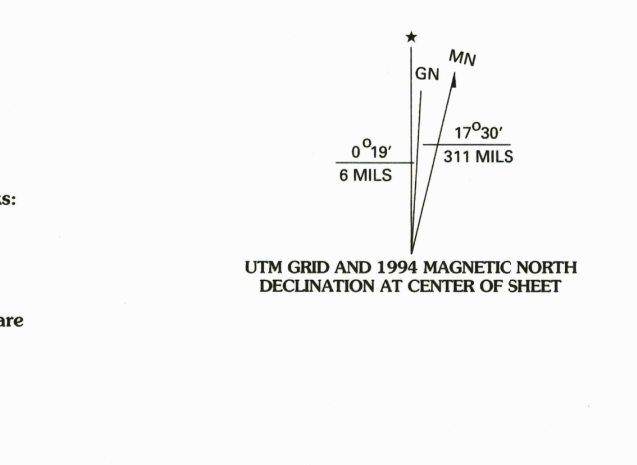

1900 000 FEET
46° 52' 30" N
116° 37' 30" W
290 000 FEET
SCALE 1:24 000
32' 30" W
32' 30" E
36 R 2 W
R 1 W
537 000 FEET
116° 30" W
46° 52' 30" N