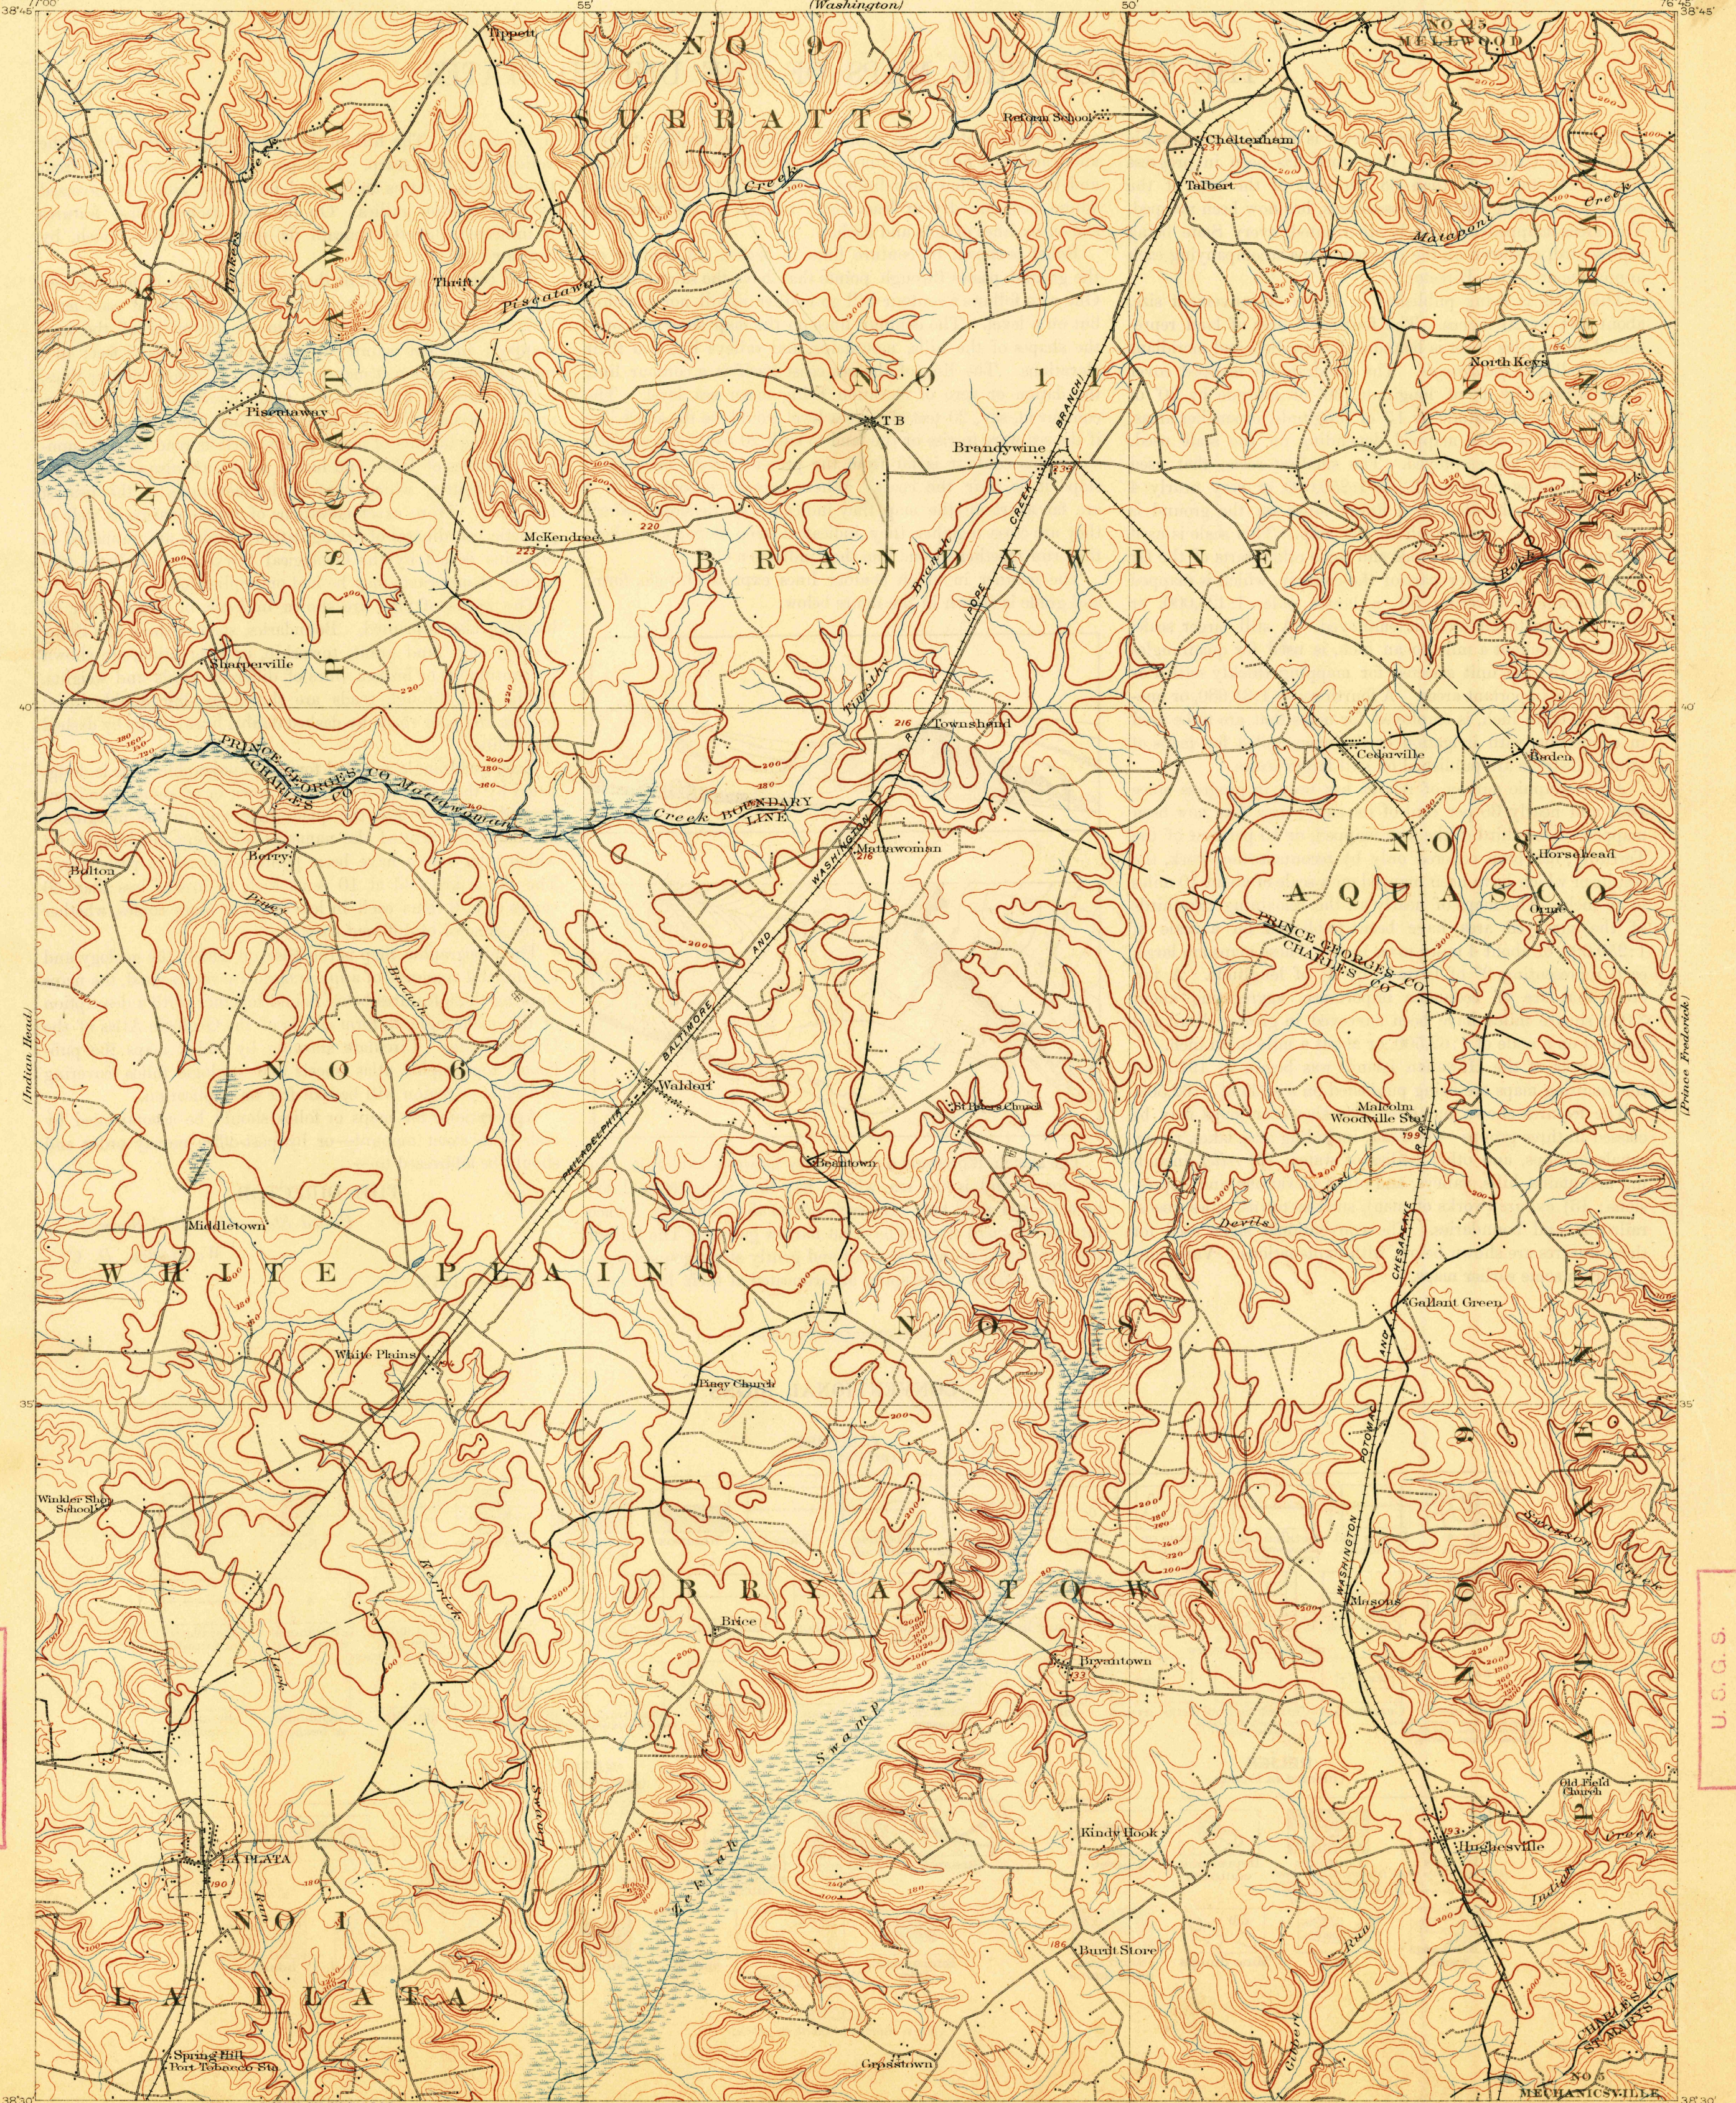

TOPOGRAPHY

STATE OF MARYLAND
WILLIAM BULLOCK CLARK
STATE GEOLOGIST
(Washington)

U.S. GEOLOGICAL SURVEY
GEORGE OTIS SMITH, DIRECTOR

MARYLAND
BRANDYWINE QUADRANGLE

FILE COPY
Ed. Div. Topographic Maps.

U. S. G. S.
FILE COPY
Ed. Div. Topographic Maps.