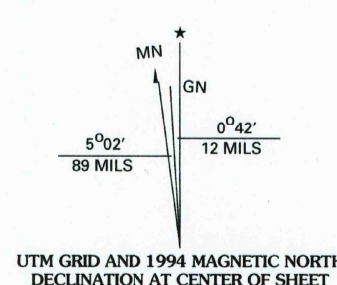

1	2	3	1 Mount Mitchell 200-SE
			2 Colo 209-SW
			3 Little Switzerland 209-SE
4	5	4 Montreat 201-NE	
		5 Marion West	
		6 Black Mountain 201-SE	
6	7	8	7 Moffitt Hill
			8 Sugar Hill

ADJOINING 7.5' QUADRANGLES

HIGHWAYS AND ROADS

Interstate		Primary highway	
U. S.		Secondary highway	
State		Light-duty road	
Secondary State		Composition: Unspecified	
National Forest, suitable for passenger cars		Paved	
National Forest, suitable for high clearance vehicles		Gravel	
National Forest Trail		Dirt	
		Unimproved; 4 wheel drive	
		Trail	
		Gate; Barrier	

OLD FORT, NC
1994
DMA 4555 II NW - SERIES V842

THIS MAP COMPLIES WITH NATIONAL MAP ACCURACY STANDARDS
FOR SALE BY U.S. GEOLOGICAL SURVEY, P.O. BOX 25286, DENVER, COLORADO 80225
A FOLDER DESCRIBING TOPOGRAPHIC MAPS AND SYMBOLS IS AVAILABLE ON REQUEST

RECEIVED
APR 30 1999
USGS NMD
HISTORICAL MAP ARCHIVES
83860640908416
8-88888-7-03-0-NB31