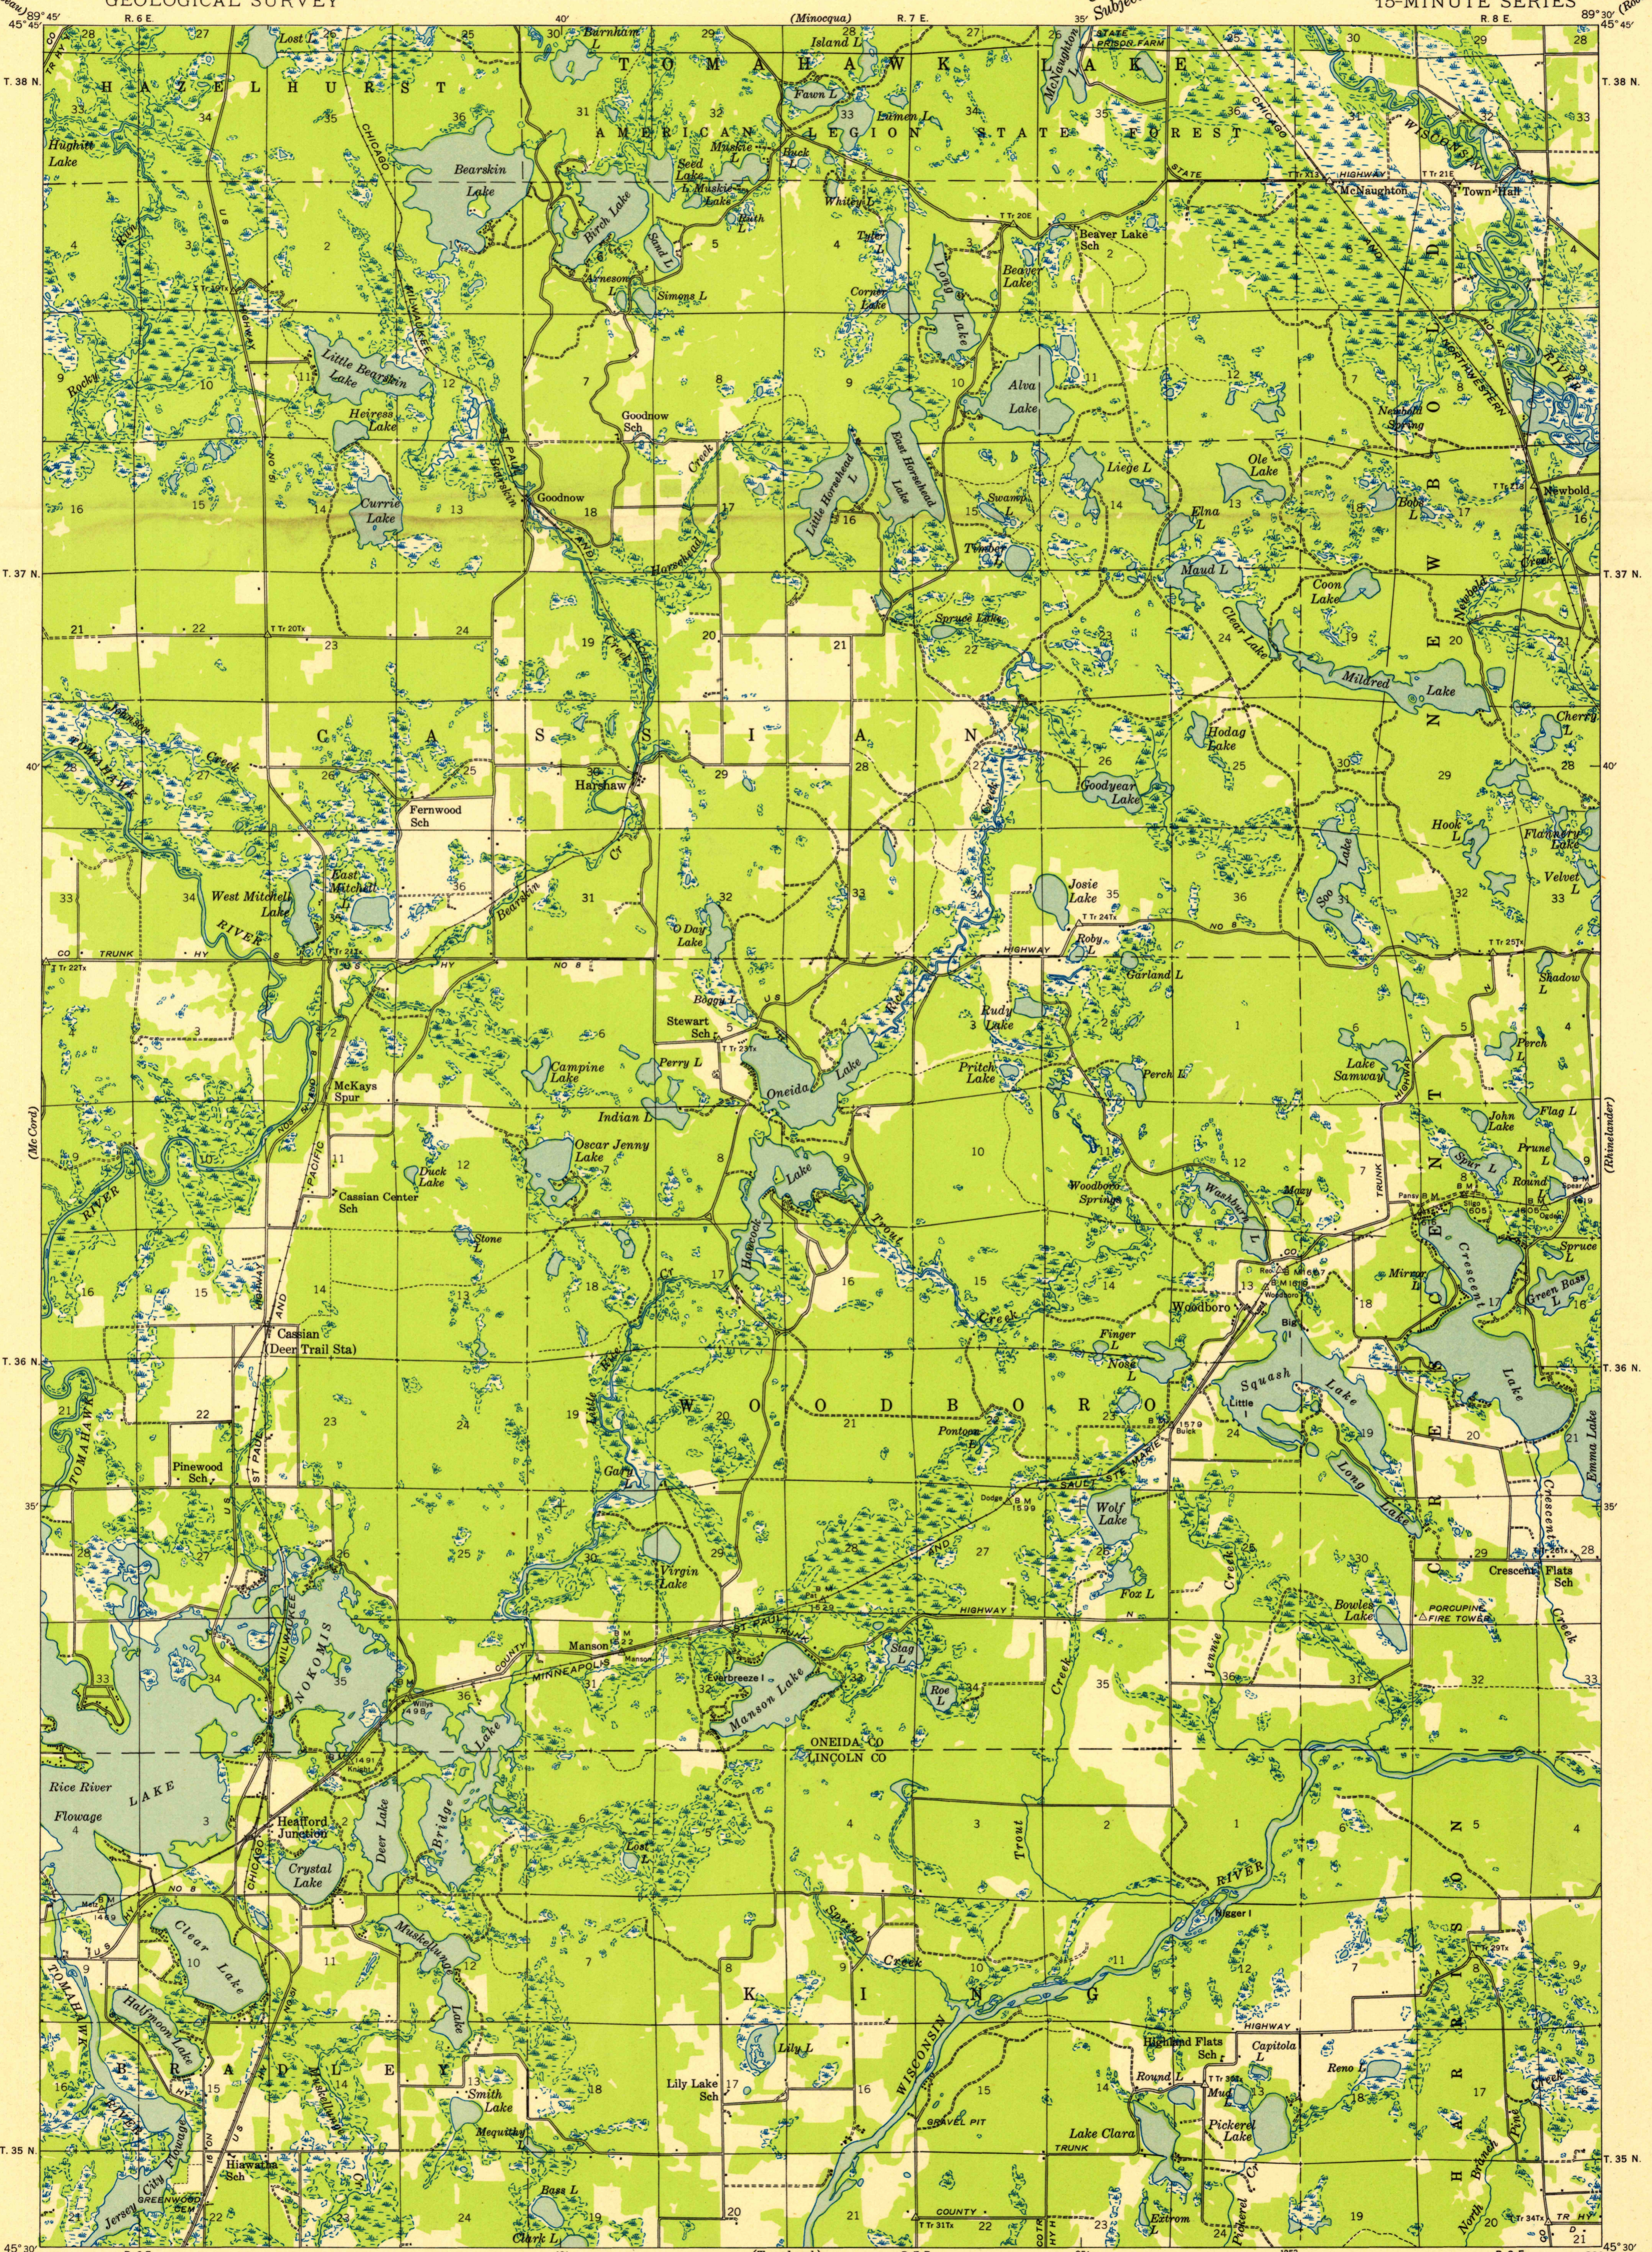

U.S.G.S.  
FILE COPY  
Inspection and Editing.

UNITED STATES  
DEPARTMENT OF THE INTERIOR  
GEOLOGICAL SURVEY

STATE OF WISCONSIN

WISCONSIN  
CASSIAN QUADRANGLE  
15-MINUTE SERIES

Unedited advance sheet  
Subject to correction

Compiled by Geological Survey  
from aerial photographs  
Field examination in 1939

TRUE NORTH  
MAGNETIC NORTH  
APPROXIMATE MEAN  
DECLINATION, 1939

Polyconic projection. 1927 North American datum

FOR SALE BY U. S. GEOLOGICAL SURVEY, WASHINGTON 25, D. C.  
A FOLDER DESCRIBING TOPOGRAPHIC MAPS AND SYMBOLS IS AVAILABLE ON REQUEST