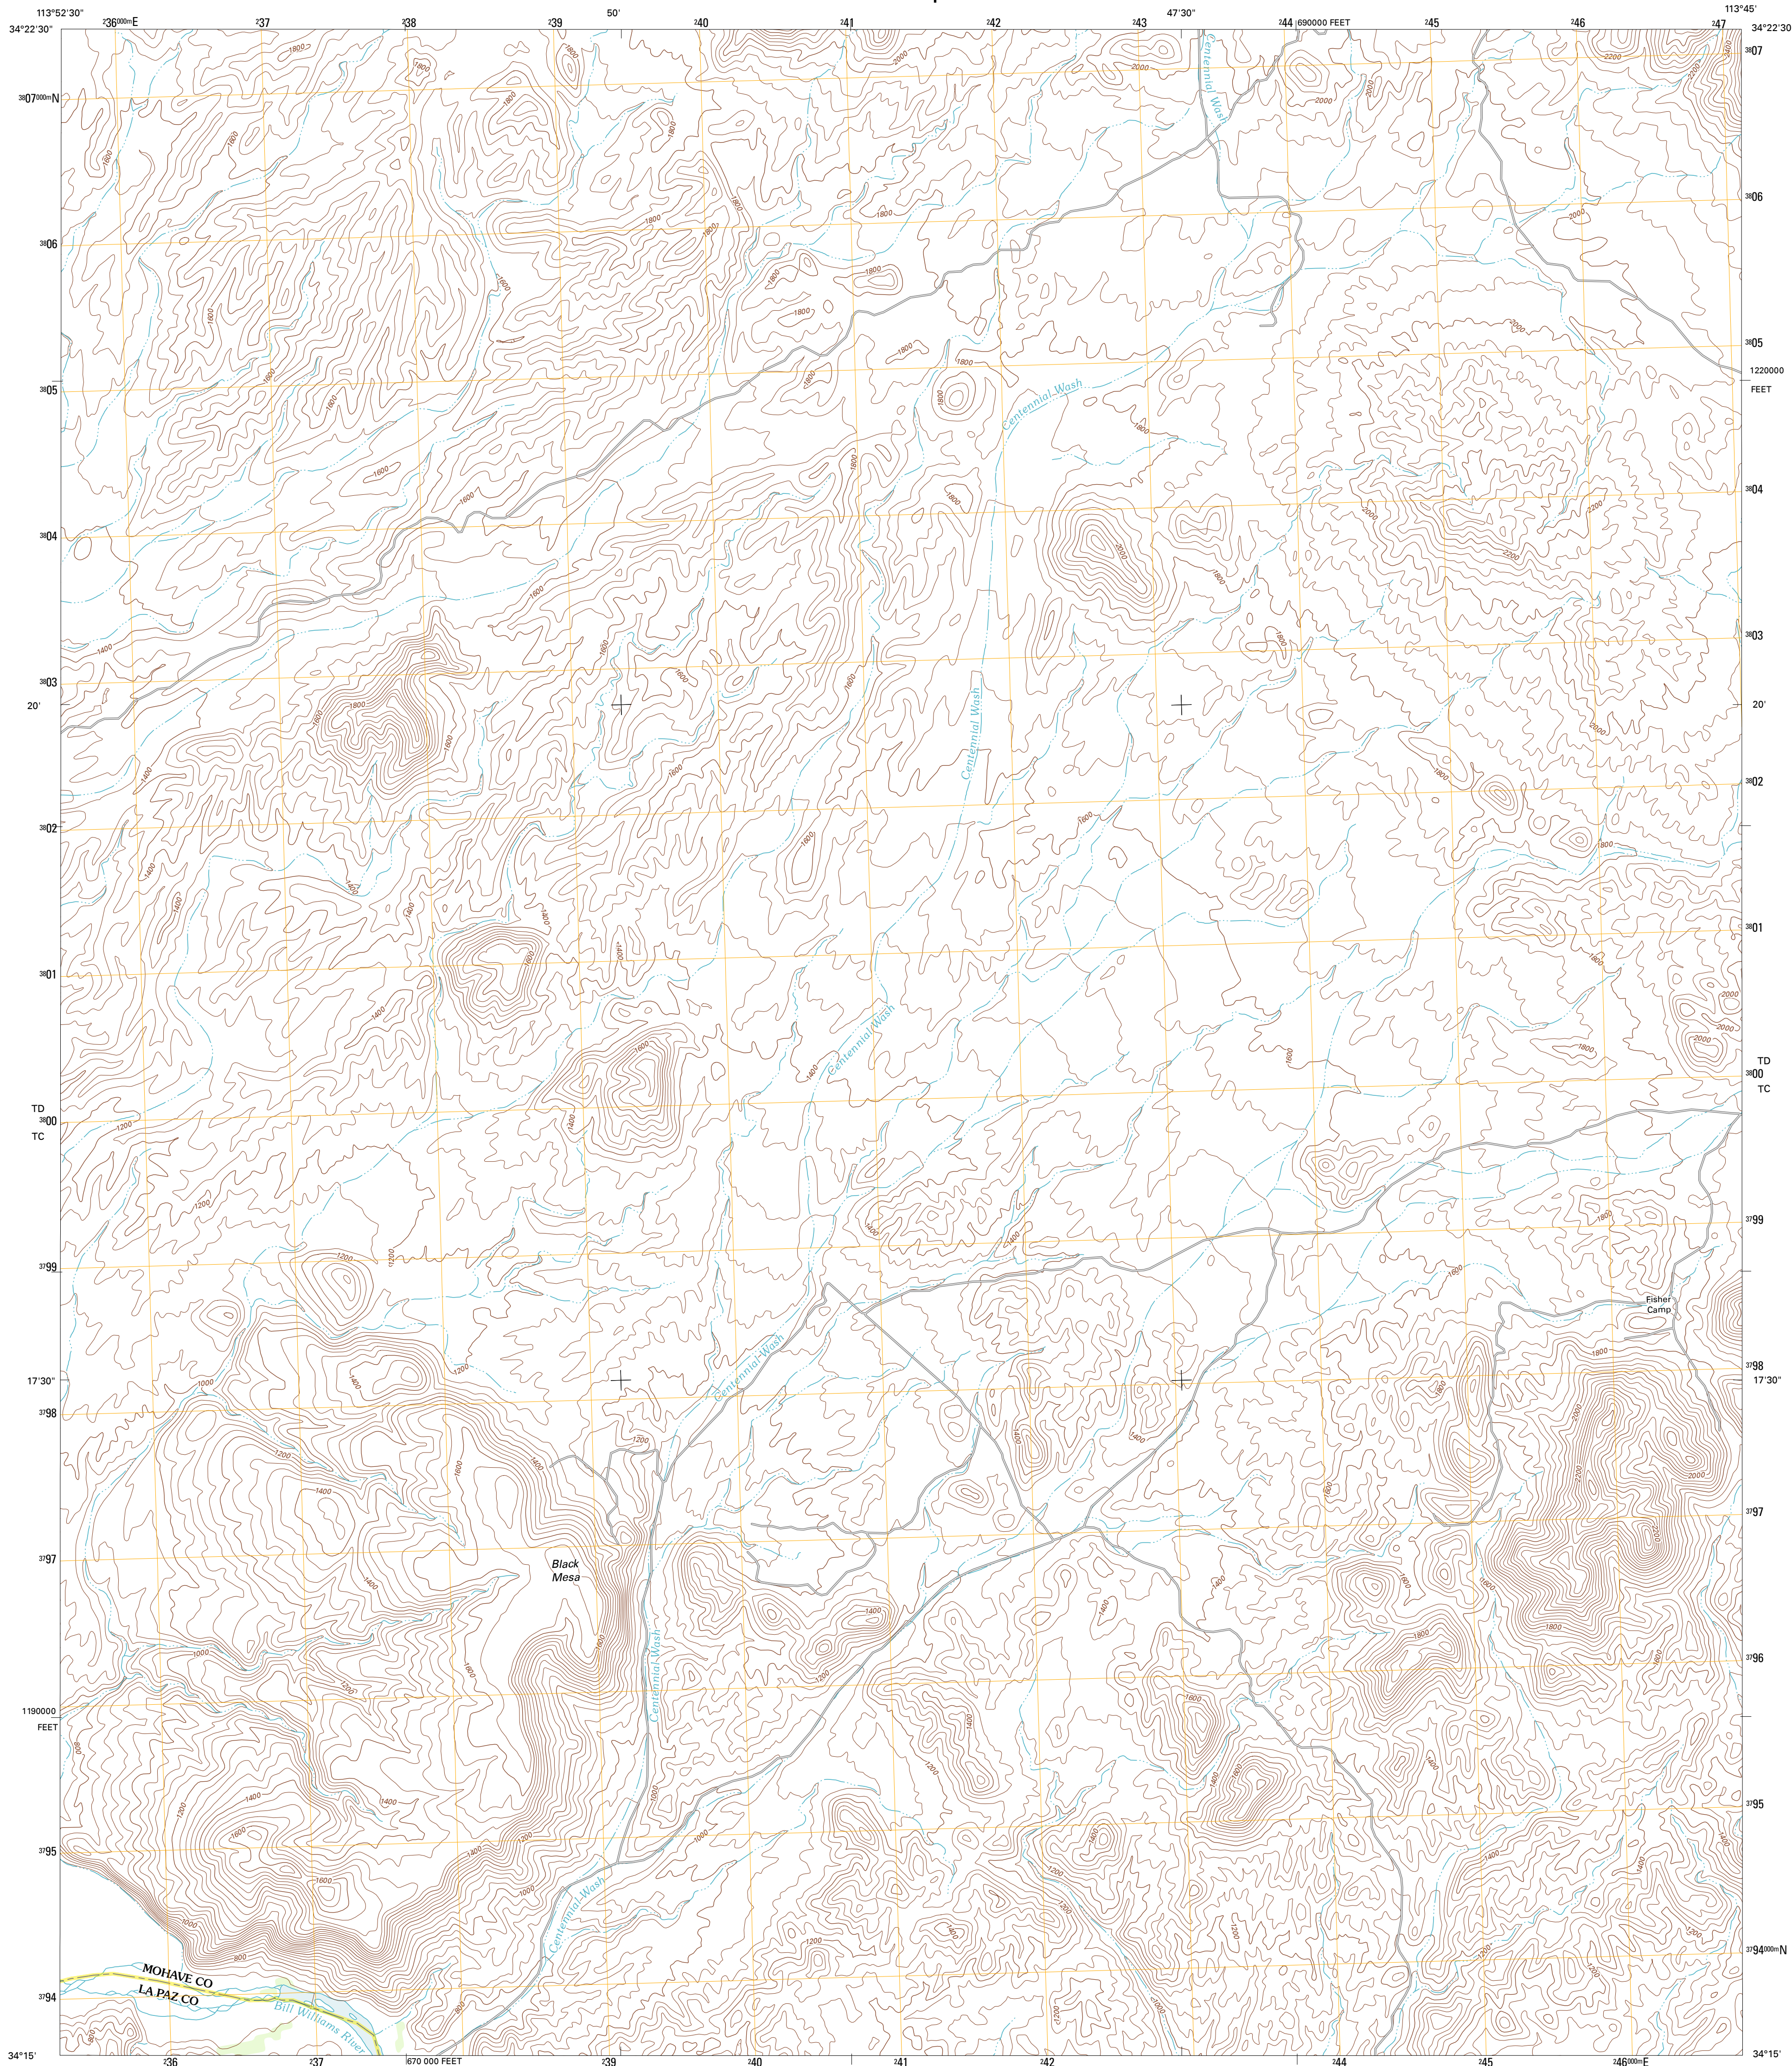

U.S. DEPARTMENT OF THE INTERIOR
U. S. GEOLOGICAL SURVEY

CENTENNIAL WASH QUADRANGLE
ARIZONA
7.5-MINUTE SERIES

Produced by the United States Geological Survey
North American Datum of 1983 (NAD83)
World Geodetic System of 1984 (WGS84) Projection and
1 000-meter grid: Universal Transverse Mercator, Zone 12S
10 000-foot ticks: Arizona Coordinate System of 1983 (west zone)

SCALE 1:24 000
CONTOUR INTERVAL 40 FEET
NORTH AMERICAN VERTICAL DATUM OF 1988

QUADRANGLE LOCATION

Castana Hills	McCracken Peak	Signal
Castana Hills SW	Centennial Wash	Rowside Wash
Planet	Swansen	Red Valley

CENTENNIAL WASH, AZ
2011

ADJOINING 7.5 QUADRANGLES