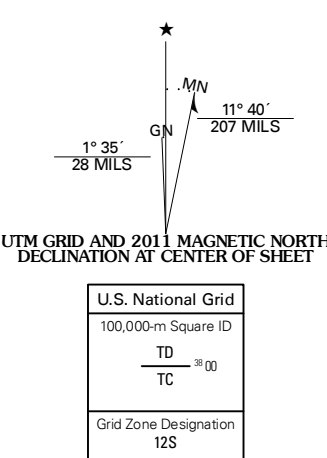

U.S. DEPARTMENT OF THE INTERIOR
U. S. GEOLOGICAL SURVEY

CENTENNIAL WASH QUADRANGLE
ARIZONA
7.5-MINUTE SERIES

Produced by the United States Geological Survey
North American Datum of 1983 (NAD83)
World Geodetic System of 1984 (WGS84) Projection and
1 000-meter grid: Universal Transverse Mercator, Zone 12S
10 000-foot ticks: Arizona Coordinate System of 1983 (west zone)

SCALE 1:24 000
CONTOUR INTERVAL 40 FEET
NORTH AMERICAN VERTICAL DATUM OF 1988

QUADRANGLE LOCATION

Castana Hills	McCracken Peak	Signal
Castana Hills SW	Centennial Wash	Rowside Wash
Planet	Swansen	Red Valley