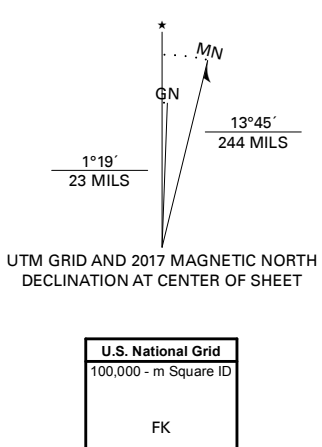

ONION VALLEY, CA 2018