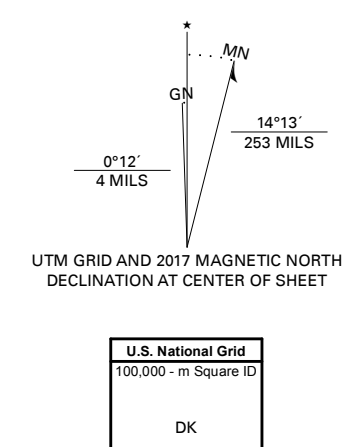

Produced by the United States Geological Survey
North American Datum of 1983 (NAD83)
World Geodetic System of 1984 (WGS84). Projection and 1 000-meter grid: Universal Transverse Mercator, Zone 10T
This map is not a legal document. Boundaries may be generalized for this map scale. Private lands within government reservations may not be shown. Obtain permission before entering private lands.

QUADRANGLE LOCATION

1	2	3
4	5	6
7	8	9

ADJOINING QUADRANGLES

- 1 Ruth Lake
- 2 Forest Glen
- 3 Smoky Creek
- 4 Zenia
- 5 Swain Ridge
- 6 Lake Mountain
- 7 Long Ridge
- 8 Four Corners Rock

Check with local Forest Service unit for current travel conditions and restrictions.