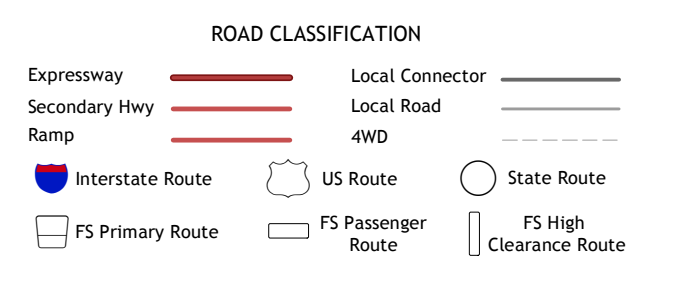

Produced by the United States Geological Survey North American Datum of 1983 (NAD83) World Geodetic System of 1984 (WGS84)...

DOLORES WEST, CO 2019