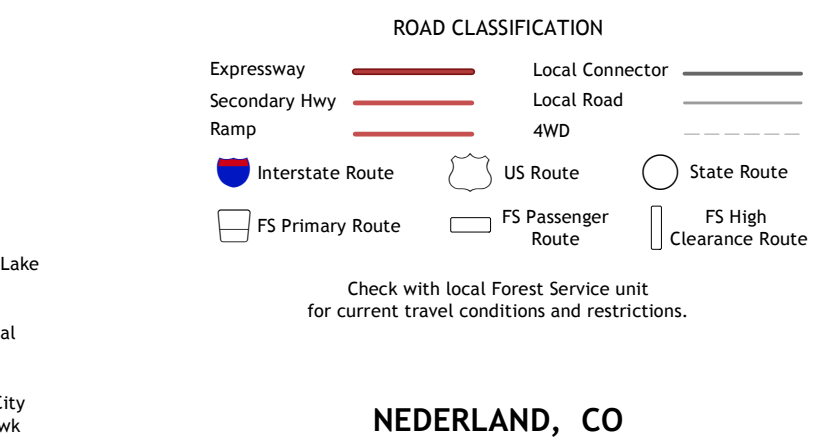

NERDLAND, CO 2019

NSN 7560-01-603-994-2-8  
NSA REF. NO. USGS X 2.4 K 3 1 4 6 6