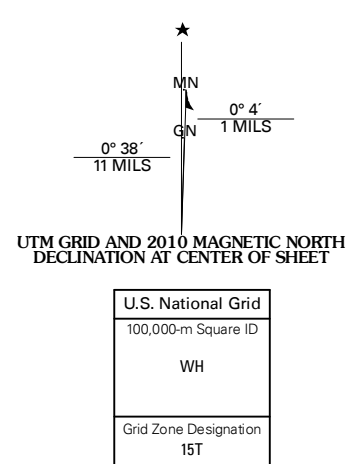

U.S. DEPARTMENT OF THE INTERIOR
U. S. GEOLOGICAL SURVEY

ALPHA QUADRANGLE
IOWA
7.5-MINUTE SERIES