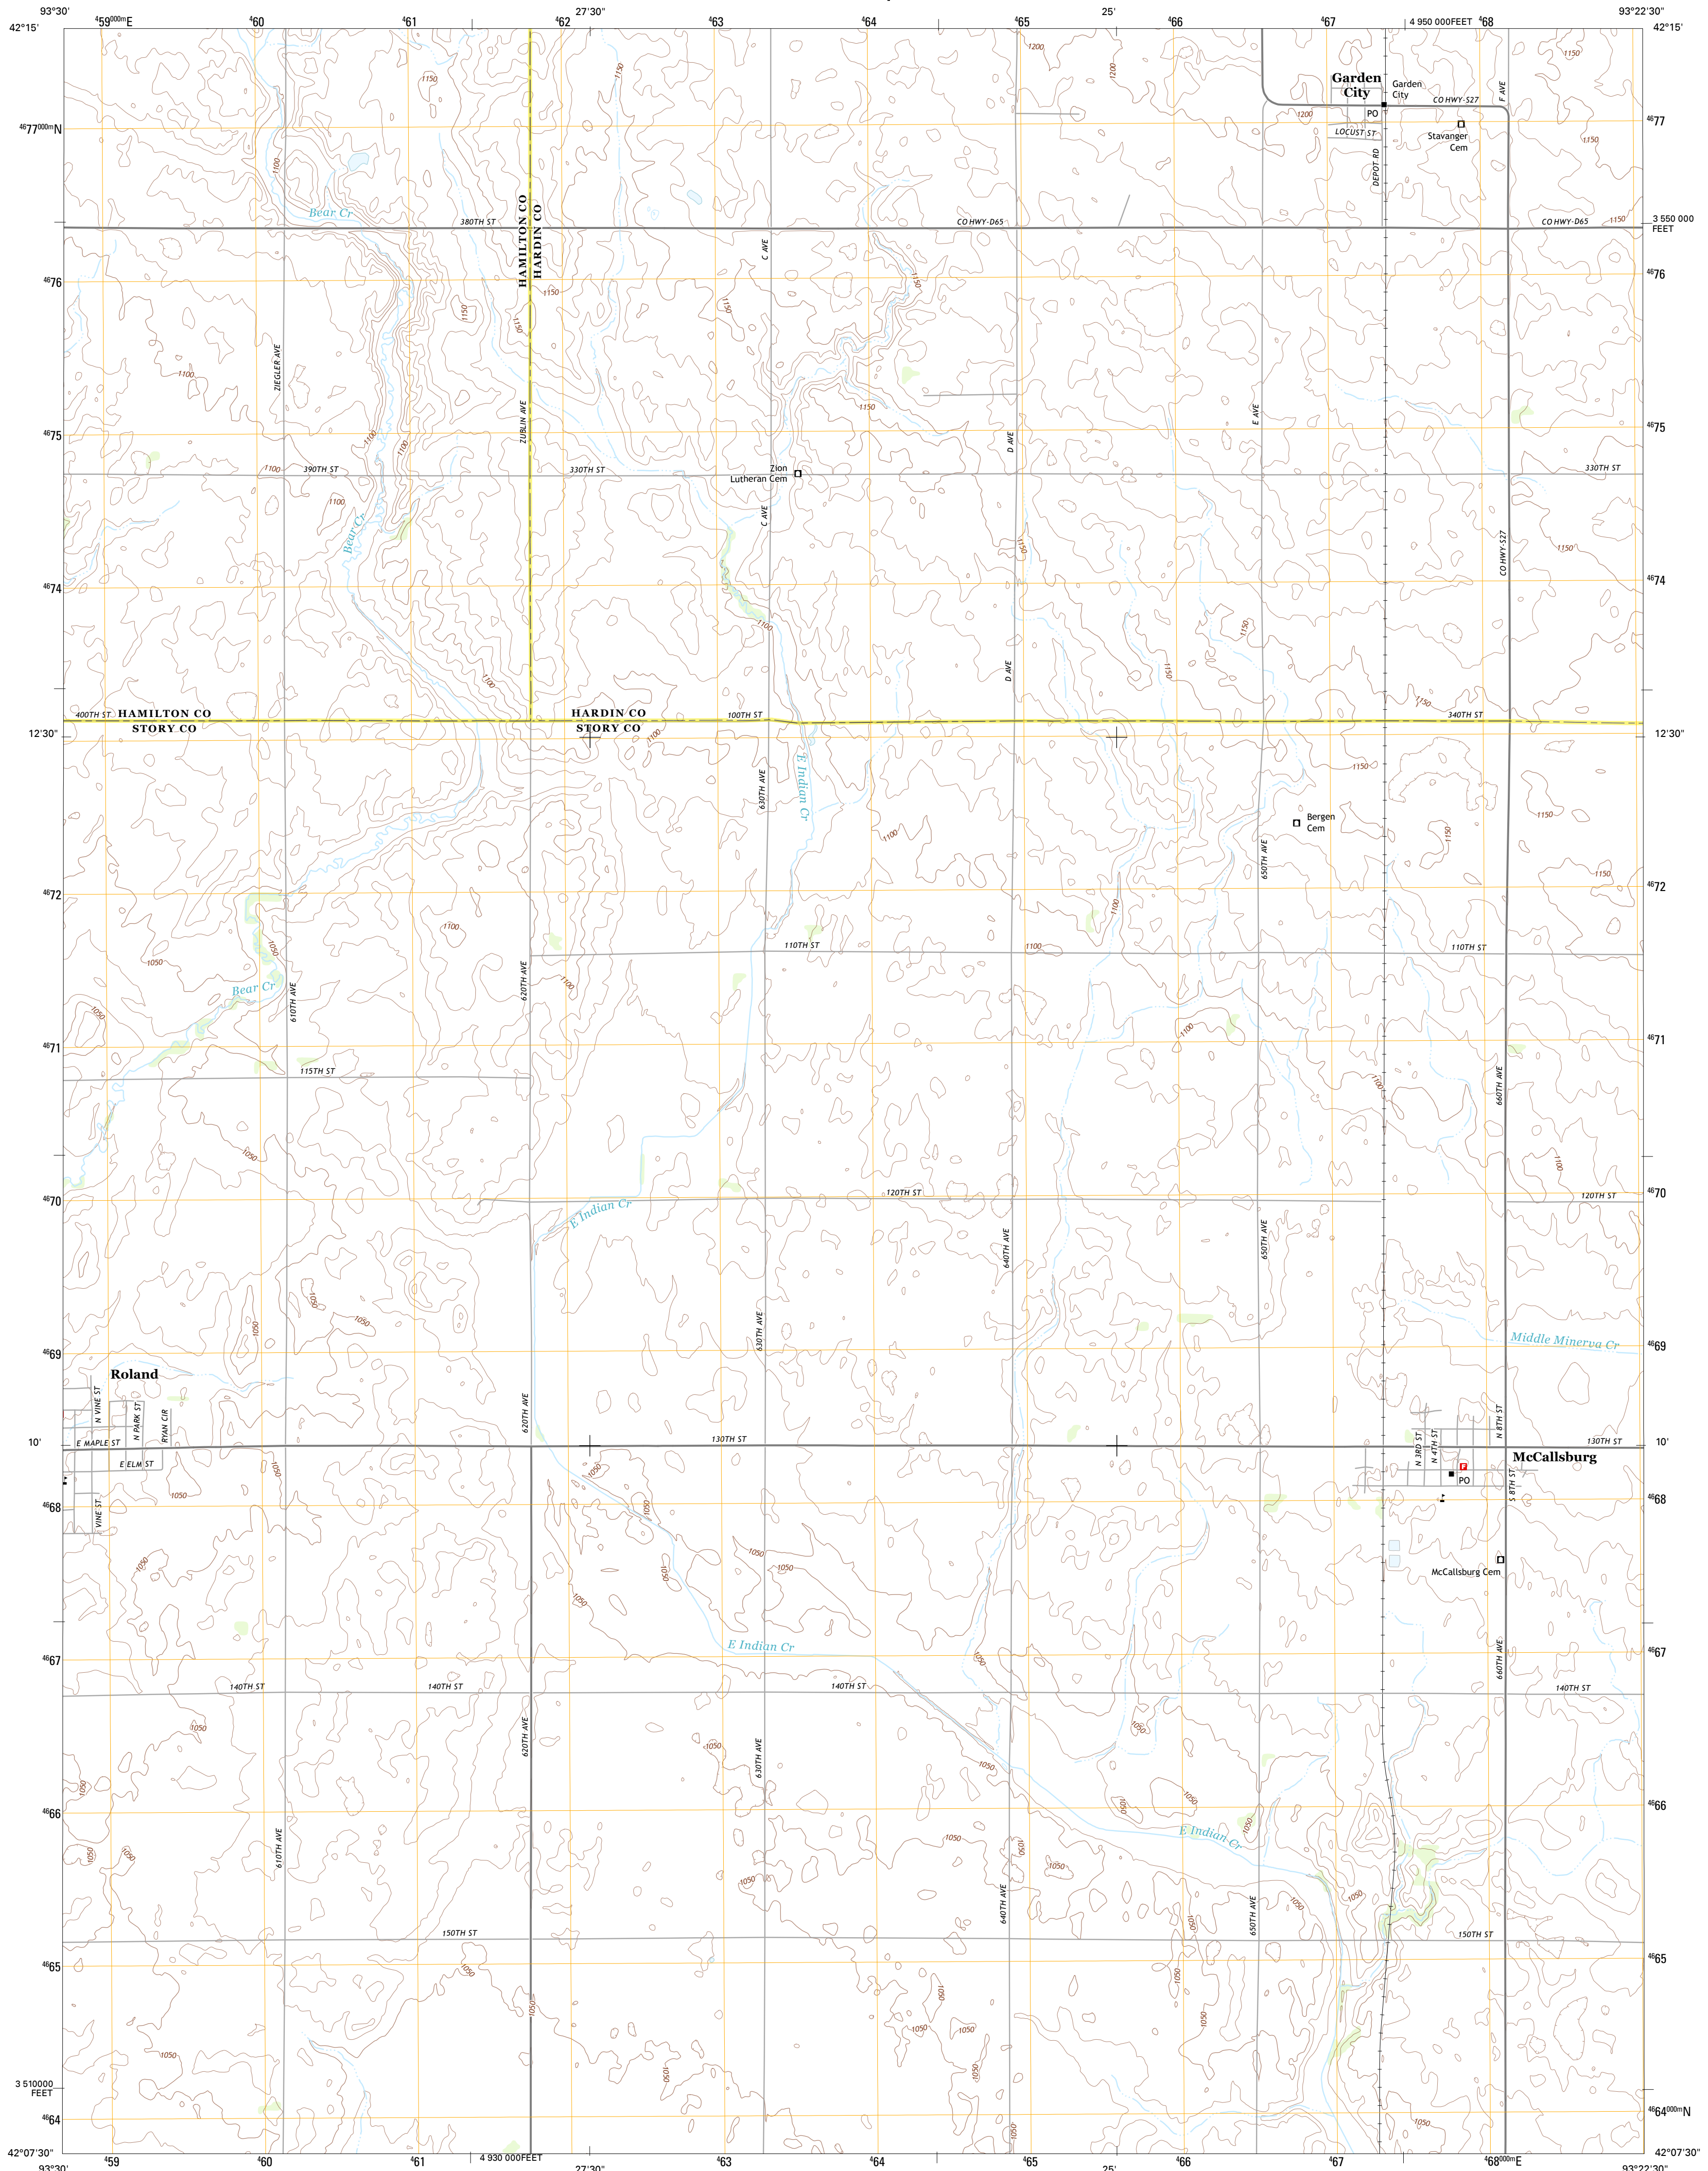

U.S. DEPARTMENT OF THE INTERIOR
U. S. GEOLOGICAL SURVEY

MCCALLSBURG QUADRANGLE
IOWA
7.5-MINUTE SERIES

QUADRANGLE LOCATION

Ellsworth	Radcliffe	Hubbard
Story City	McCallsburg	Zearing
Ames East	Nevada	Colo

MCCALLSBURG, IA
2013

ADJOINING 7.5 QUADRANGLES