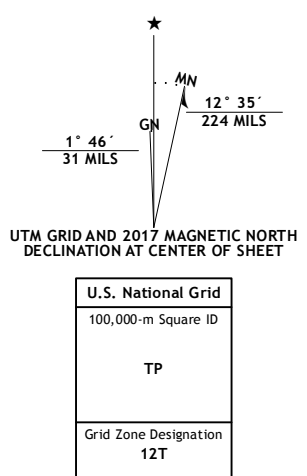

Produced by the United States Geological Survey
North American Datum of 1983 (NAD83)
World Geodetic System of 1984 (WGS84). Projection and 1 000-meter grid: Universal Transverse Mercator, Zone 12T 10 000-foot ticks: Idaho Coordinate System of 1983 (central zone)