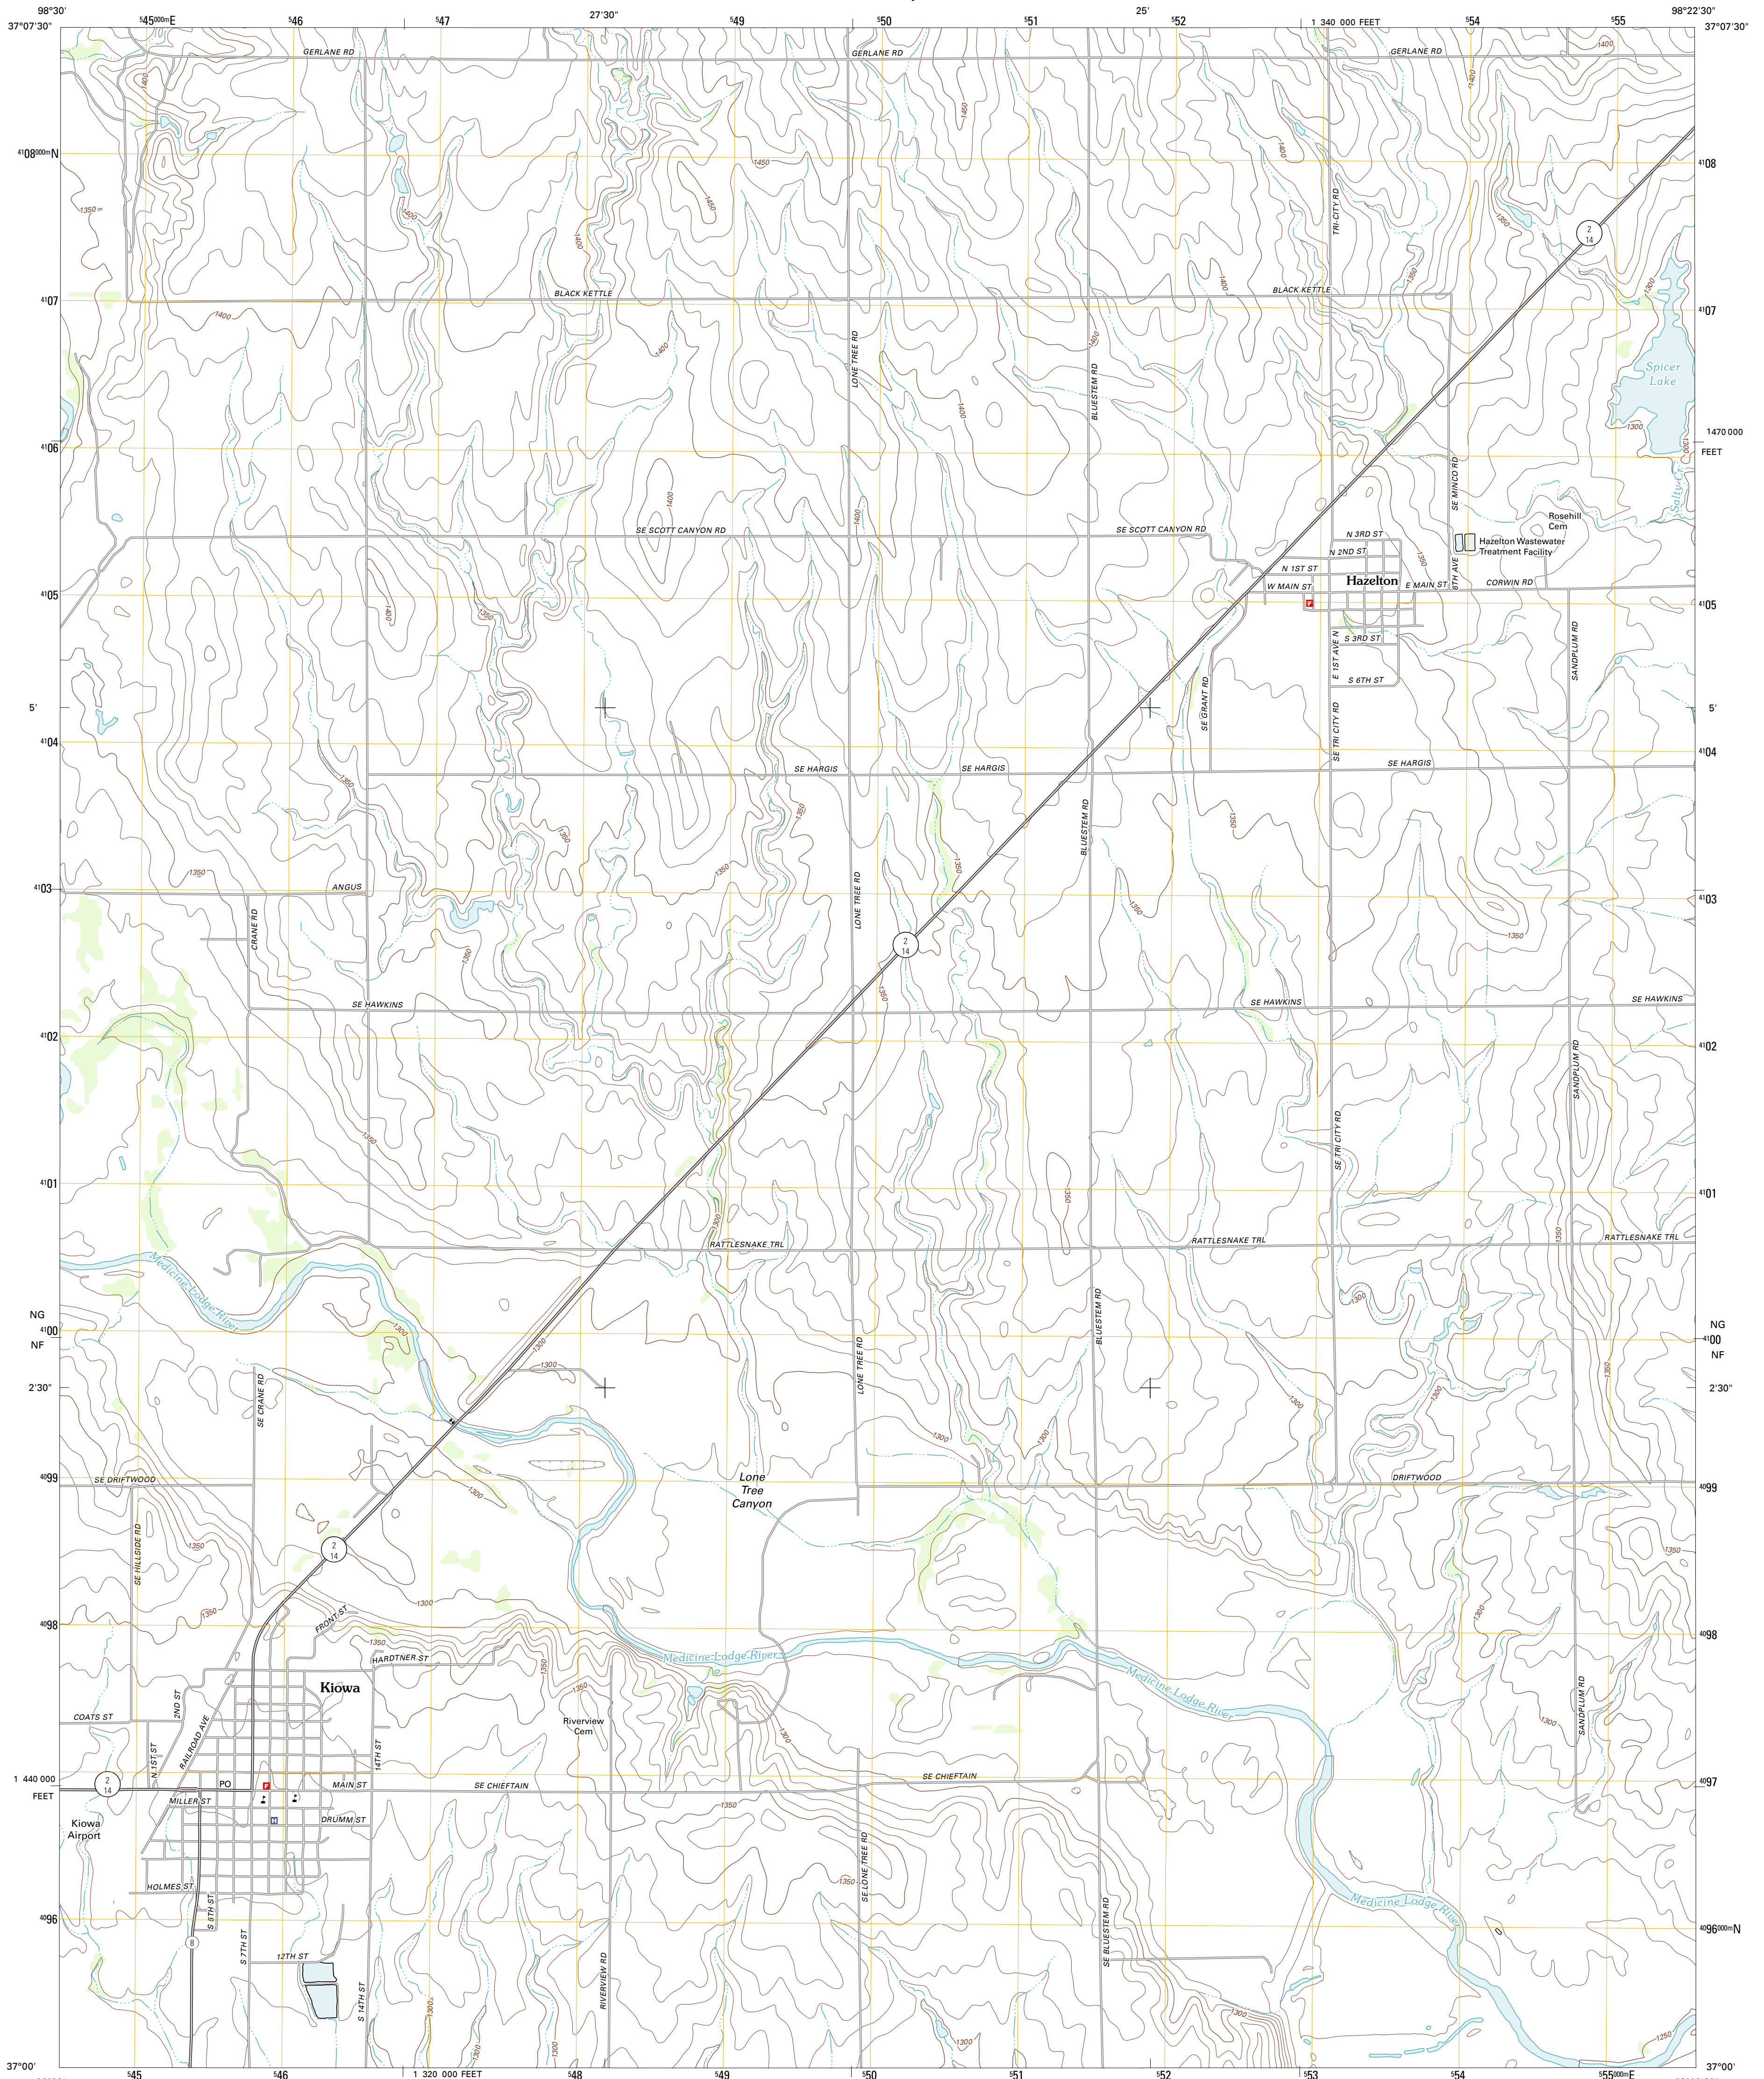

U.S. DEPARTMENT OF THE INTERIOR
U. S. GEOLOGICAL SURVEY

KIOWA QUADRANGLE
KANSAS-BARBER CO.
7.5-MINUTE SERIES

QUADRANGLE LOCATION

Gerlane	Sharon	Crisfield
Stubbis	Kiowa	Corwin
Capron	Burlington	Amorita

KIOWA, KS
2012

ADJOINING 7.5' QUADRANGLES