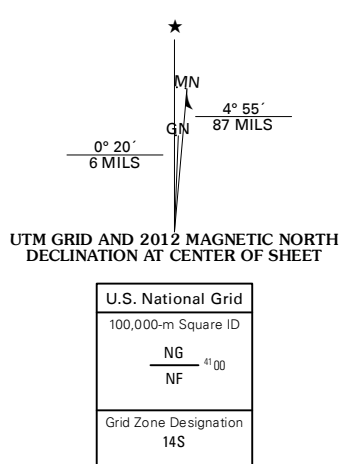

U.S. DEPARTMENT OF THE INTERIOR
U. S. GEOLOGICAL SURVEY

KIOWA QUADRANGLE
KANSAS-BARBER CO.
7.5-MINUTE SERIES

QUADRANGLE LOCATION

Gerlane	Sharon	Crisfield
Stubbis	Kiowa	Corwin
Capron	Burlington	Amorita

KIOWA, KS
2012

ADJOINING 7.5' QUADRANGLES