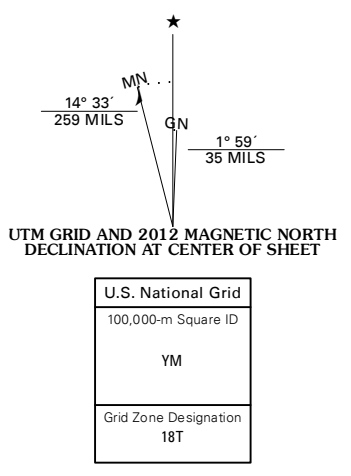

ADJOINING 7.5' QUADRANGLES

Petersham	Barre	Wachusett Mountain
Ware	North Brookfield	Paxton
Warren	East Brookfield	Leicester

NORTH BROOKFIELD, MA
2012