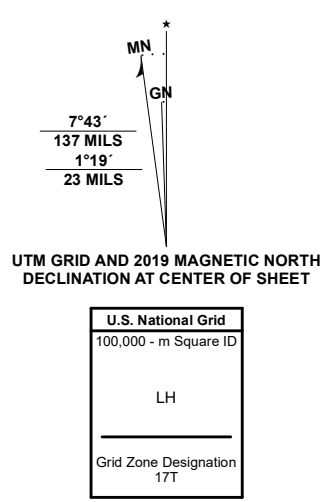

Produced by the United States Geological Survey North American Datum of 1983 (NAD83) World Geodetic System of 1984 (WGS84) Projection and 1 000-meter grid/Universal Transverse Mercator, Zone 17T