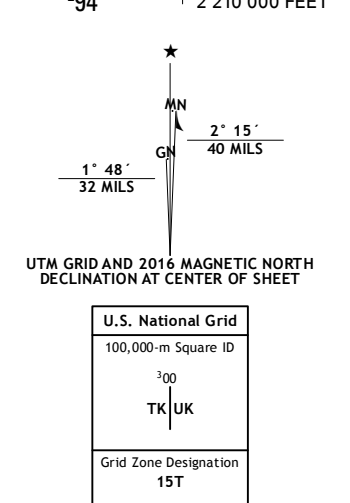

Produced by the United States Geological Survey North American Datum of 1983 (NAD83) World Geodetic System of 1984 (WGS84)...

ADJOINING QUADRANGLES table with a 3x3 grid of numbers 1-9 and corresponding place names like Hazel Run, Granite Falls, etc.