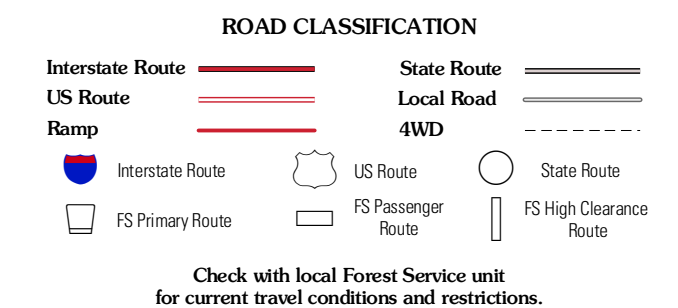

U.S. DEPARTMENT OF THE INTERIOR
U. S. GEOLOGICAL SURVEY

DOME MOUNTAIN QUADRANGLE
MONTANA-PARK CO.
7.5-MINUTE SERIES

DOME MOUNTAIN, MT
2011