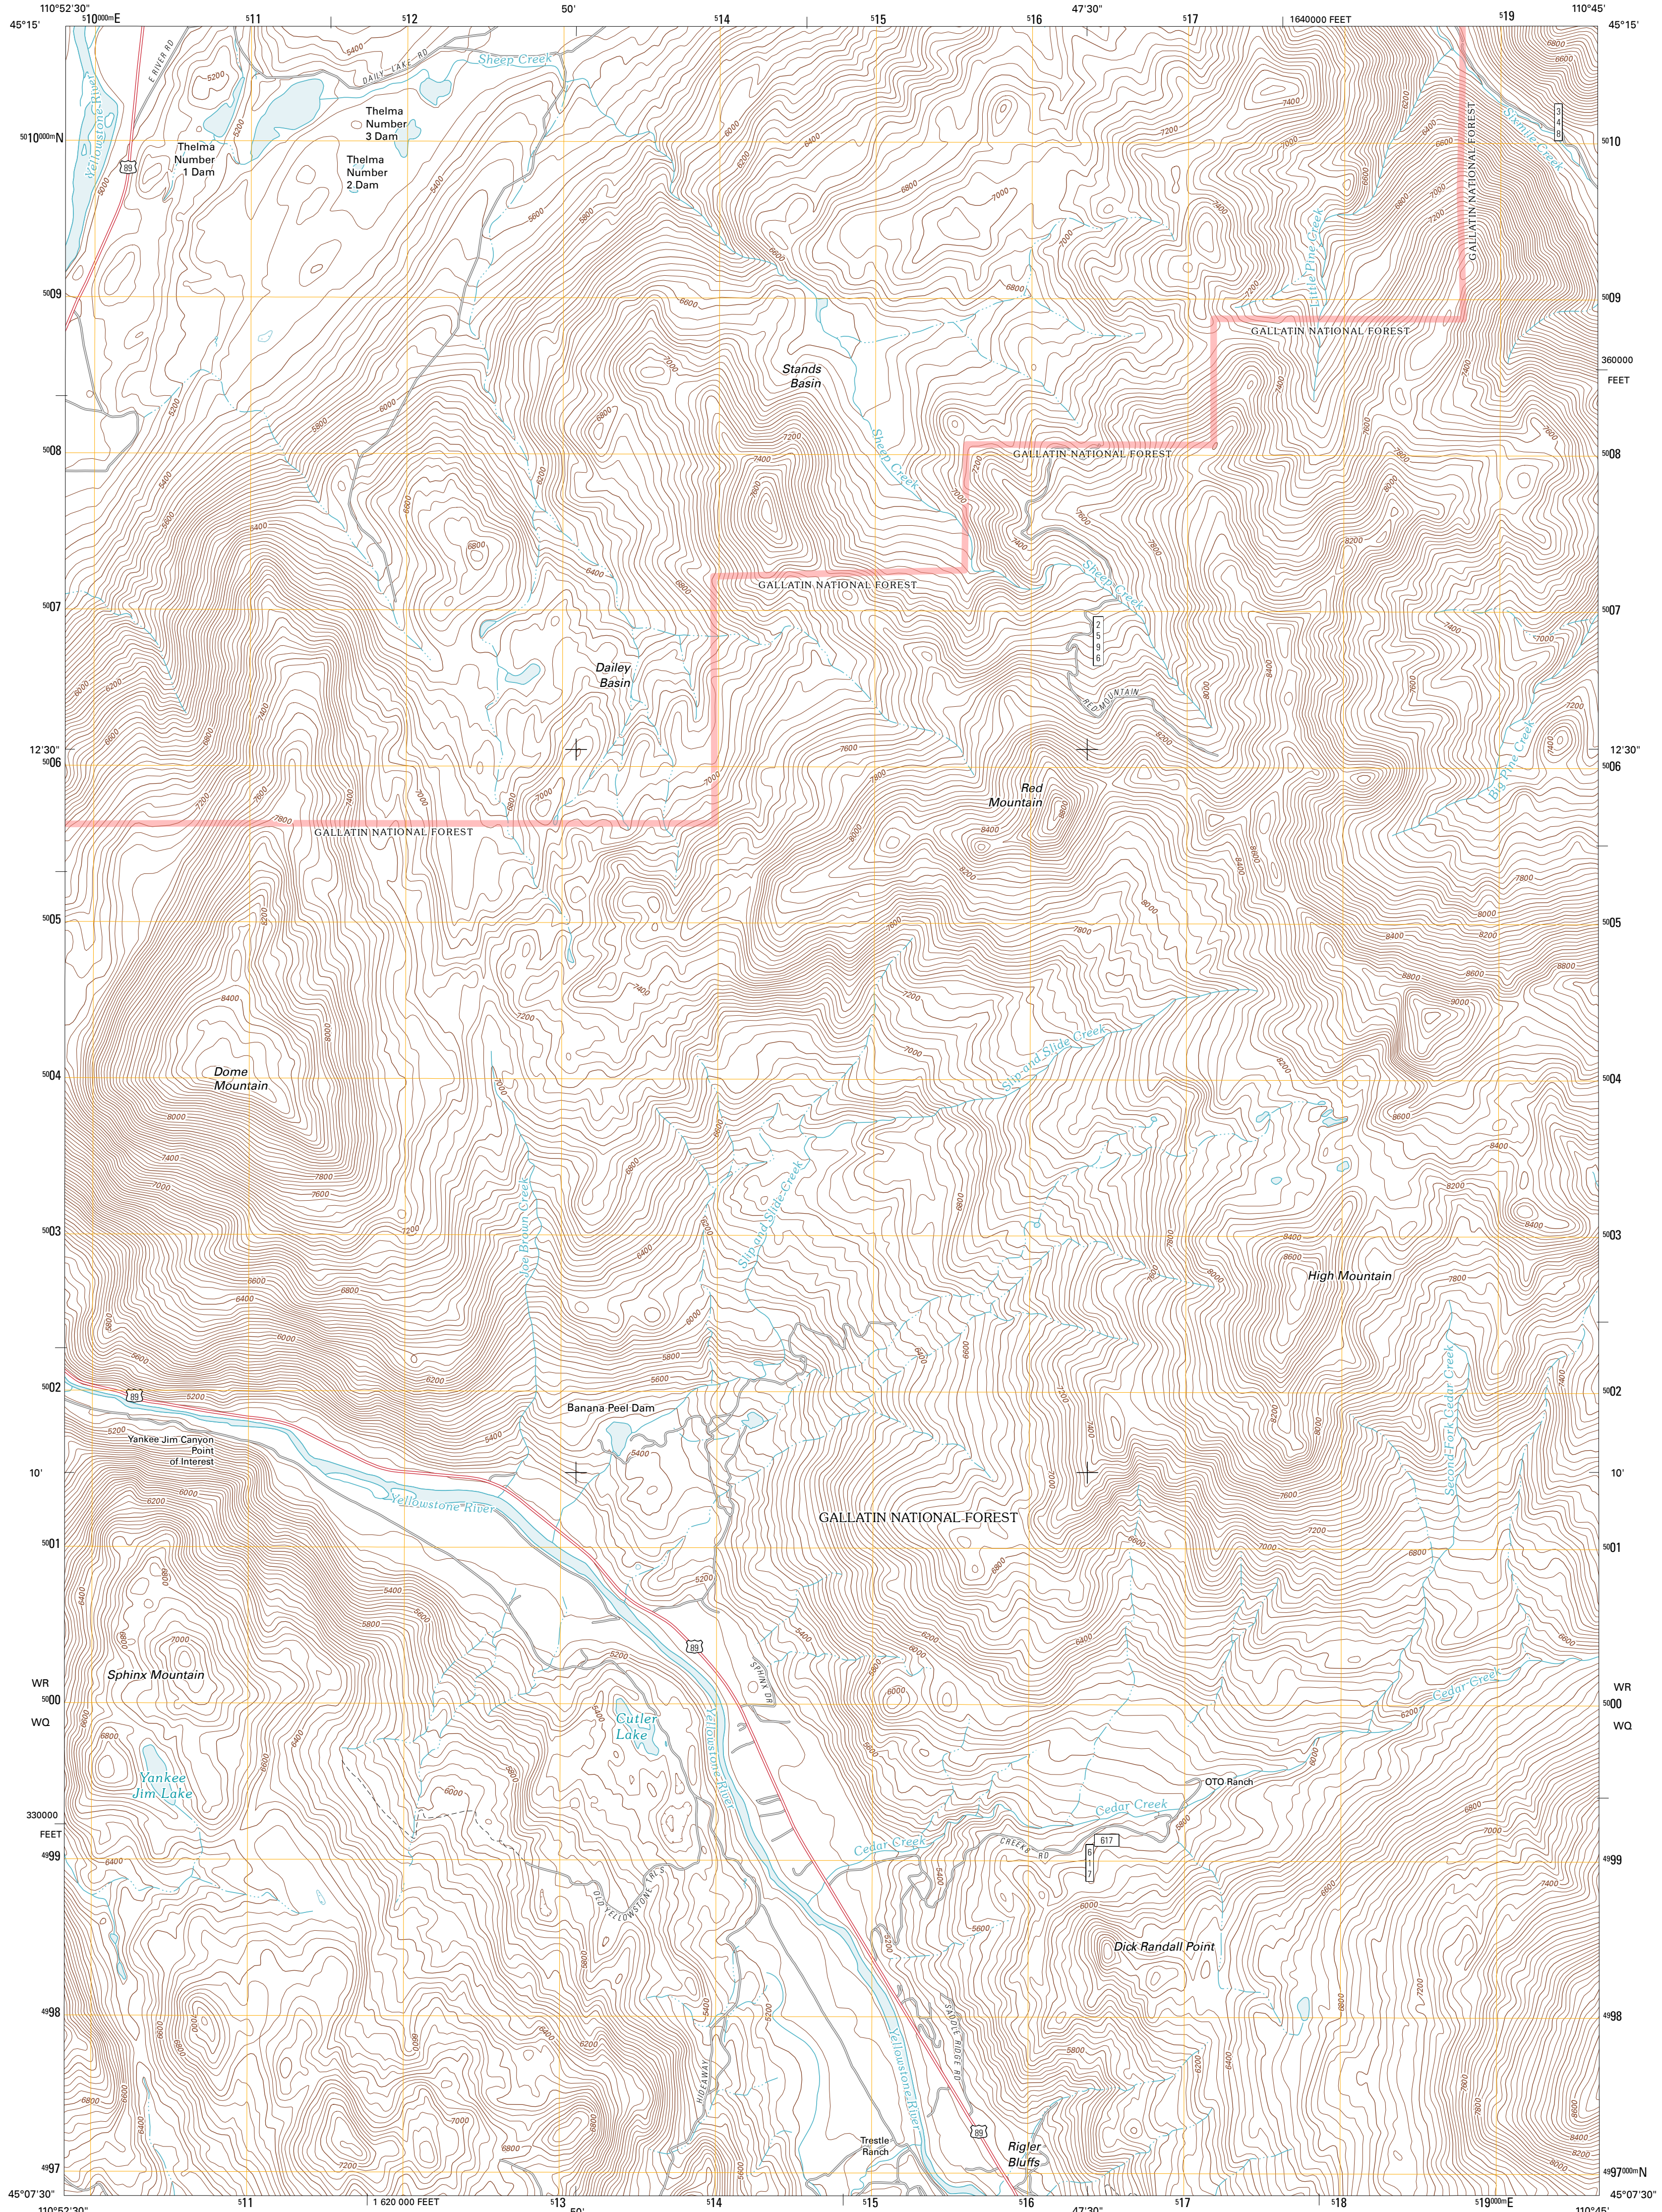

U.S. DEPARTMENT OF THE INTERIOR
U. S. GEOLOGICAL SURVEY

DOME MOUNTAIN QUADRANGLE
MONTANA-PARK CO.
7.5-MINUTE SERIES

DOME MOUNTAIN, MT
2011