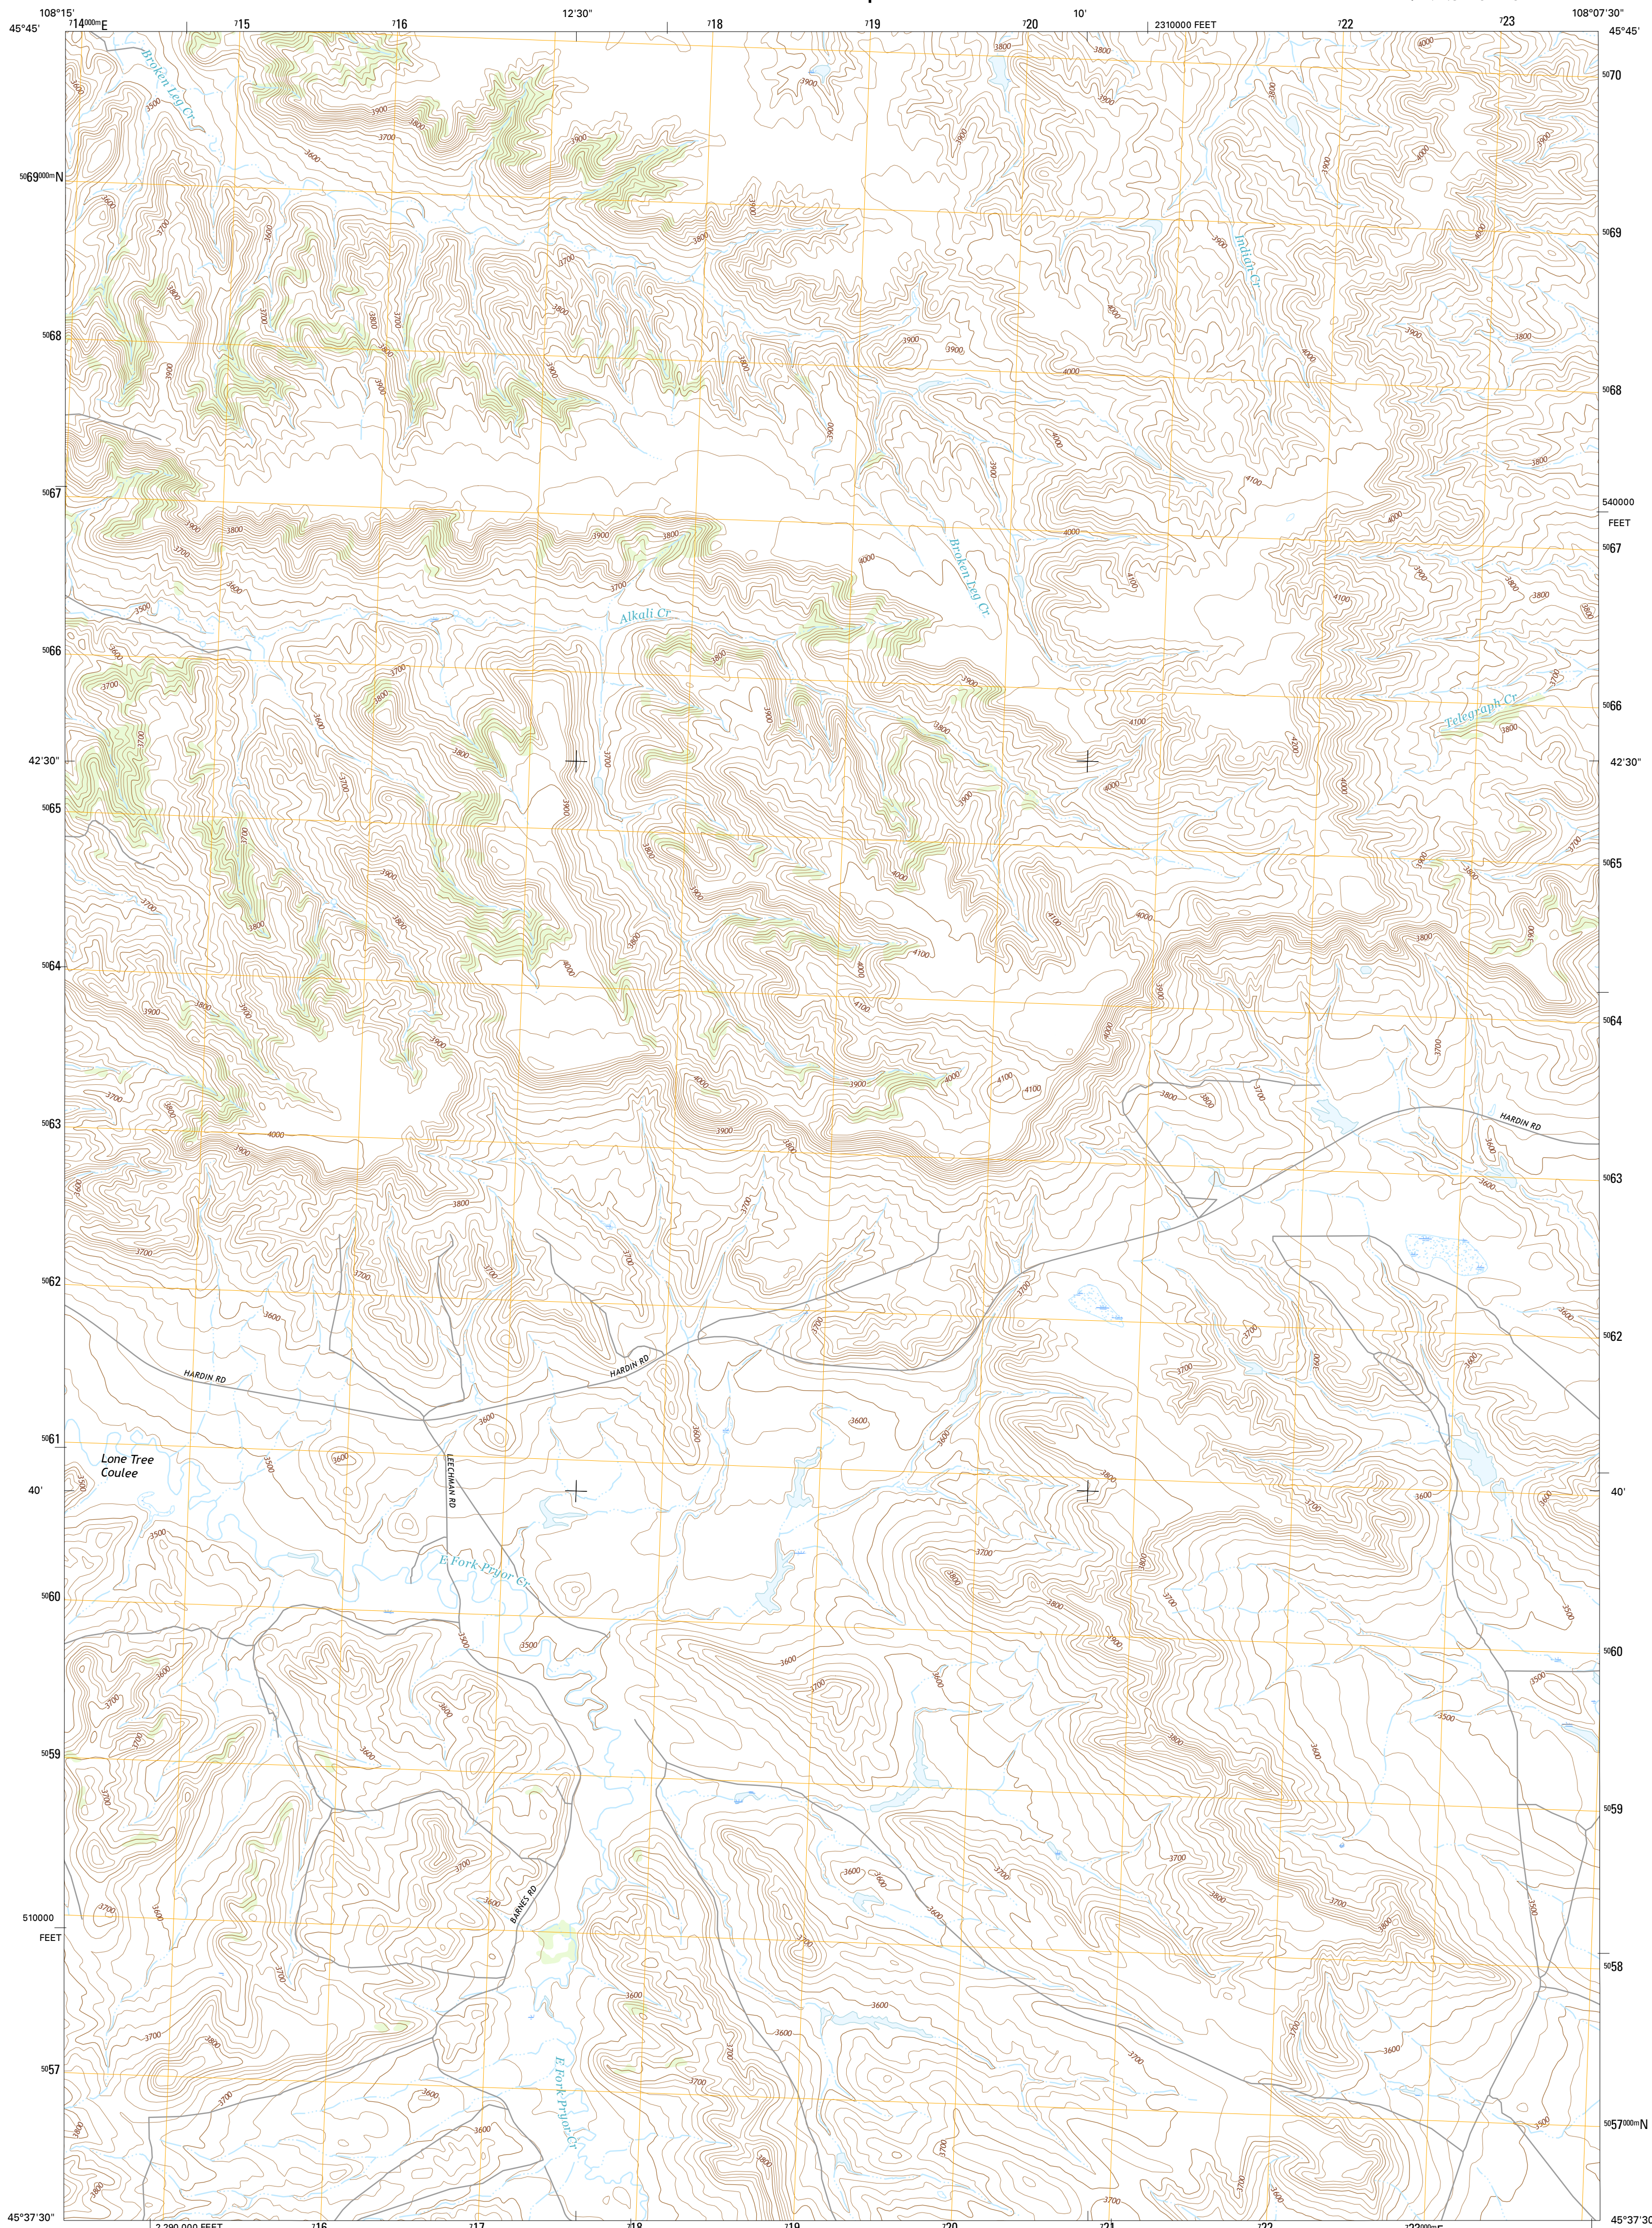

U.S. DEPARTMENT OF THE INTERIOR
U.S. GEOLOGICAL SURVEY

WOODY MOUNTAIN NW QUADRANGLE
MONTANA-YELLOWSTONE CO.
7.5-MINUTE SERIES

ROAD CLASSIFICATION		
Expressway	Local Connector	
Secondary Hwy	Local Road	
Ramp	4WD	
Interstate Route	US Route	State Route

1	2	3
4	5	
6	7	8

ADJOINING QUADRANGLES

WOODY MOUNTAIN NW, MT
2017