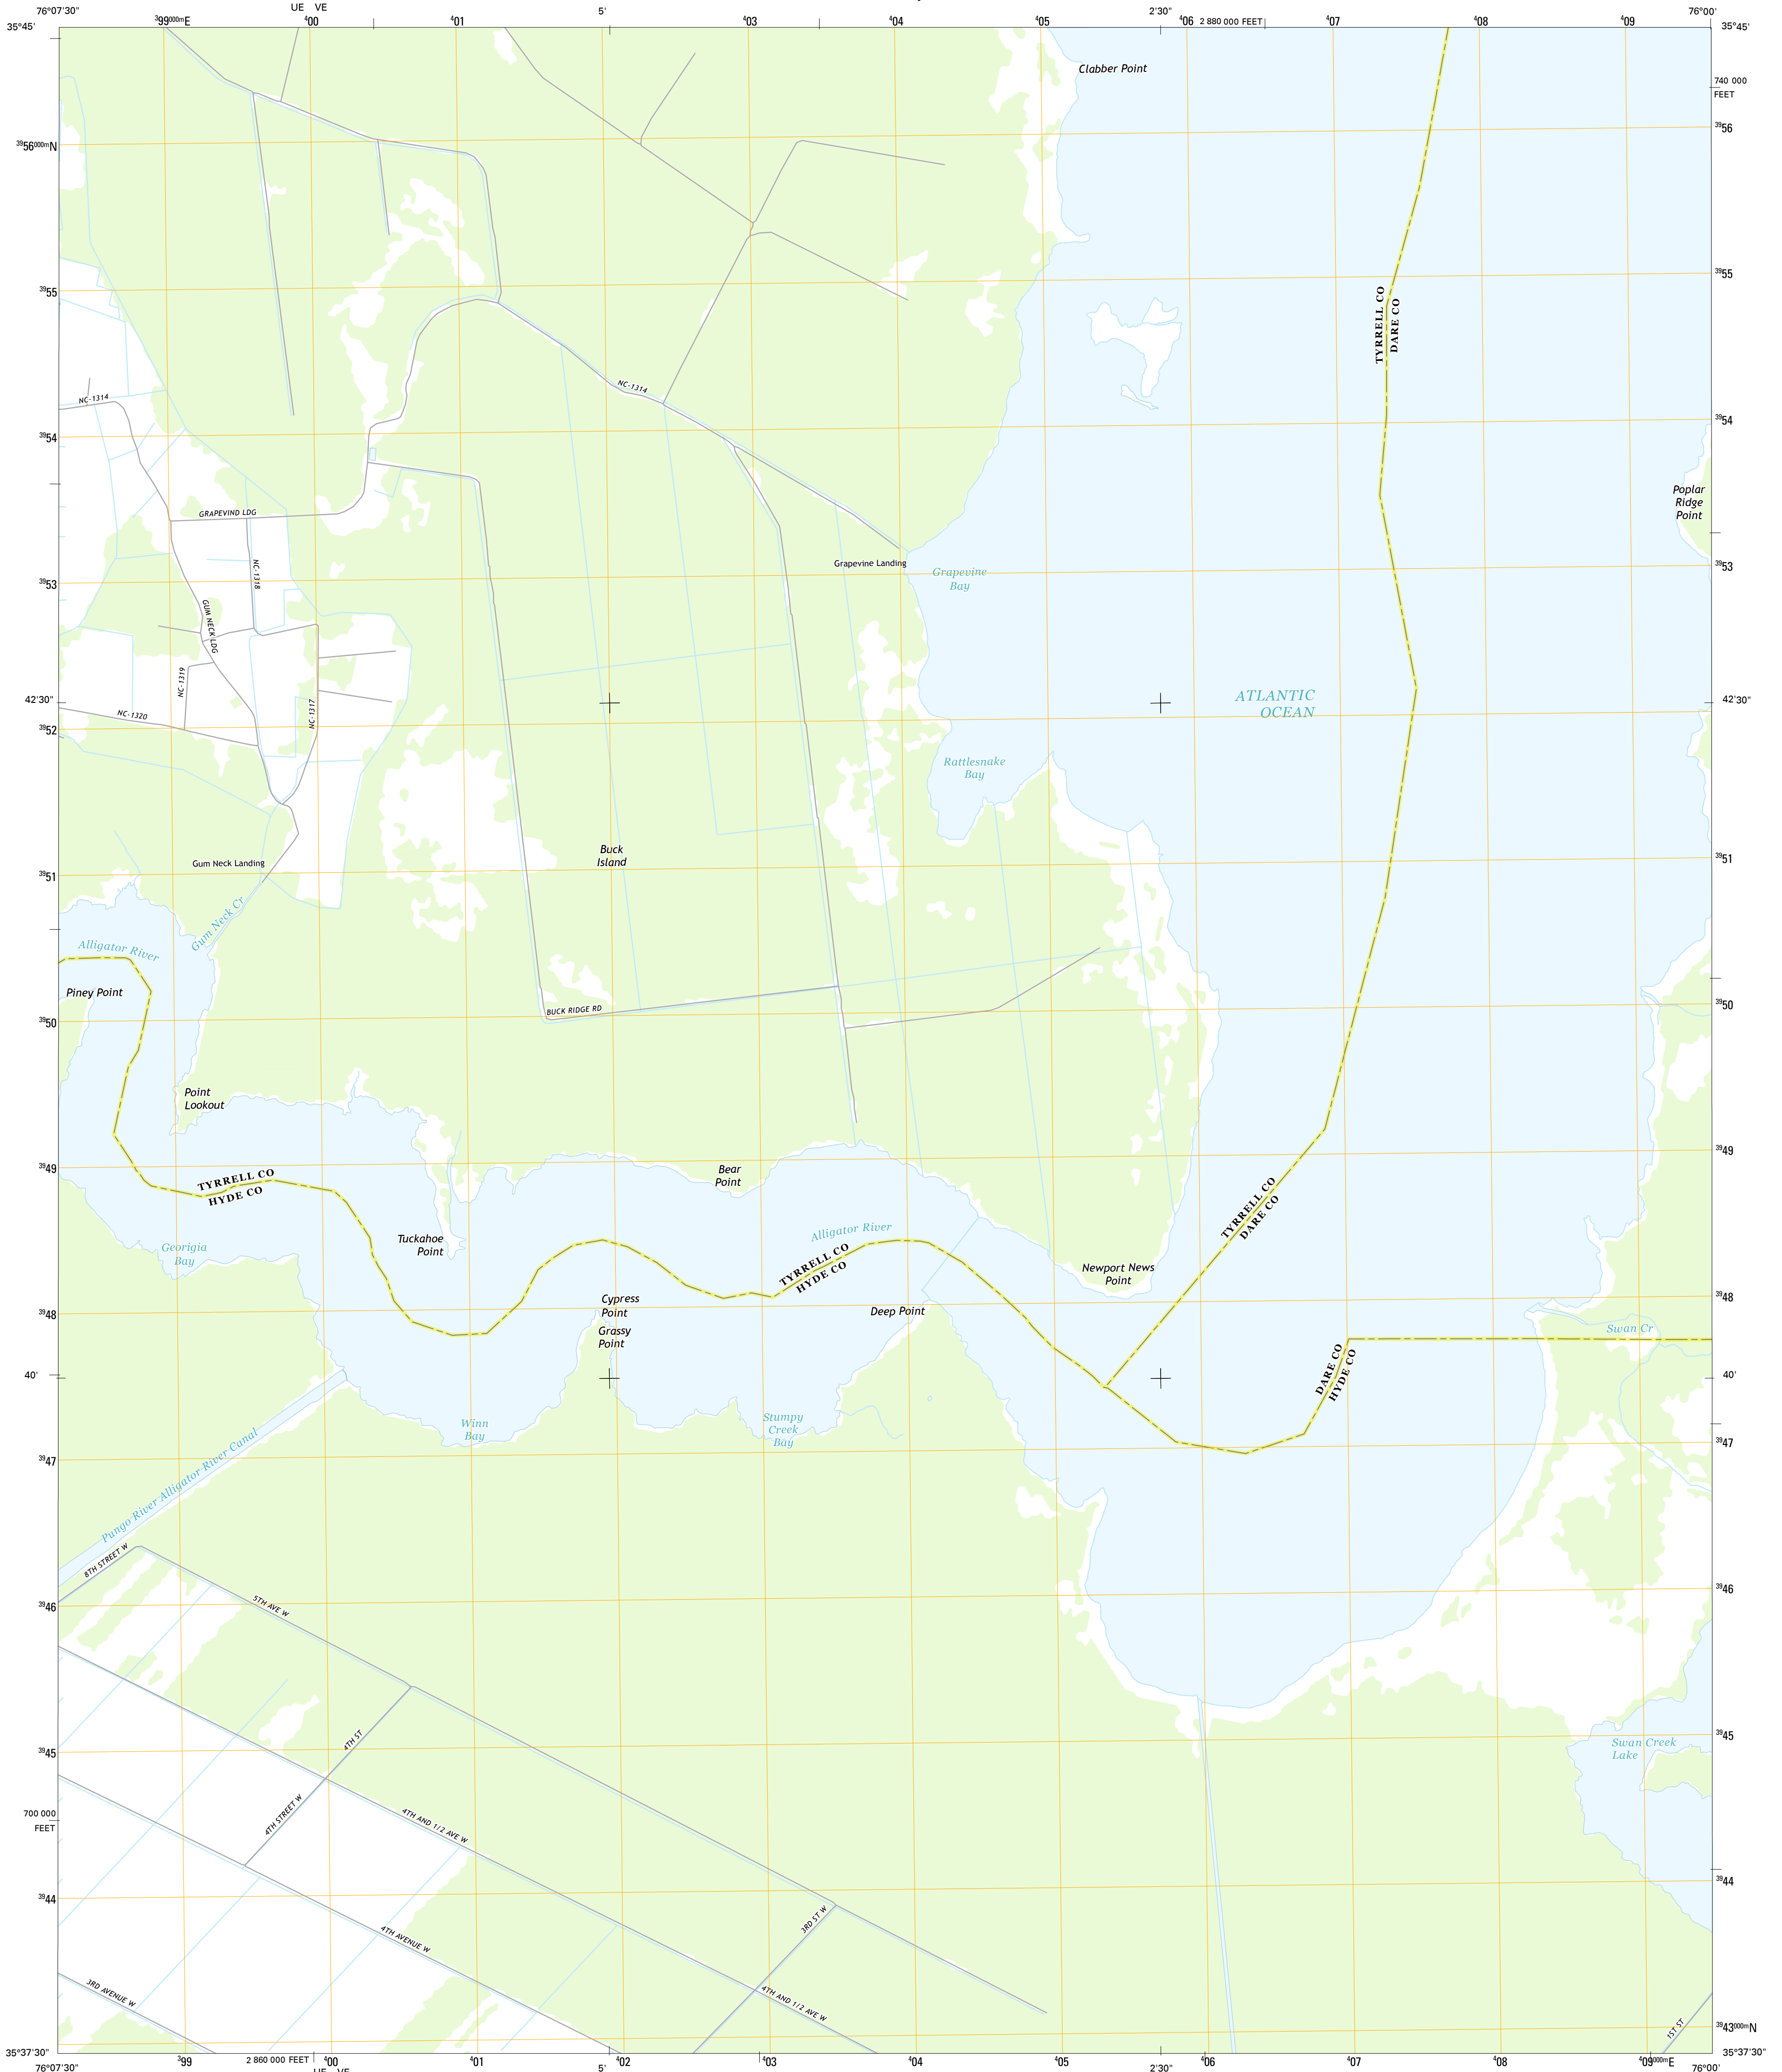

U.S. DEPARTMENT OF THE INTERIOR
U. S. GEOLOGICAL SURVEY

FAIRFIELD NE QUADRANGLE
NORTH CAROLINA
7.5-MINUTE SERIES

QUADRANGLE LOCATION

Scotia	Flying Pan	Buffalo City
Fairfield NW	Fairfield NE	Engelhard NW
Fairfield	Engelhard West	Engelhard East

ADJOINING 7.5 QUADRANGLES

FAIRFIELD NE, NC
2013