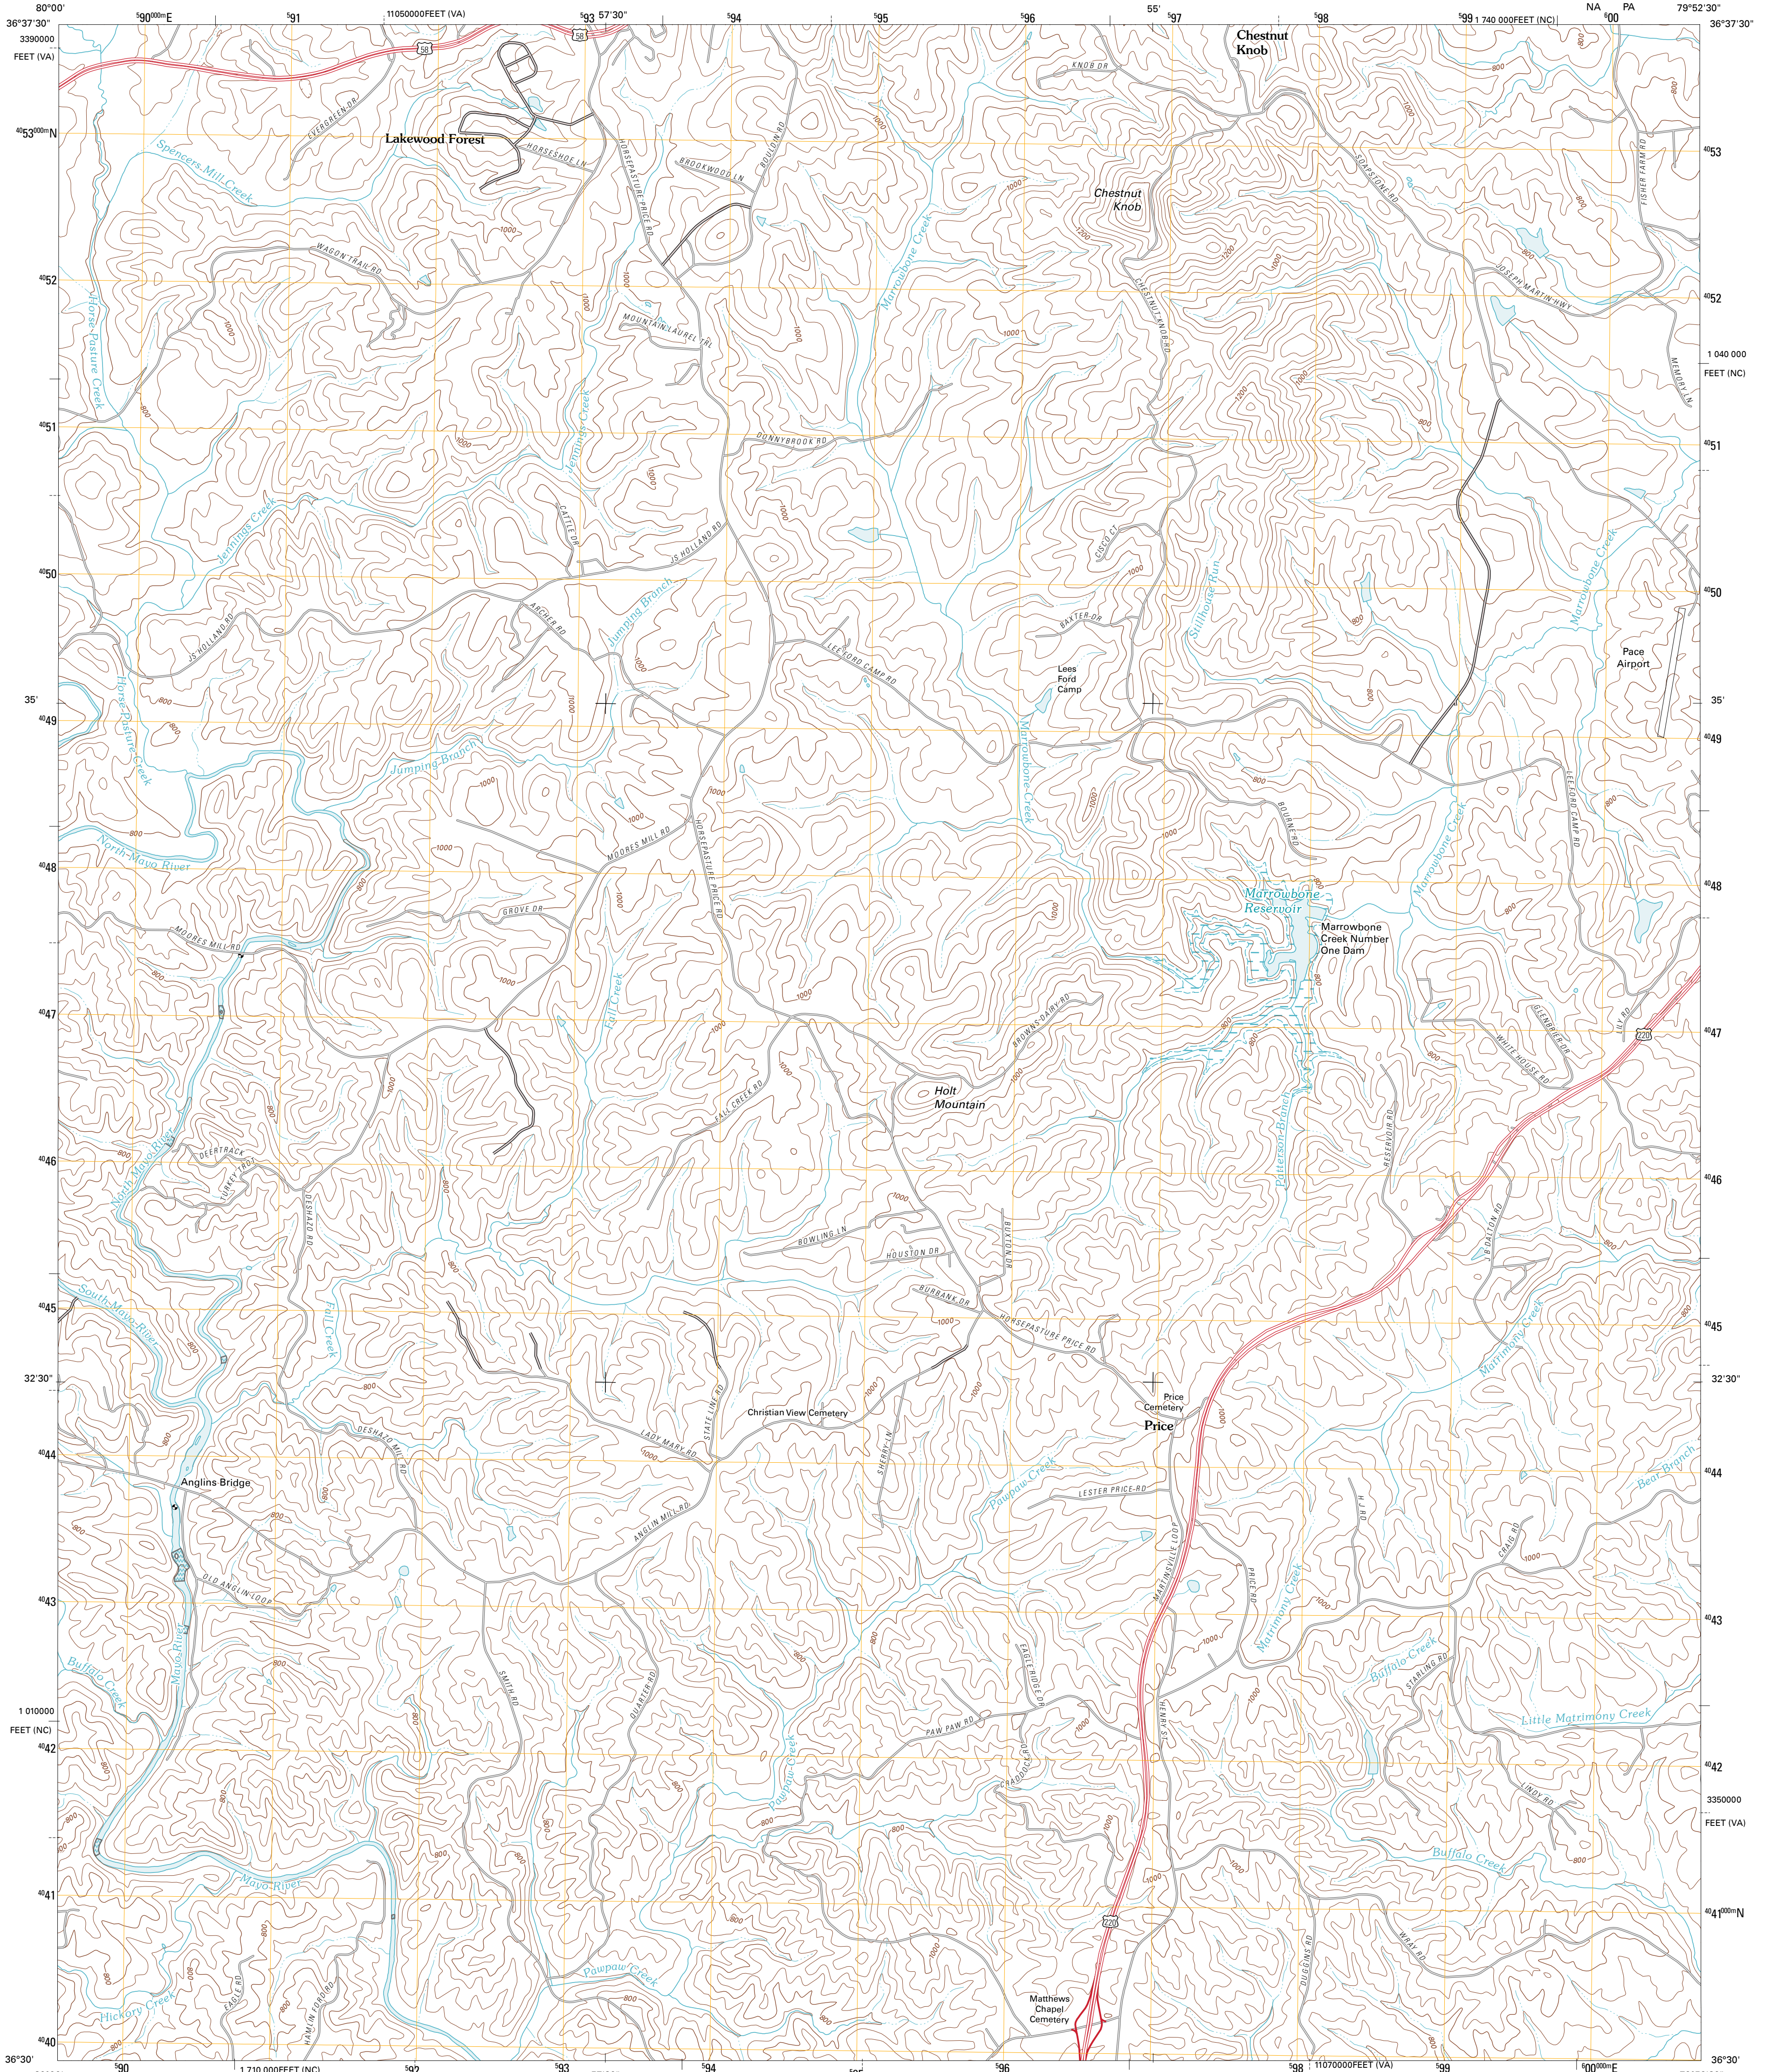

U.S. DEPARTMENT OF THE INTERIOR
U. S. GEOLOGICAL SURVEY

PRICE QUADRANGLE
NORTH CAROLINA-VIRGINIA
7.5-MINUTE SERIES

CONTOUR INTERVAL 40 FEET
NORTH AMERICAN VERTICAL DATUM OF 1988

QUADRANGLE LOCATION

Spencer	Mintsville West	Mintsville East
Price	Northwest Eden	
Matthews Chapel	Southwest Eden	

PRICE, NC-VA
2011

ADJOINING 7.5 QUADRANGLES