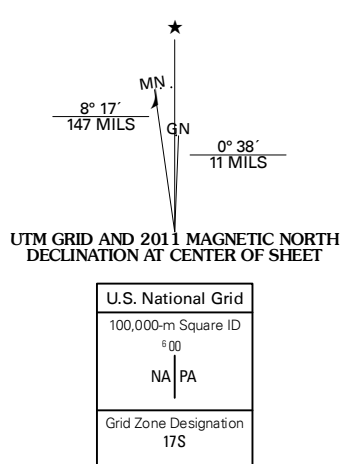

U.S. DEPARTMENT OF THE INTERIOR
U. S. GEOLOGICAL SURVEY

PRICE QUADRANGLE
NORTH CAROLINA-VIRGINIA
7.5-MINUTE SERIES

CONTOUR INTERVAL 40 FEET
NORTH AMERICAN VERTICAL DATUM OF 1988

QUADRANGLE LOCATION

Spencer	Mintsville West	Mintsville East
Price	Northwest Eden	
Matthews Chapel	Southwest Eden