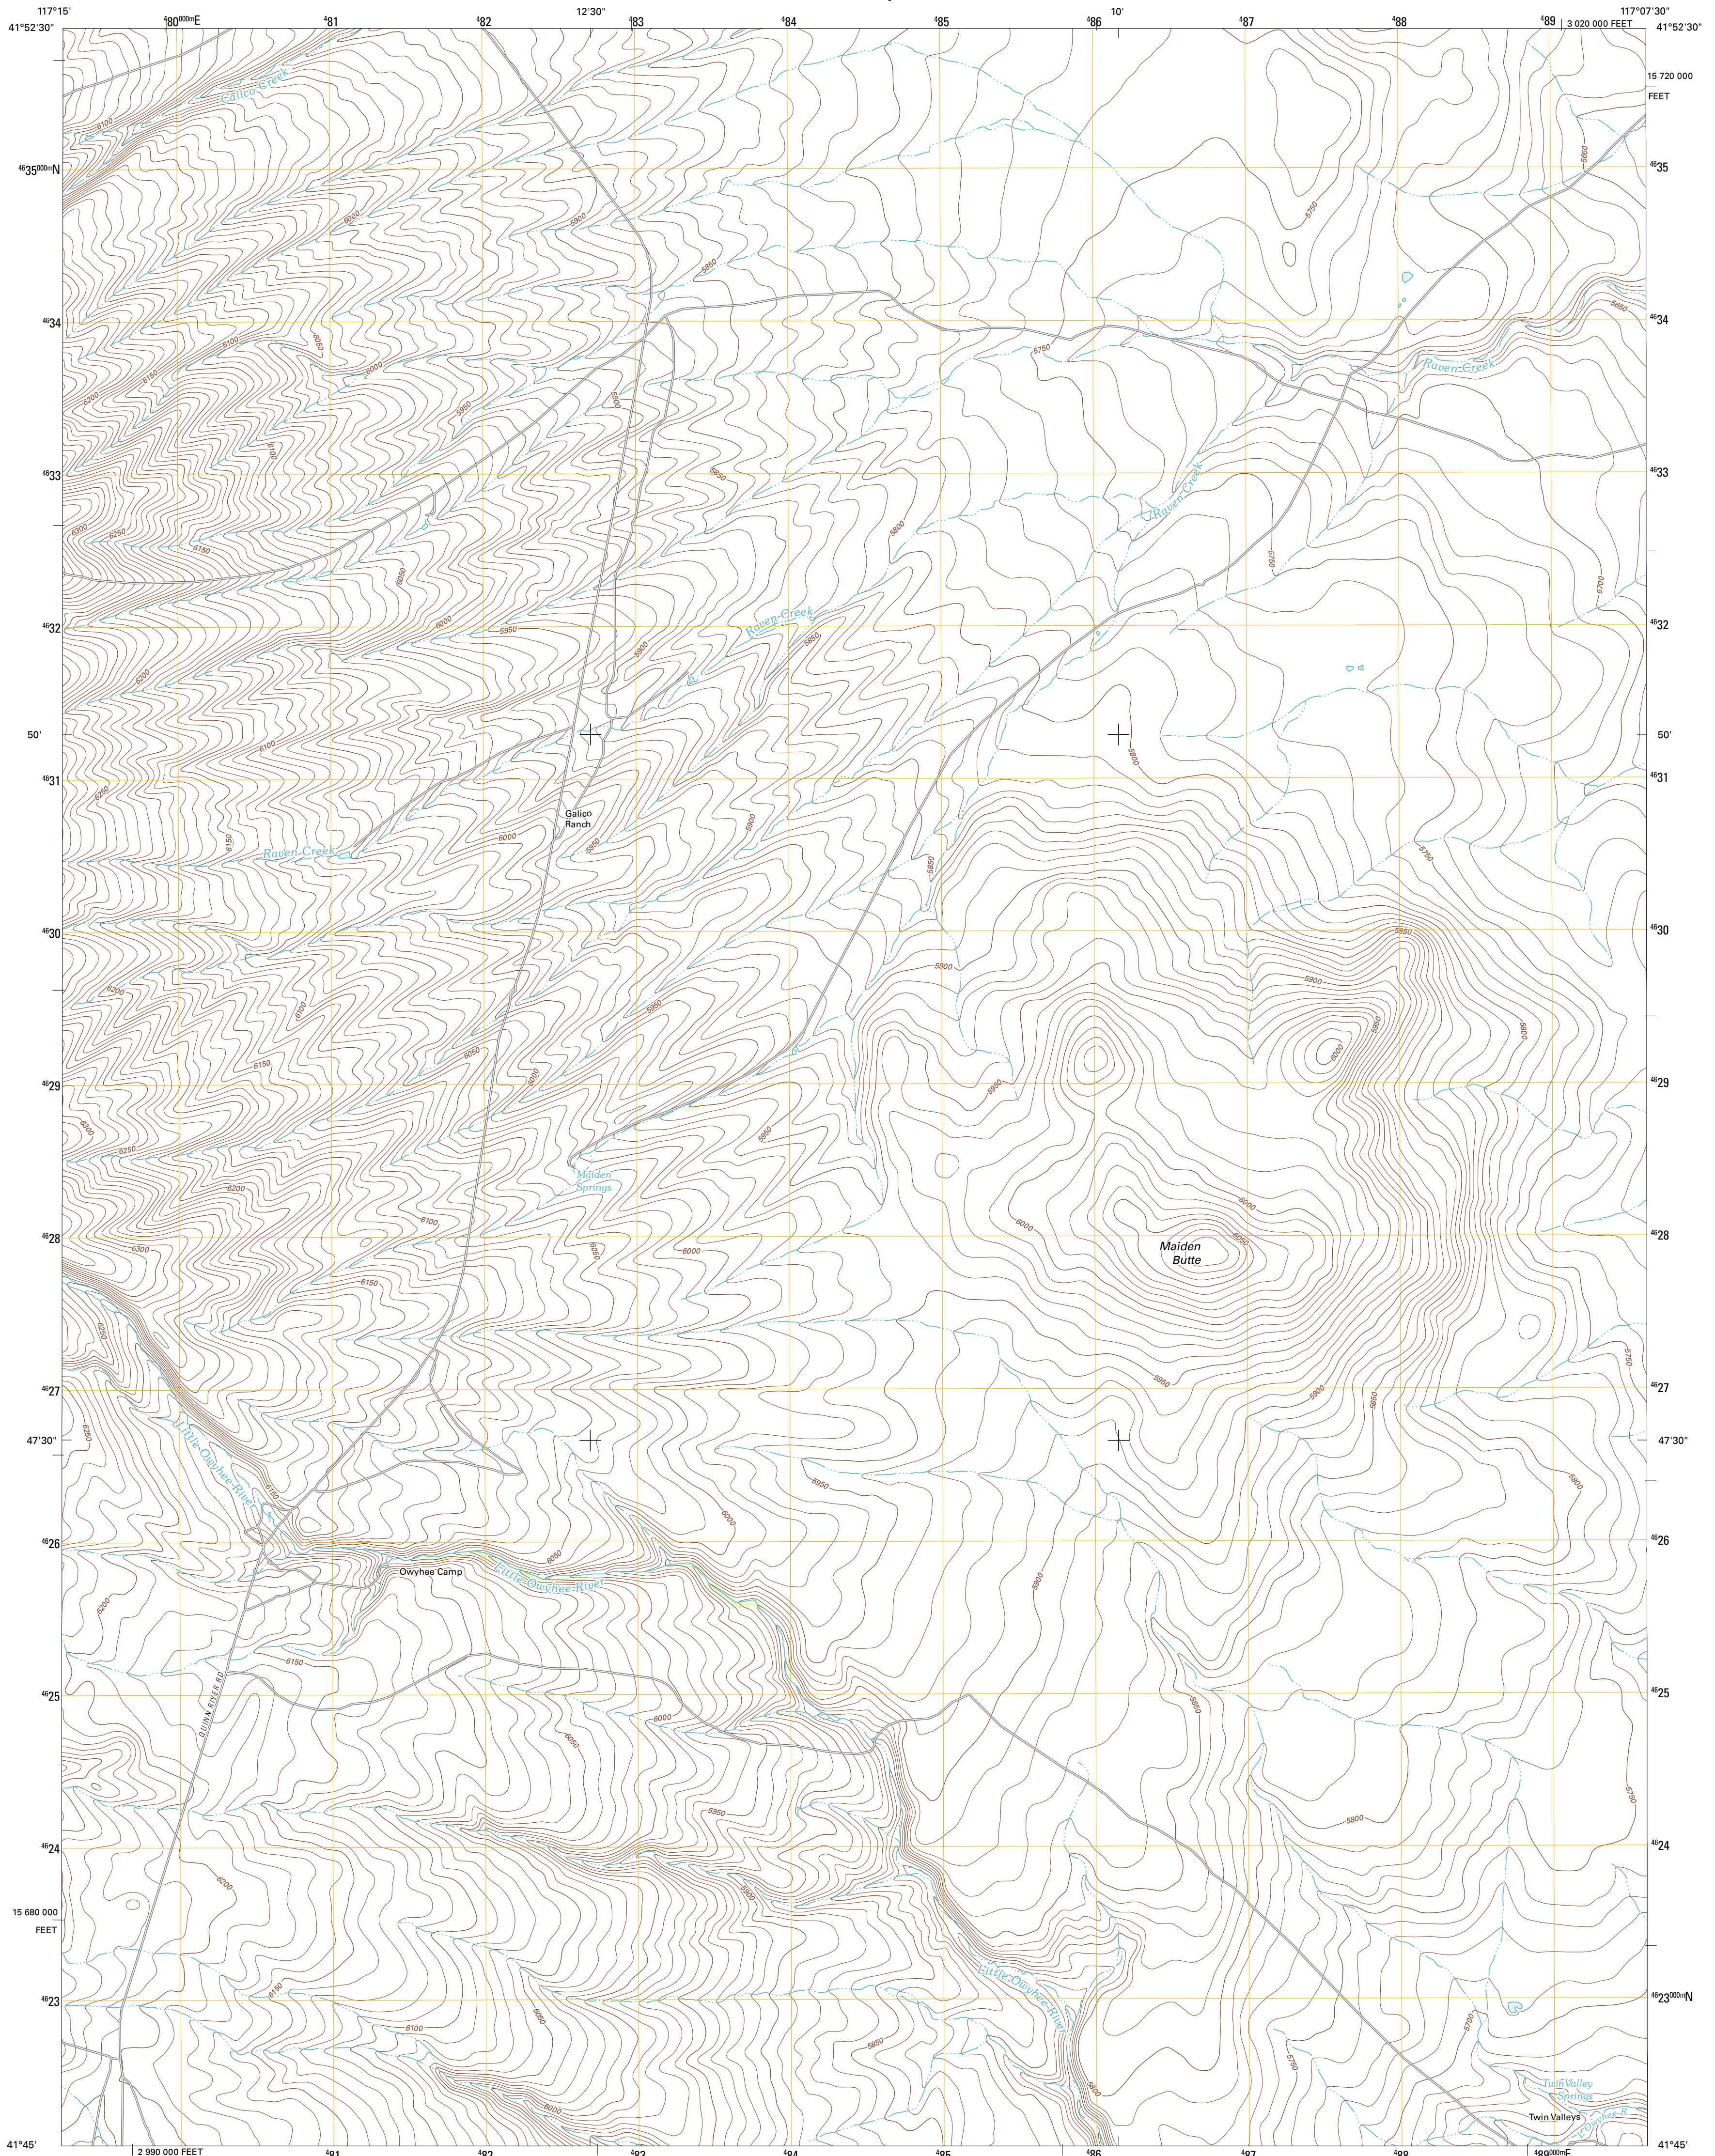

U.S. DEPARTMENT OF THE INTERIOR
U. S. GEOLOGICAL SURVEY

MAIDEN BUTTE QUADRANGLE
NEVADA-HUMBOLDT CO.
7.5-MINUTE SERIES

MAIDEN BUTTE, NV
2011