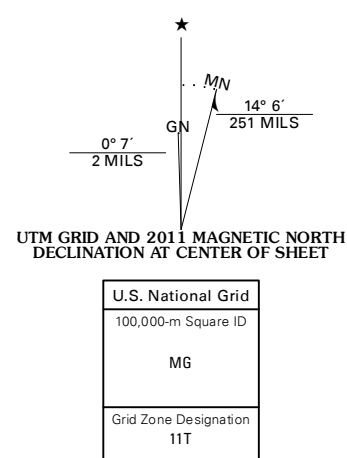

U.S. DEPARTMENT OF THE INTERIOR
U. S. GEOLOGICAL SURVEY

MAIDEN BUTTE QUADRANGLE
NEVADA-HUMBOLDT CO.
7.5-MINUTE SERIES

MAIDEN BUTTE, NV
2011