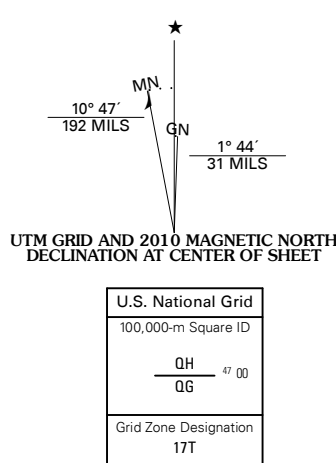

SCALE 1:24 000

CONTOUR INTERVAL 20 FEET

QUADRANGLE LOCATION

Sardinia	Arcade	Bliss
West Valley	Delevan	Freedom
Ashford	Franklinville	Rawson

ADJOINING 7.5' QUADRANGLES