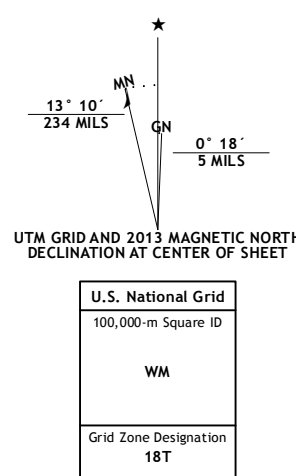

ADJOINING 7.5 QUADRANGLES

Hubert	Roxbury	Prattville
Margaretville	Fleischmanns	West Kill
Arena	Seeger	Shandaken