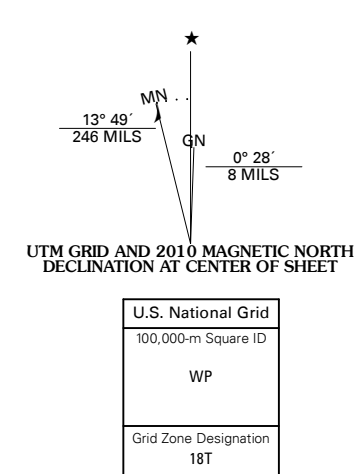

ADJOINING 7.5' QUADRANGLES

Blue Mountain Lake	Rock Lake	Red Luck Mountain
Snowy Mountain	Indian Lake	Bullhead Mountain
Page Mountain	Kunjamuk River	South Pond Mountain

INDIAN LAKE, NY
2010