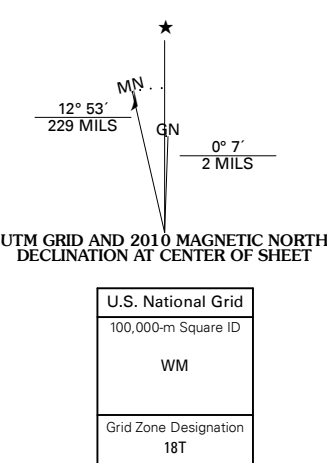

QUADRANGLE LOCATION		
Jeffersonville	Liberty West	Liberty East
Lake Huntington	White Lake	Monticello
Eldred	Highland Lake	Hartwood

ADJOINING 7.5' QUADRANGLES

WHITE LAKE, NY
2010