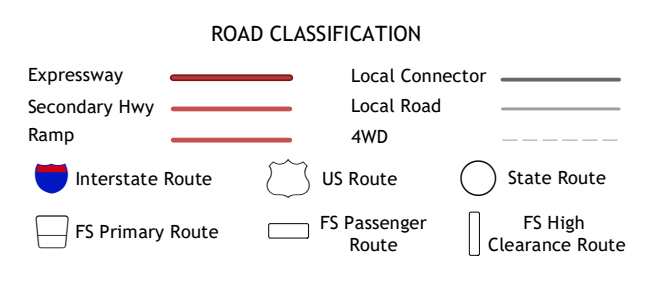

Produced by the United States Geological Survey North American Datum of 1983 (NAD83) World Geodetic System of 1984 (WGS84)...

Table with 3 columns: Index number, Name, and Description. Includes 1 Wheelersburg, 2 Pedro, 3 Sherritts, etc.