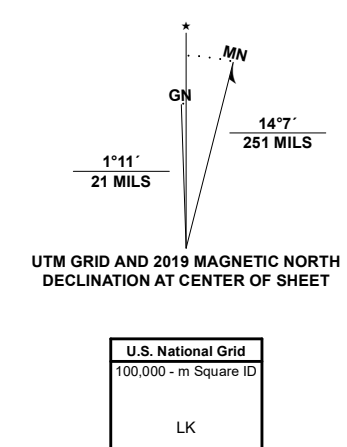

Produced by the United States Geological Survey
North American Datum of 1983 (NAD83)
World Geodetic System of 1984 (WGS84). Projection and 1 000-meter grid: Universal Transverse Mercator, Zone 11T
This map is not a legal document. Boundaries may be generalized for this map scale. Private lands within government reservations may not be shown. Obtain permission before entering private lands.