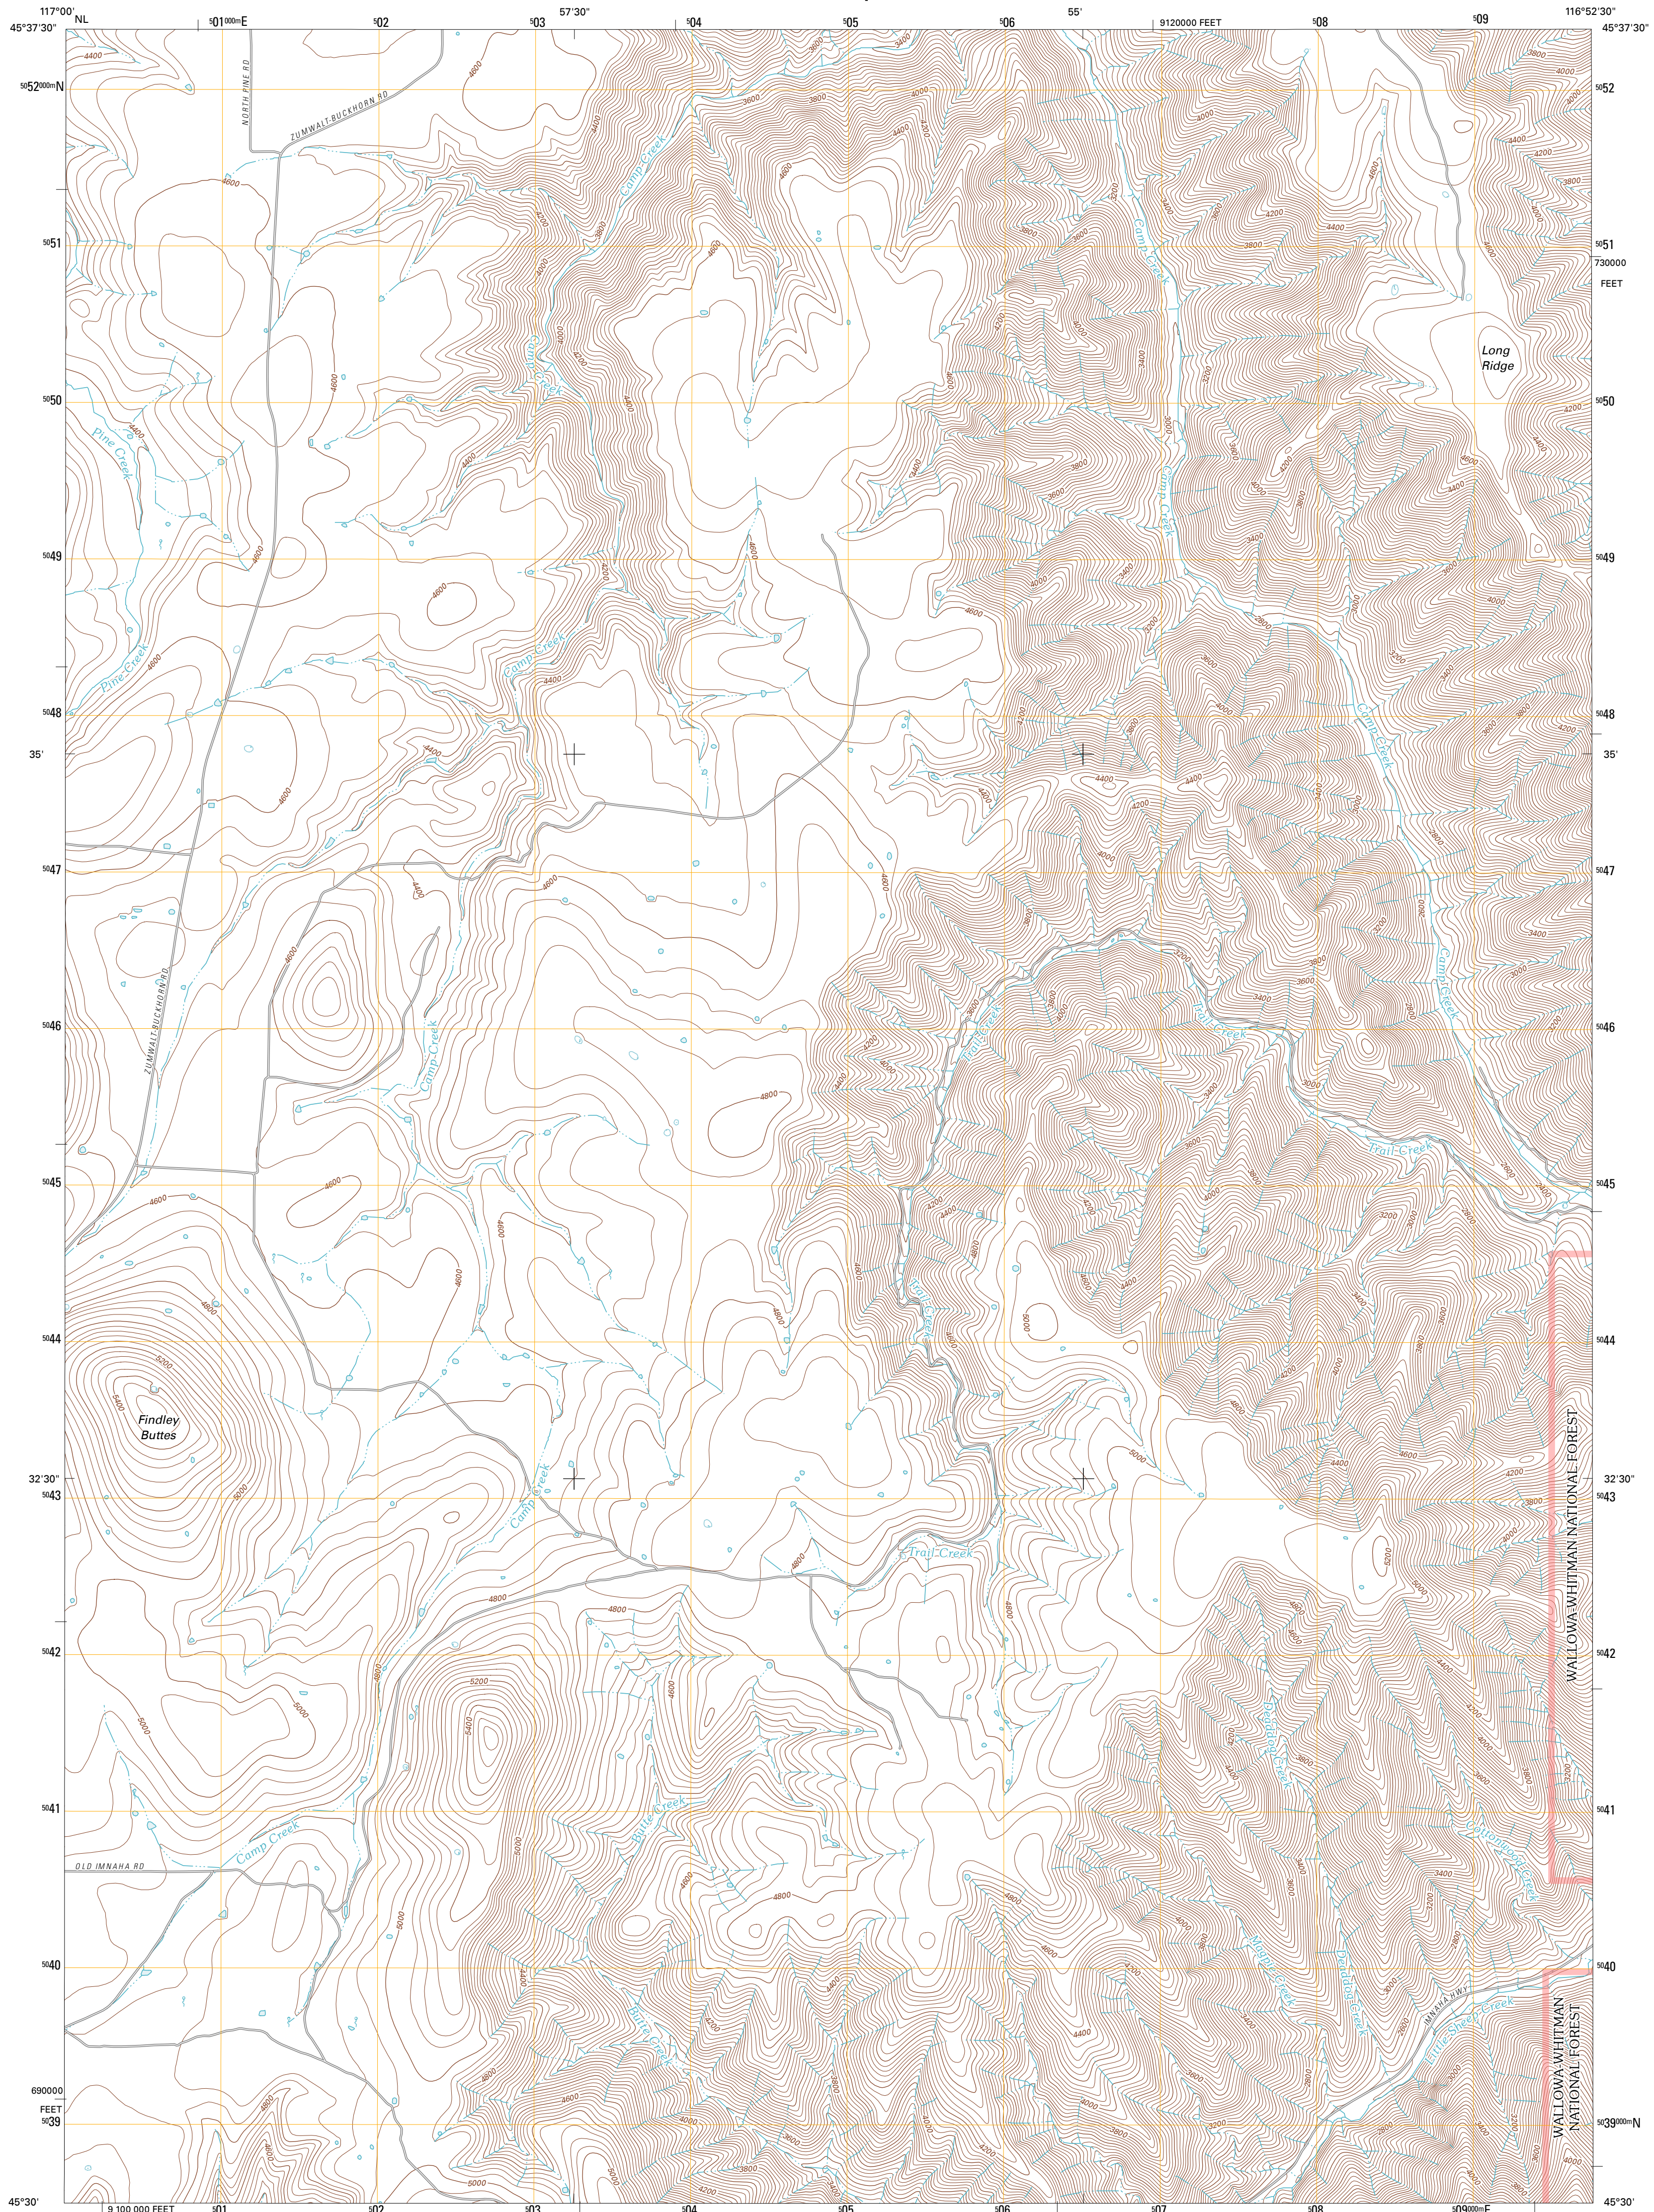

U.S. DEPARTMENT OF THE INTERIOR
U. S. GEOLOGICAL SURVEY

FINDLEY BUTTES QUADRANGLE
OREGON-WALLOWA CO.
7.5-MINUTE SERIES

Greenwood Butte	Zumwalt	Hair Hollow
Elk Mountain SE	Findley Buttes	Imnaha
Three Lakes County	Clear Lake Ridge	Sheep Creek Divide

ADJOINING 7.5 QUADRANGLES

FINDLEY BUTTES, OR
2011