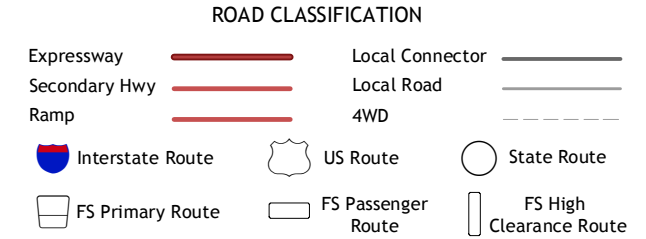

Produced by the United States Geological Survey North American Datum of 1983 (NAD83) World Geodetic System of 1984 (WGS84)...

Table with 3 columns and 3 rows showing adjacent quadrangles: 1 Bagby Hot Springs, 2 Bull of the Woods, 3 Mount Lowe, 4 Battle Ax, 5 Breitenbush Hot Springs, 6 Detroit, 7 Idanha, 8 Mount Bruno.