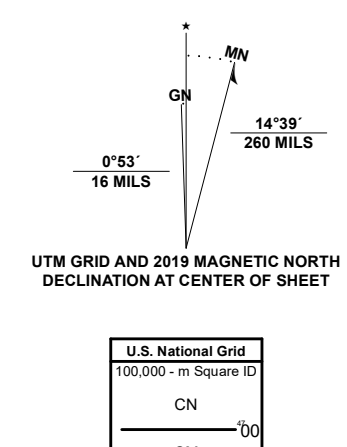

Produced by the United States Geological Survey
North American Datum of 1983 (NAD83)
World Geodetic System of 1984 (WGS84). Projection and 1 000-meter grid: Universal Transverse Mercator, Zone 10T
This map is not a legal document. Boundaries may be generalized for this map scale. Private Lands within government reservations may not be shown. Obtain permission before entering private lands.

Check with local Forest Service unit for current travel conditions and restrictions.

SIGNAL BUTTES, OR
2020