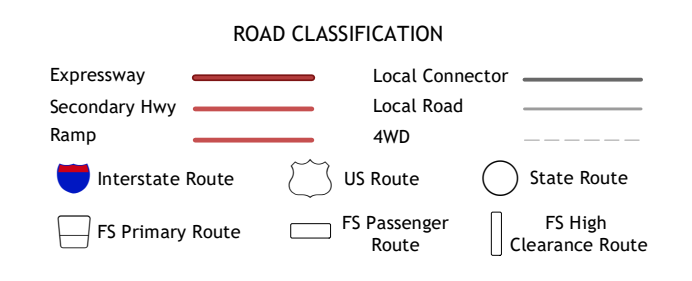

Check with local Forest Service unit for current travel conditions and restrictions. YORK BUTTE, OR 2020