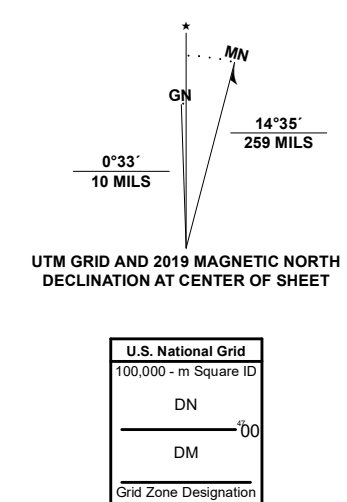

Check with local Forest Service unit for current travel conditions and restrictions. YORK BUTTE, OR 2020