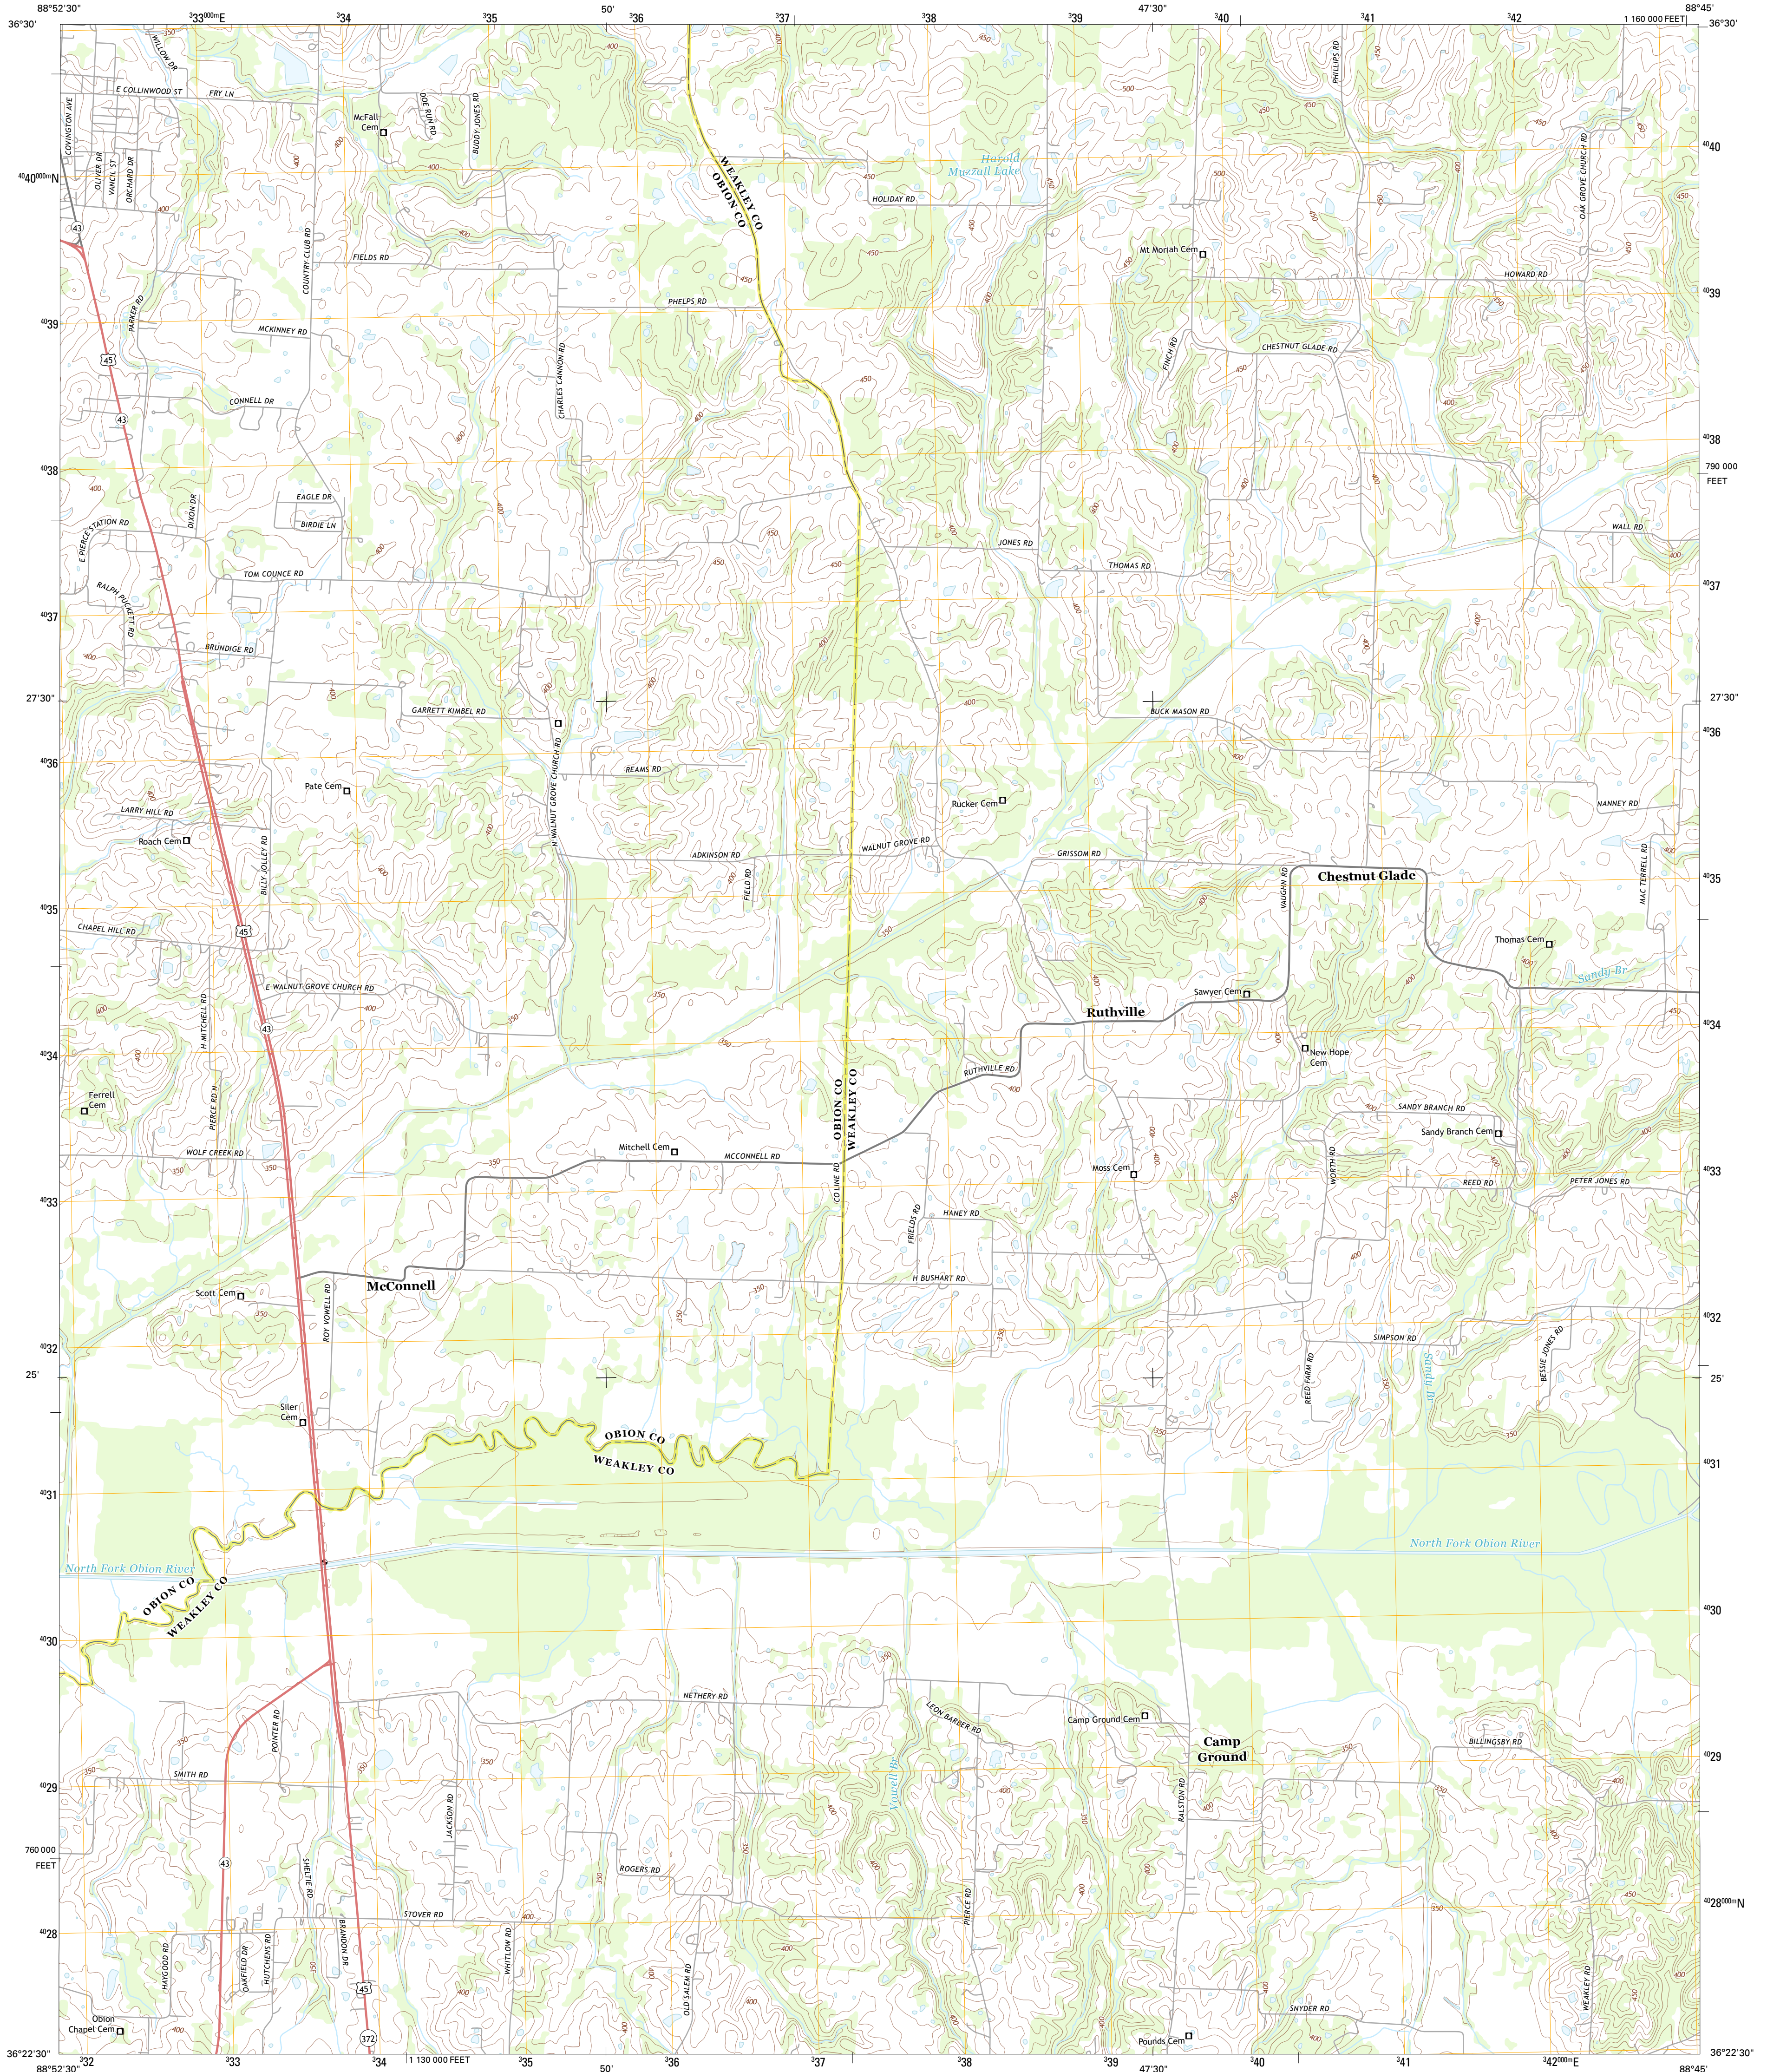

U.S. DEPARTMENT OF THE INTERIOR
U. S. GEOLOGICAL SURVEY

MCCONNELL QUADRANGLE
TENNESSEE
7.5-MINUTE SERIES

QUADRANGLE LOCATION

Cookfield	Water Valley	Cuba
Harris	McConnell	Latham
Gardner	Martin	Dresden

MCCONNELL, TN
2013

ADJOINING 7.5 QUADRANGLES