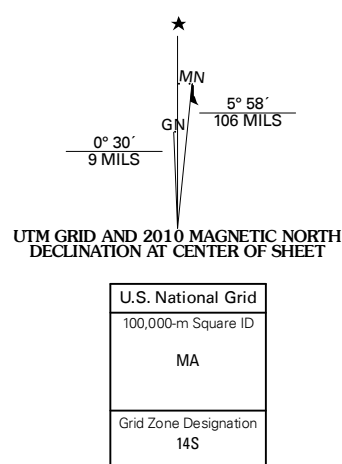

SCALE 1:24 000

CONTOUR INTERVAL 10 FEET

QUADRANGLE LOCATION

Noodle	Seth	Howley
Merkel West	Merkel East	Atkins West
Mountain Pass	View	Buffalo Gap

ADJOINING 7.5' QUADRANGLES
TX 3299-233