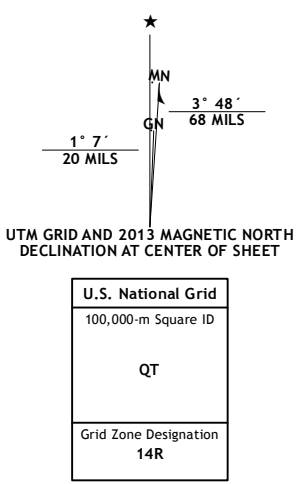

QUADRANGLE LOCATION

Morales	Cordele	Ganado NE
Navidad	Mount Olive	Ganado
Inez	Edna	Manson