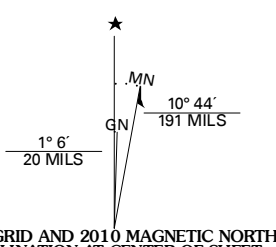

U.S. National Grid	100,000-m Square ID
XG	
Grid Zone Designation	12S