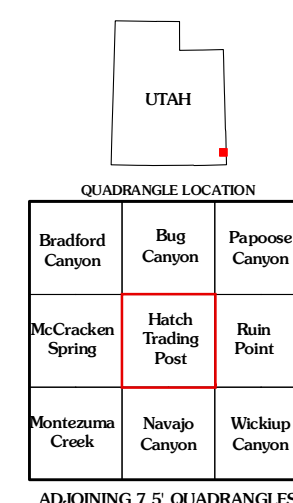

HATCH TRADING POST, UT
2010