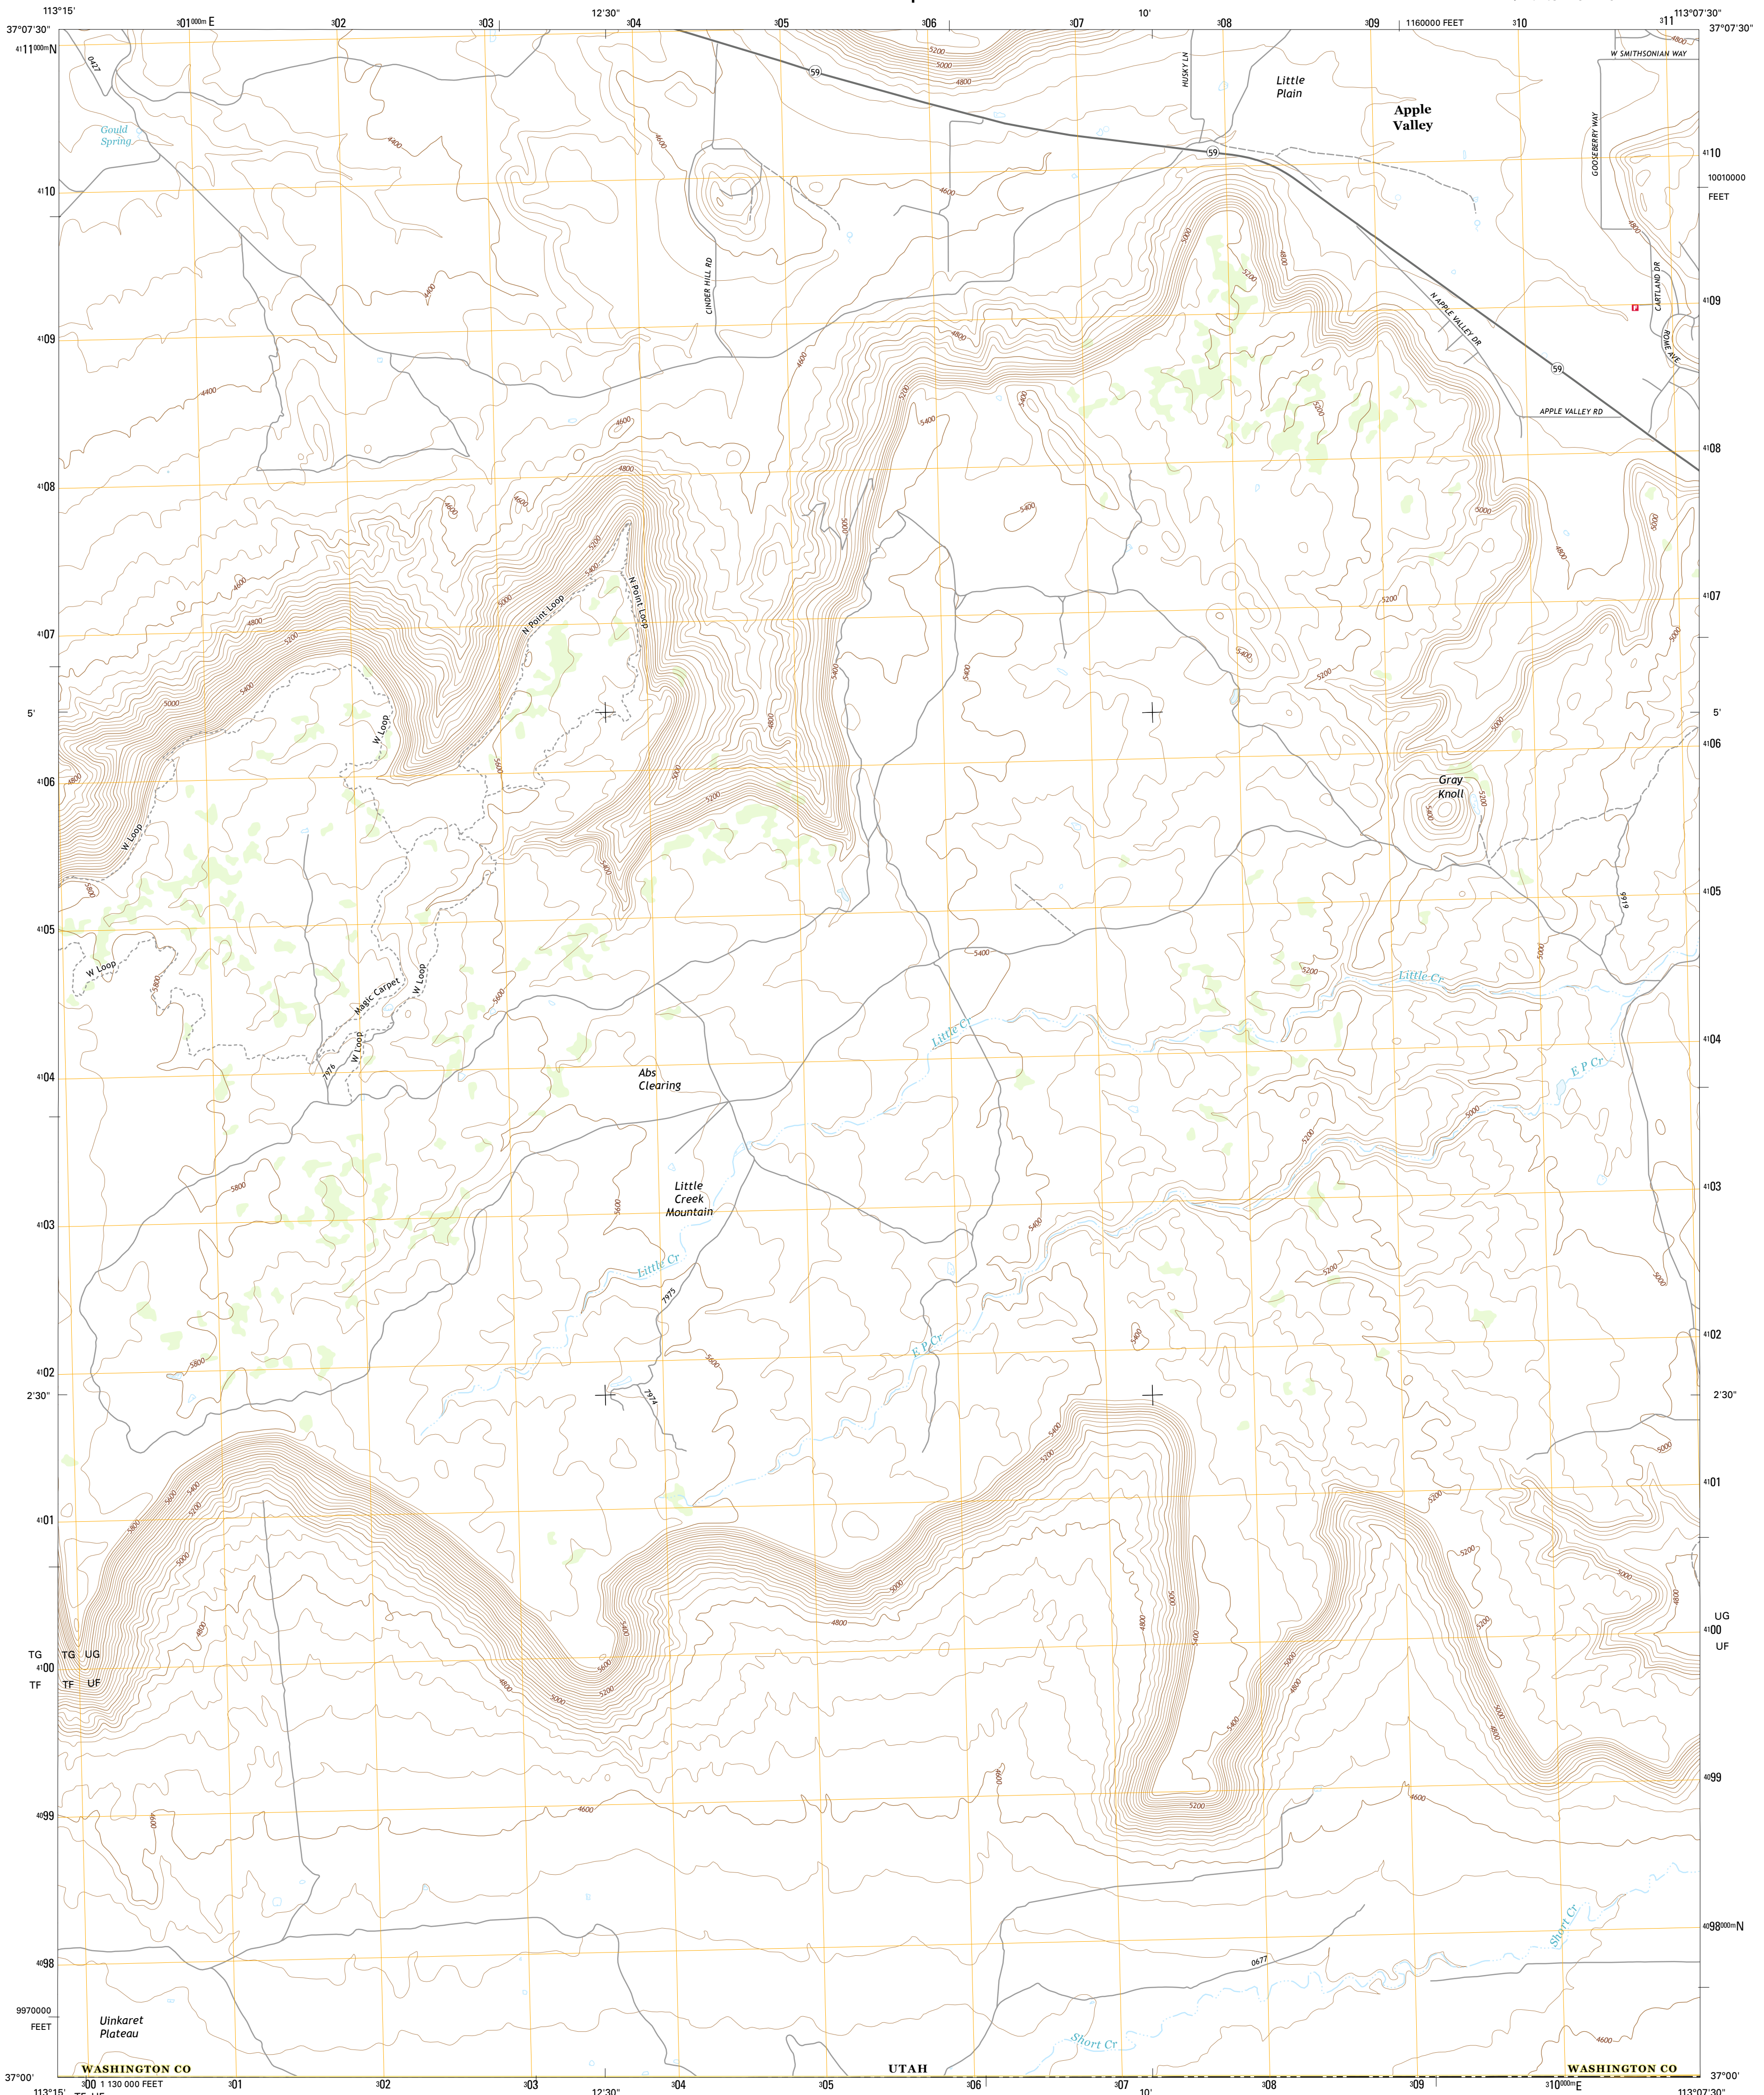

U.S. DEPARTMENT OF THE INTERIOR
U.S. GEOLOGICAL SURVEY

LITTLE CREEK MOUNTAIN QUADRANGLE
UTAH-WASHINGTON CO.
7.5-MINUTE SERIES

Produced by the United States Geological Survey
 North American Datum of 1983 (NAD83)
 U.S. Census Bureau, 2015 - 2016
 National Hydrography Dataset, 2014
 National Elevation Dataset, 2000
 Multiple sources; see metadata file 1972 - 2016
 BLM, 2011 - 2016
 FWS National Wetlands Inventory 1977 - 2014

1	2	3
4	5	6
7	8	

LITTLE CREEK MOUNTAIN, UT
2017