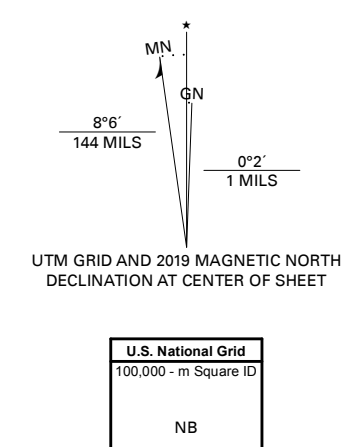

Produced by the United States Geological Survey North American Datum of 1983 (NAD83) World Geodetic System of 1984 (WGS84) Projection and 1 000-meter grid/Universal Transverse Mercator, Zone 17S This map is not a legal document. Boundaries may be generalized for this map scale. Private lands within government reservations may not be shown. Obtain permission before entering private lands.