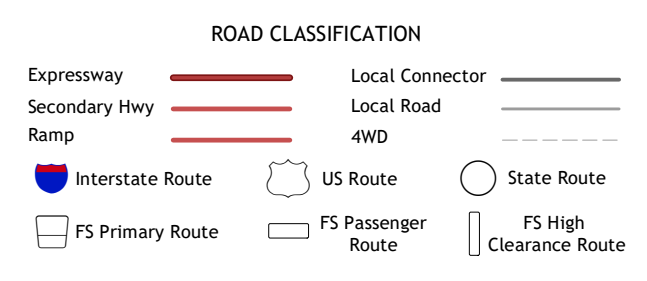

Produced by the United States Geological Survey North American Datum of 1983 (NAD83) World Geodetic System of 1984 (WGS84)...

Table with 3 columns: Index number, Name, and Description. Includes locations like Potlatch Ridge, Mount Stuart, etc.