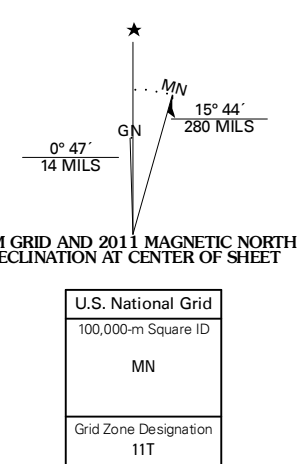

U.S. DEPARTMENT OF THE INTERIOR
U. S. GEOLOGICAL SURVEY

SPRAGUE LAKE NE QUADRANGLE
WASHINGTON
7.5-MINUTE SERIES

SPRAGUE LAKE NE, WA
2011